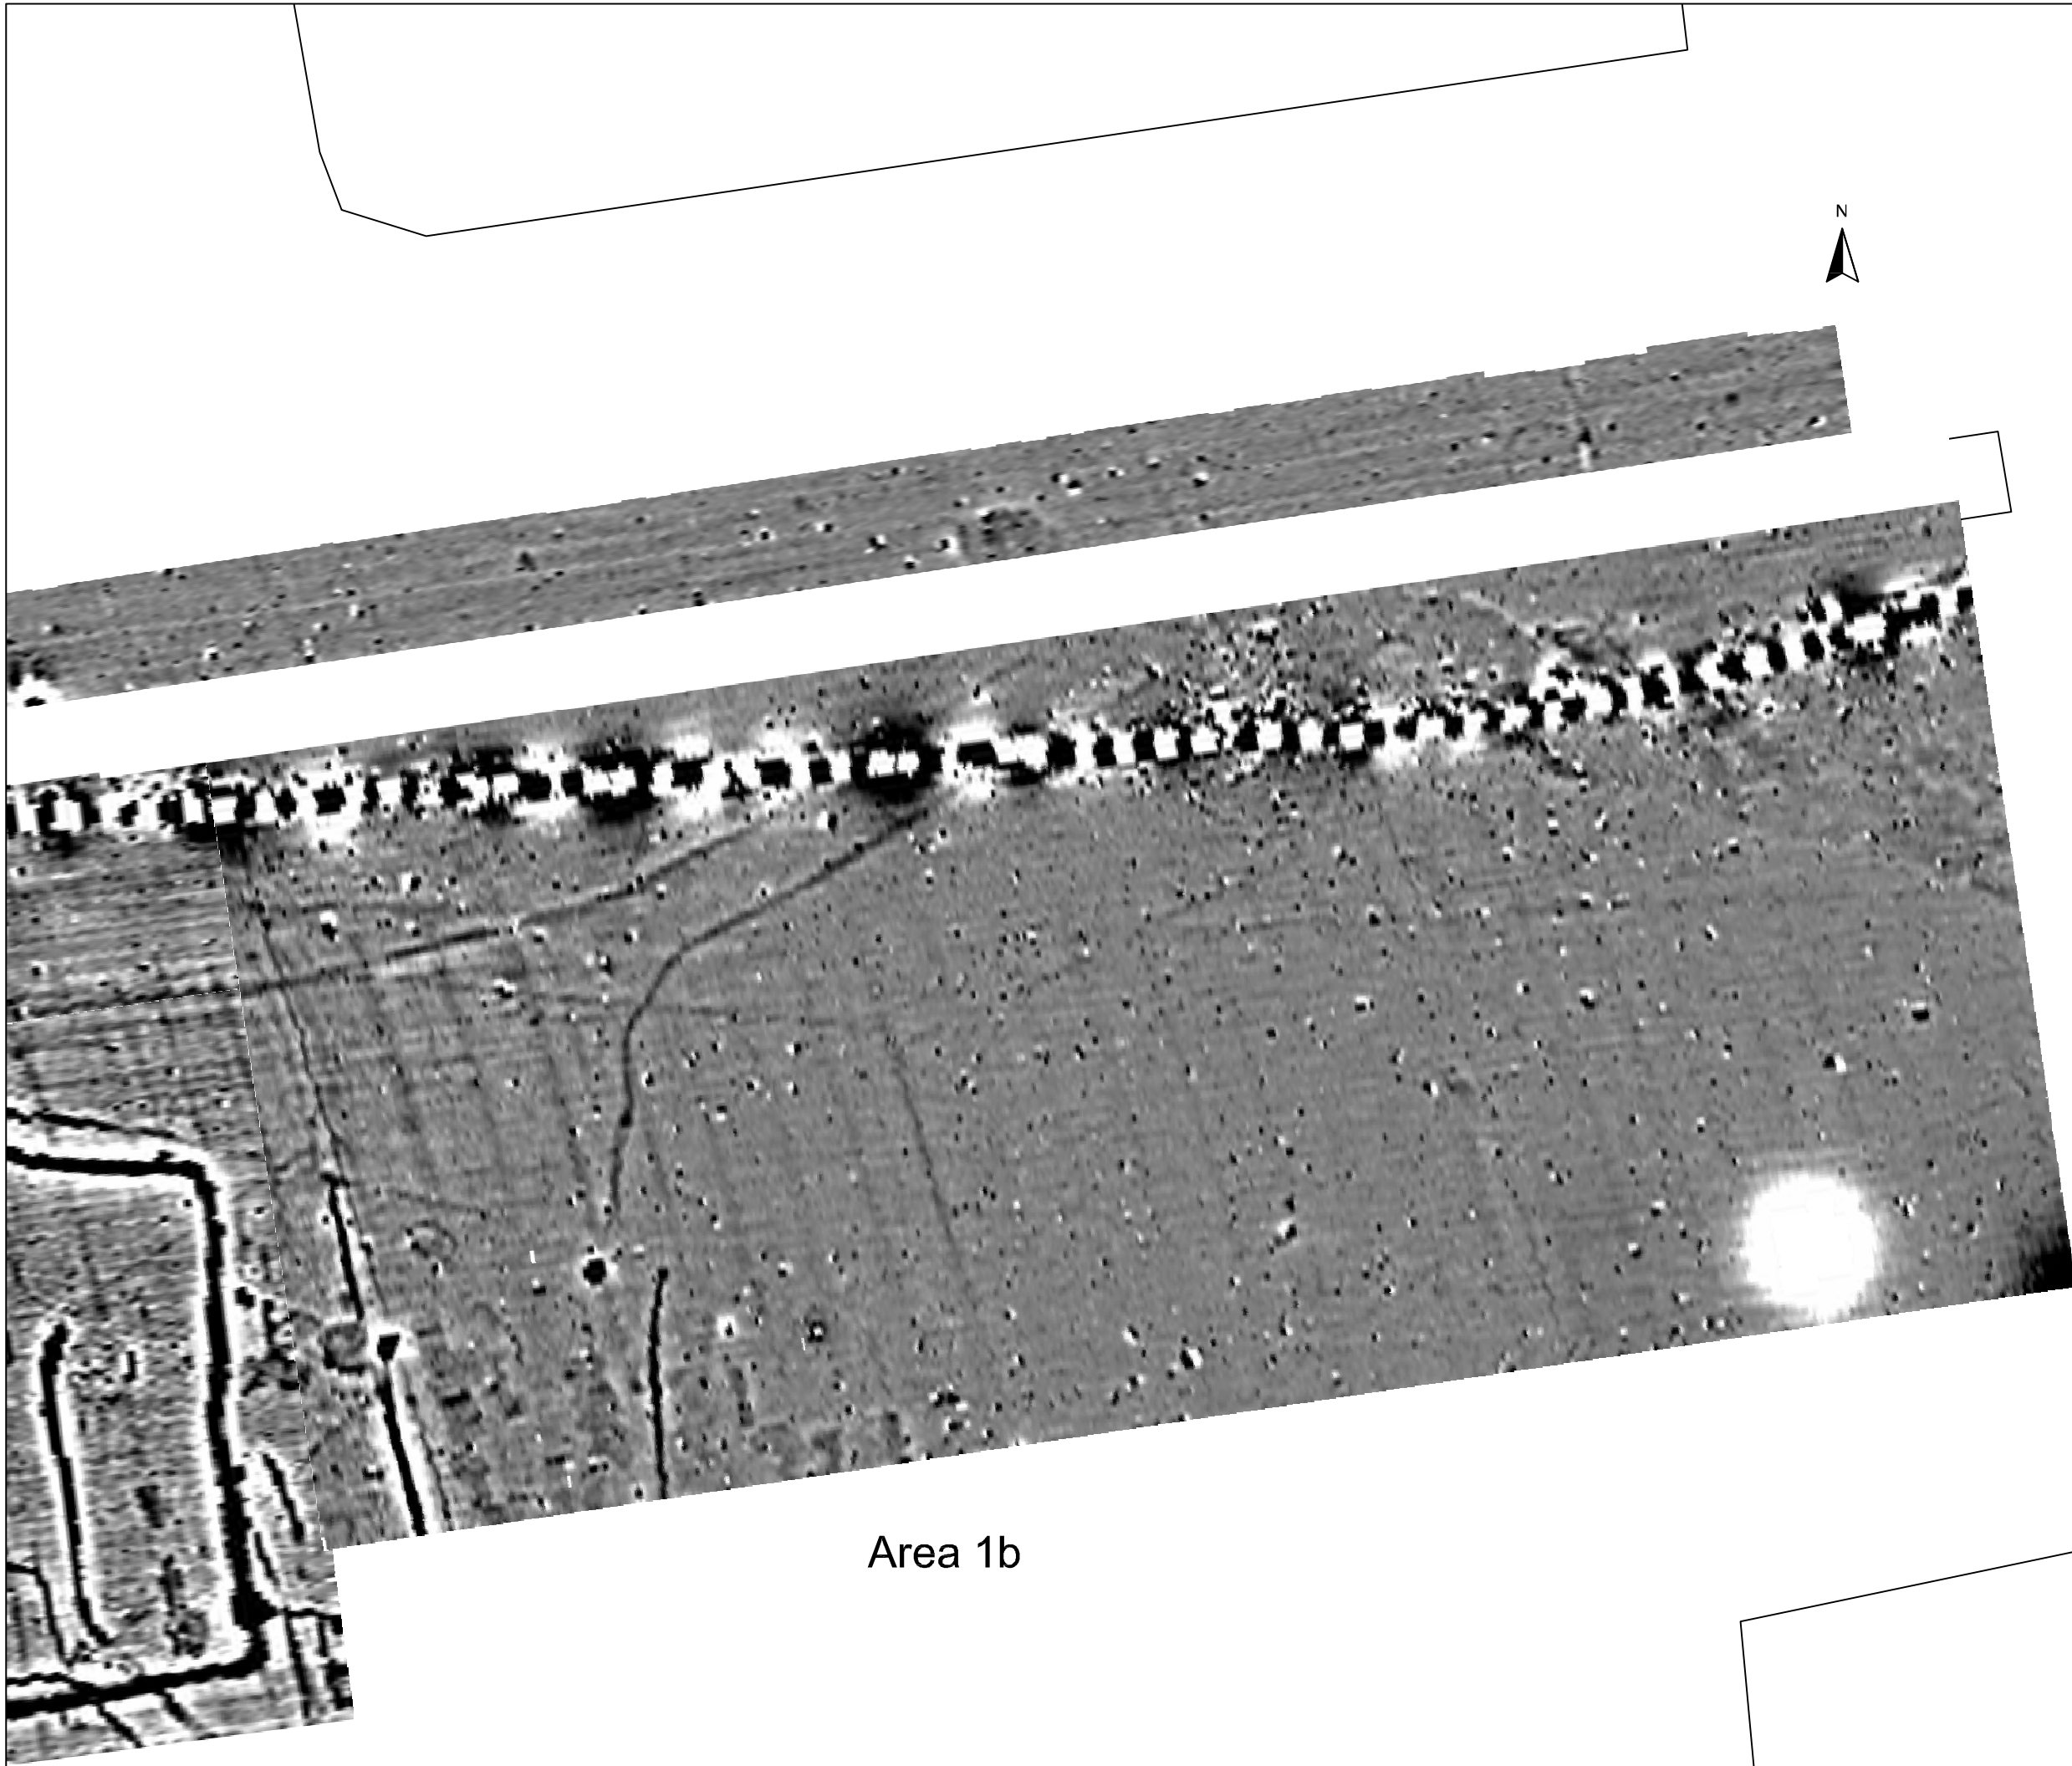

**Geophysical Survey  
Roves Farm  
Sevenhampton  
Swindon**

**Greyscale plot of processed  
magnetometer data -  
Area 1 eastern section**

Area 1b

SCALE 1:1000

SCALE TRUE AT A3