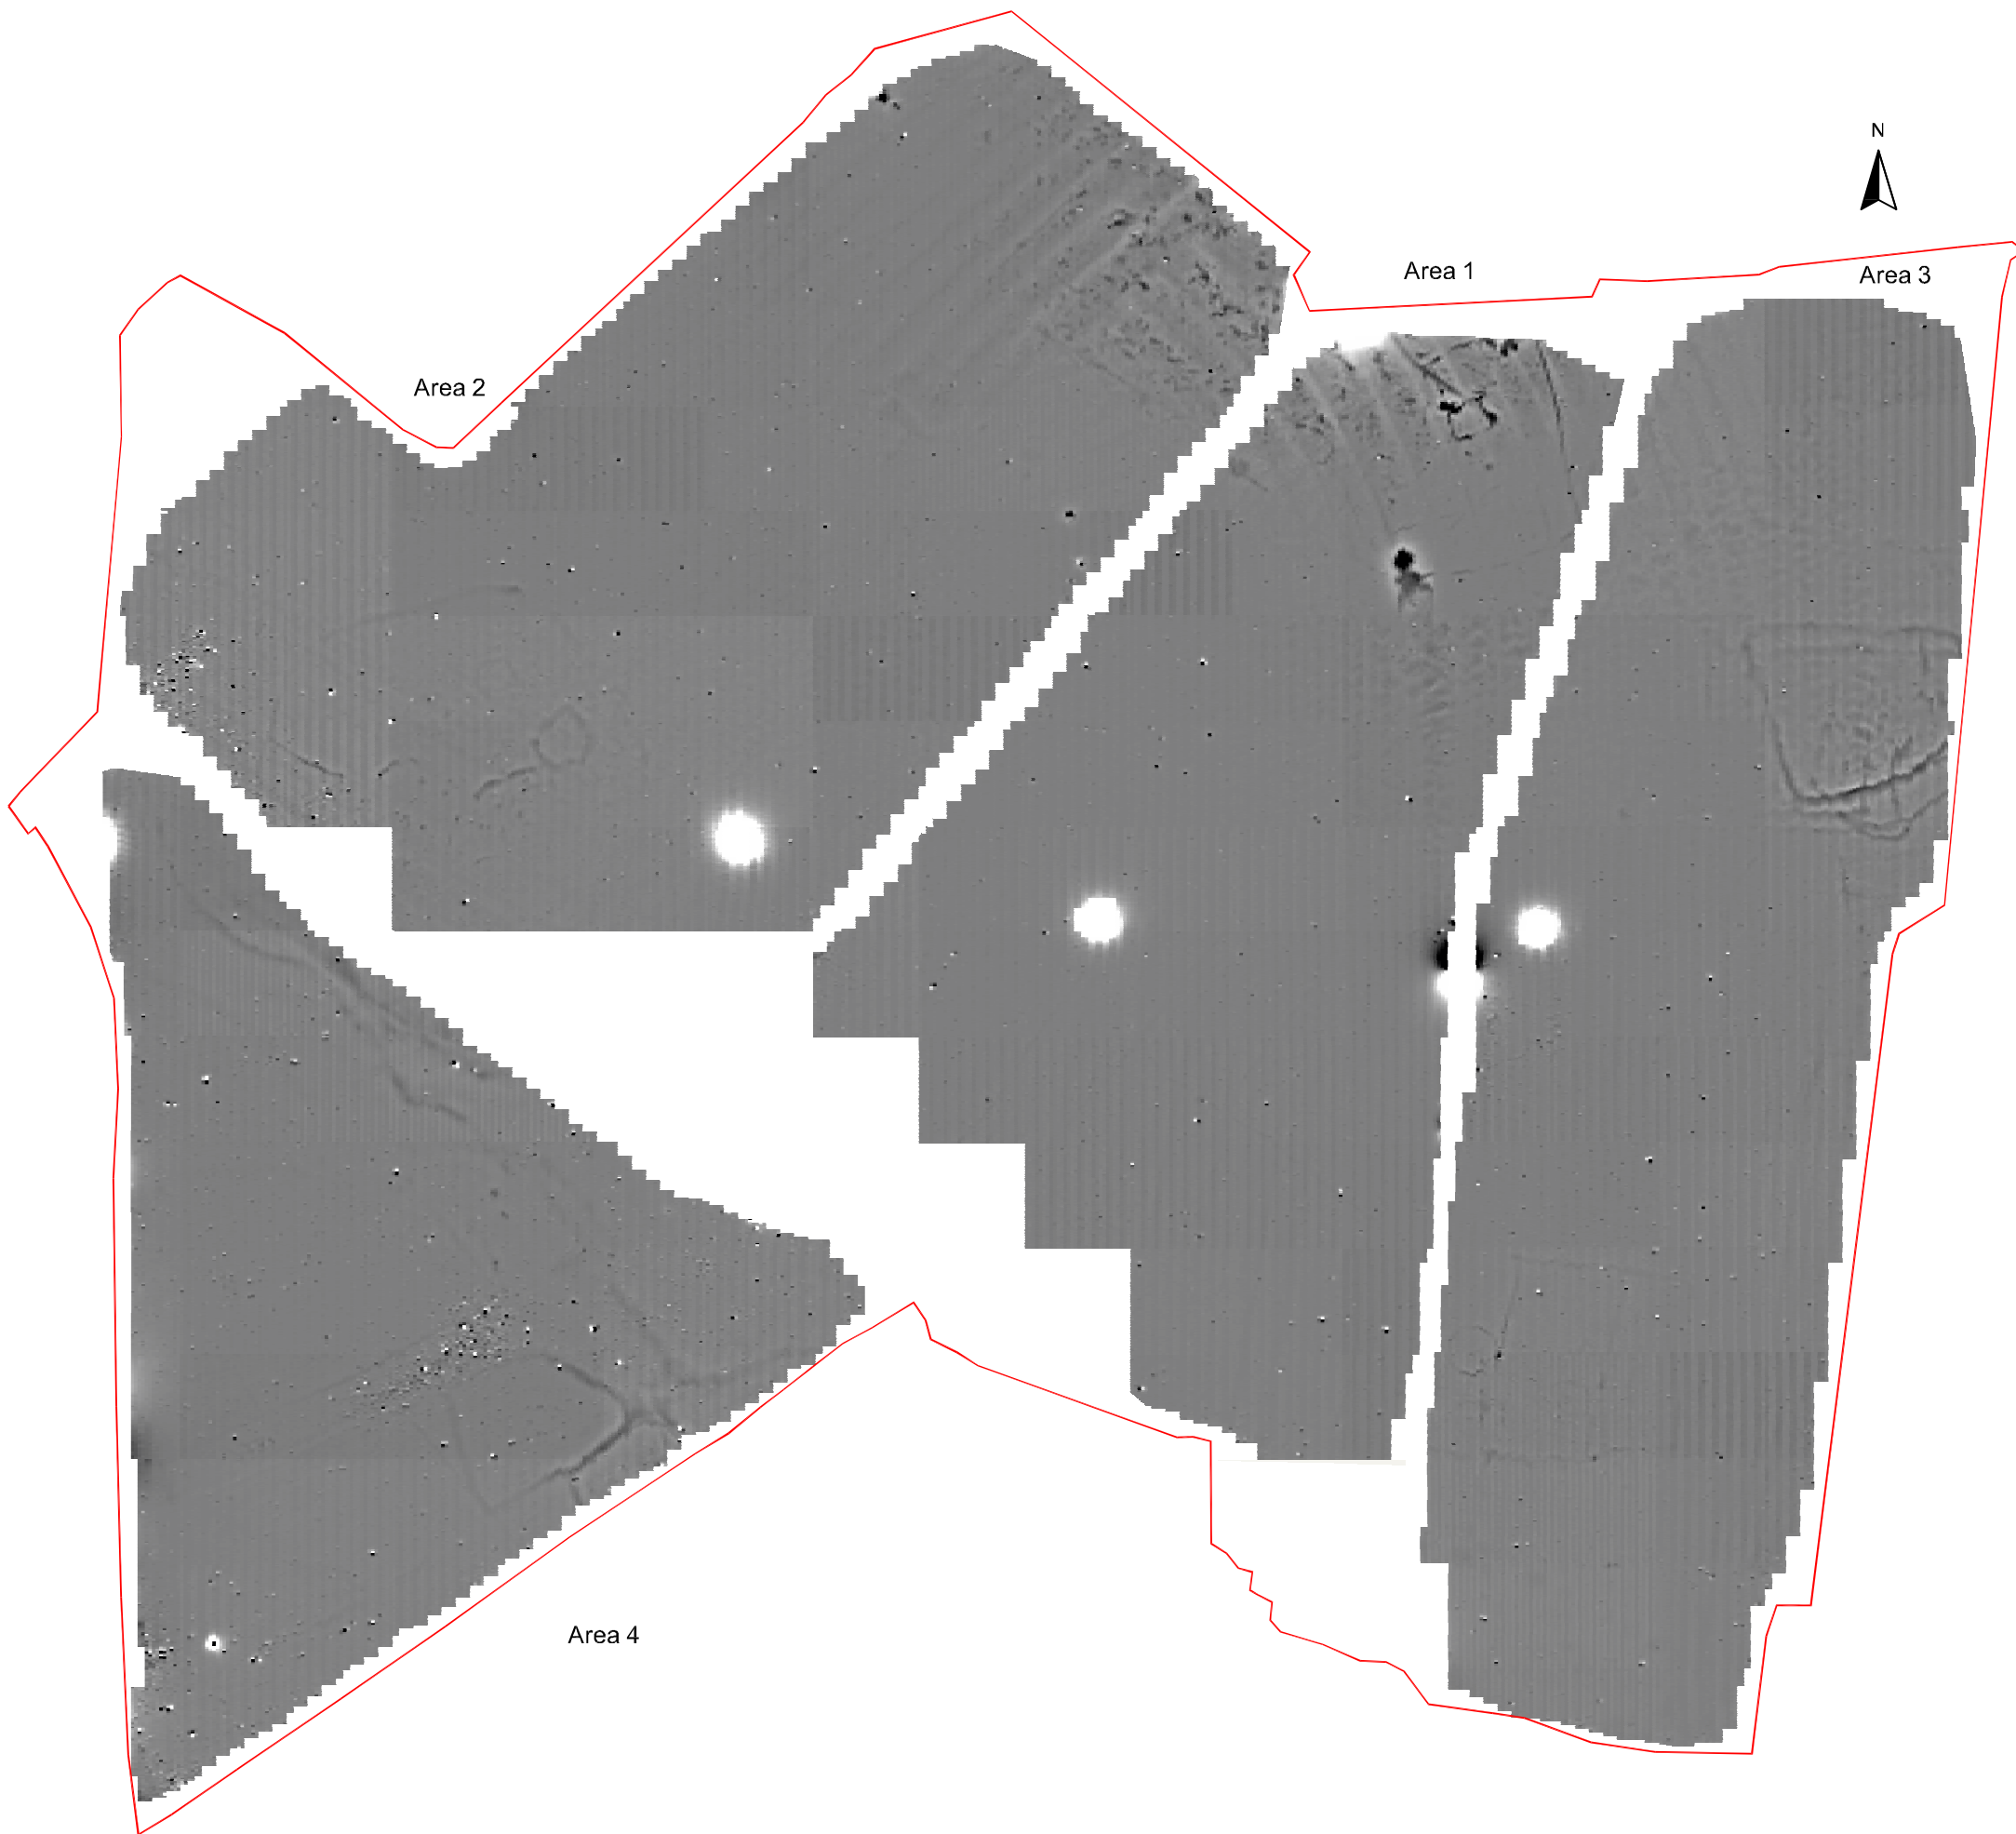

**Geophysical Survey
South Marston Farm
Swindon**

**Greyscale plot of raw
magnetometer data**

SCALE 1:2000

SCALE TRUE AT A3

FIG 03