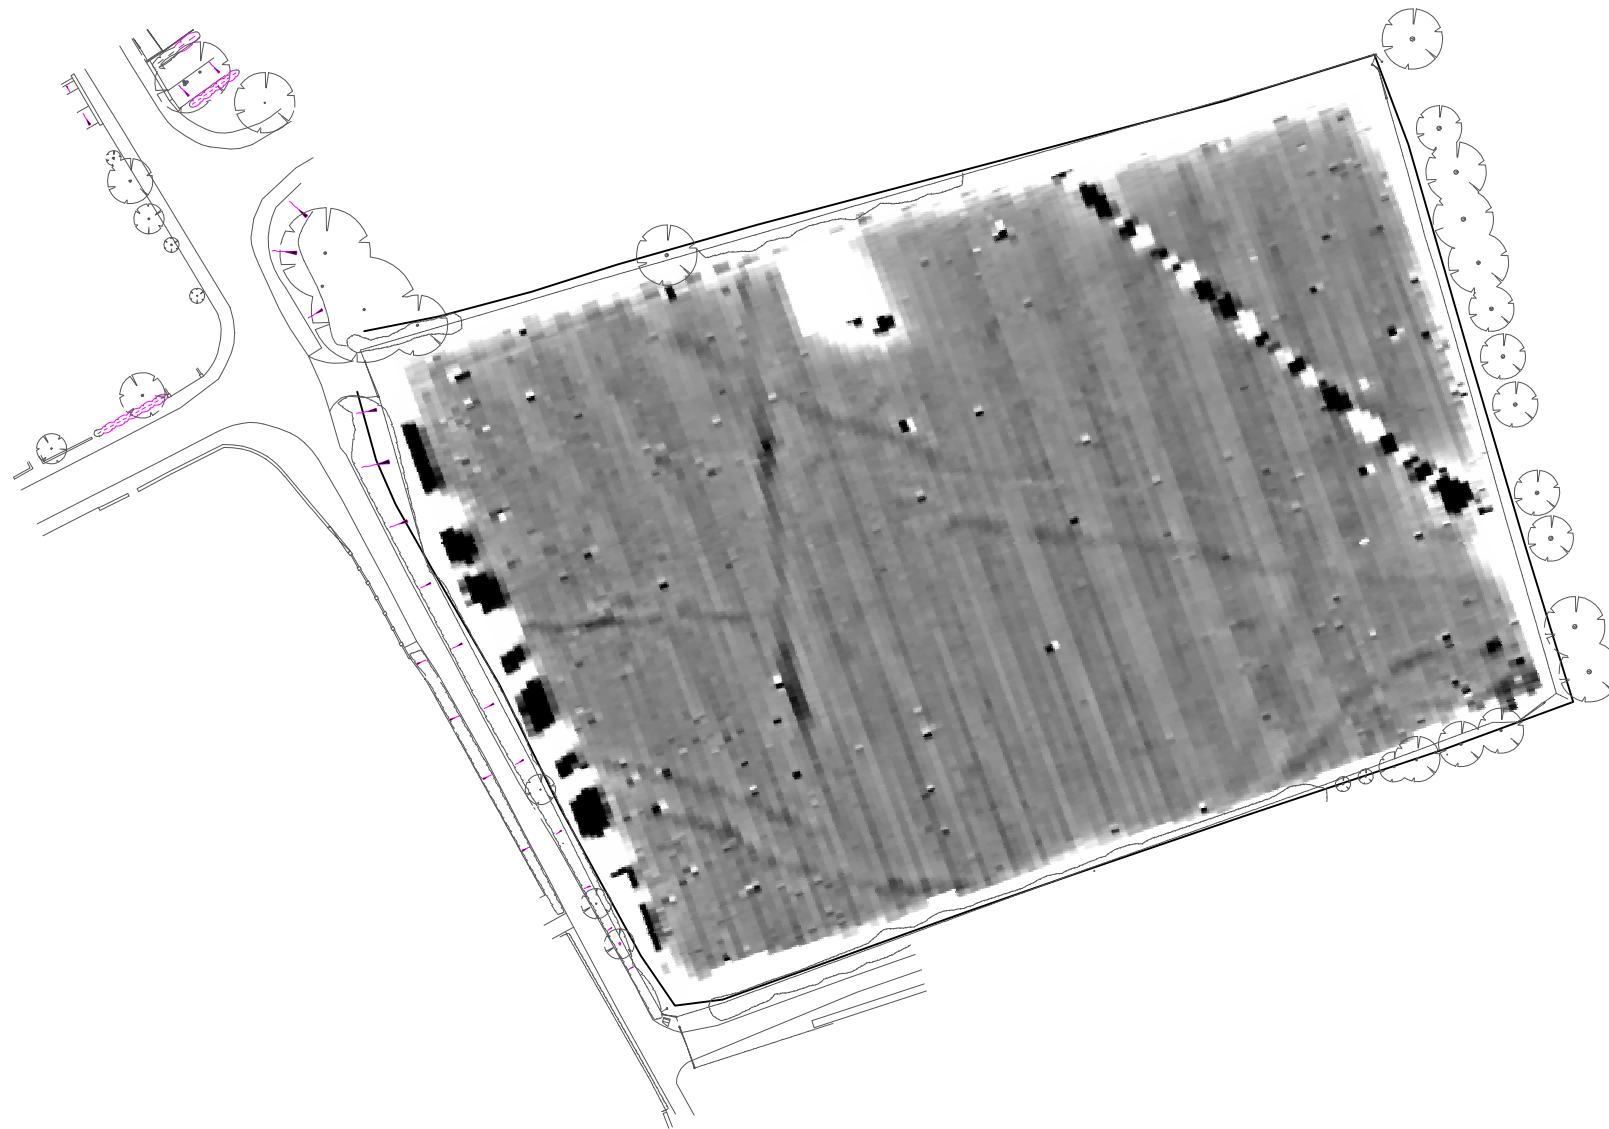

**Geophysical Survey
Badgers Field
Chipping Campden
Gloucestershire**

**Greyscale plot of raw
magnetometer data**

SCALE 1:1000

SCALE TRUE AT A3

FIG 03