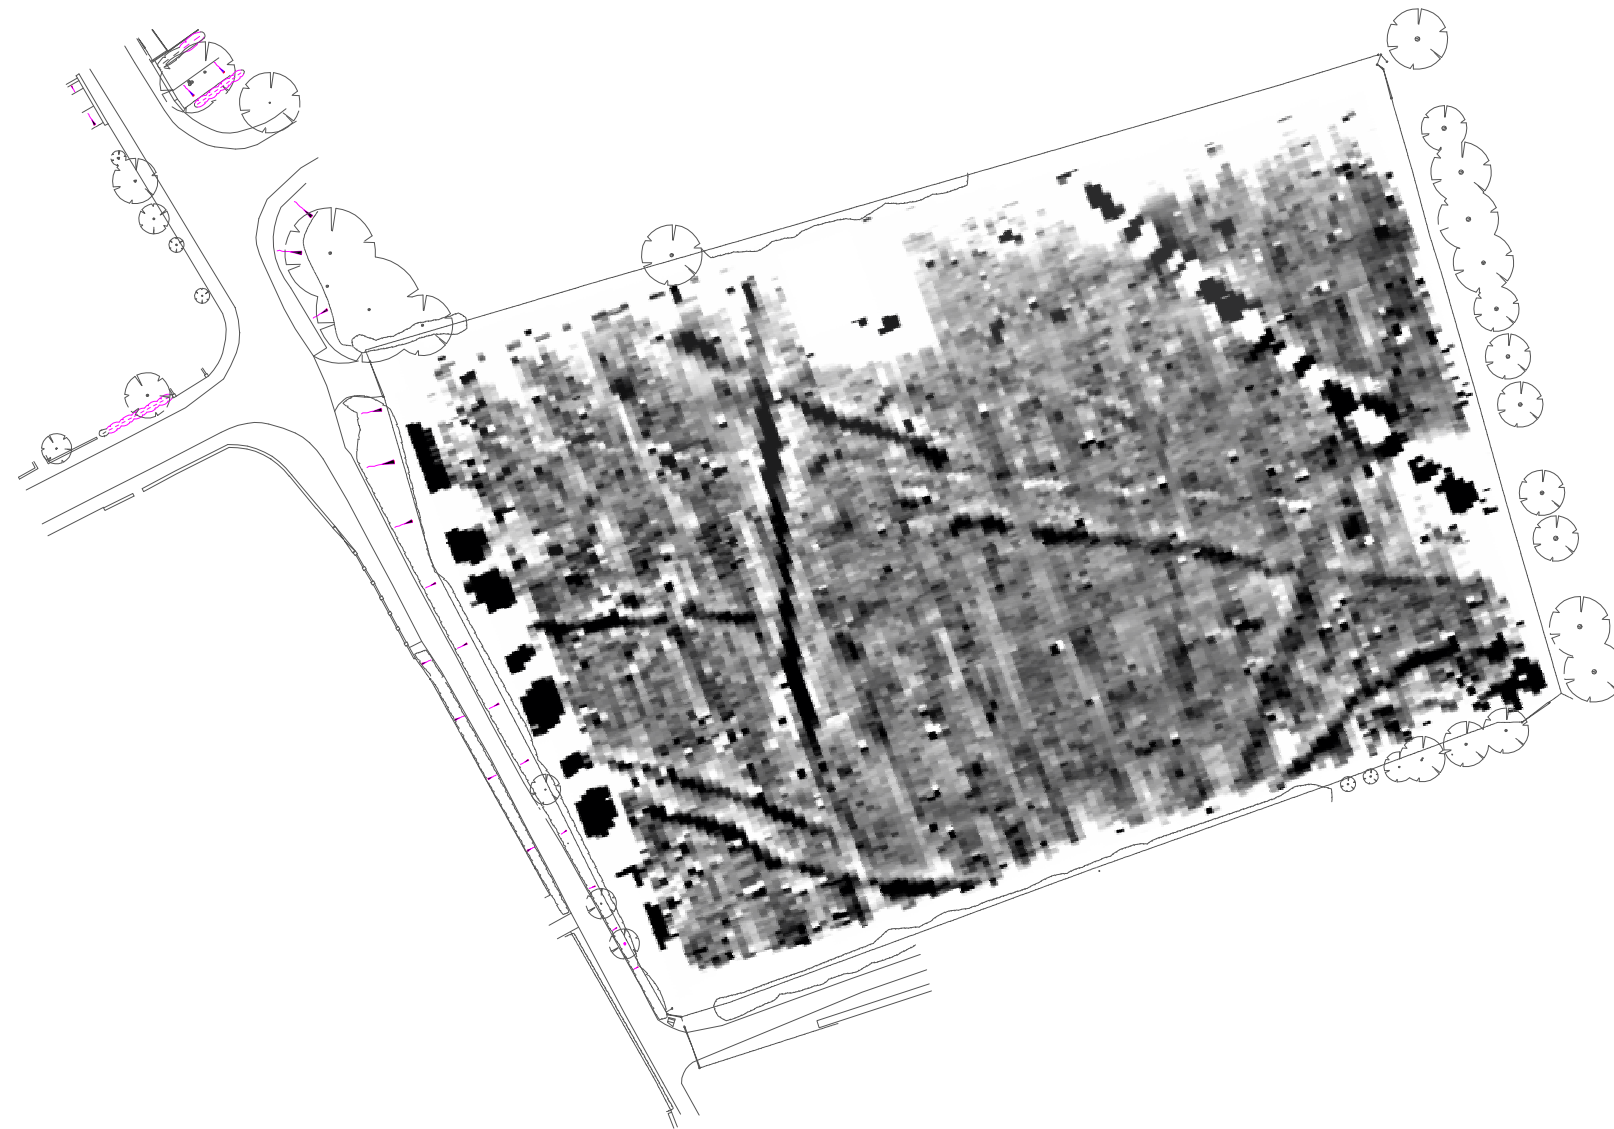

**Geophysical Survey  
Badgers Field  
Chipping Campden  
Gloucestershire**

**Greyscale plot of processed  
magnetometer data**

SCALE 1:1000

SCALE TRUE AT A3

FIG 04