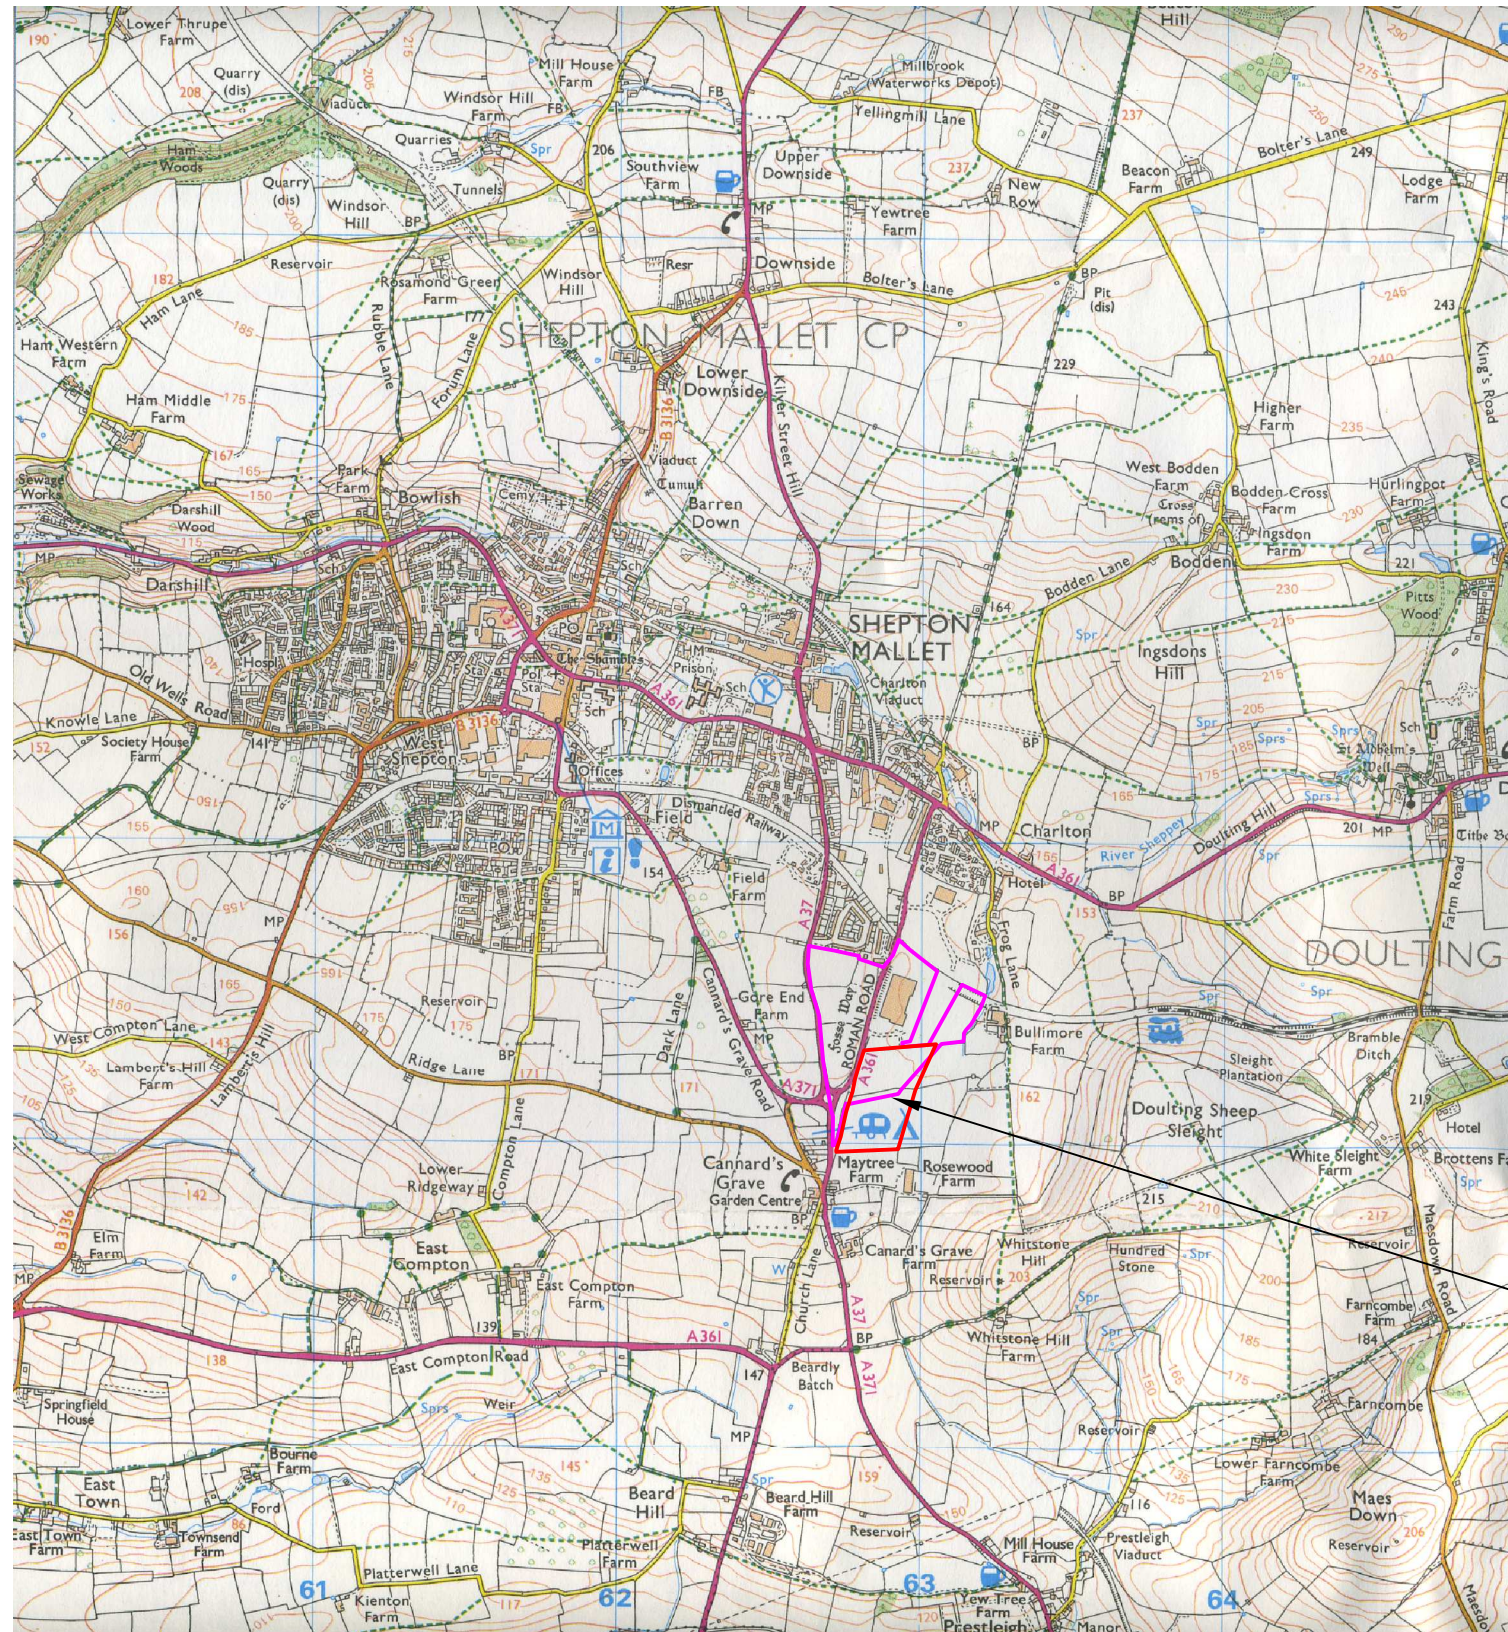

Geophysical Survey Bullimore Farm Shepton Mallet

Map of survey area

- Survey location boundary
- Scheduled monument boundary

- Survey location

Site centred on OS NGR
ST 628 421

Survey location

SCALE 1:25 000

SCALE TRUE AT A3

Reproduced from OS Explorer map no.142 1:25 000 by permission of Ordnance Survey on behalf of The Controller of Her Majesty's Stationery Office. © Crown copyright. All rights reserved. Licence number 100043739.