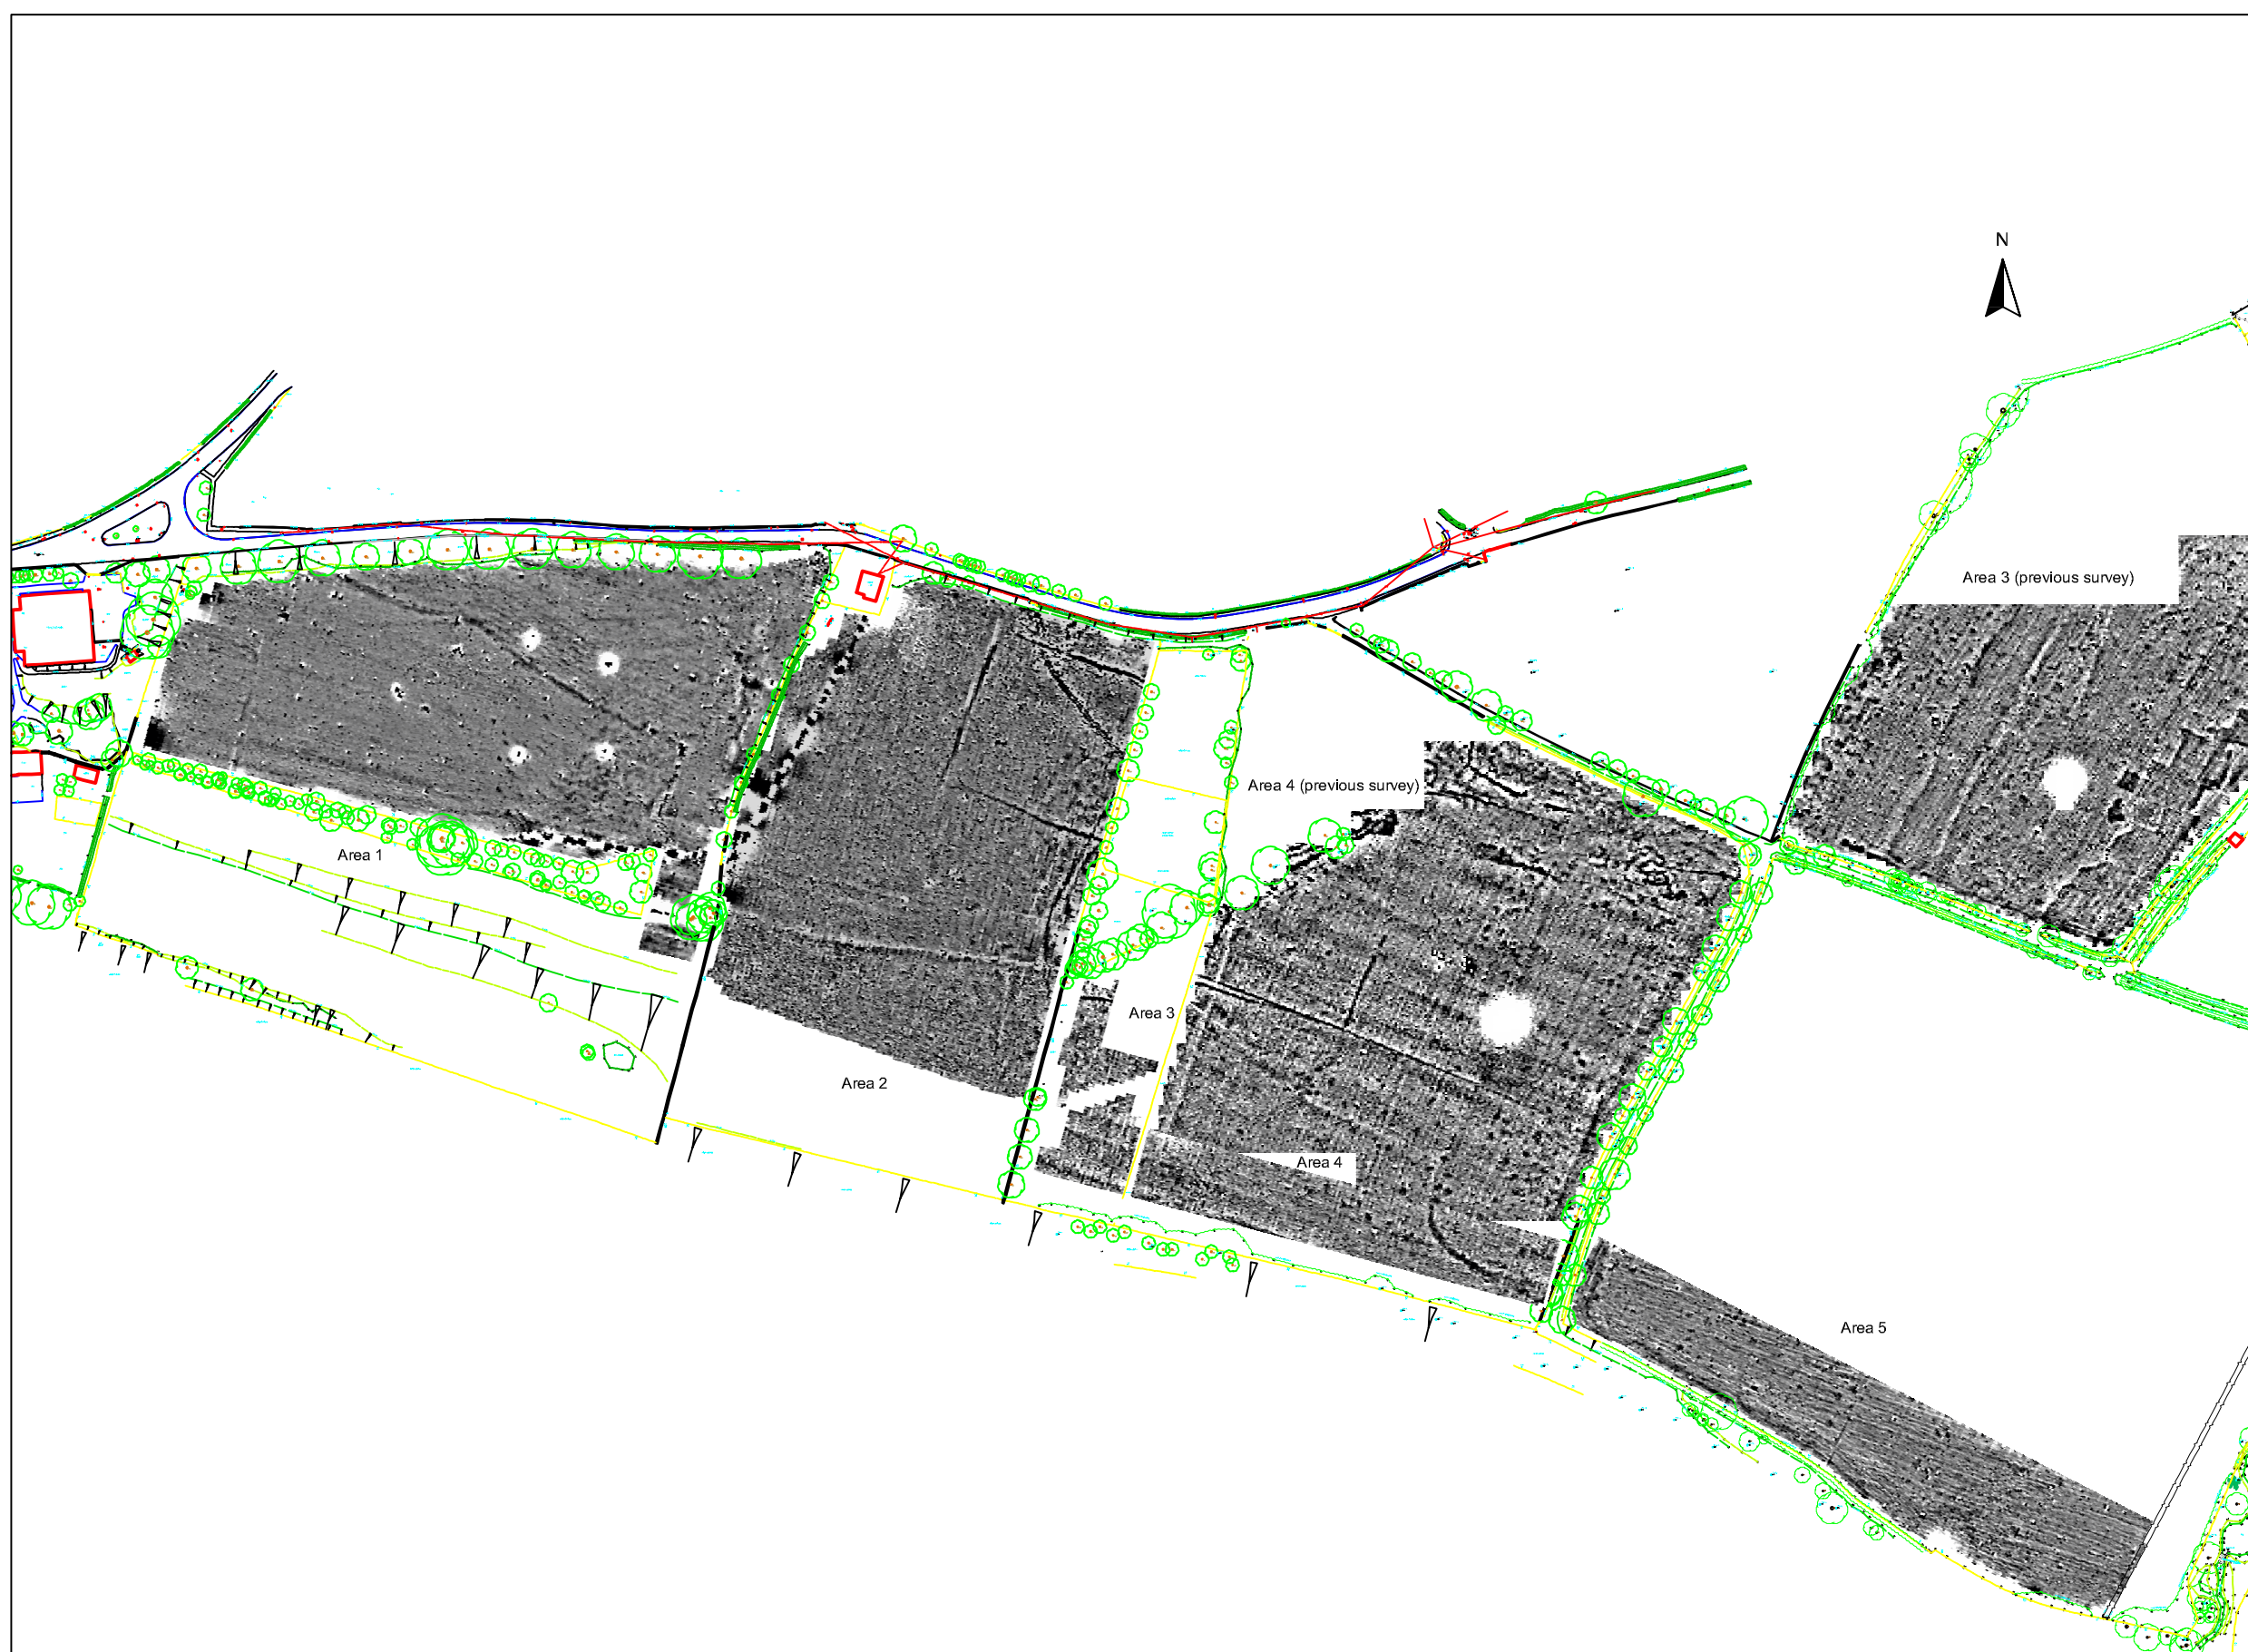

**Geophysical Survey  
Kingston Farm II  
Bradford-on-Avon  
Wiltshire**

**Greyscale plot of processed  
magnetometer data combined  
with data from a previous survey**

SCALE 1:3000

SCALE TRUE AT A3

FIG 14