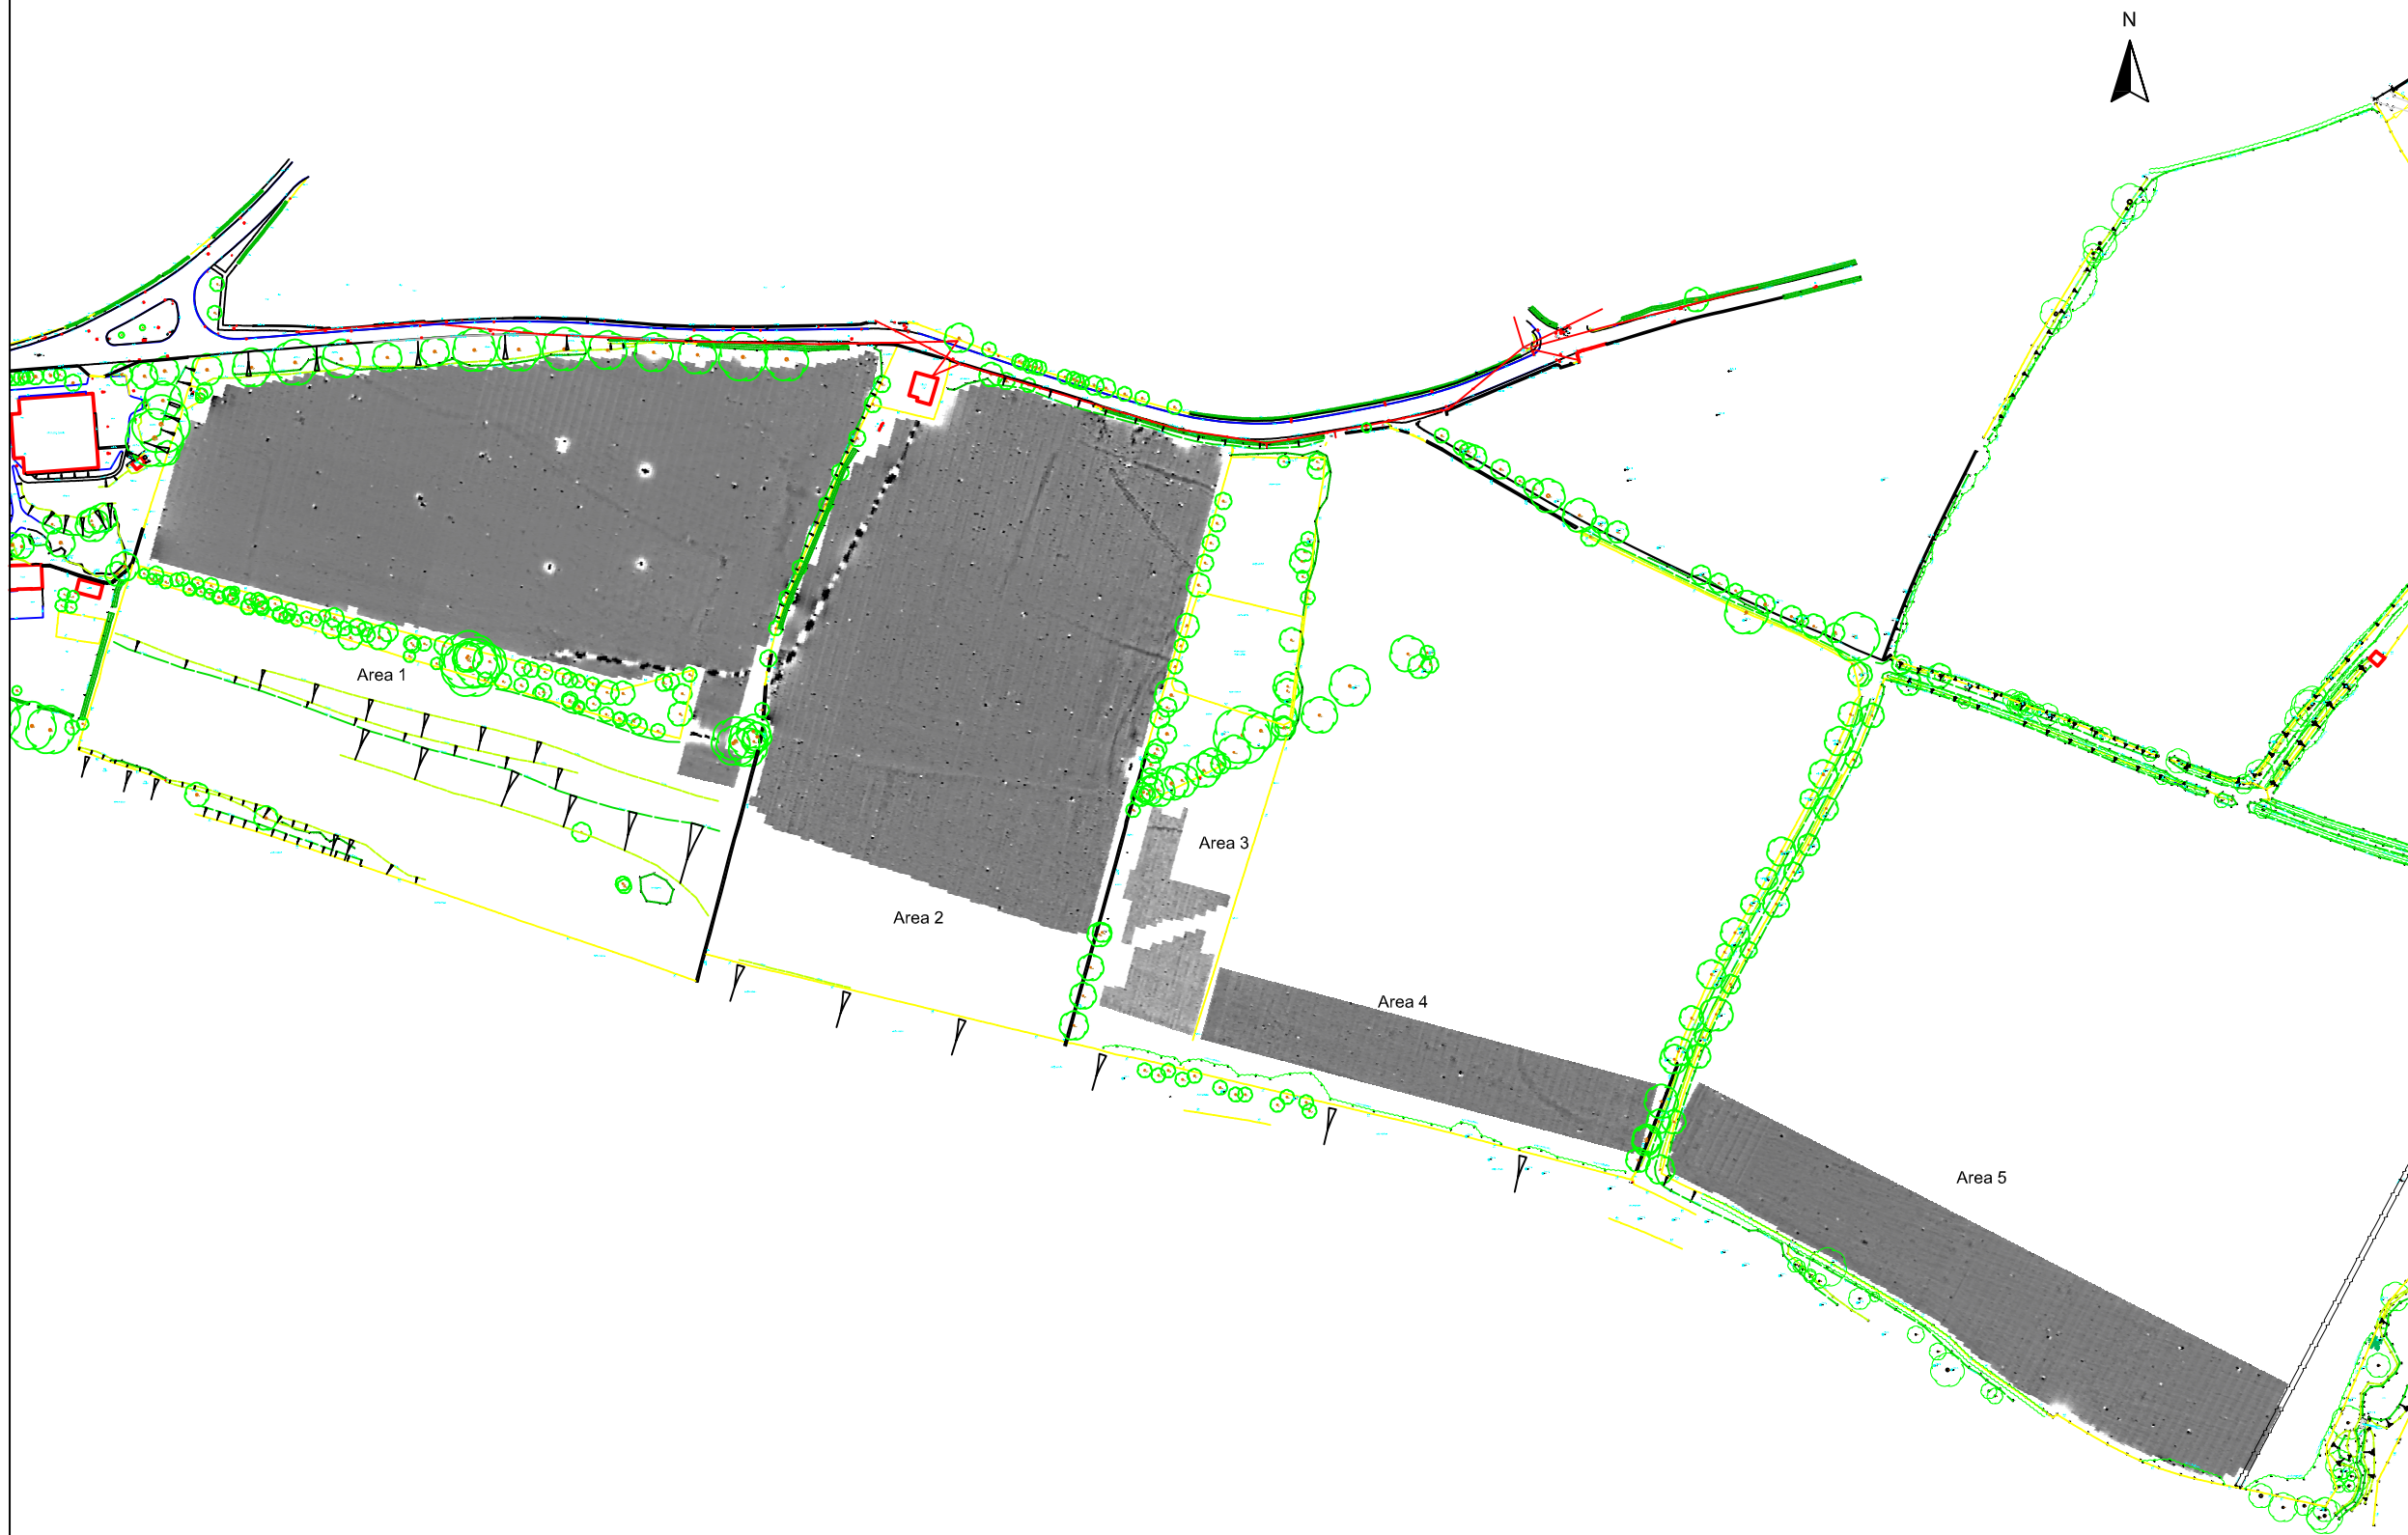

**Geophysical Survey
Kingston Farm II
Bradford-on-Avon
Wiltshire**

**Greyscale plot of raw
magnetometer data**

SCALE 1:3000

SCALE TRUE AT A3