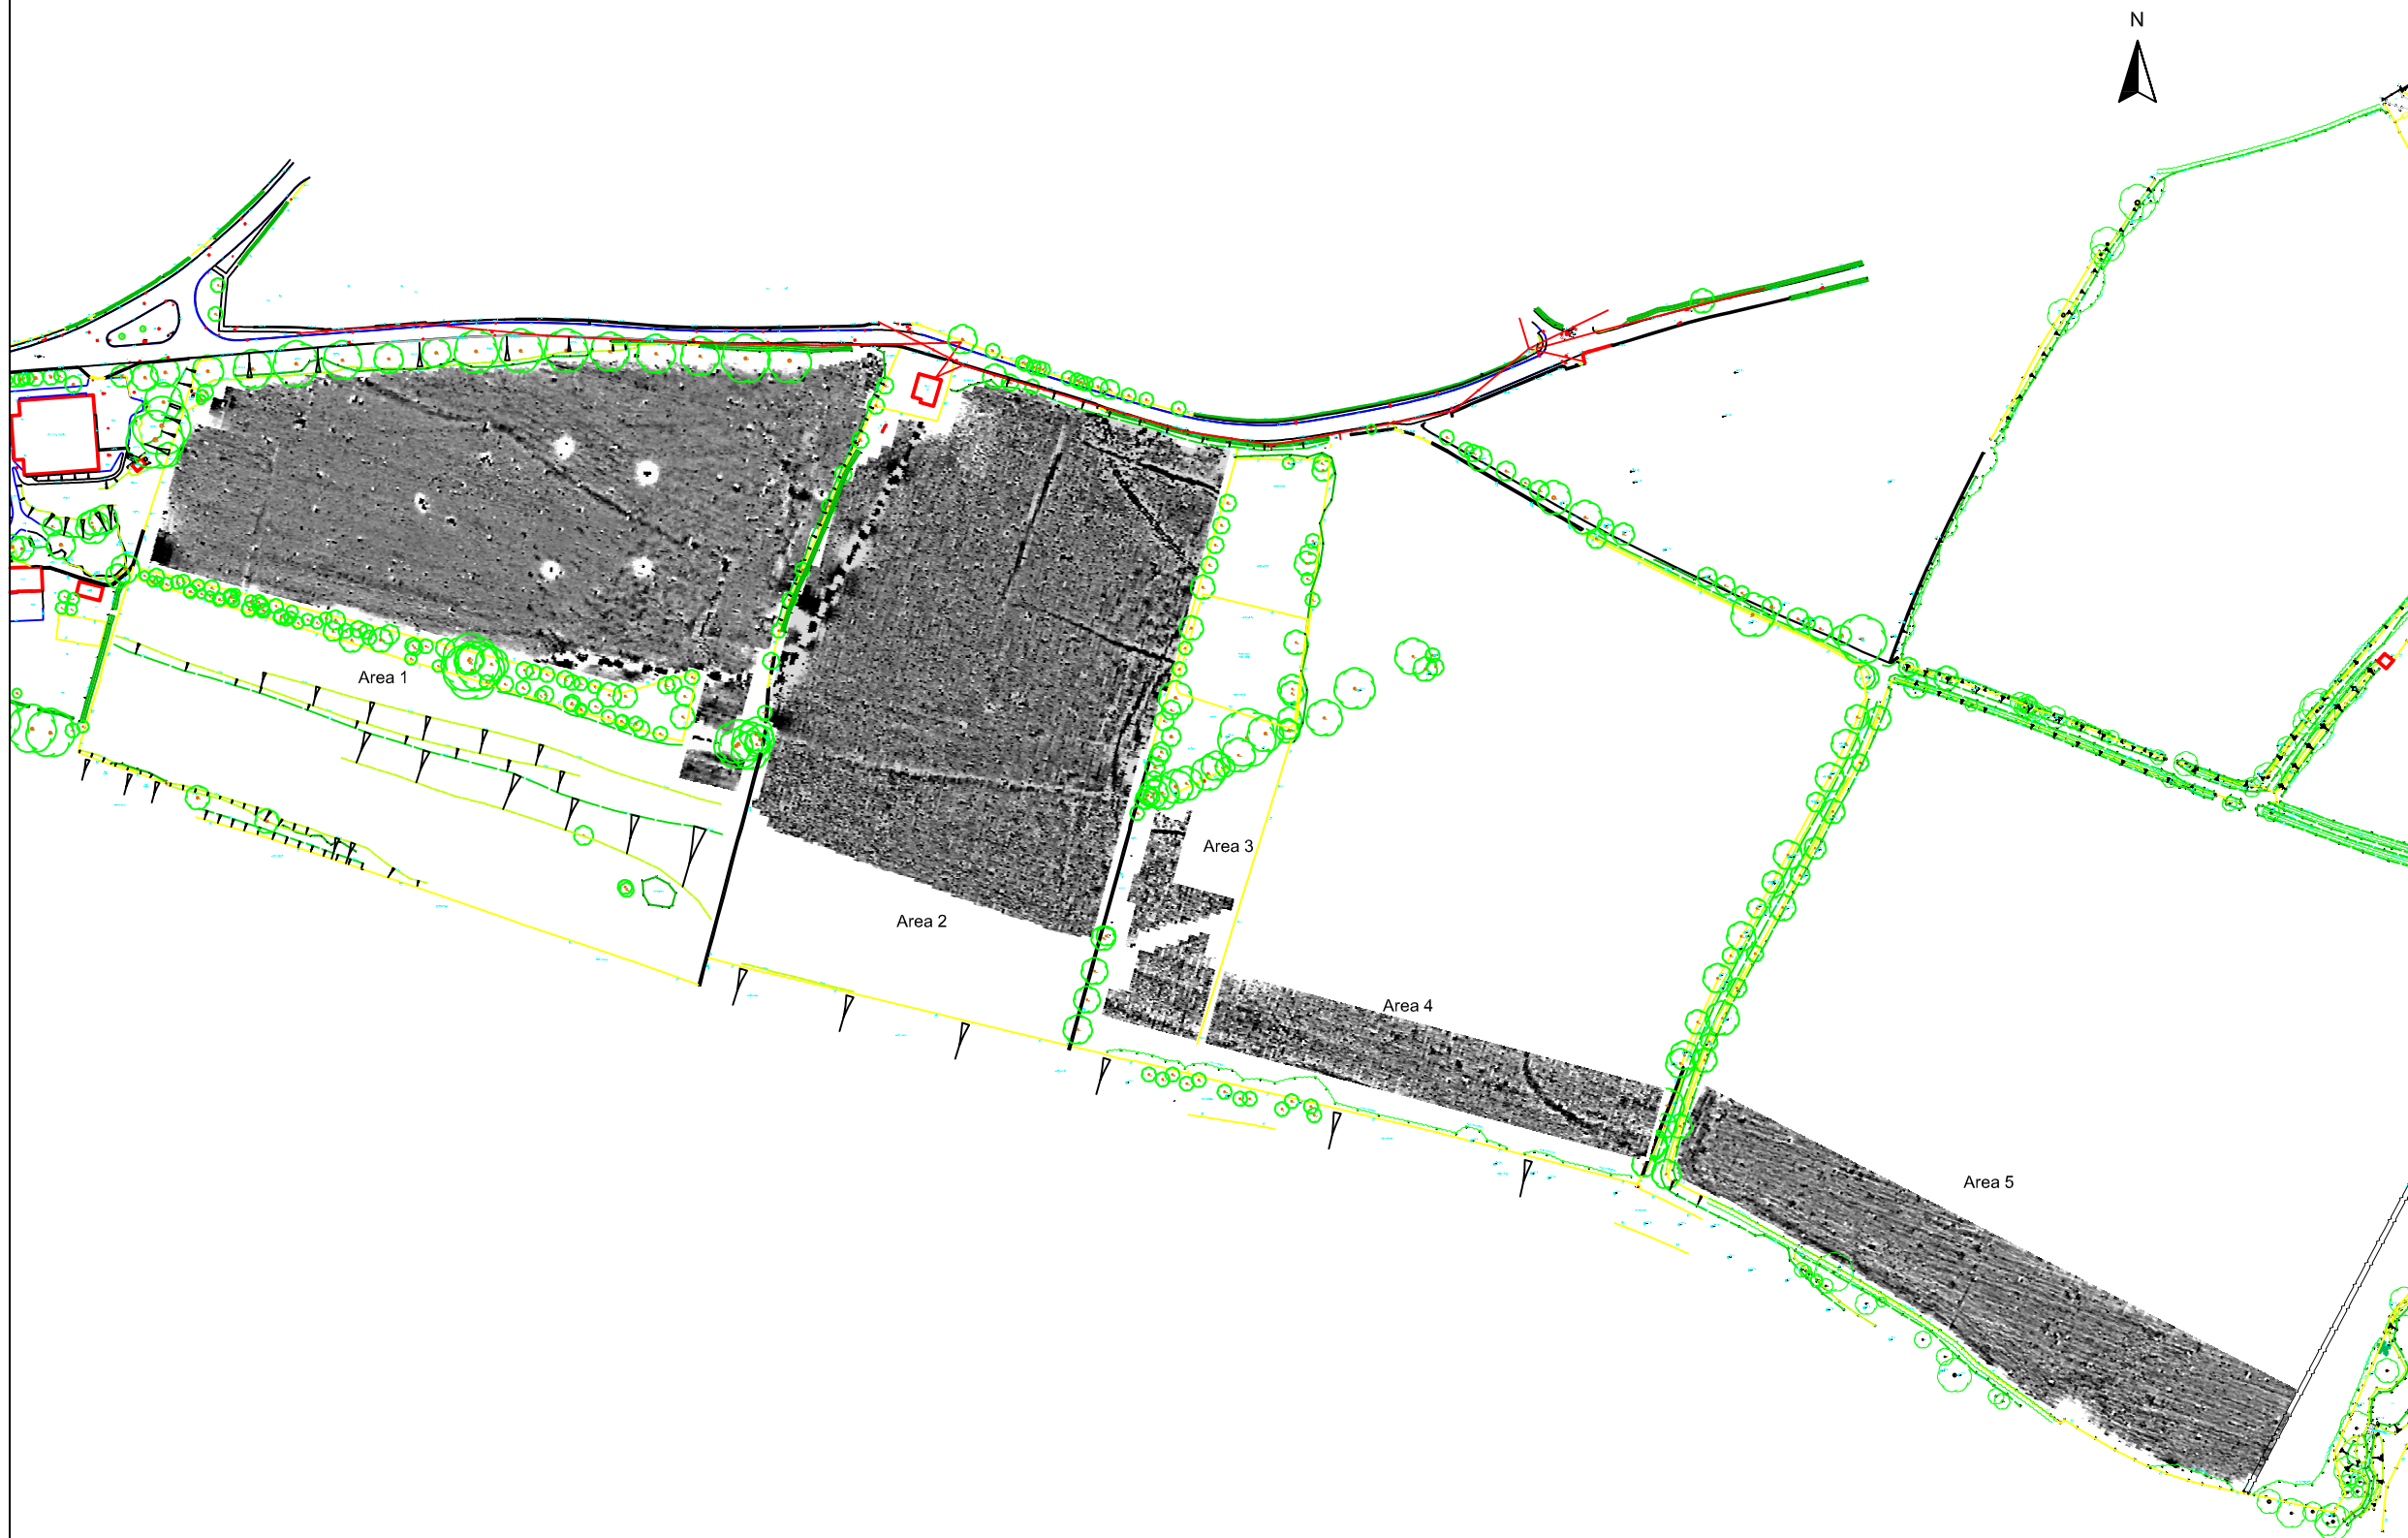

**Geophysical Survey  
Kingston Farm II  
Bradford-on-Avon  
Wiltshire**

**Greyscale plot of processed  
magnetometer data**

SCALE 1:3000

SCALE TRUE AT A3