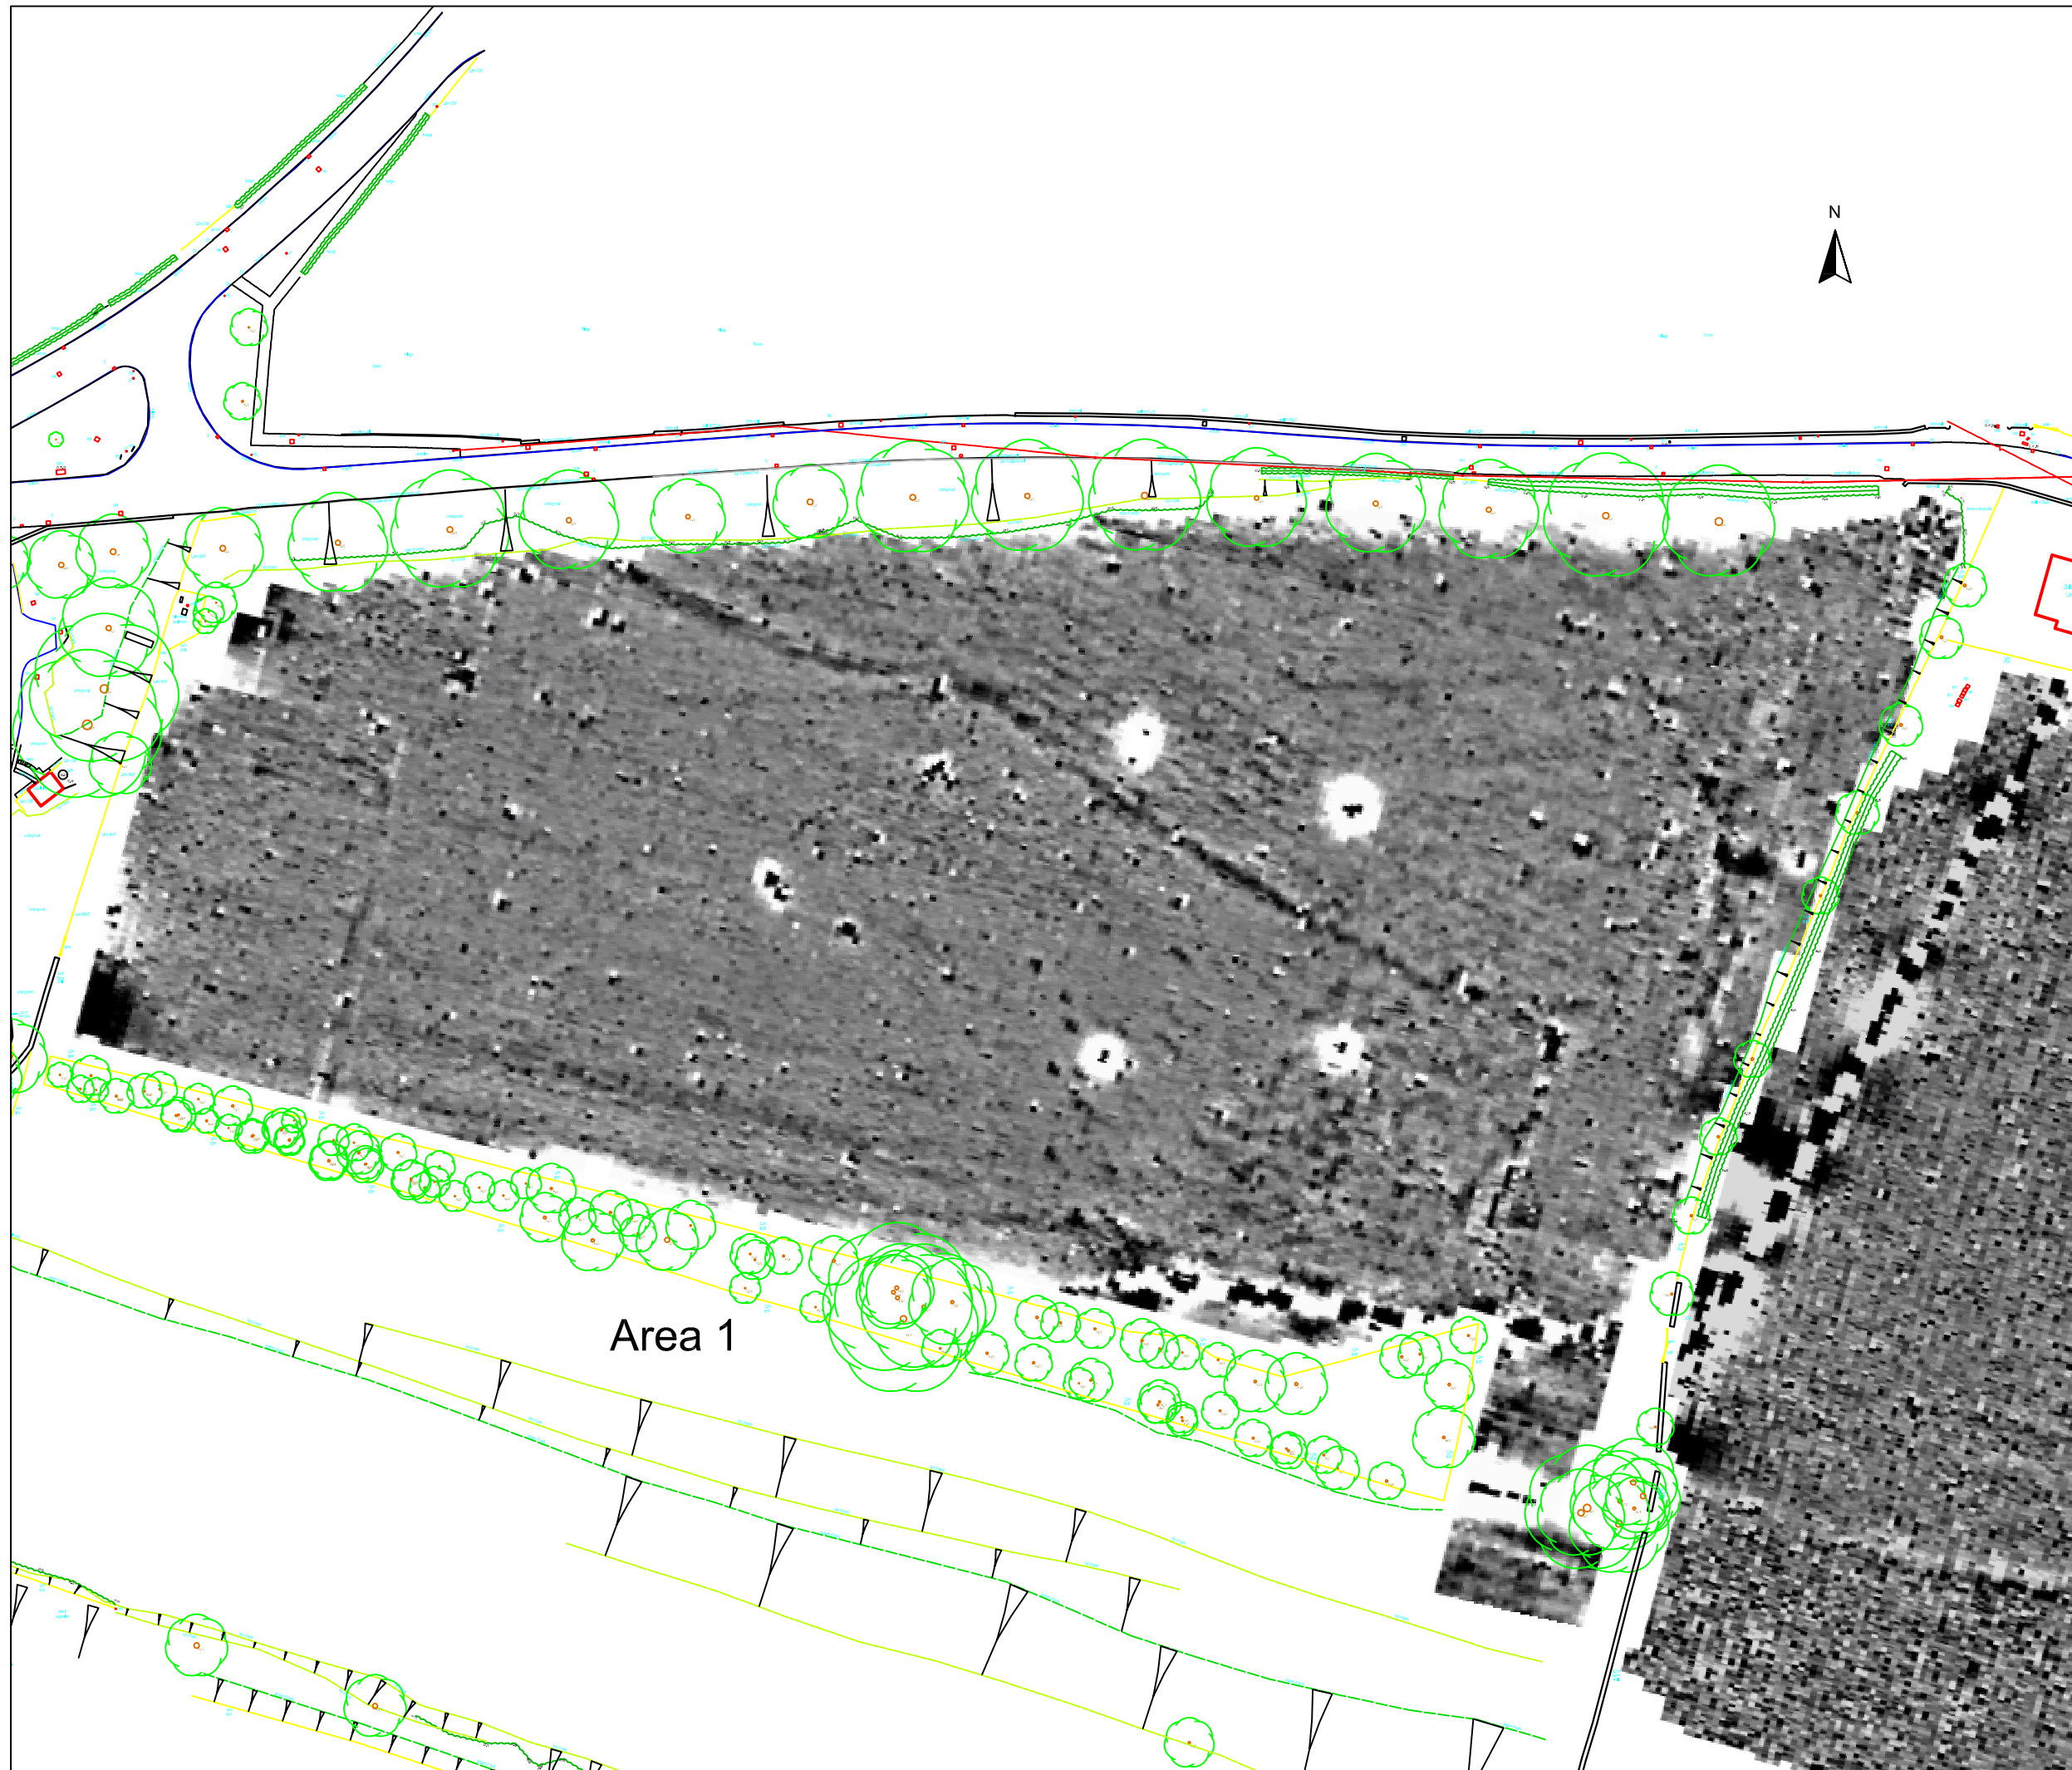

**Geophysical Survey
Kingston Farm II
Bradford-on-Avon
Wiltshire**

**Greyscale plot of processed
magnetometer data - Area 1**

SCALE 1:1000

SCALE TRUE AT A3

FIG 06