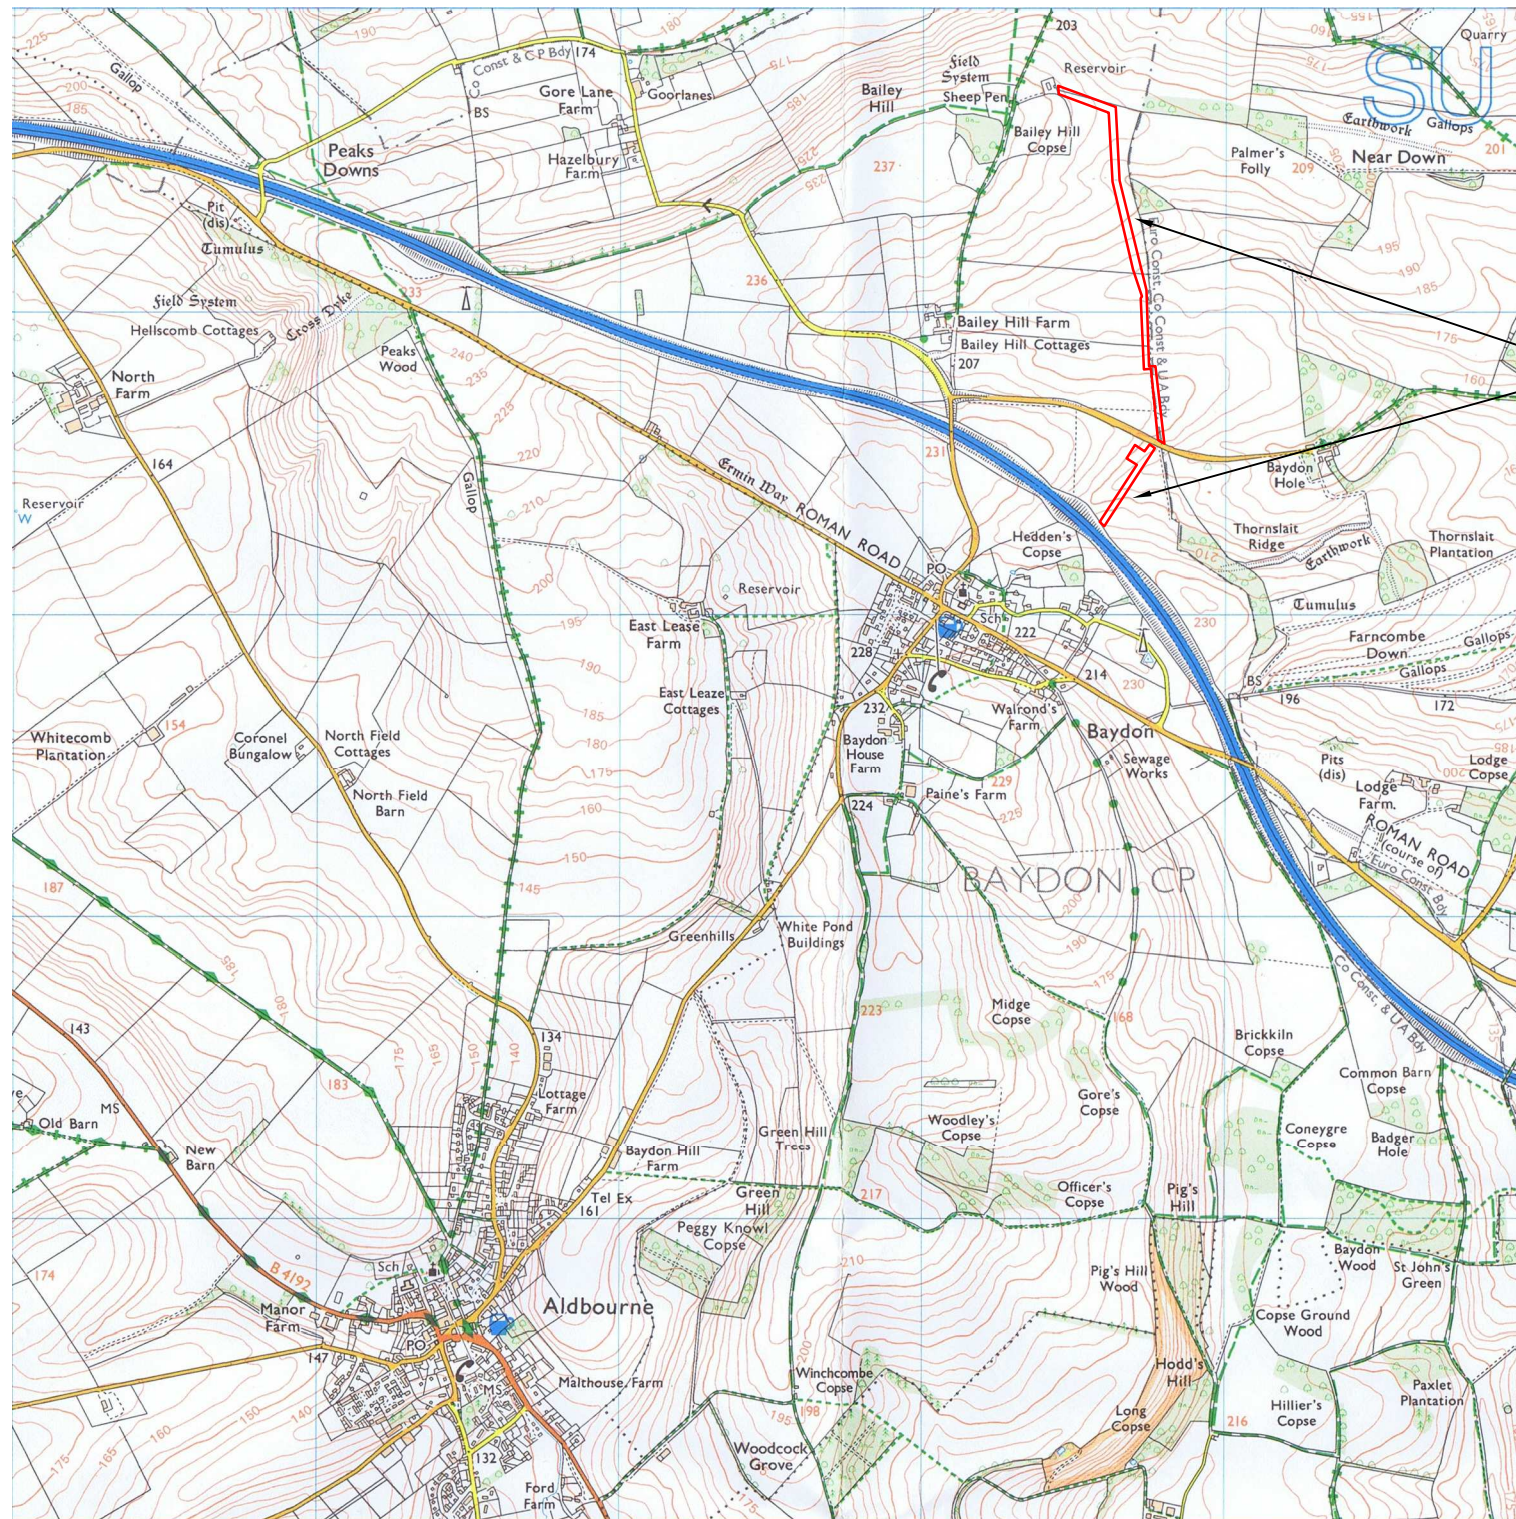

Geophysical Survey Baydon Tower Water pipeline route

Map of survey area

● Survey location

Site centred on OS NGR
SU 287 790

SCALE 1:25 000