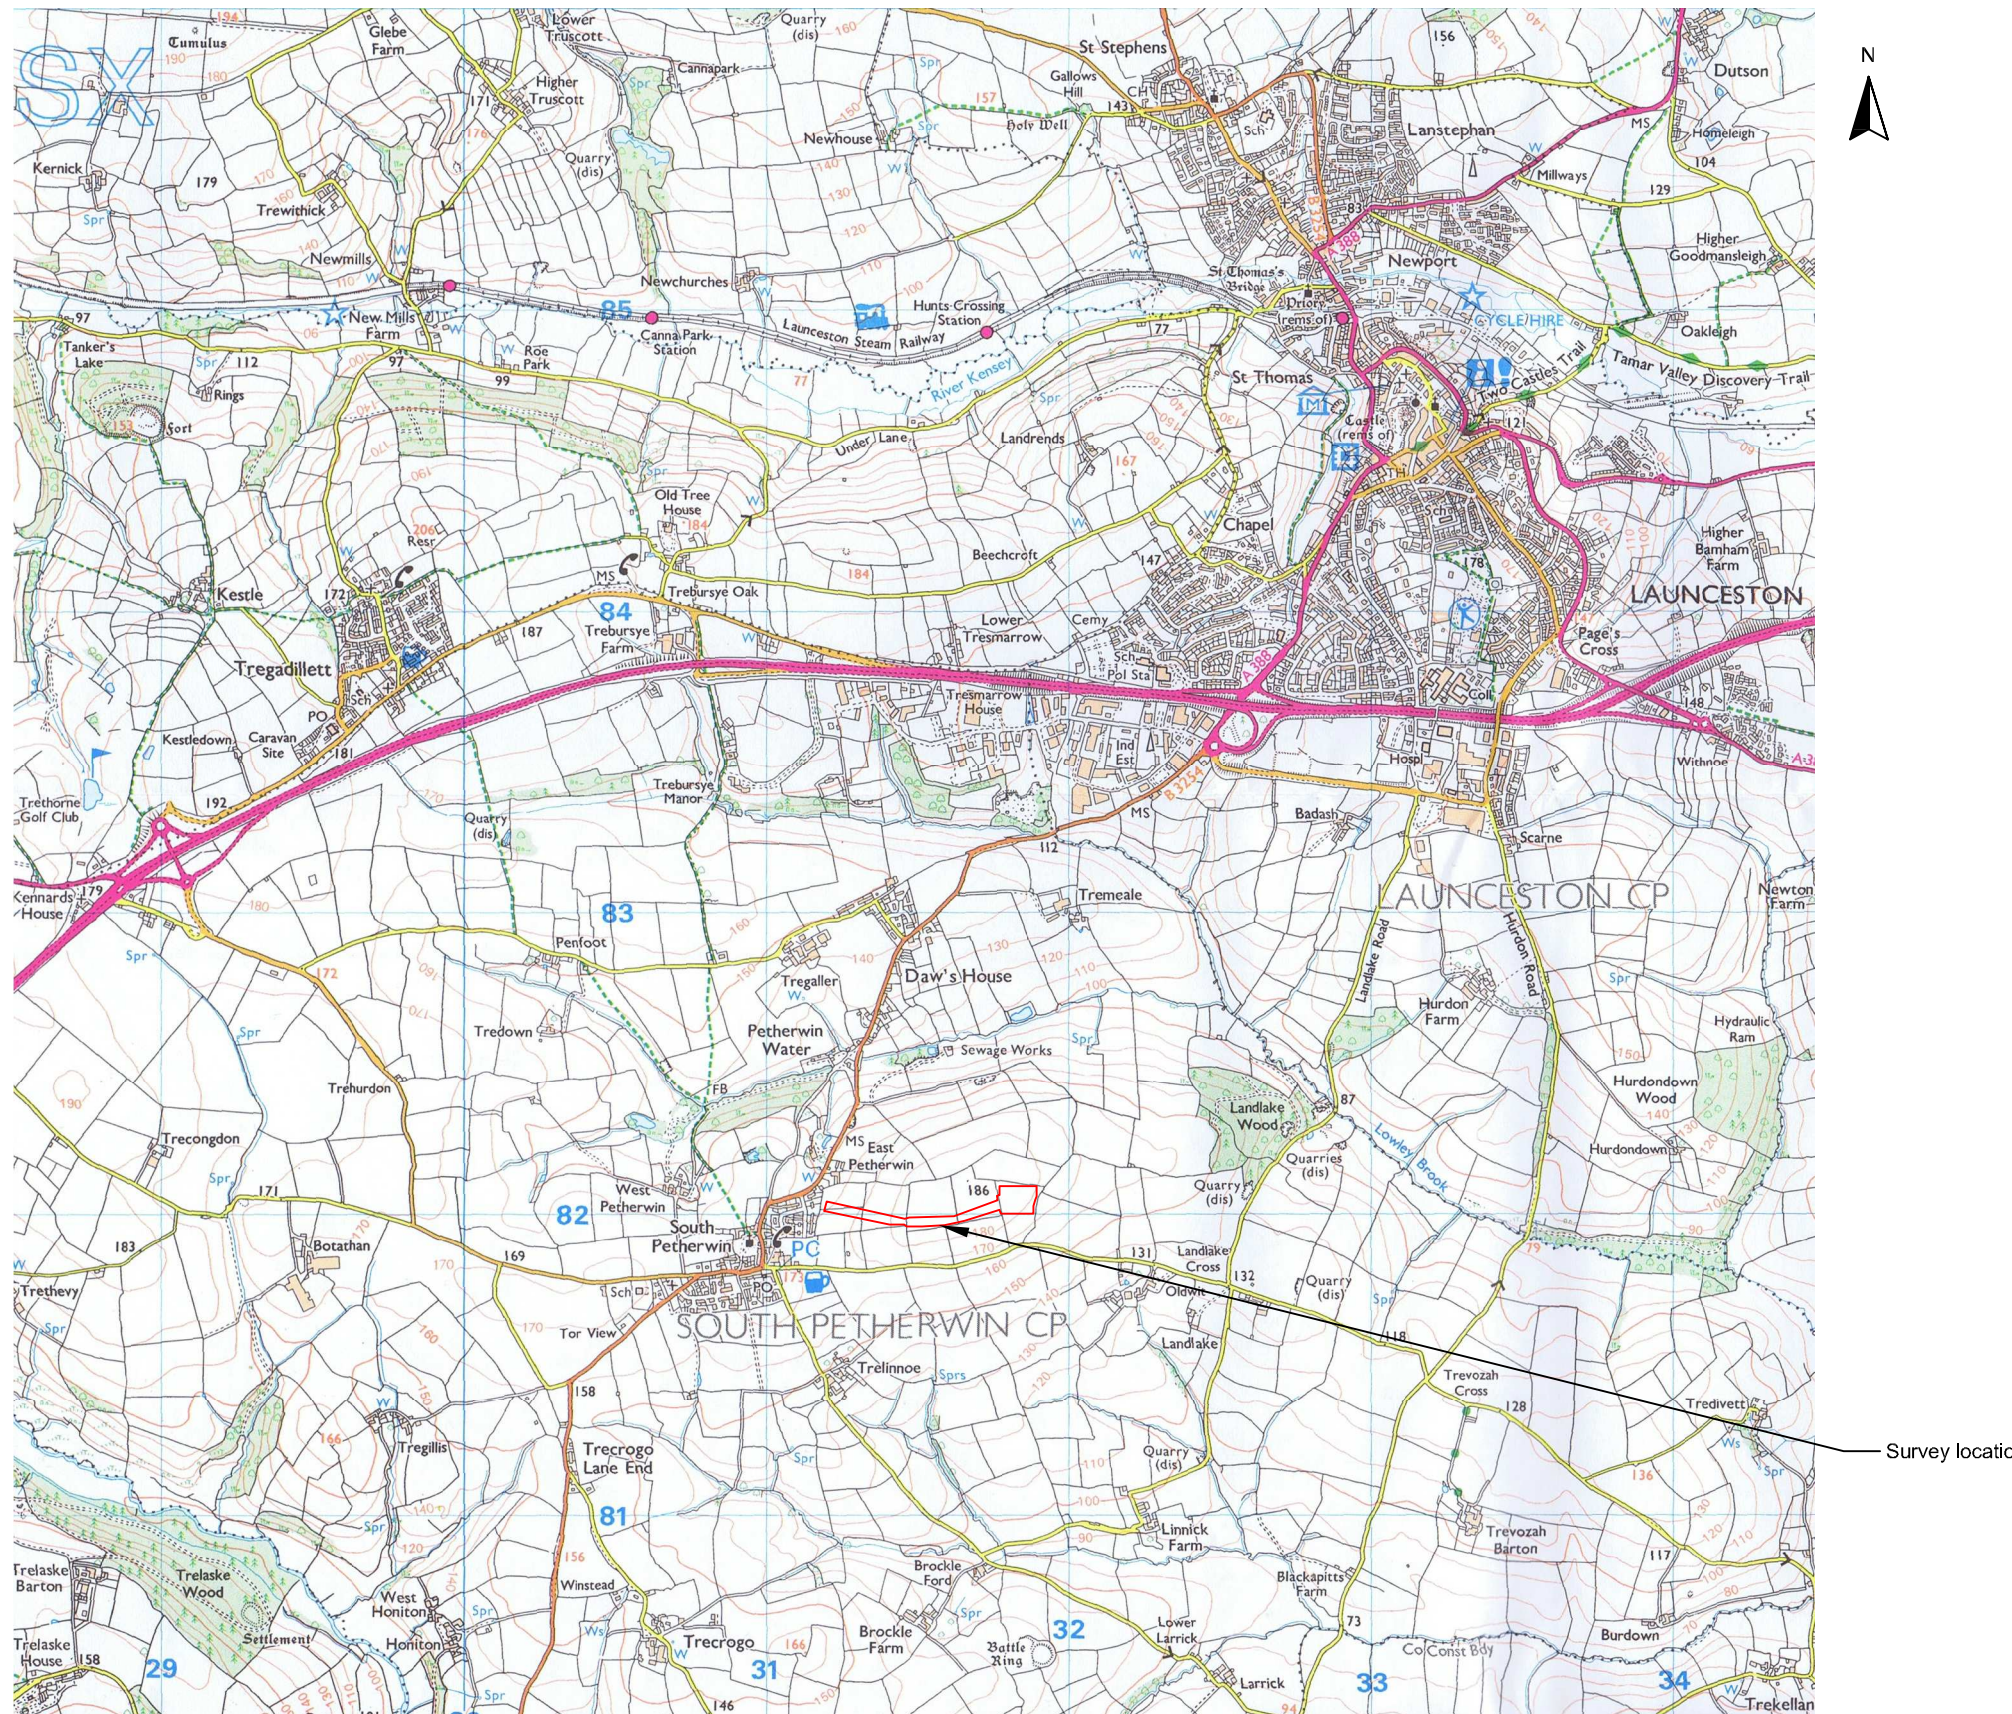

Geophysical Survey The Beacon South Petherwin

Map of survey area

Reproduced from OS Explorer map no.112 1:25 000 by permission of Ordnance Survey on behalf of The Controller of Her Majesty's Stationery Office.
© Crown copyright. All rights reserved.
Licence number 100043739.

● Survey location

Site centred on OS NGR
SX 31555 81972

SCALE 1:25 000

SCALE TRUE AT A3

Survey location