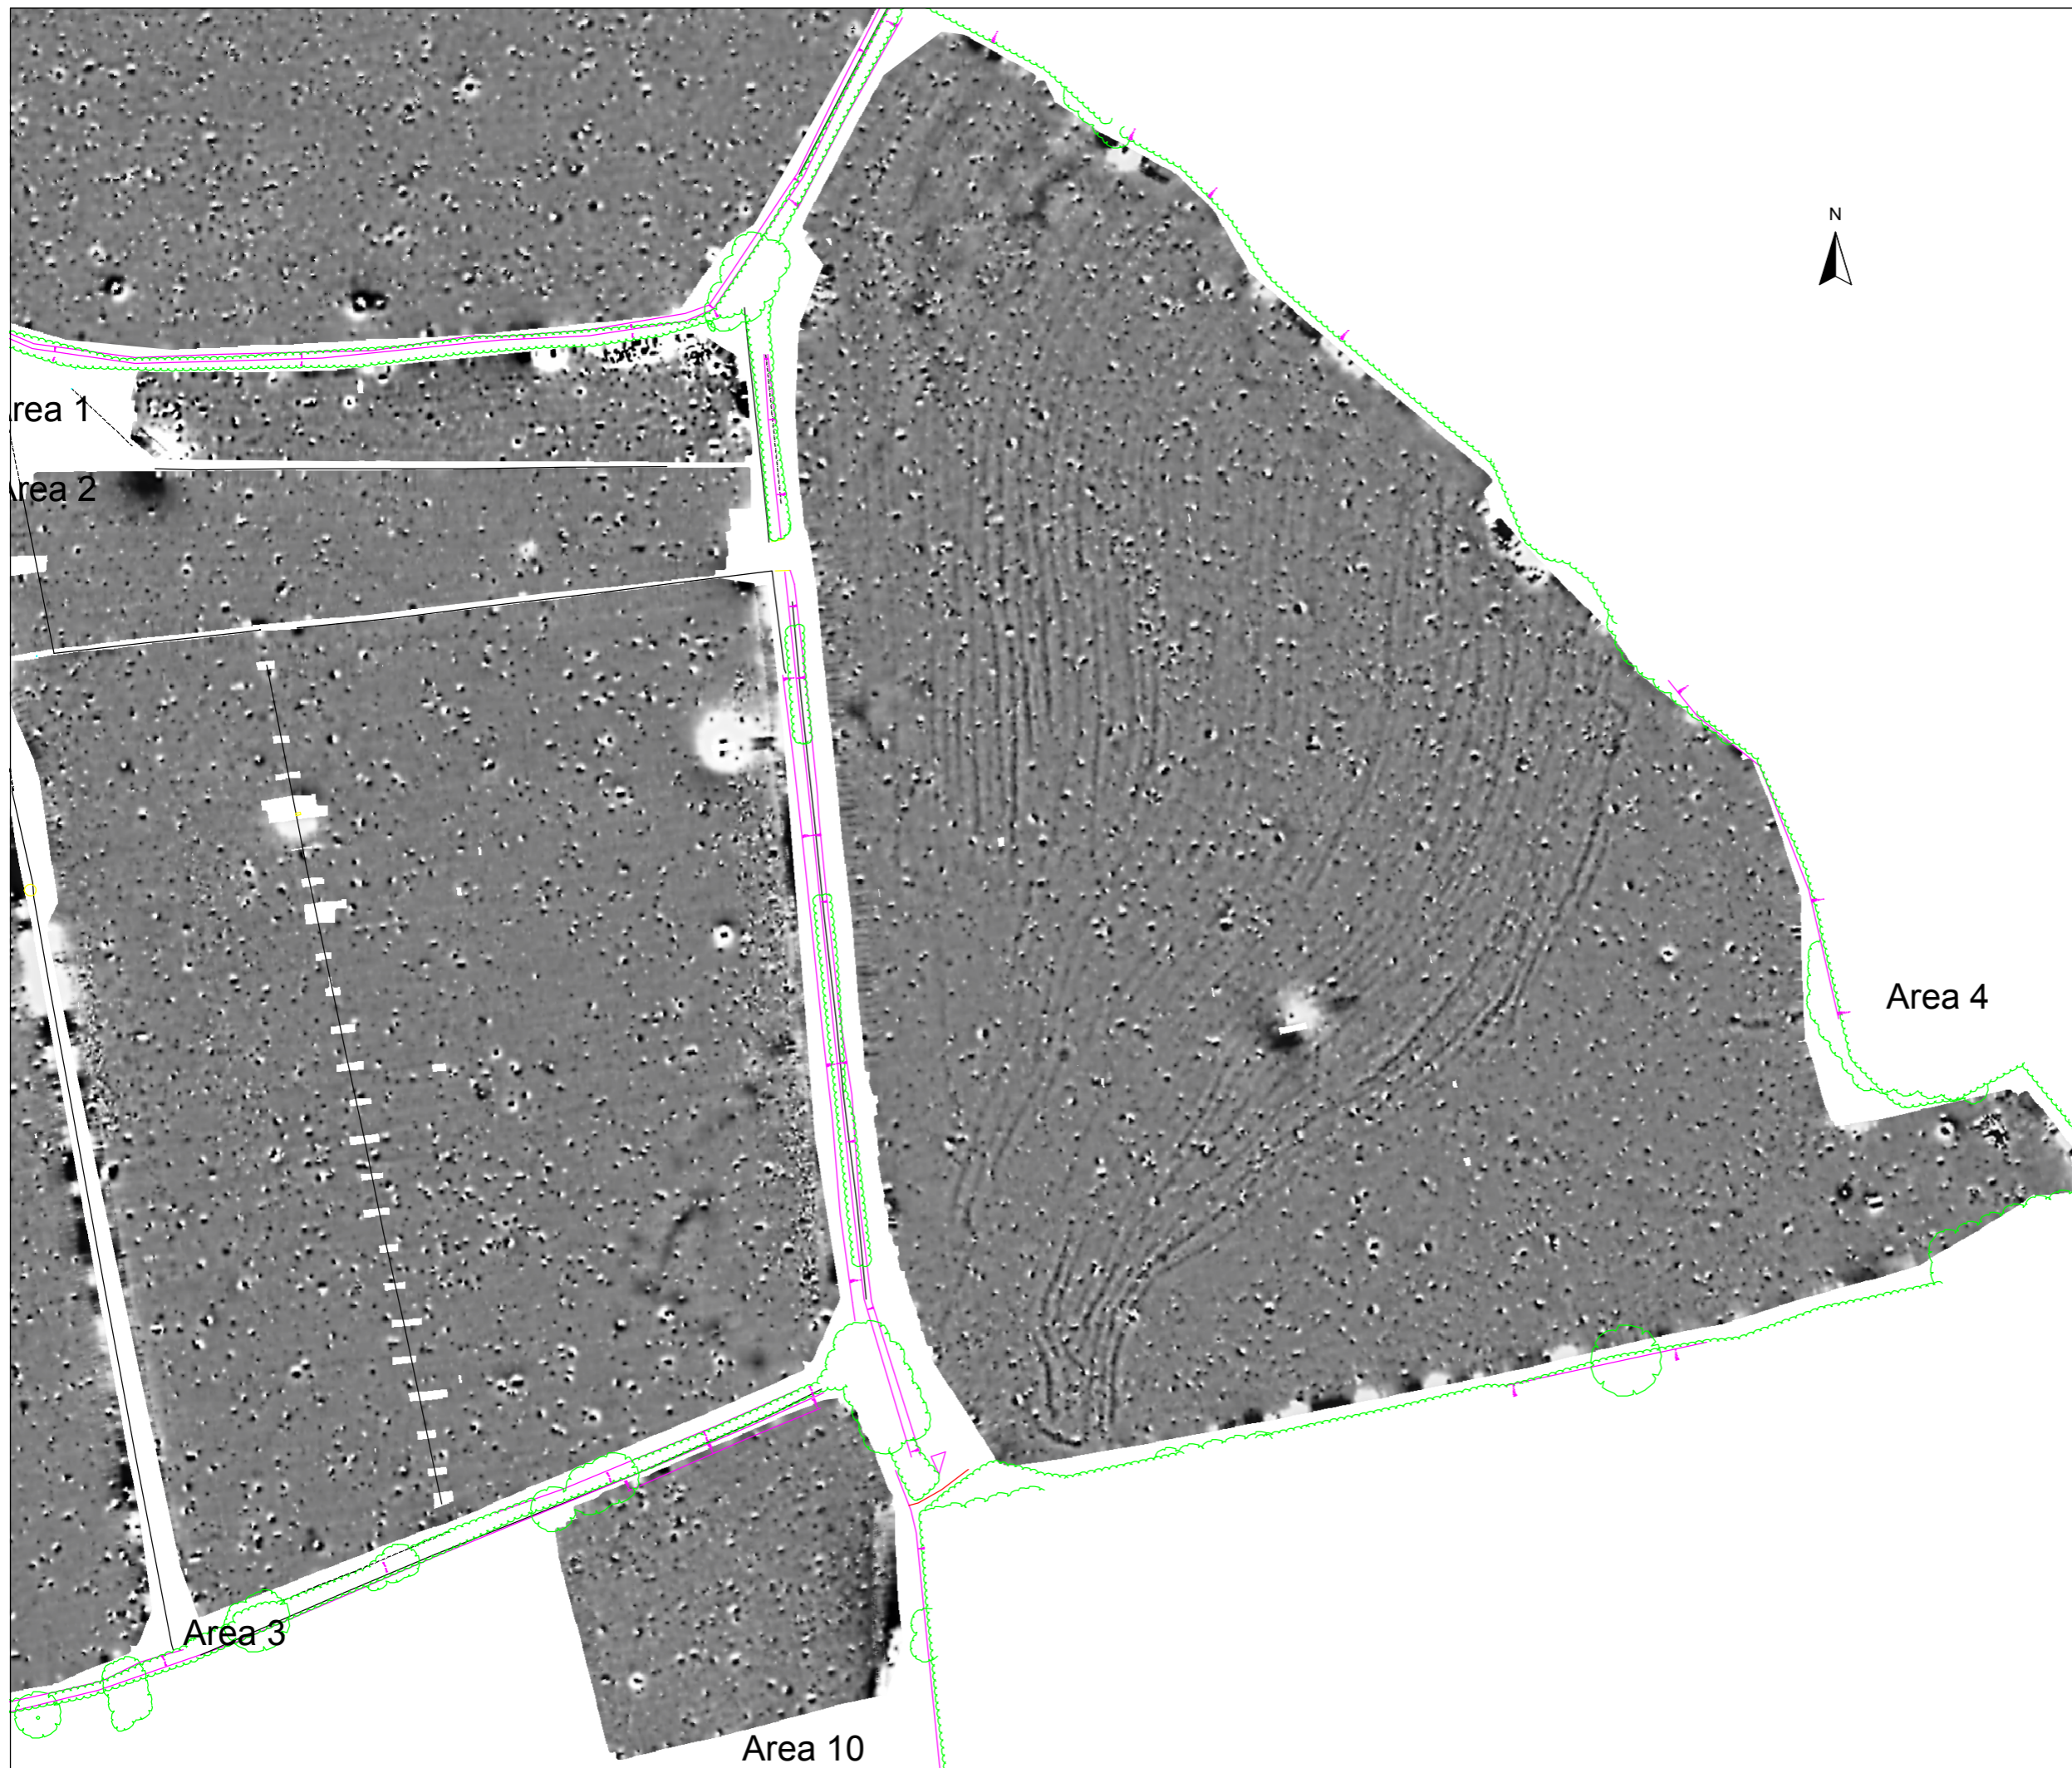

**Geophysical Survey
Common Farm
Wroughton
Swindon**

**Greyscale plot of minimally
processed magnetometer data -
eastern section
(Area 4)**

SCALE 1:1250

SCALE TRUE AT A3