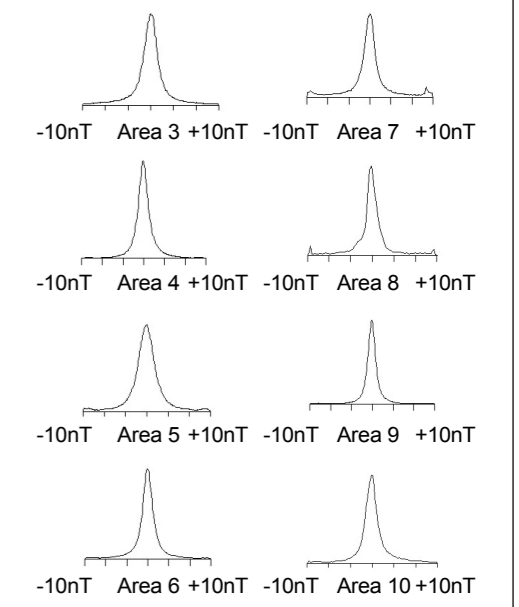

**Geophysical Survey
Common Farm
Wroughton
Swindon**

**Greyscale plot of minimally
processed magnetometer data**

SCALE 1:2000

SCALE TRUE AT A3