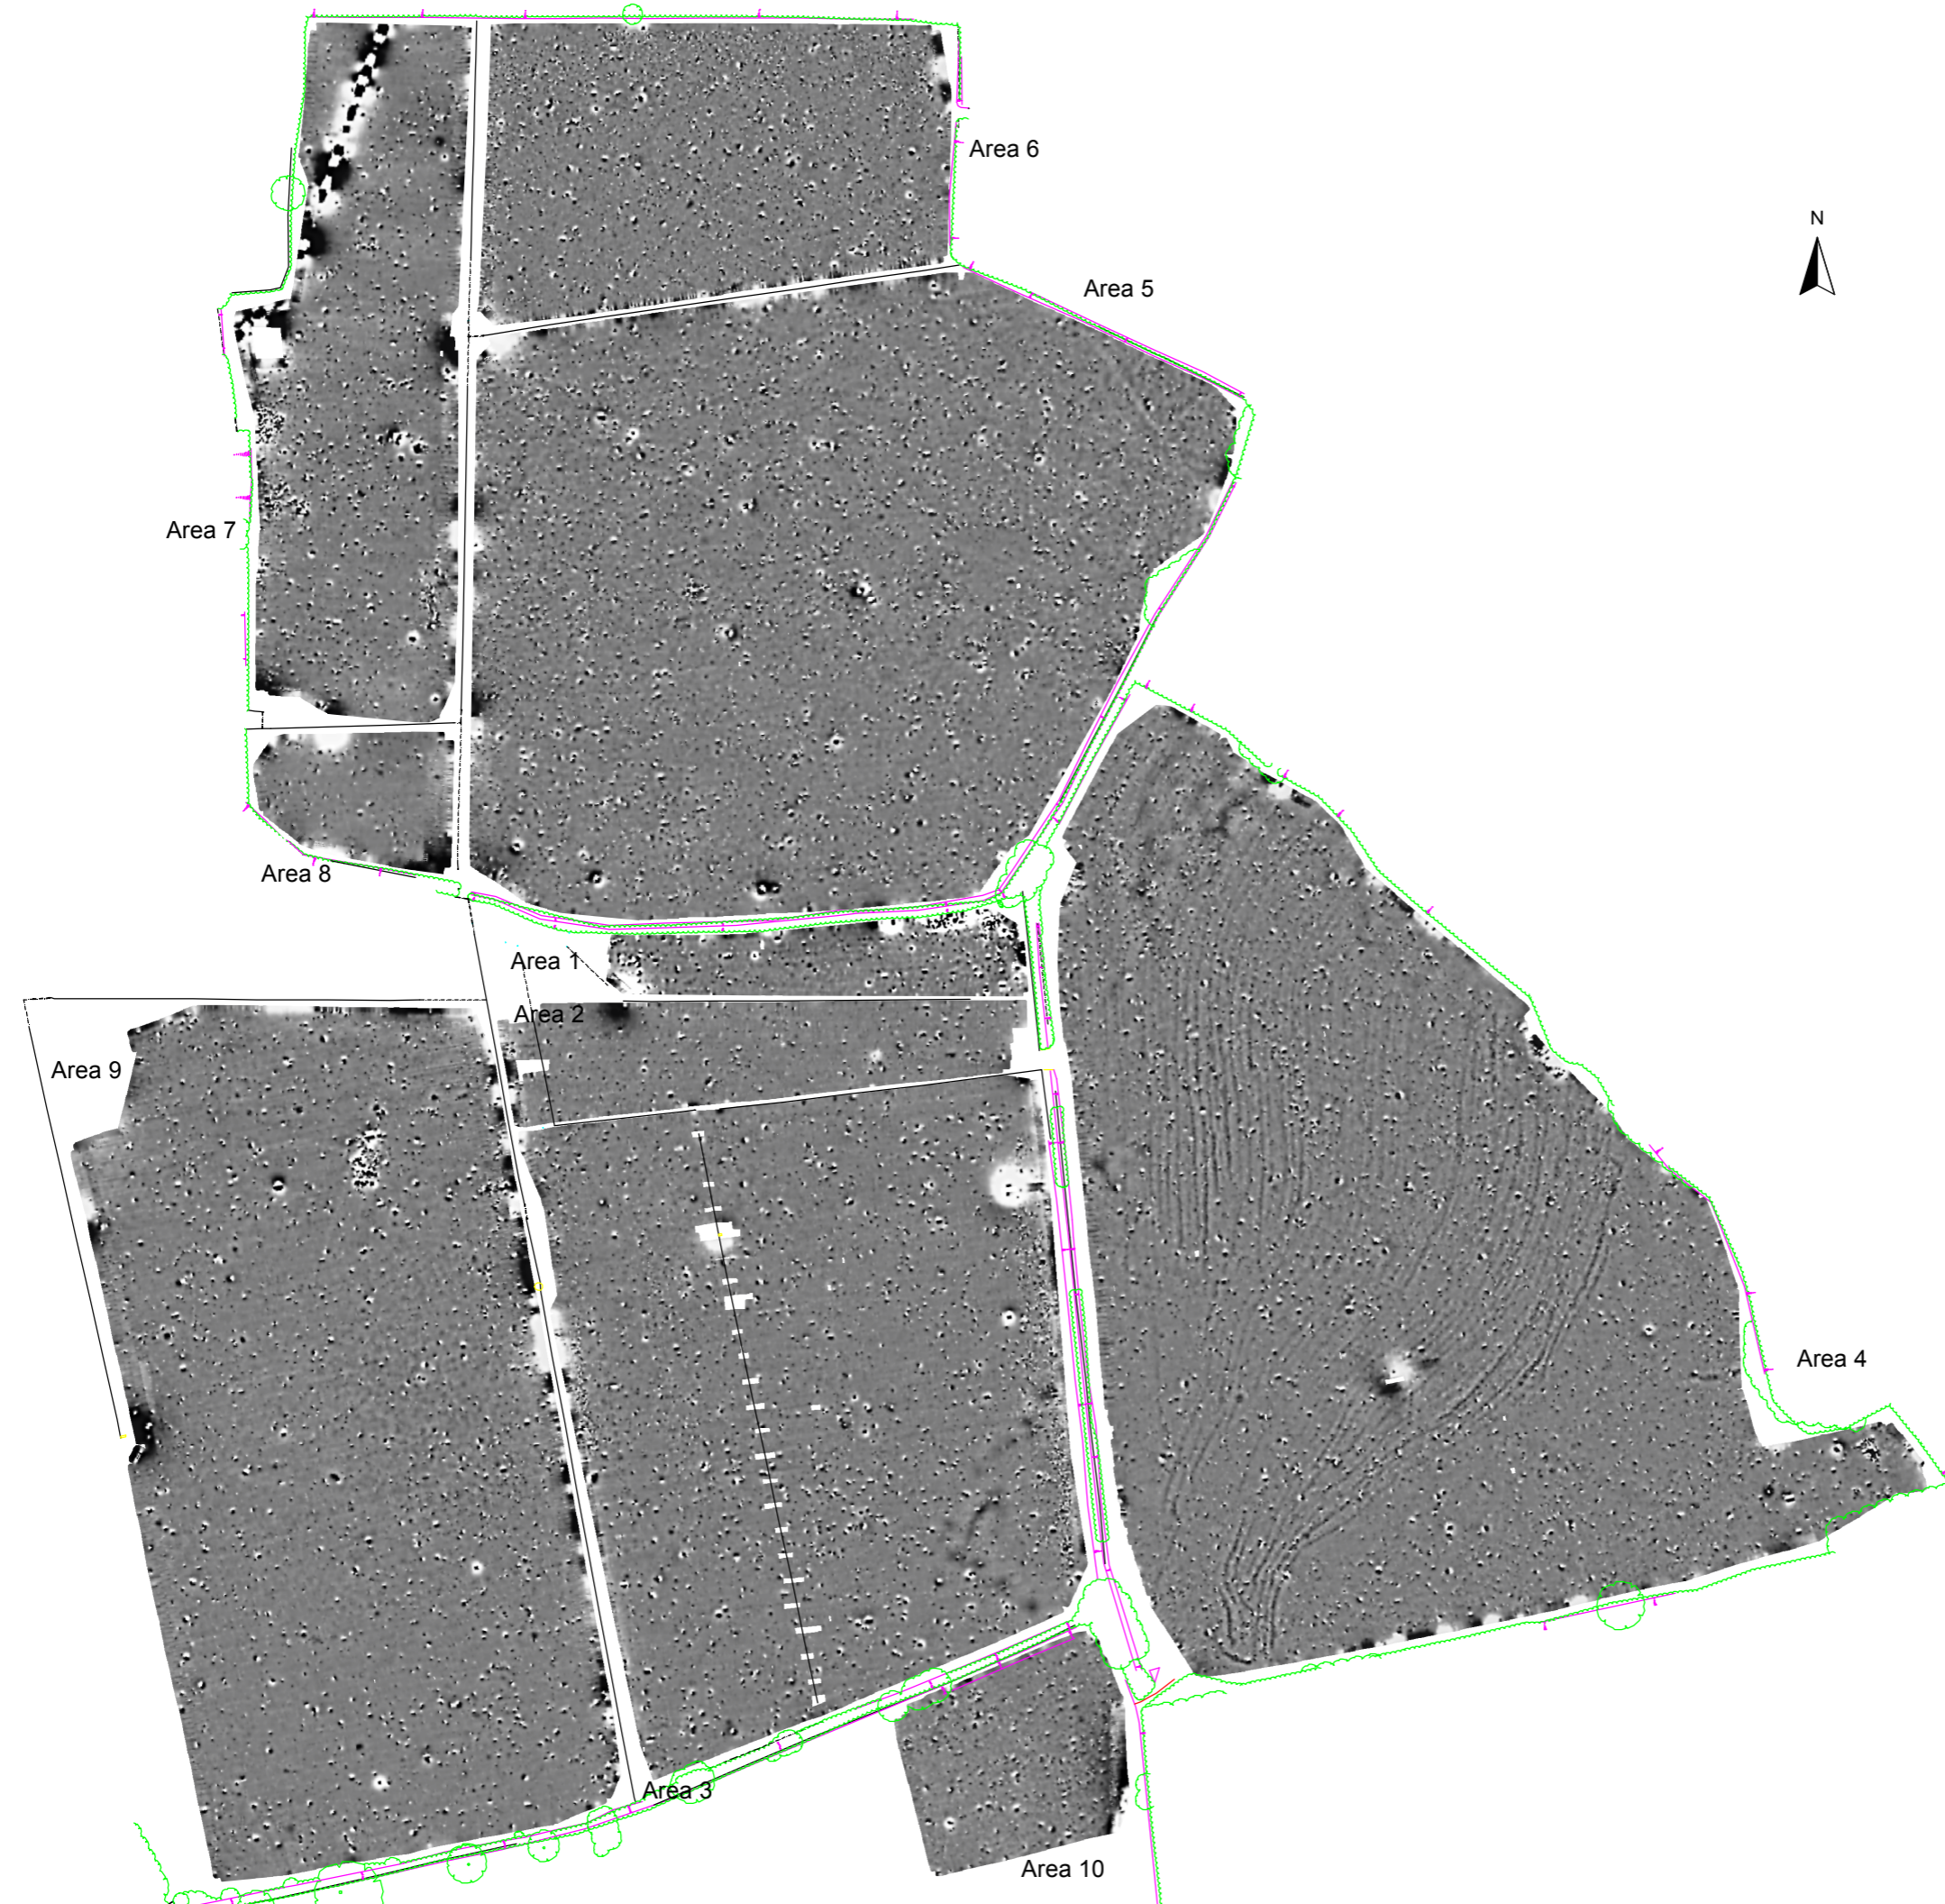

**Geophysical Survey
Common Farm
Wroughton
Swindon**

**Greyscale plot of minimally
processed magnetometer data**

SCALE 1:2000

SCALE TRUE AT A3