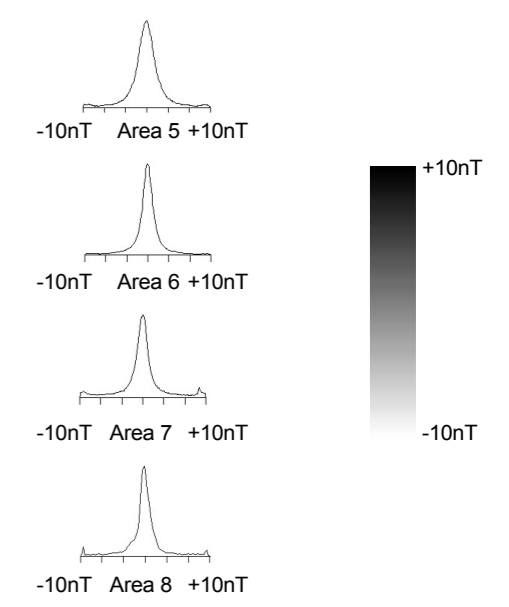

**Geophysical Survey
Common Farm
Wroughton
Swindon**

**Greyscale plot of minimally
processed magnetometer data -
northern section
(Areas 5, 6, 7 & 8)**

SCALE 1:1250

SCALE TRUE AT A3

Area 9

Area 1

Area 2