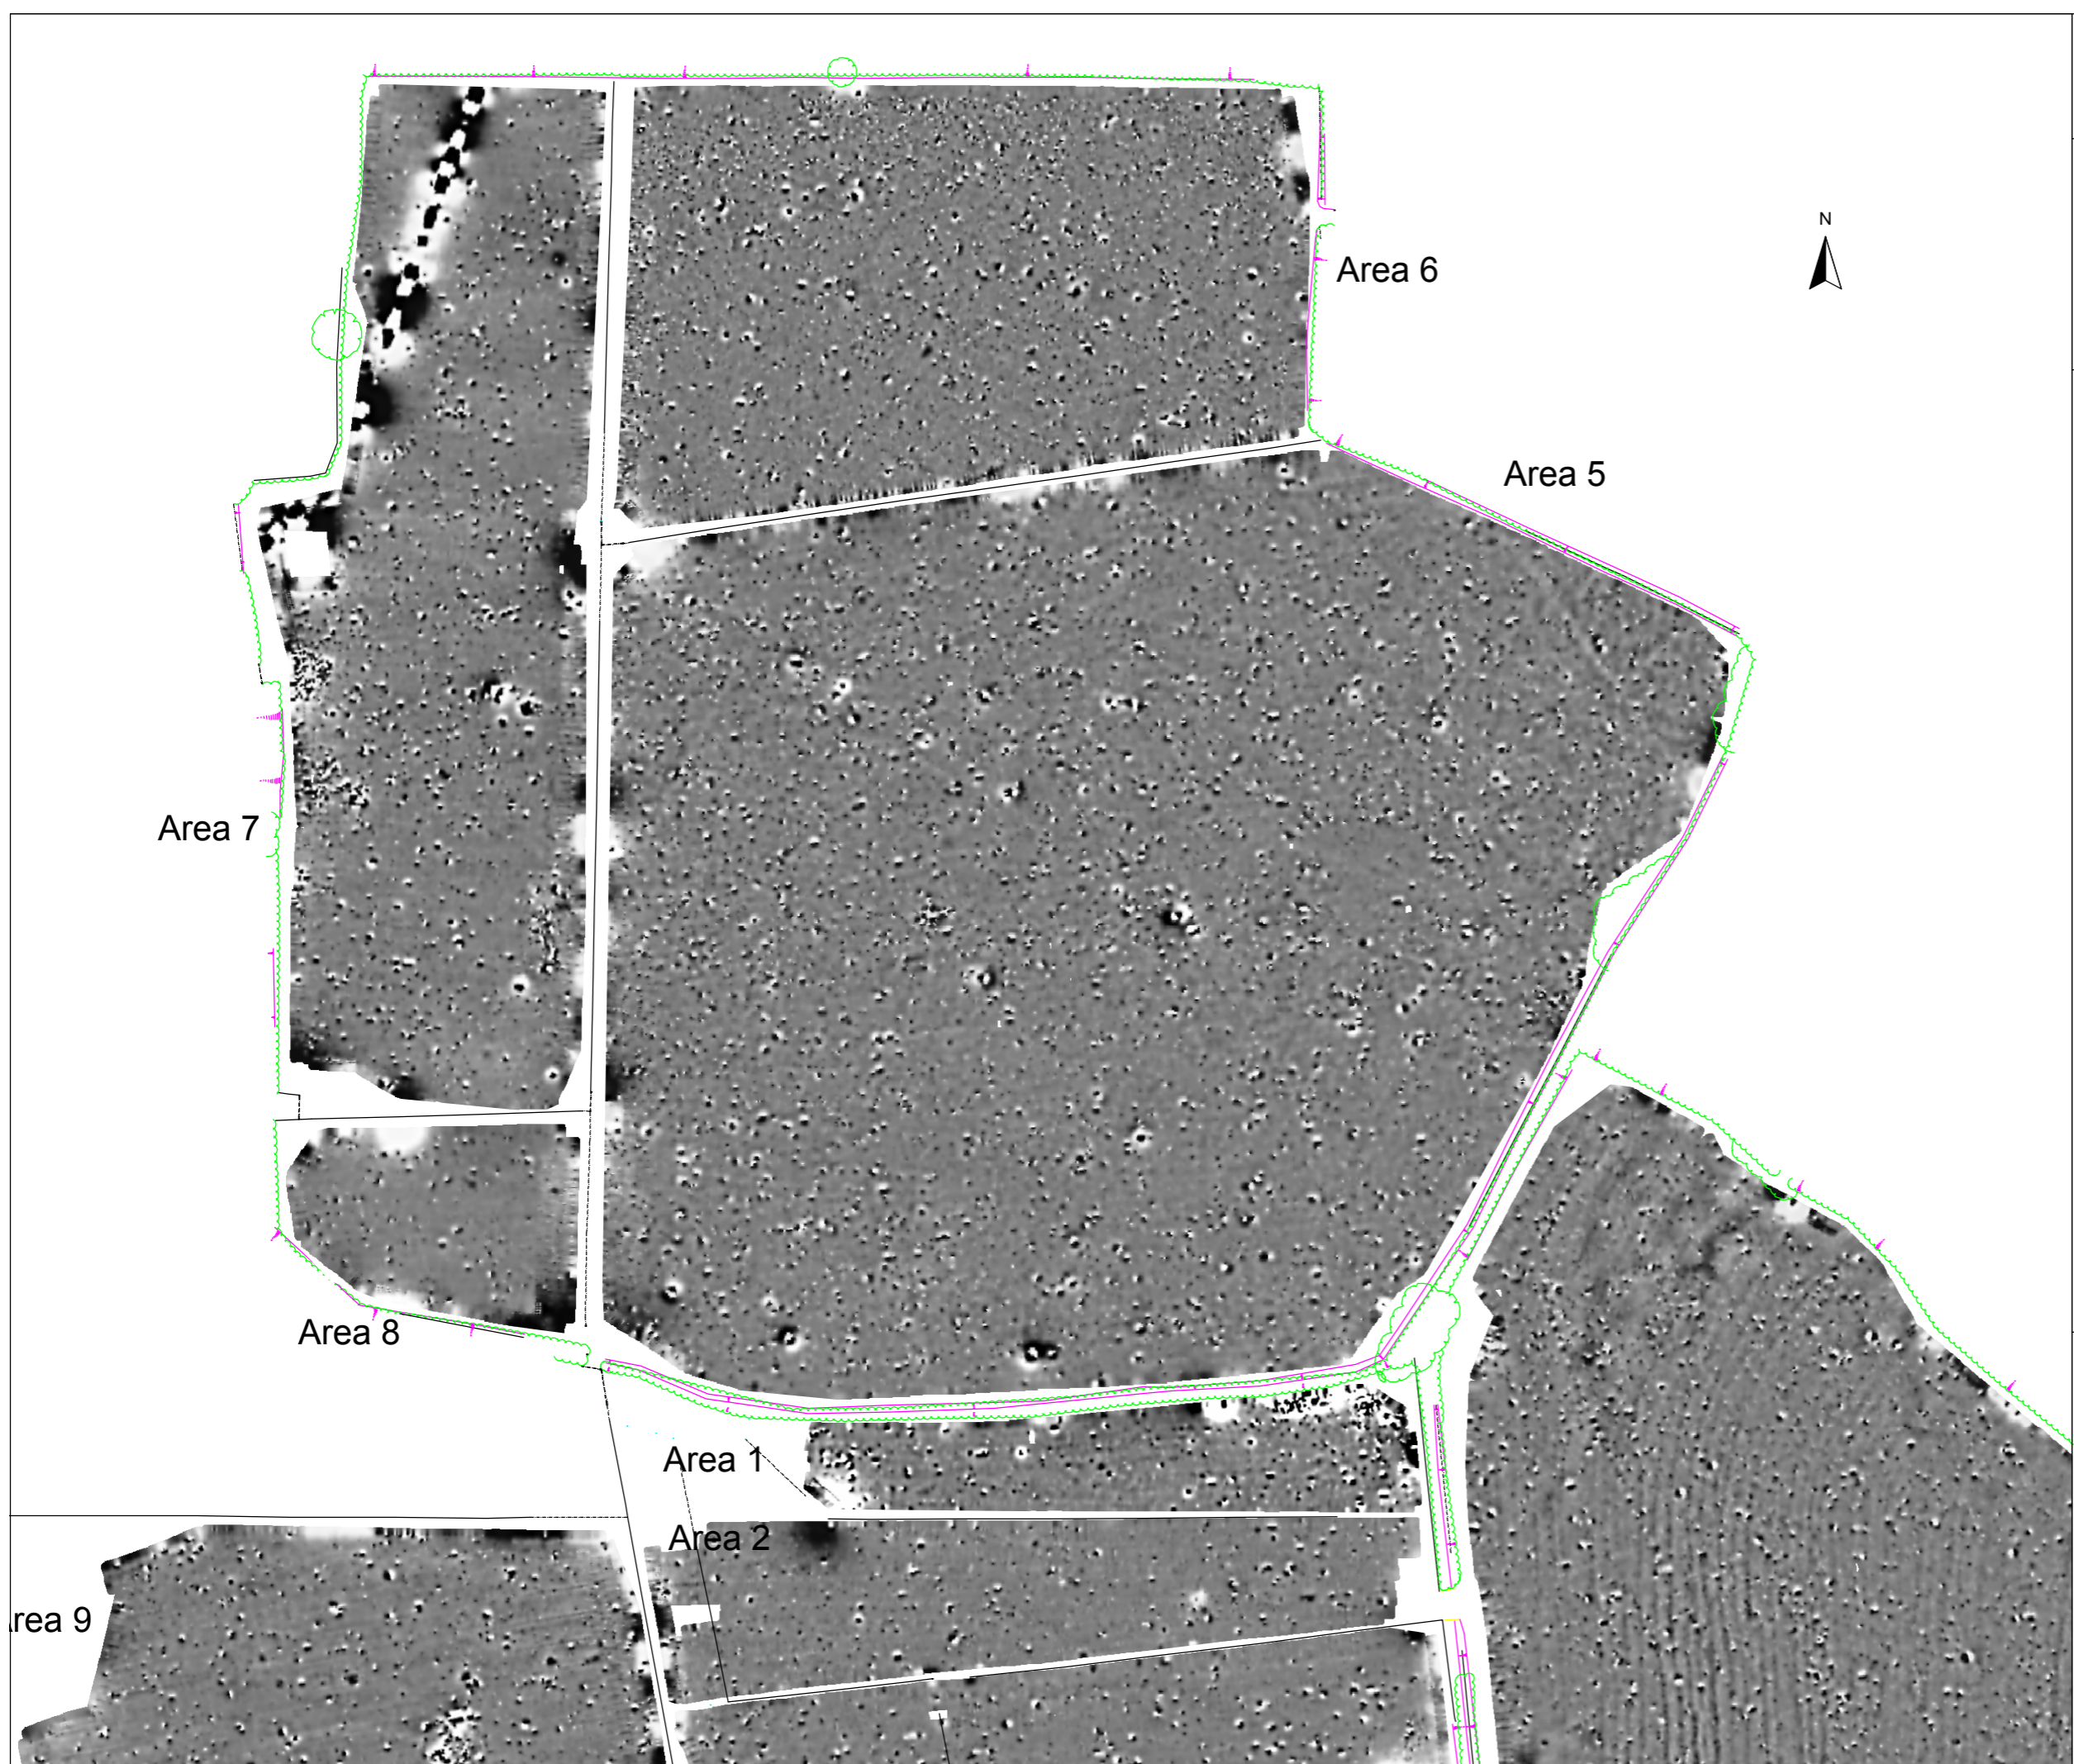

**Geophysical Survey
Common Farm
Wroughton
Swindon**

**Greyscale plot of minimally
processed magnetometer data -
northern section
(Areas 5, 6, 7 & 8)**

SCALE 1:1250

SCALE TRUE AT A3

Area 9

Area 1

Area 2