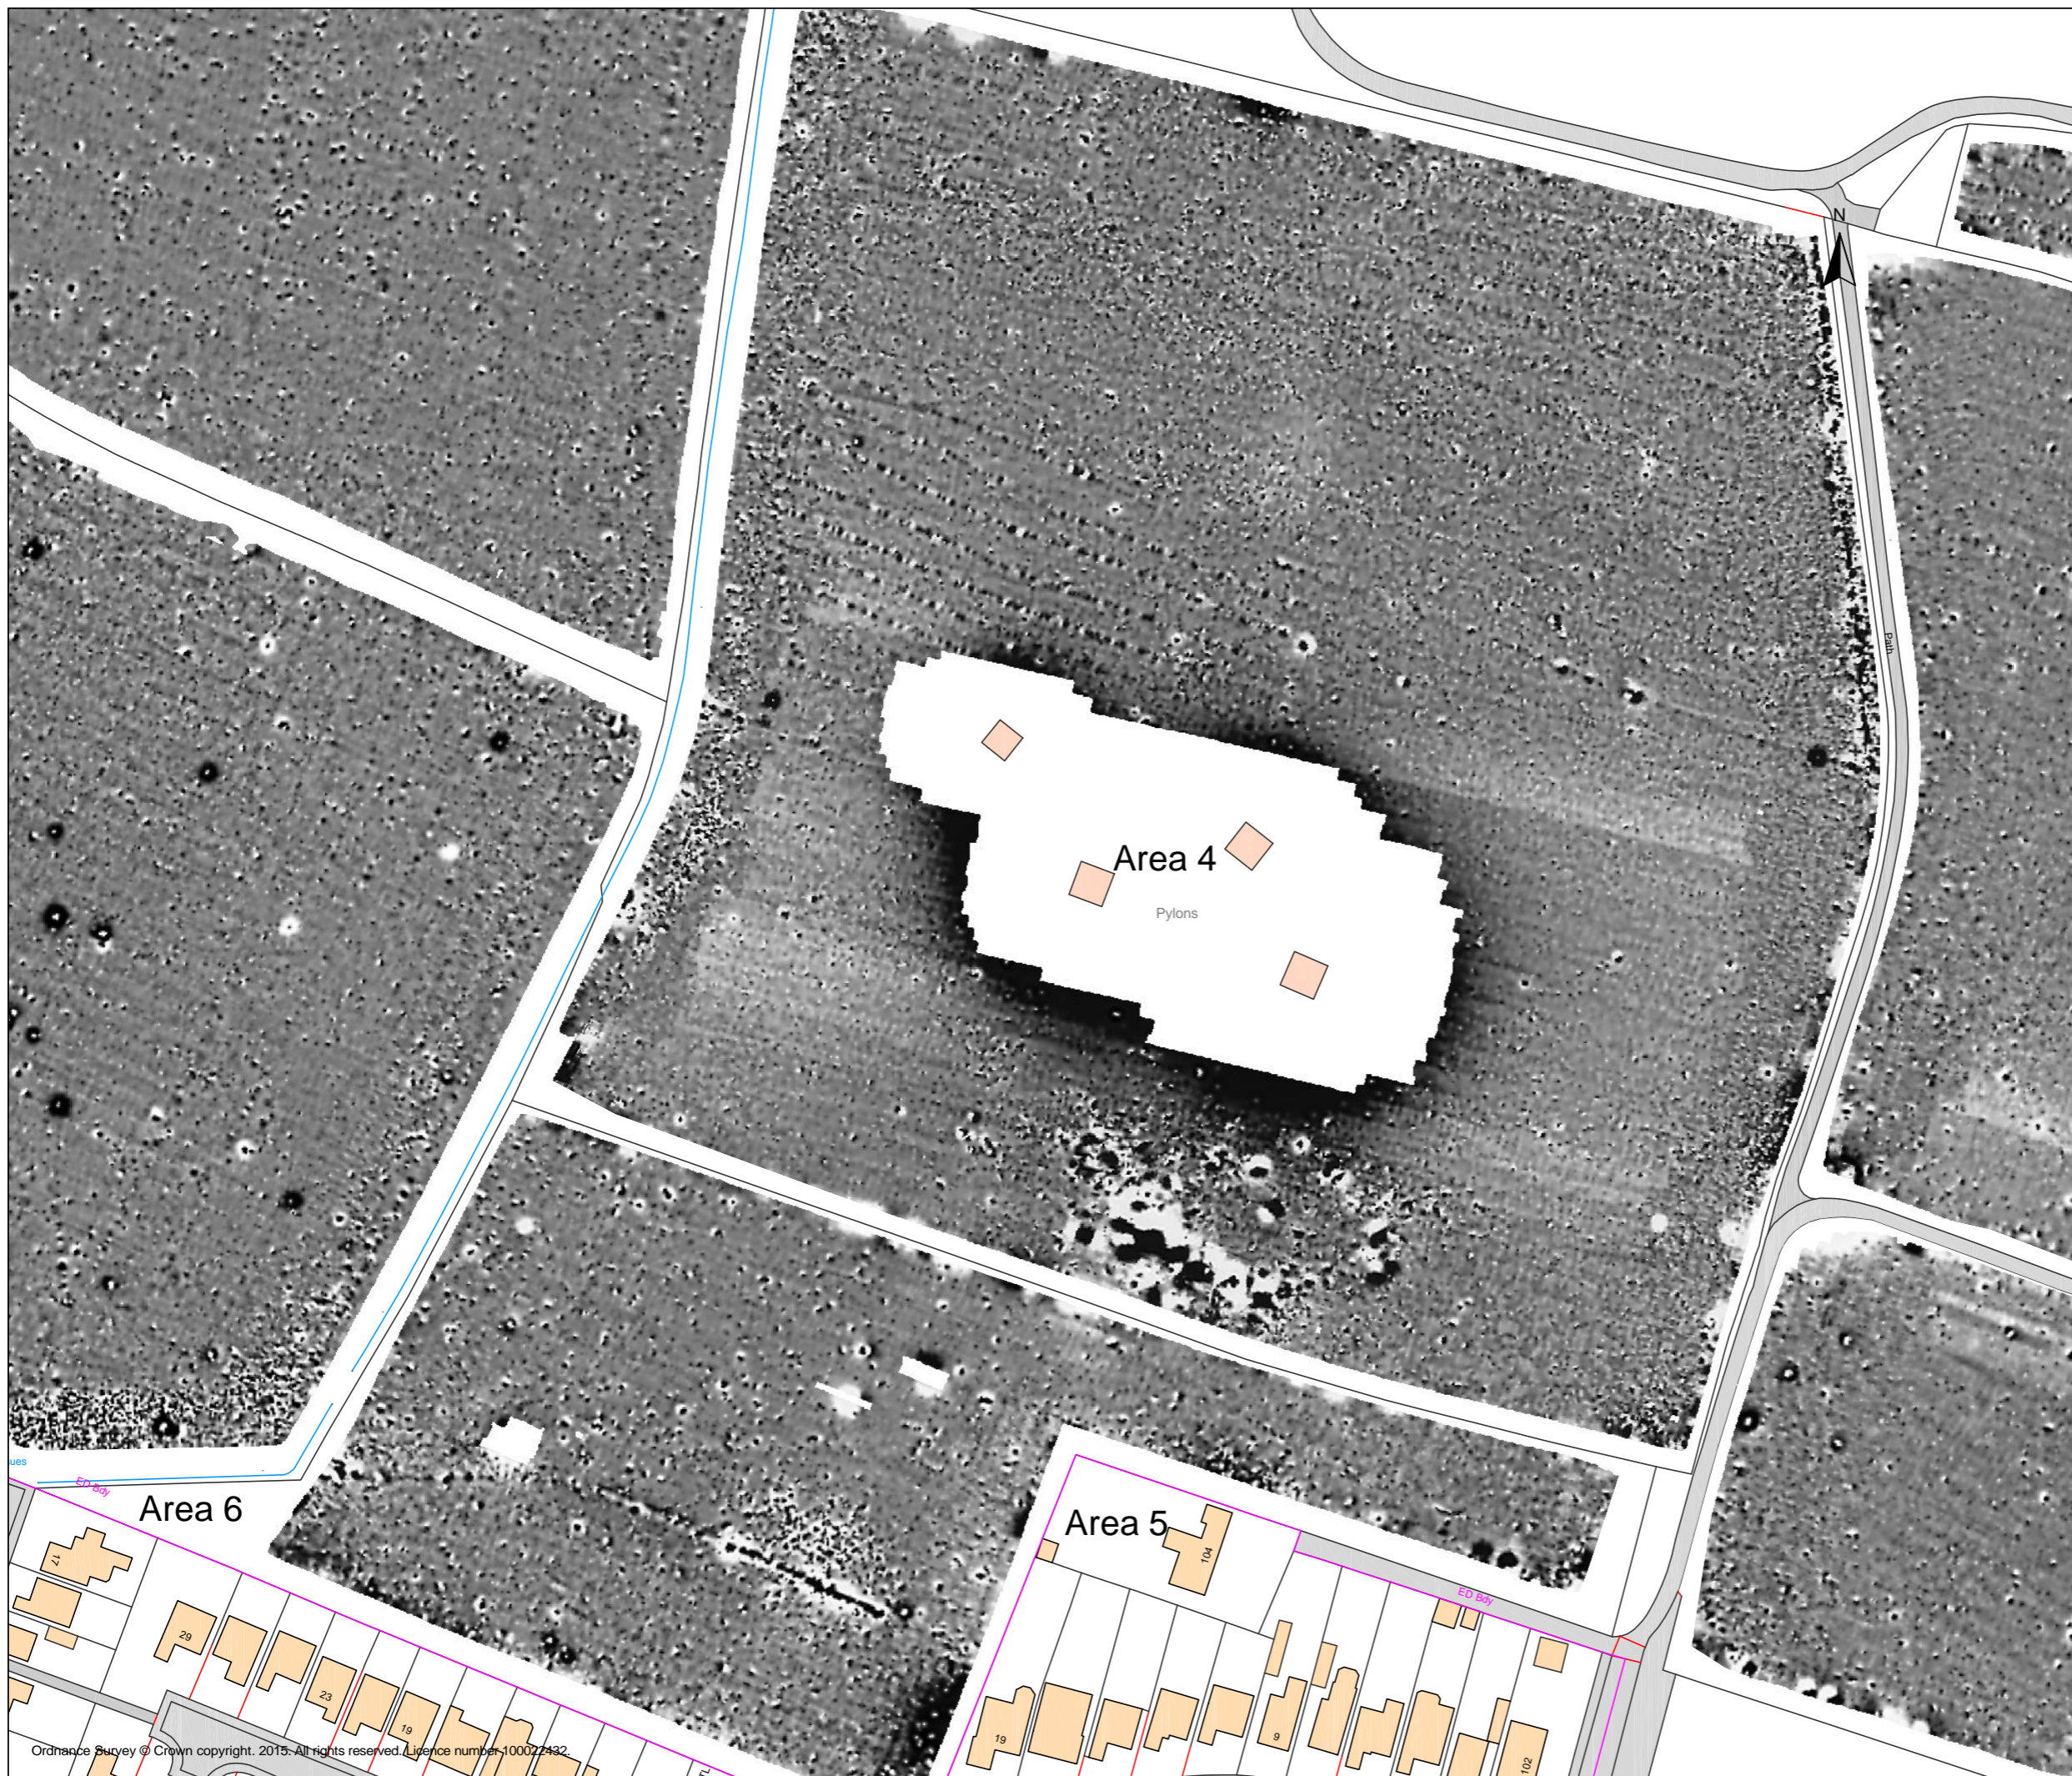

Geophysical Survey  
Land off Wentworth Drive  
Nuneaton  
Warwickshire

Greyscale plot of minimally  
processed magnetometer data -  
Areas 4 & 5

SCALE 1:1250

SCALE TRUE AT A3

DRAWN BY  
KTD

CHECKED BY  
DJS

FIG 15