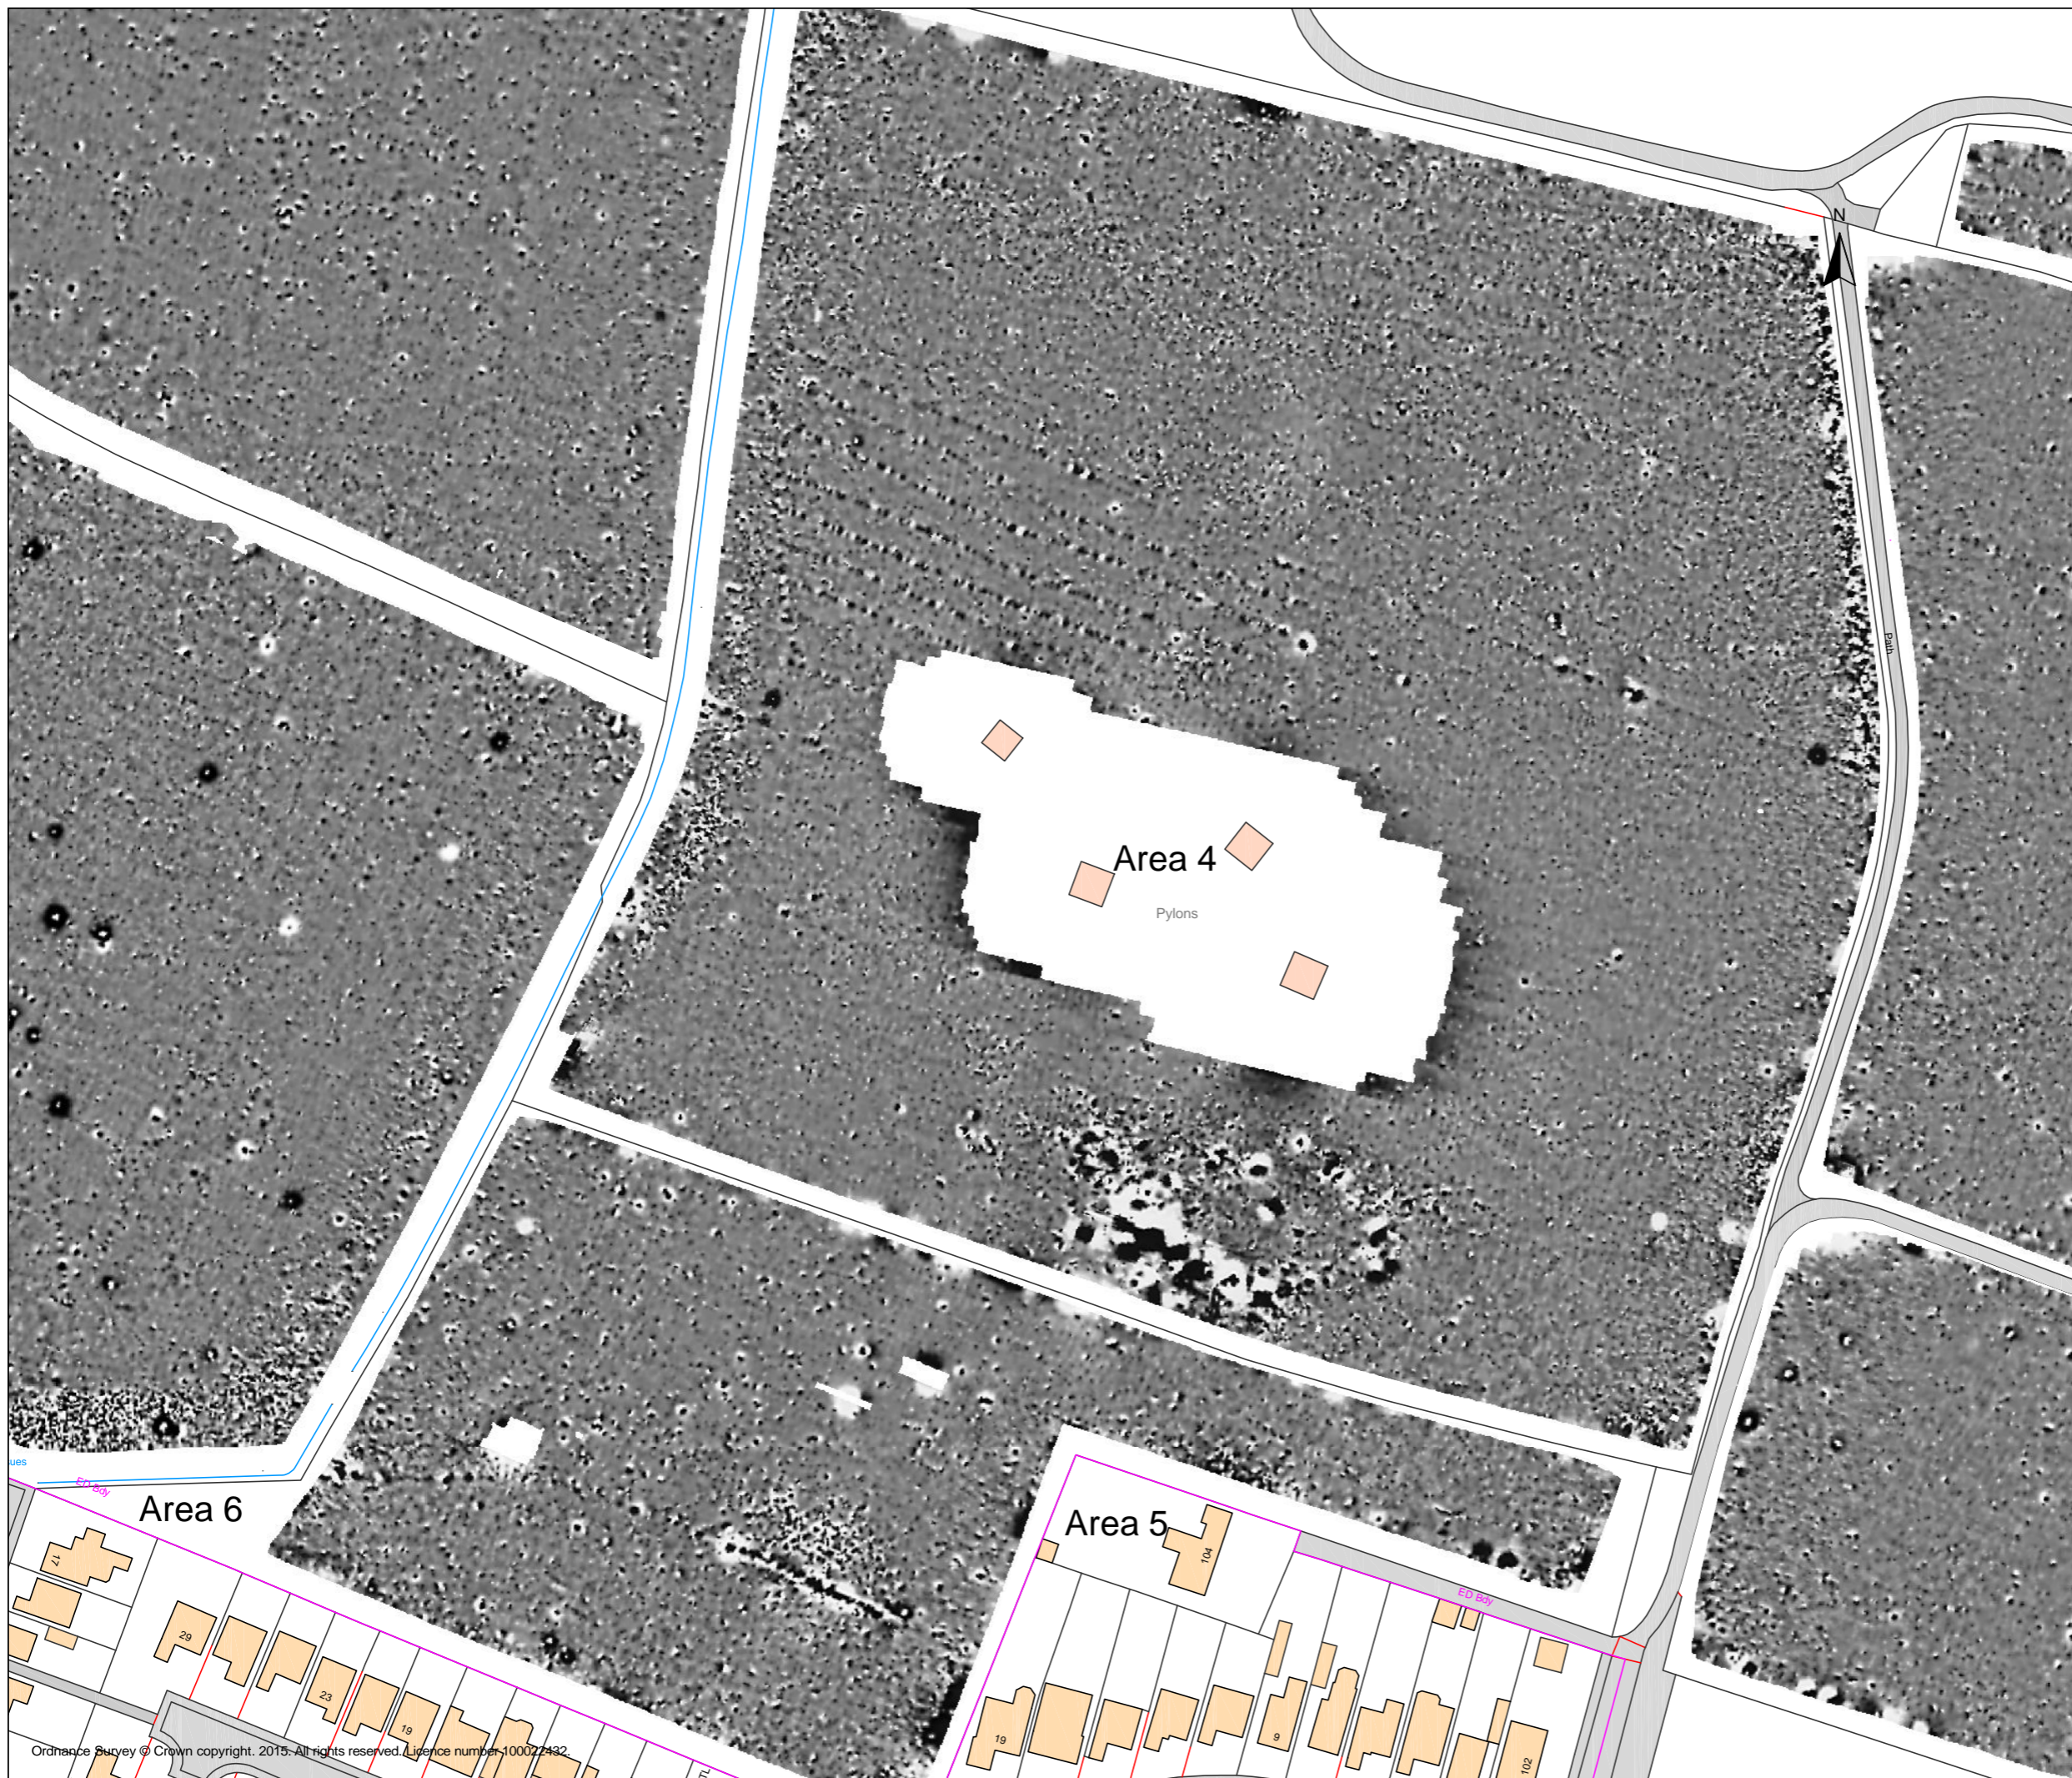

Geophysical Survey  
Land off Wentworth Drive  
Nuneaton  
Warwickshire

Greyscale plot of high pass filtered magnetometer data -  
Areas 4 & 5

SCALE 1:1250

SCALE TRUE AT A3

DRAWN BY  
KTD

CHECKED BY  
DJS

FIG 16