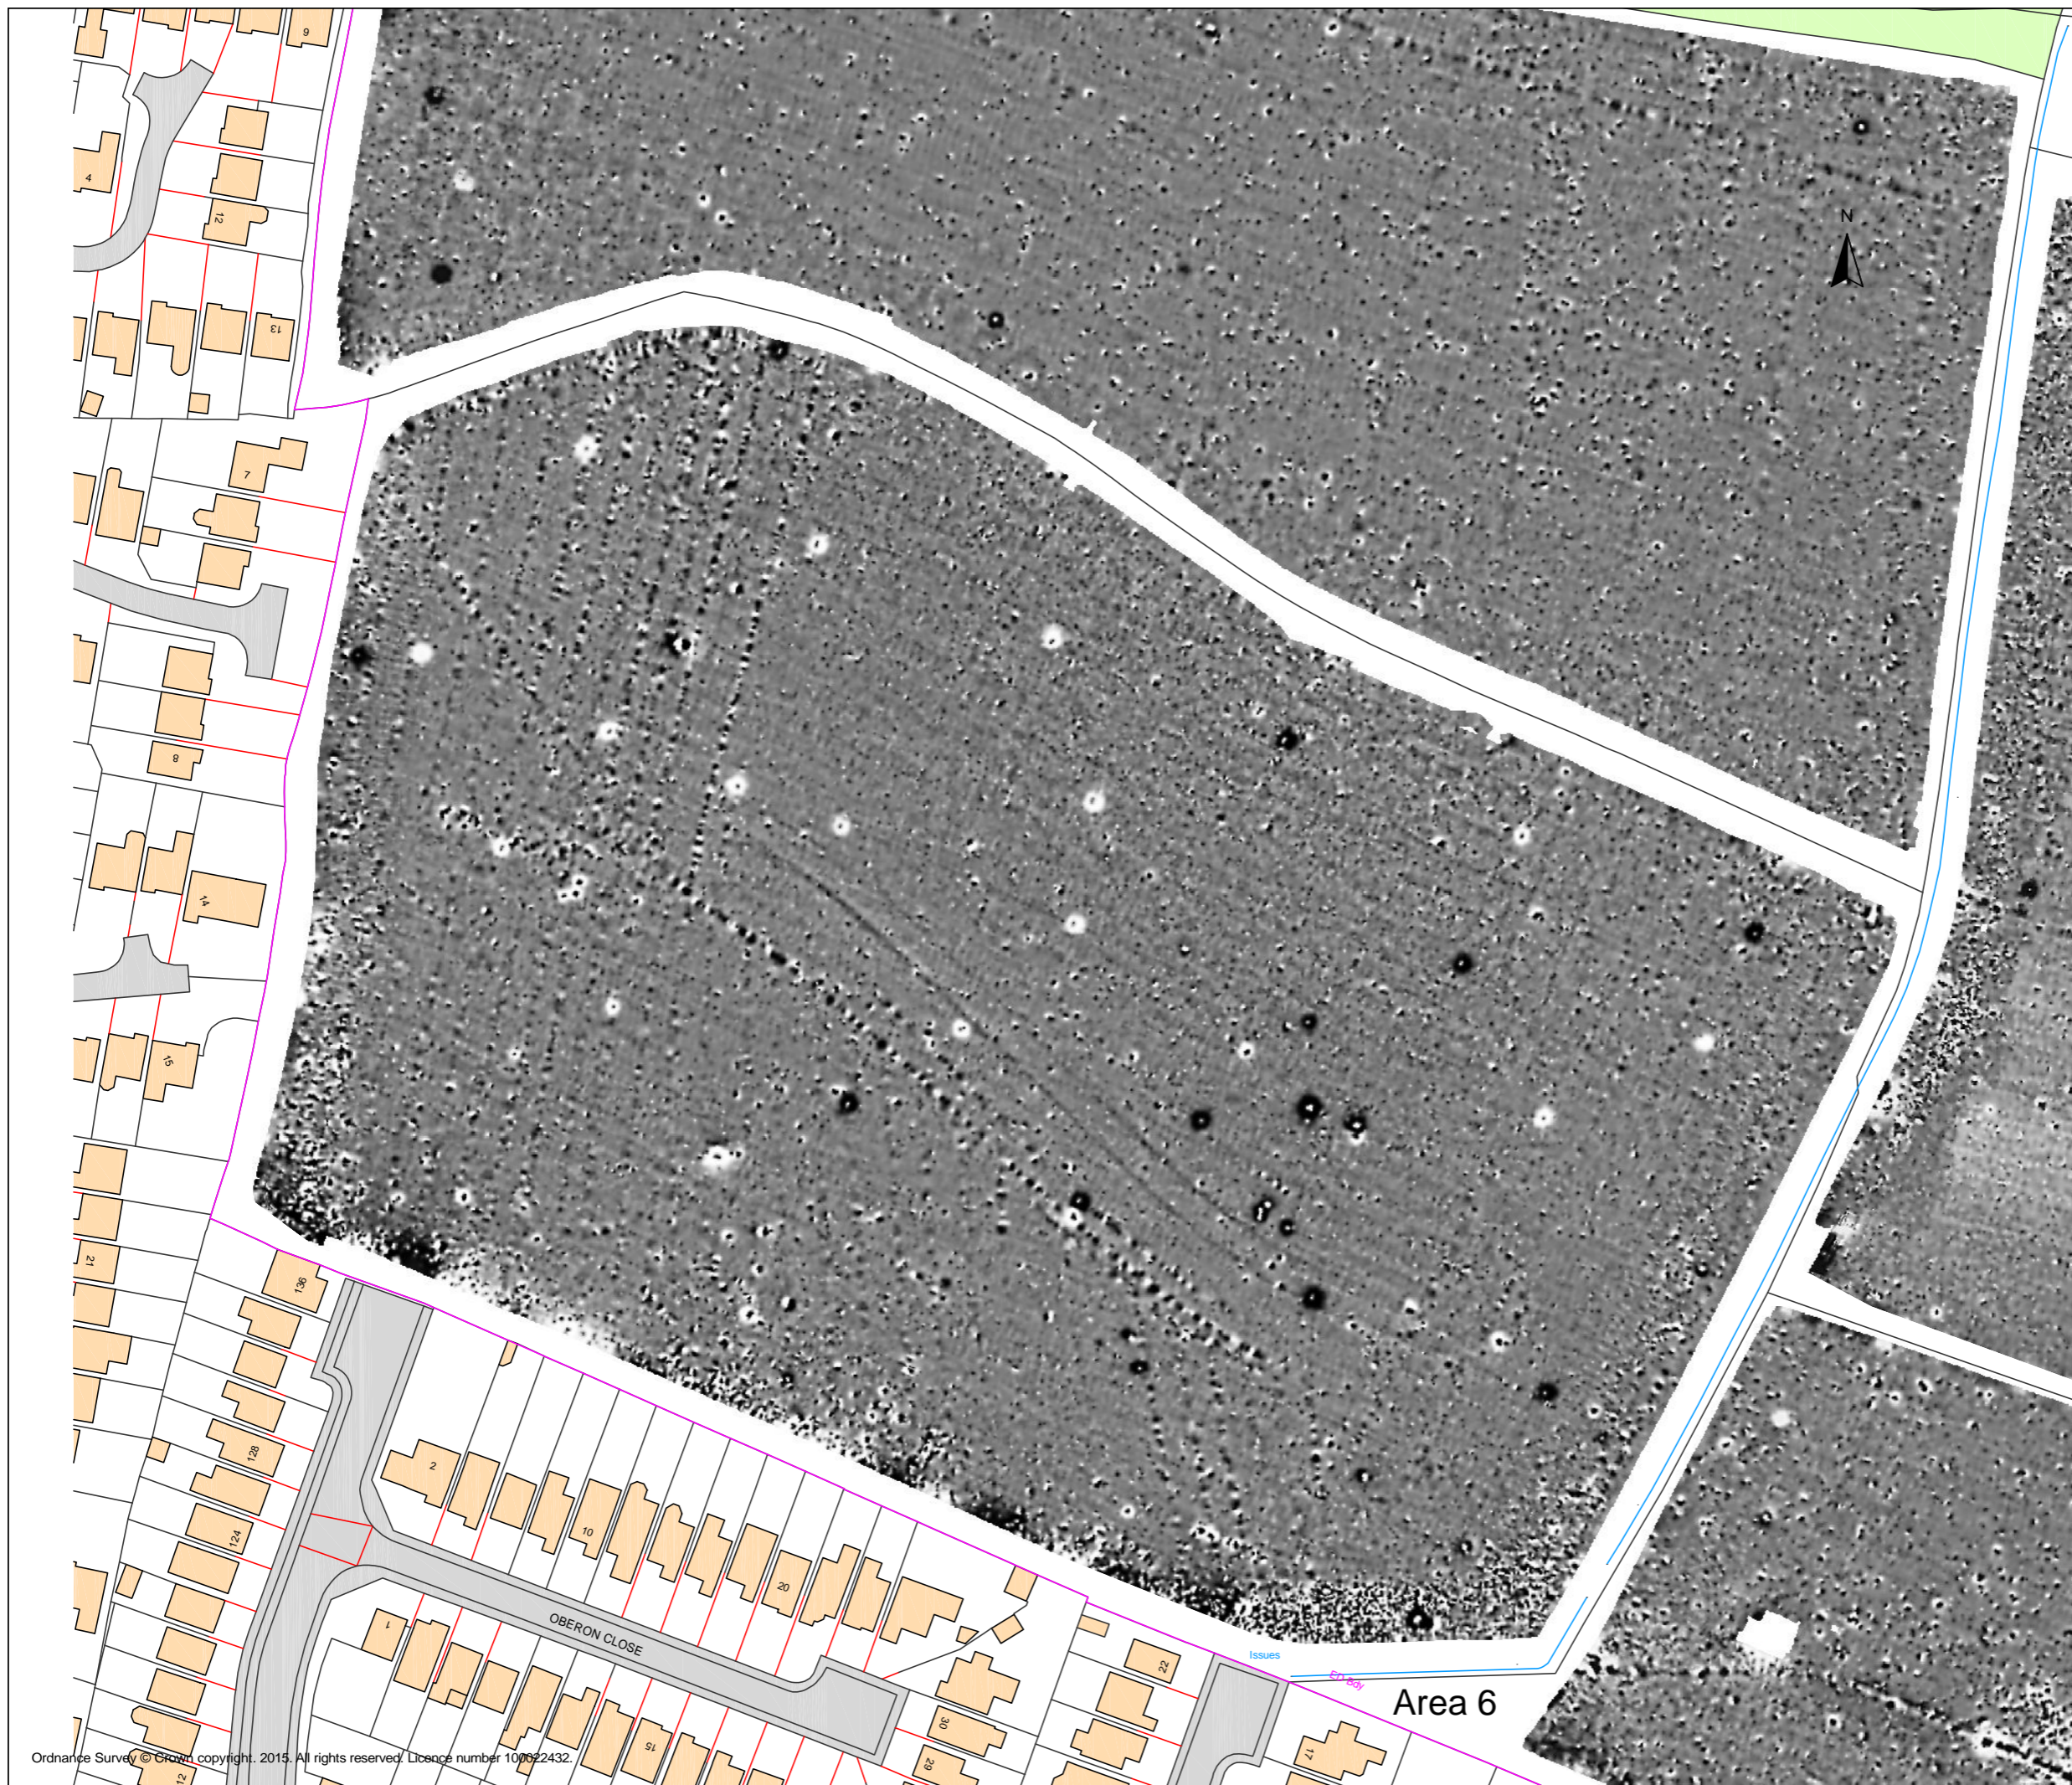

Geophysical Survey  
Land off Wentworth Drive  
Nuneaton  
Warwickshire

Greyscale plot of minimally  
processed magnetometer data -  
Area 6

SCALE 1:1250

SCALE TRUE AT A3

DRAWN BY  
KTD

CHECKED BY  
DJS

FIG 18