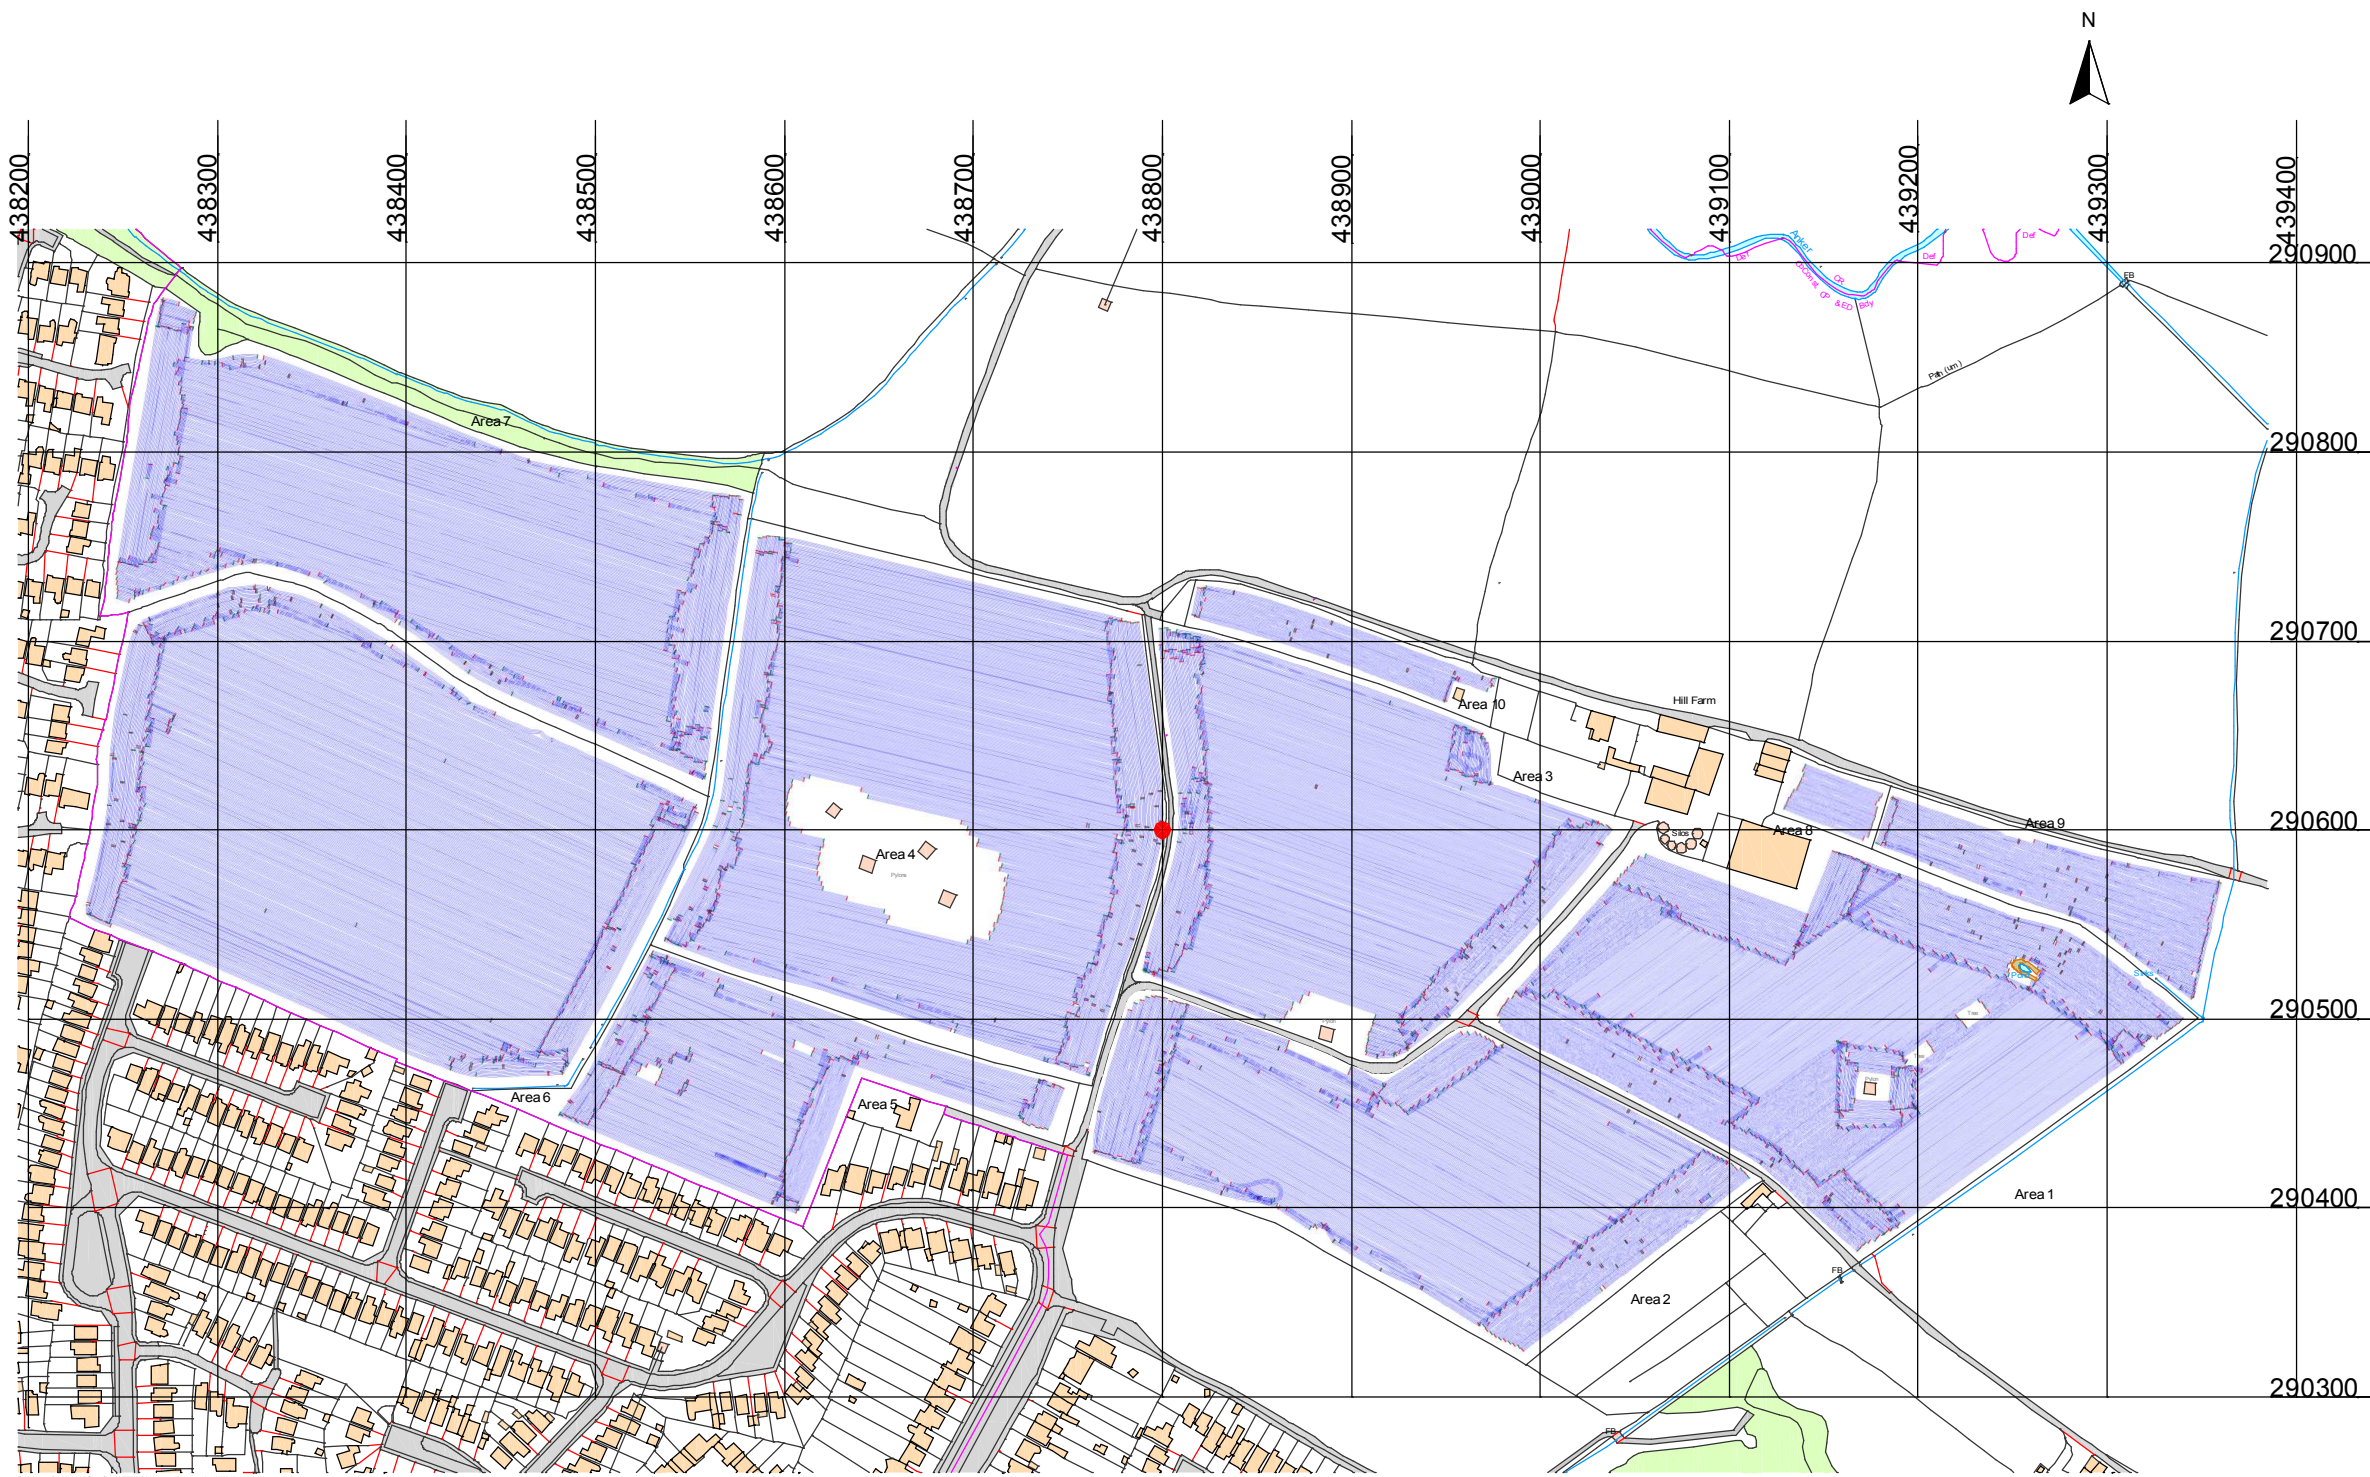

**Geophysical Survey
Land off Wentworth Drive
Nuneaton
Warwickshire**

Referencing information

Referencing grid to OSGB36 datum at 100m intervals

- 438800 290600
- Survey tracks
- - - Survey track start
- - - Survey track stop

SCALE 1:4000

SCALE TRUE AT A3