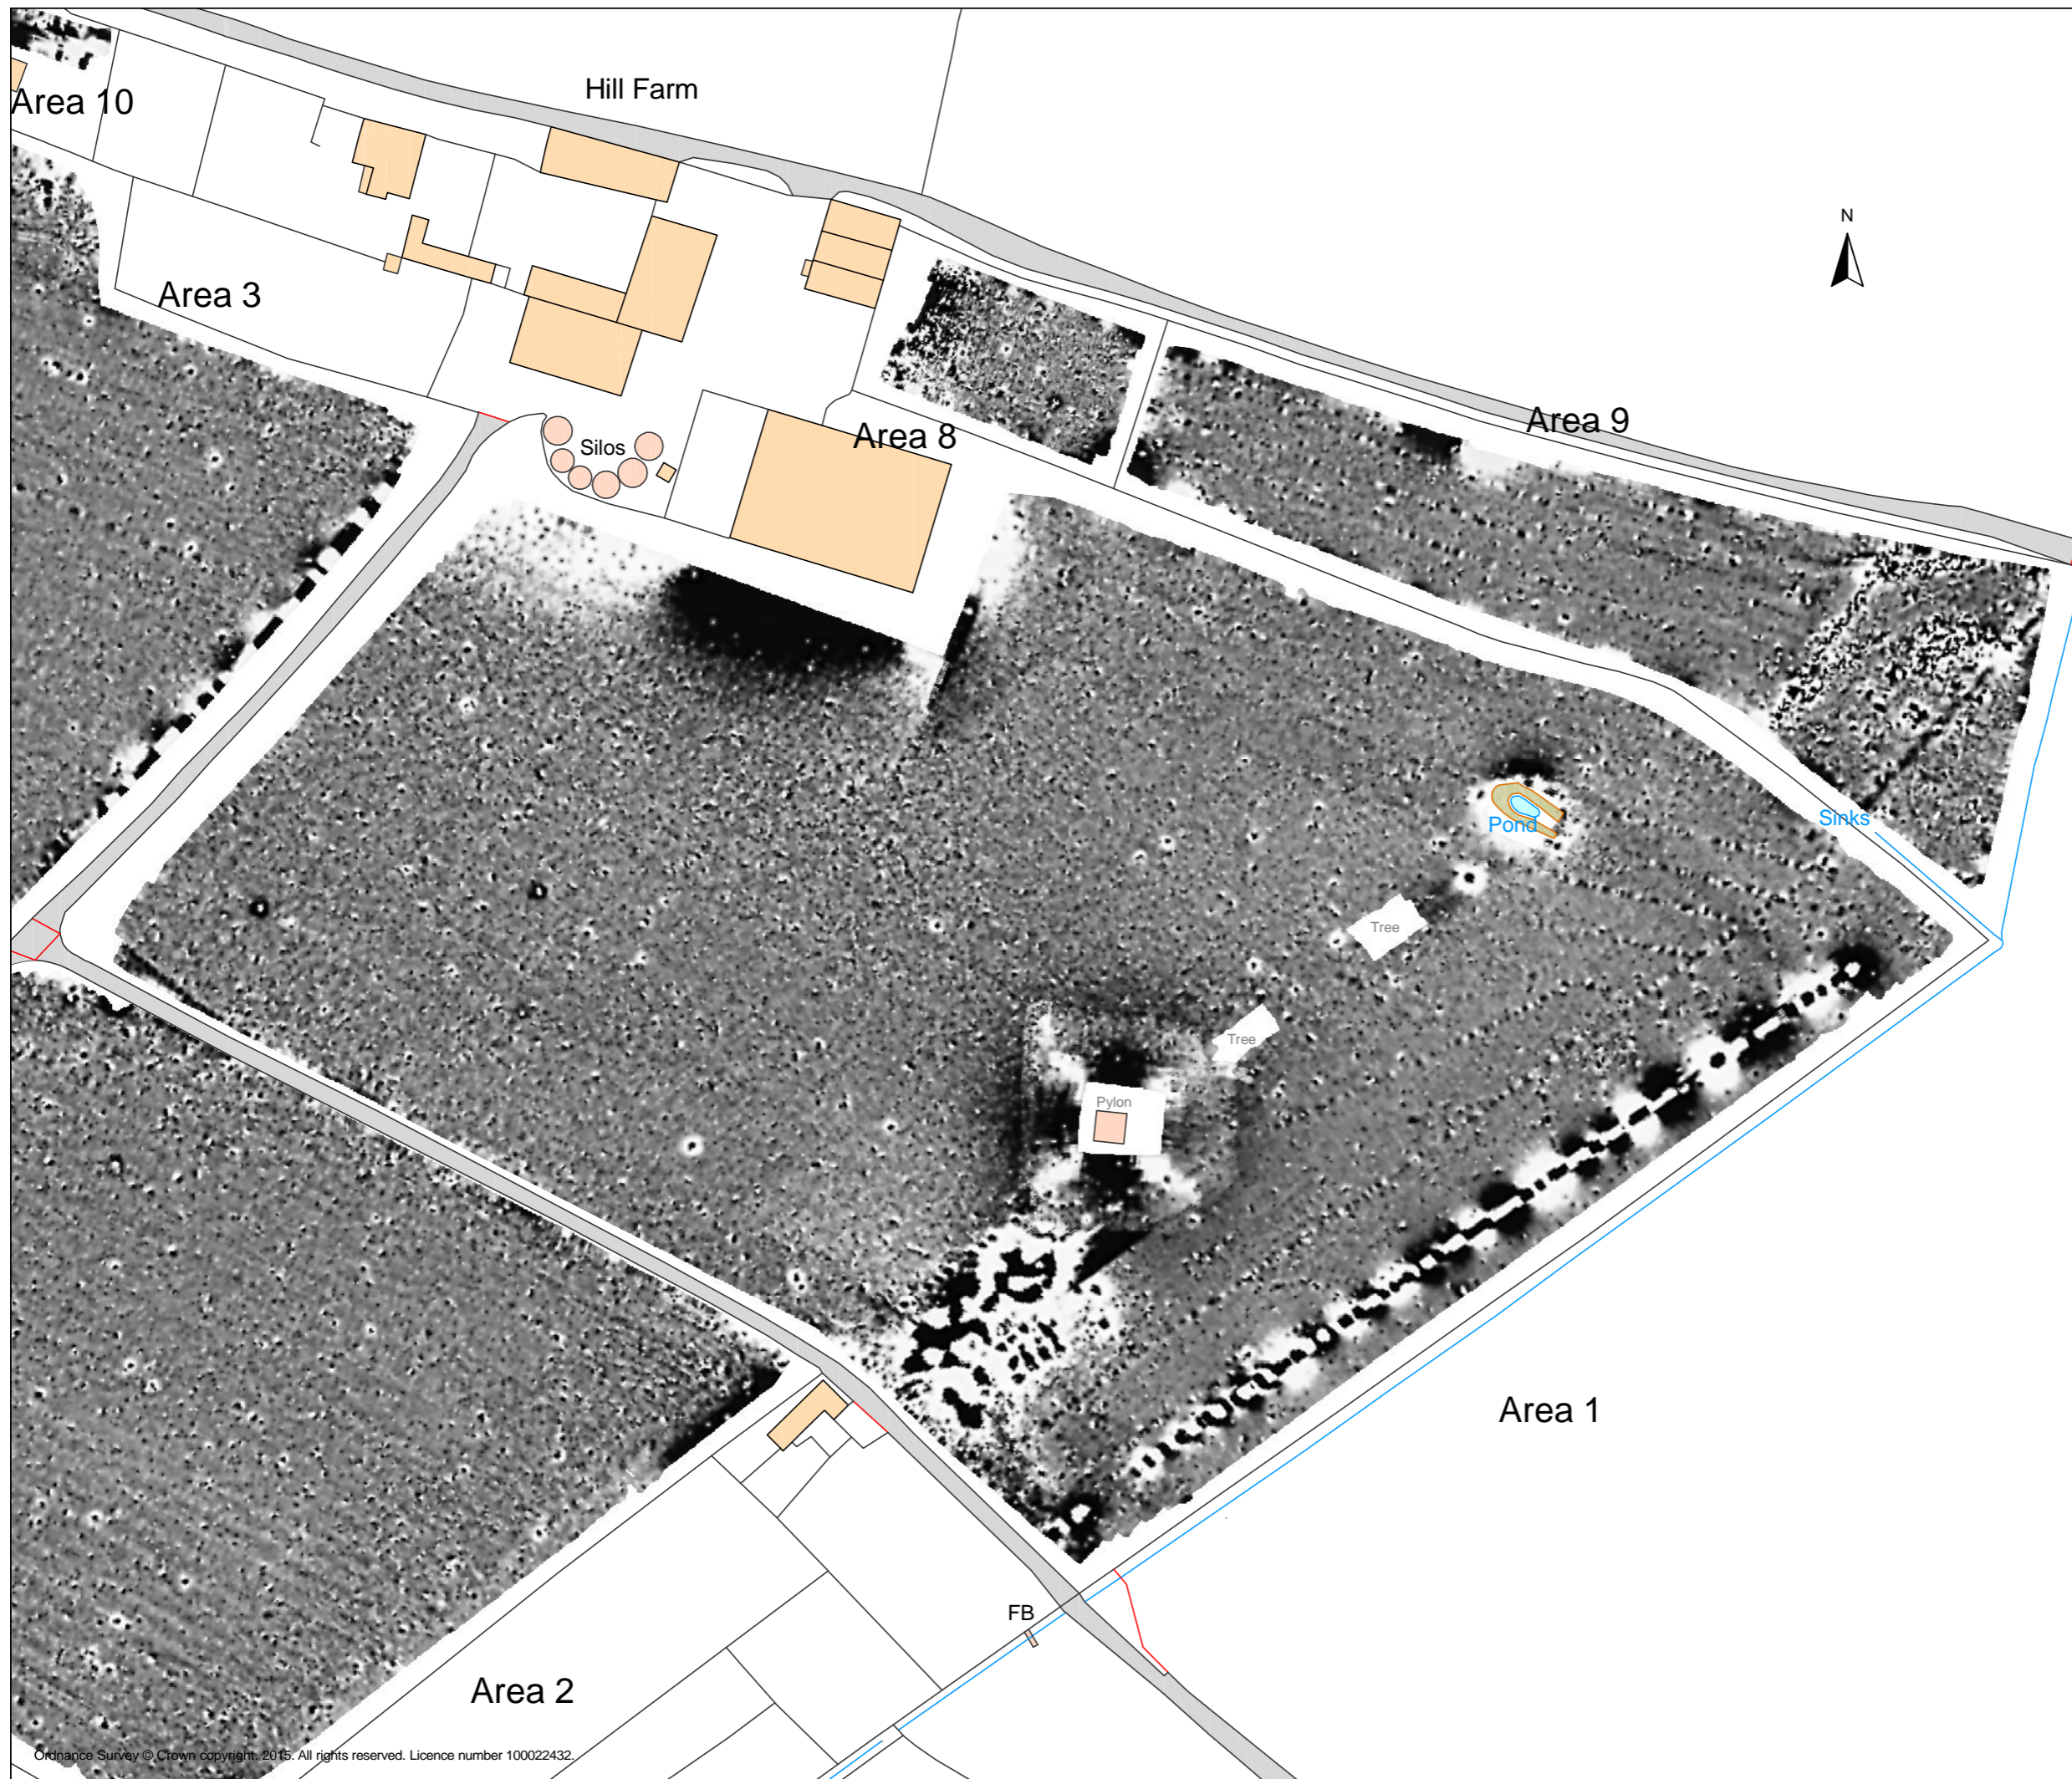

**Geophysical Survey**  
**Land off Wentworth Drive**  
**Nuneaton**  
**Warwickshire**

**Greyscale plot of minimally processed magnetometer data - Areas 1, 8 & 9**

**SCALE 1:1250**

SCALE TRUE AT A3

DRAWN BY  
**KTD**