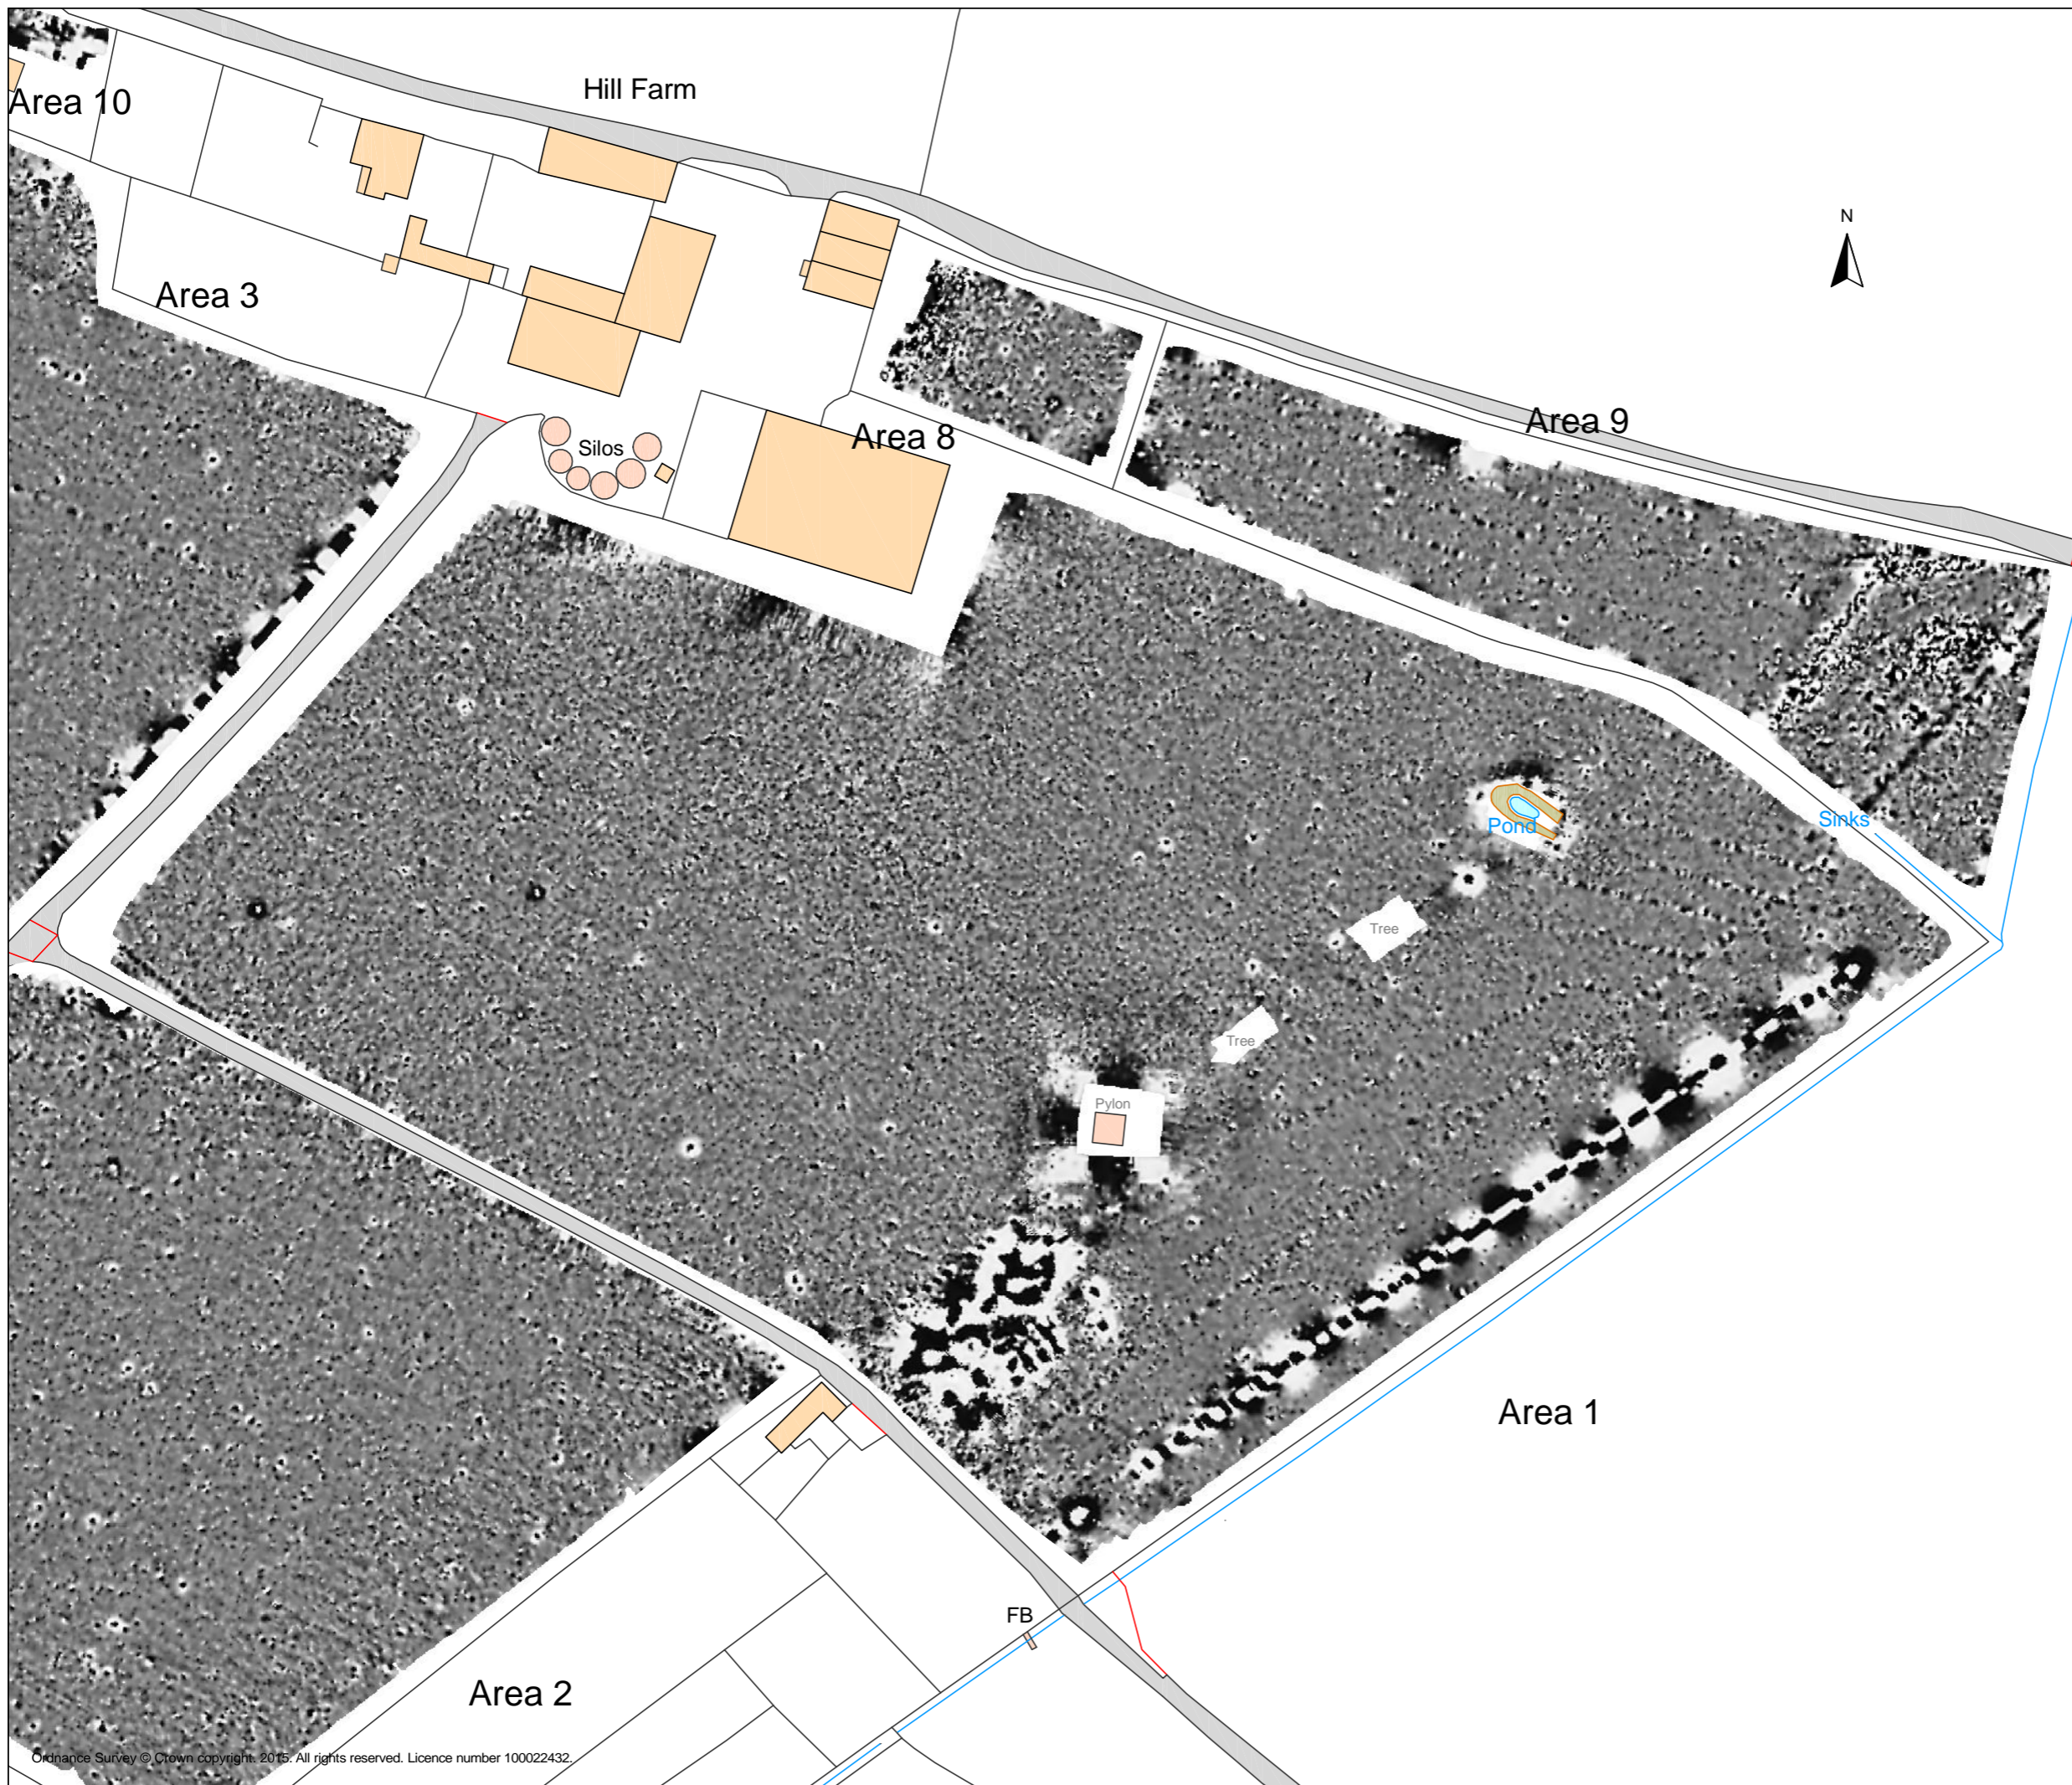

Geophysical Survey  
Land off Wentworth Drive  
Nuneaton  
Warwickshire

Greyscale plot of high pass filtered magnetometer data - Areas 1, 8 & 9

SCALE 1:1250

SCALE TRUE AT A3

DRAWN BY  
KTD

CHECKED BY  
DJS

FIG 07