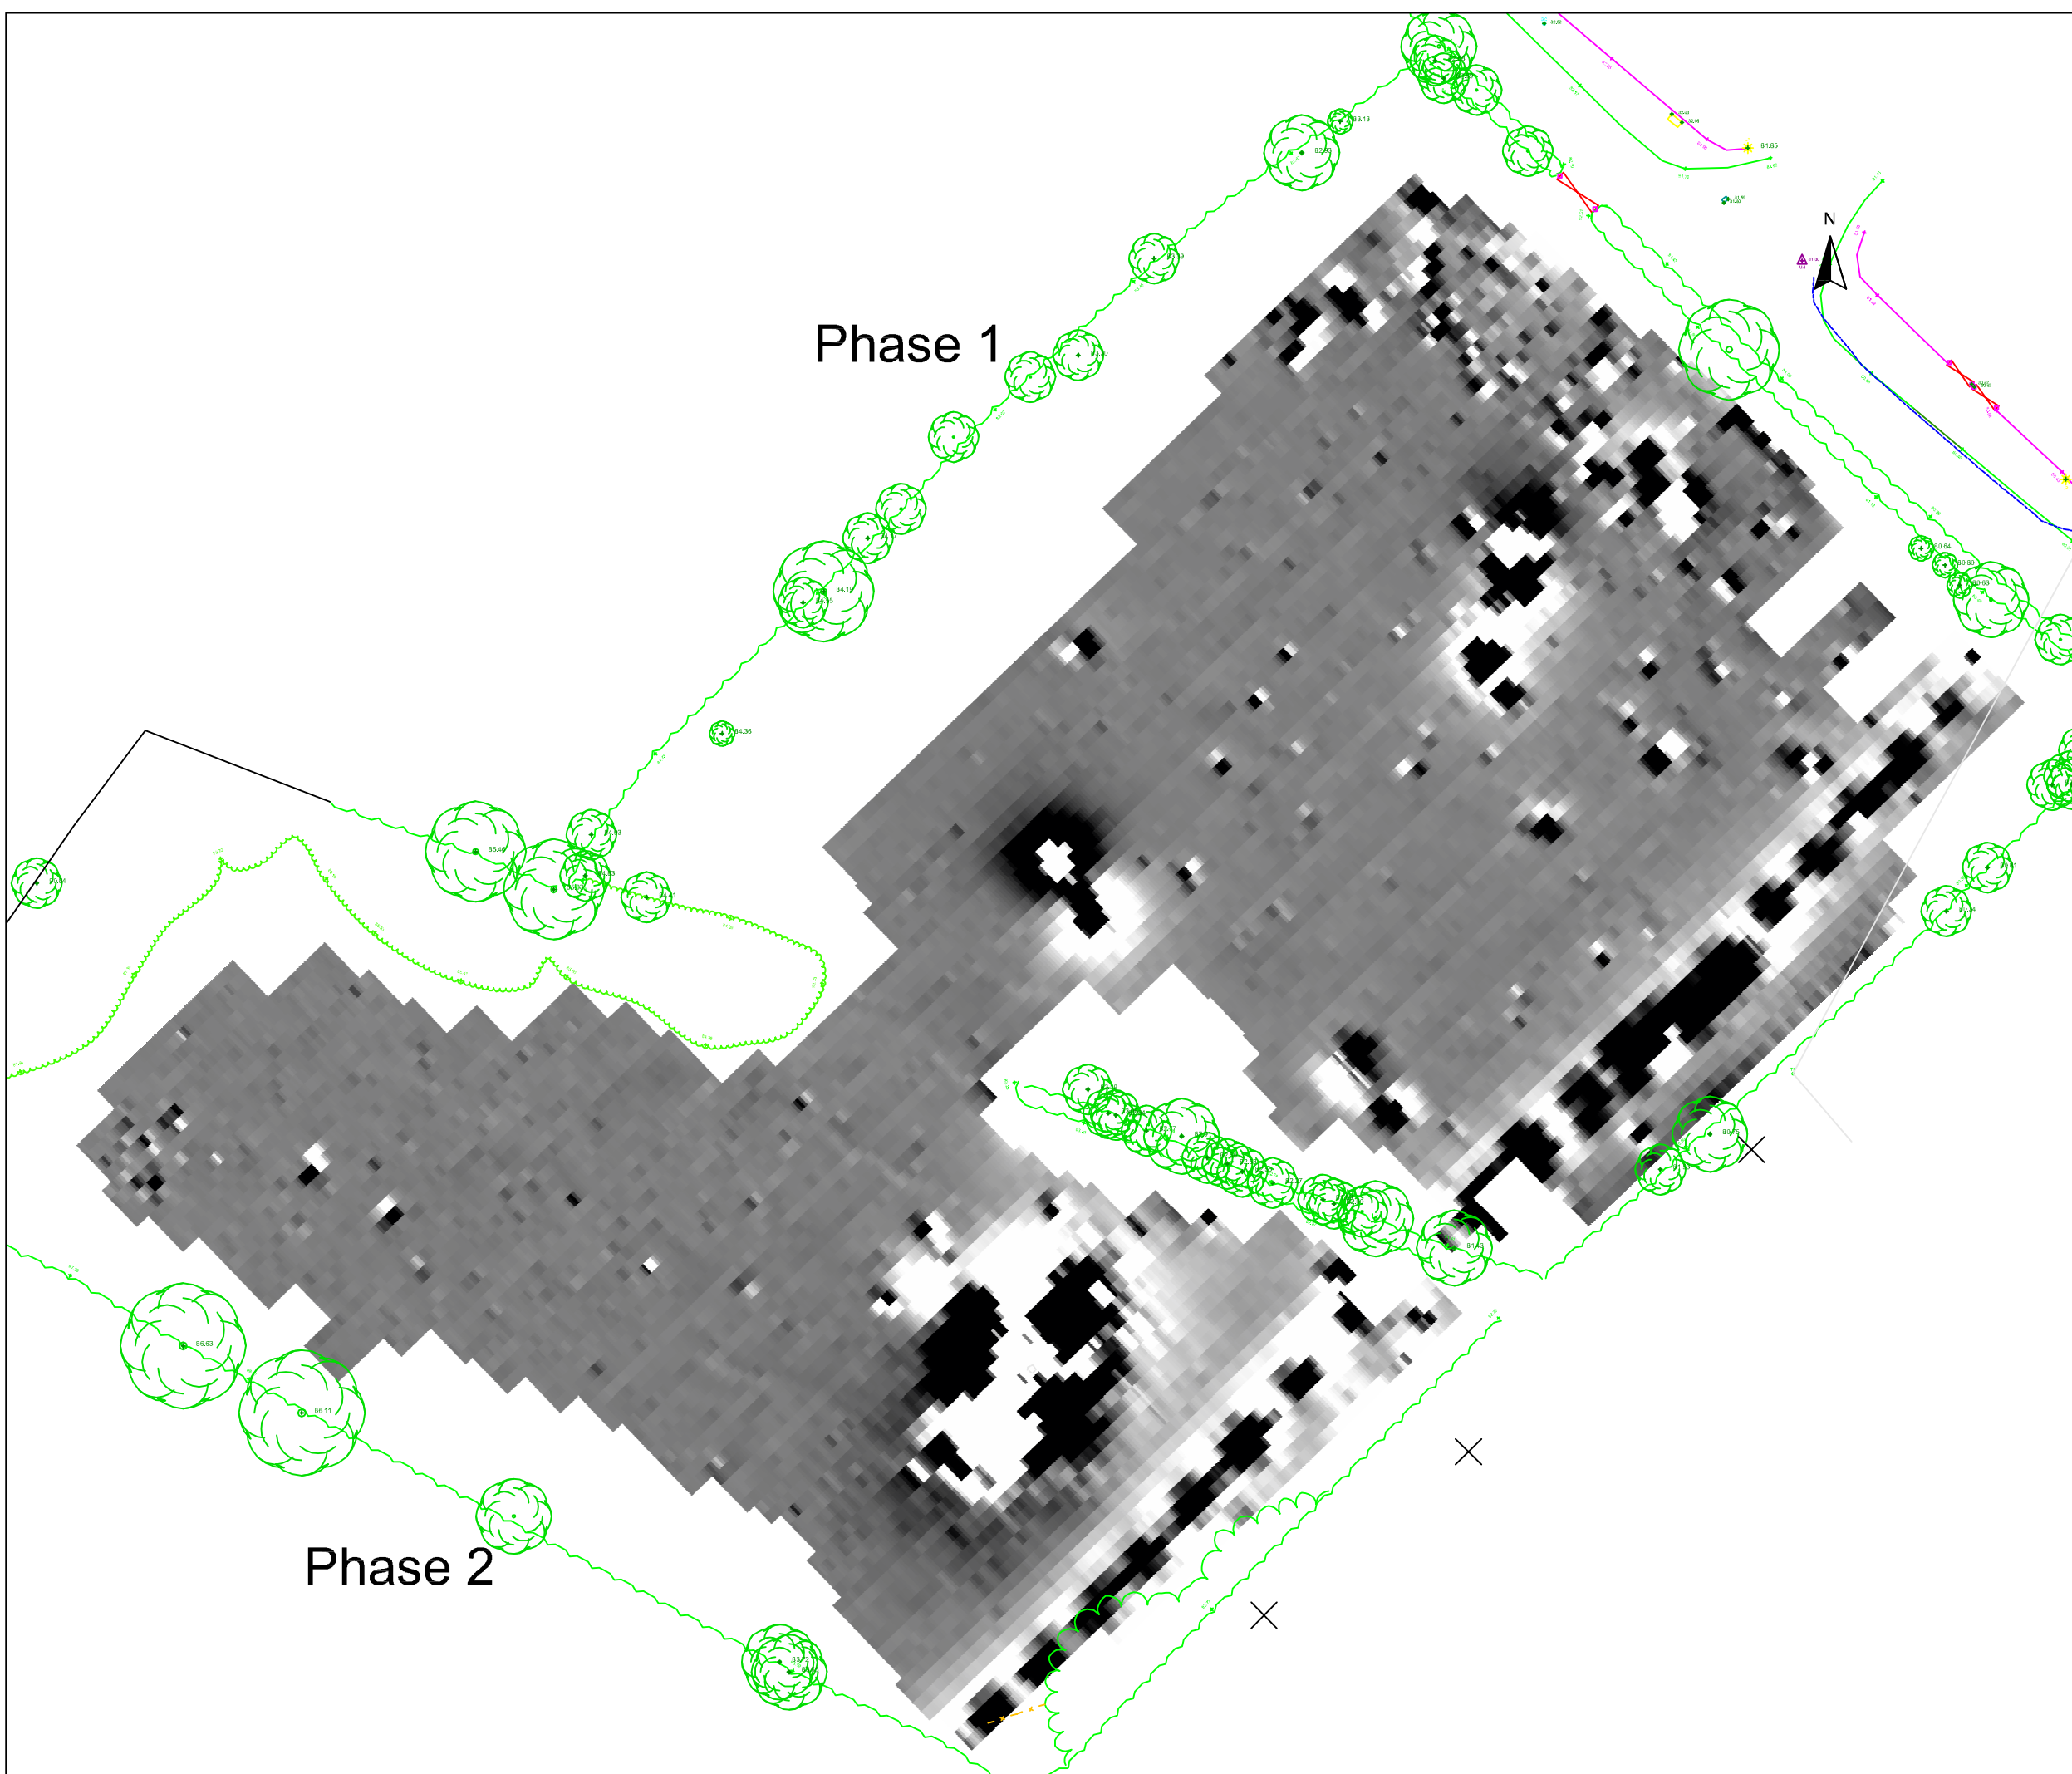

**Geophysical Survey
Land off Sparry Lane
Carharrack
Redruth**

**Greyscale plot of raw
magnetometer data**

SCALE 1:500

SCALE TRUE AT A3

FIG 03