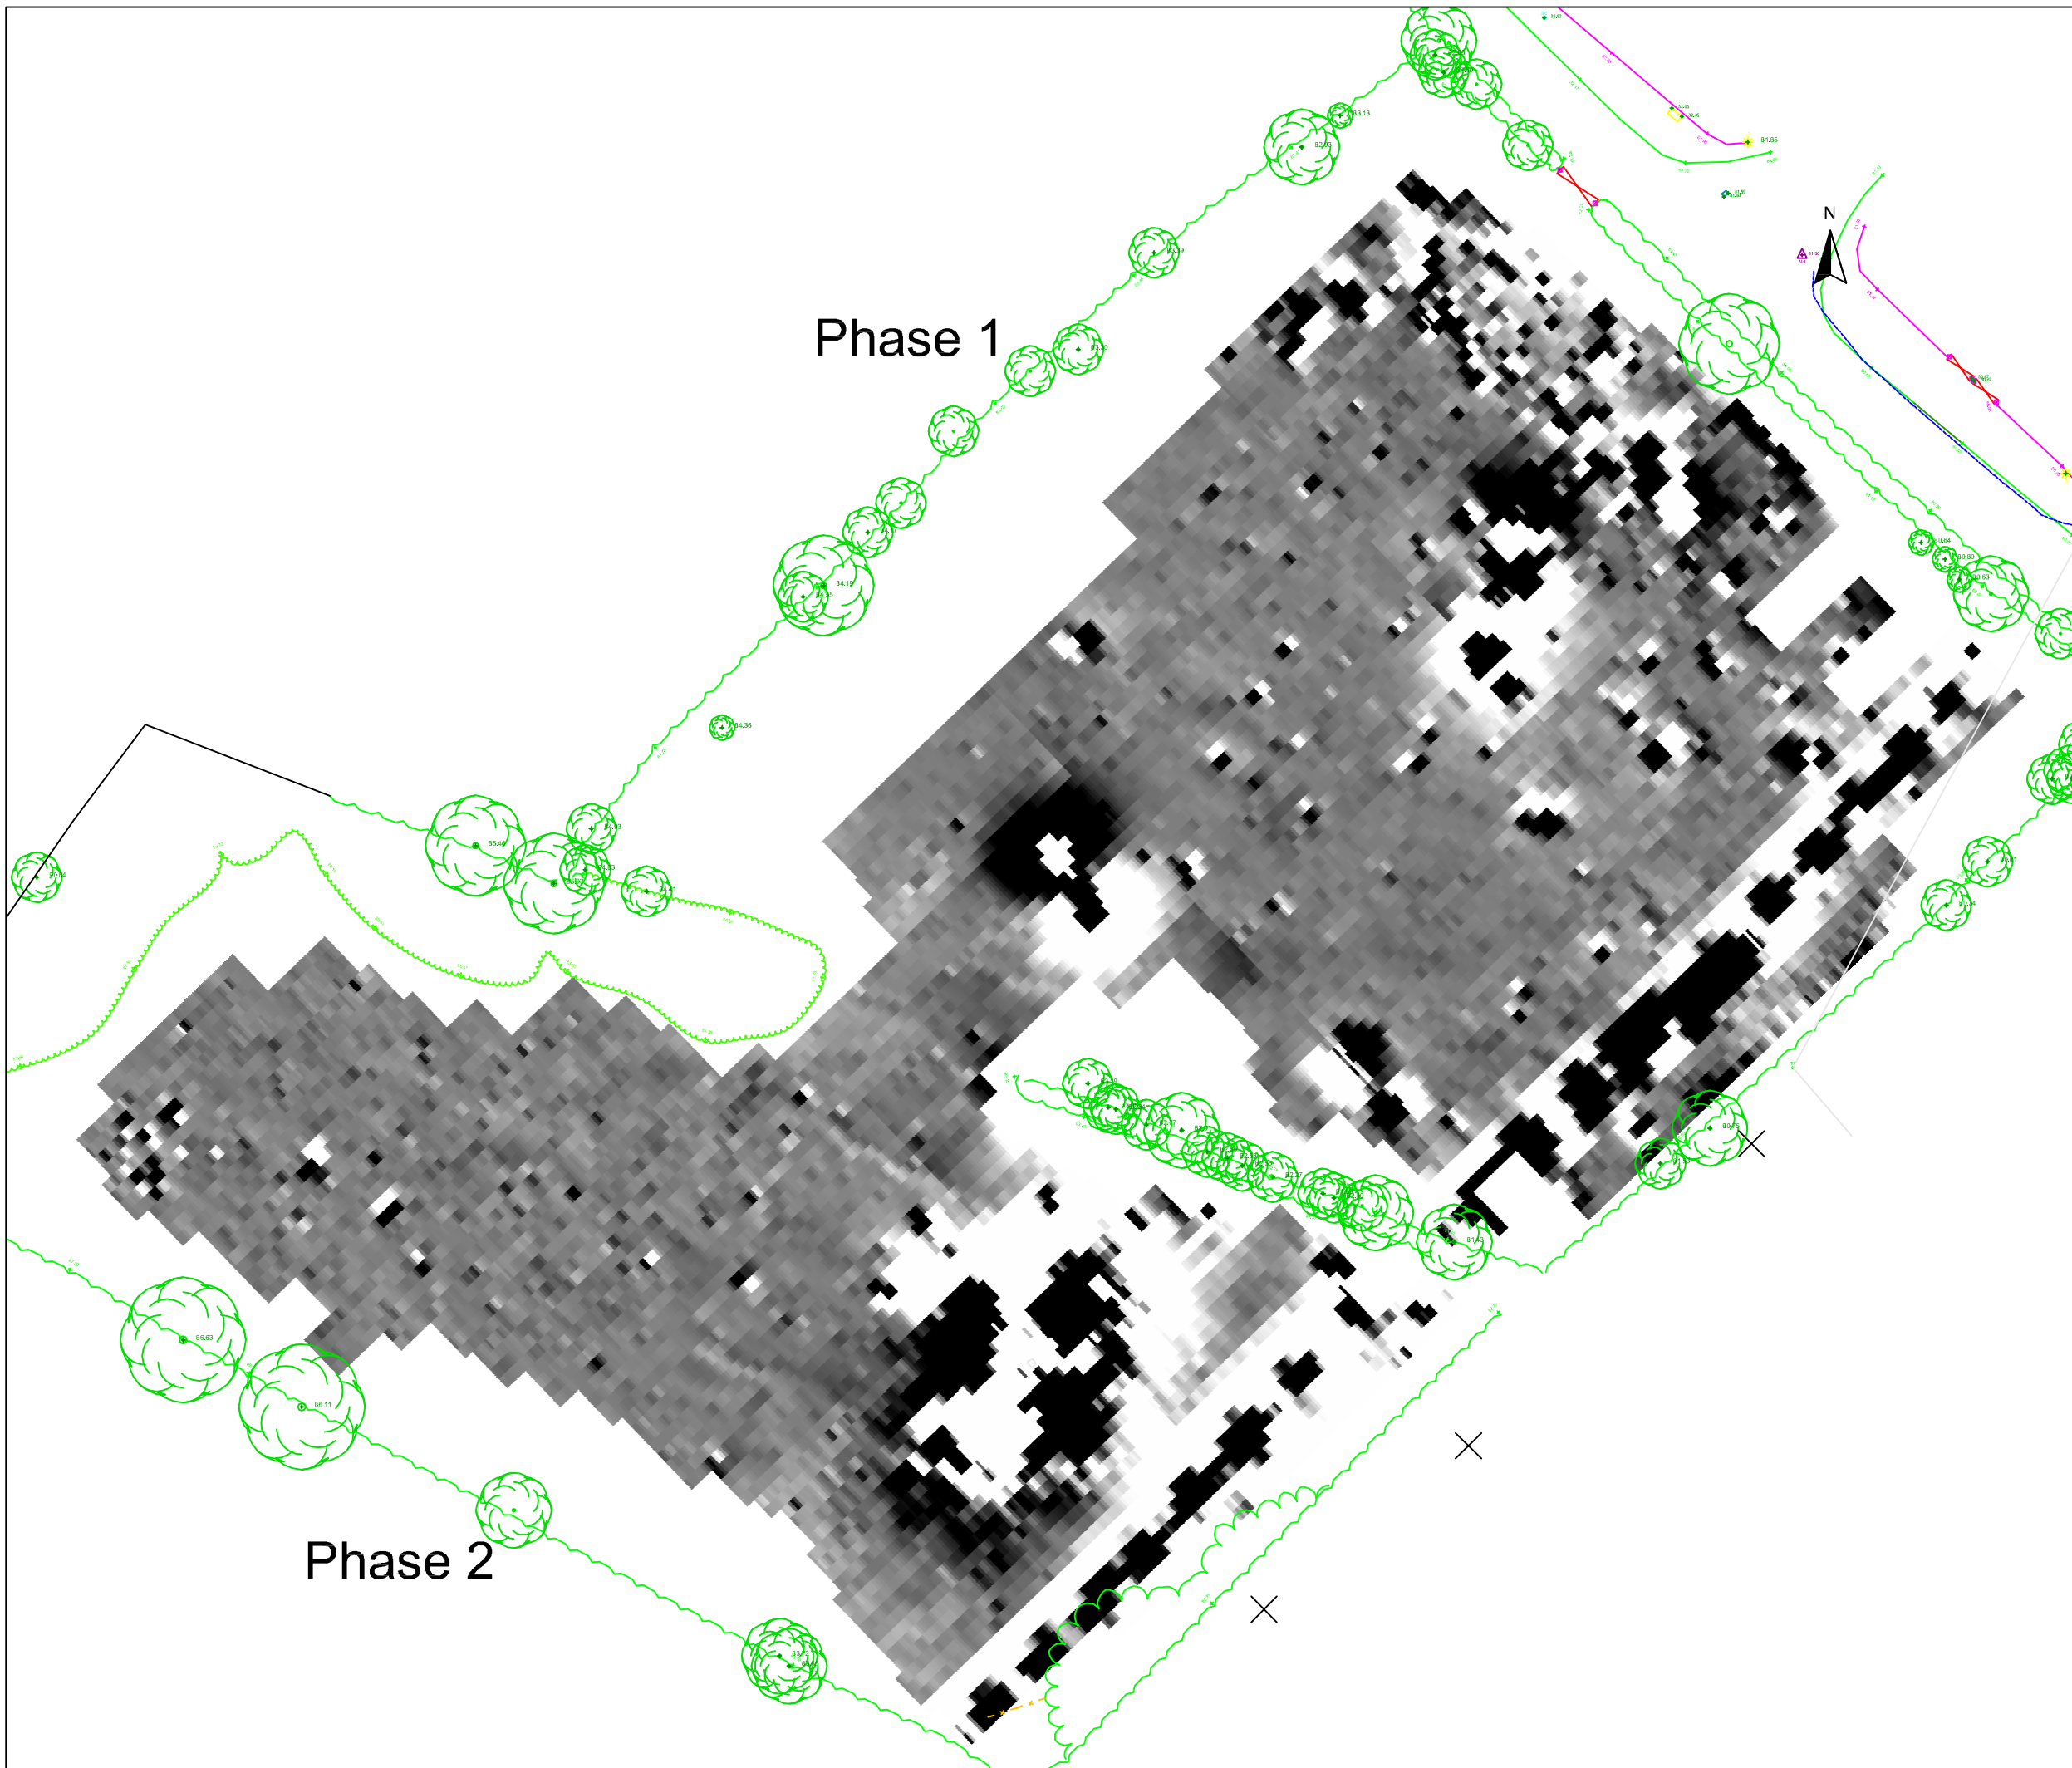

**Geophysical Survey
Land off Sparry Lane
Carharrack
Redruth**

**Greyscale plot of processed
magnetometer data**

SCALE 1:500

SCALE TRUE AT A3

FIG 04