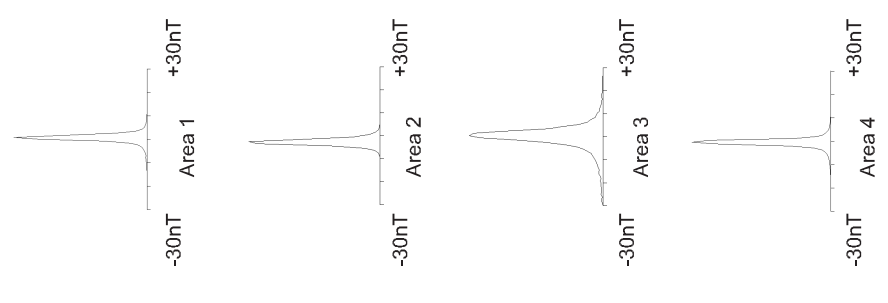

Geophysical Survey
Five Islands School
St Mary's
Isles of Scilly

Greyscale plot of raw
magnetometer data