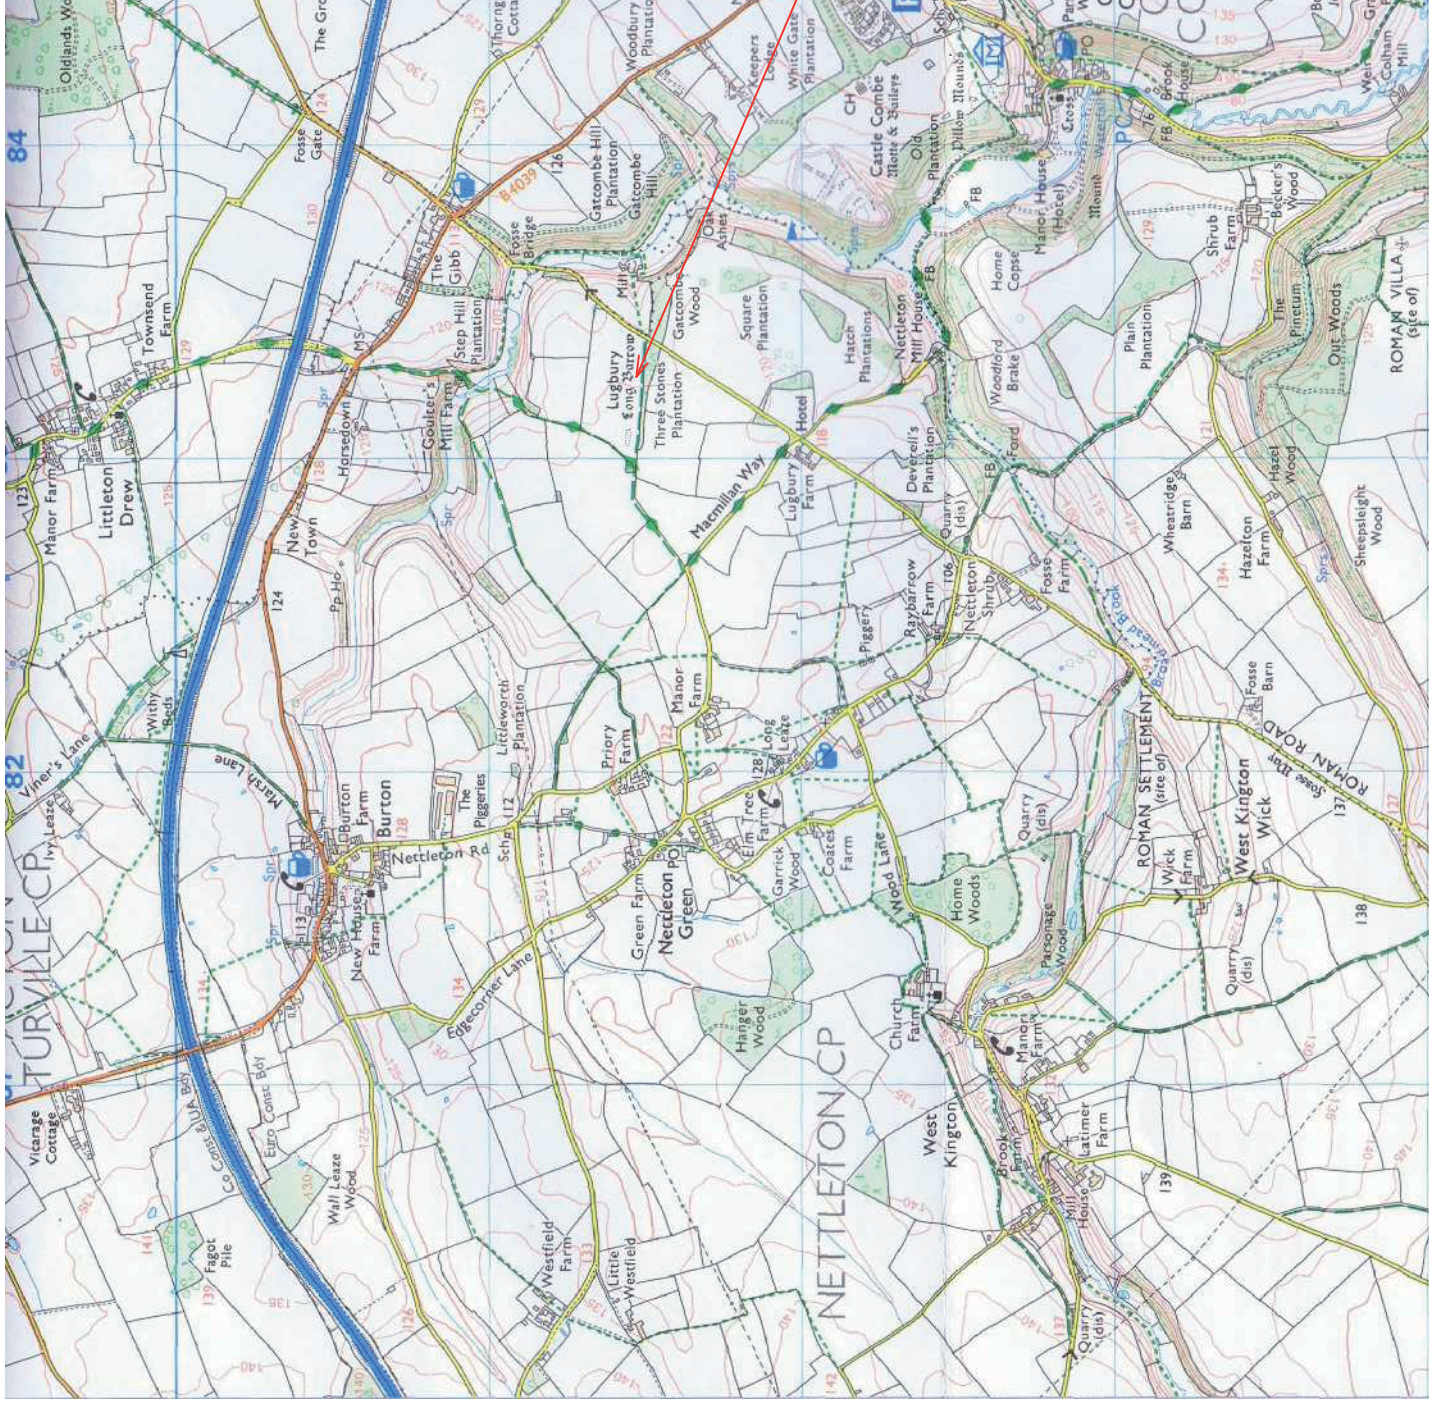

Geophysical Survey Lugbury Long Barrow Nettleton

Map of survey area

Survey location

● Survey location

Site centred on OS NGR
ST 832 735

SCALE 1:25 000

SCALE TRUE AT A3