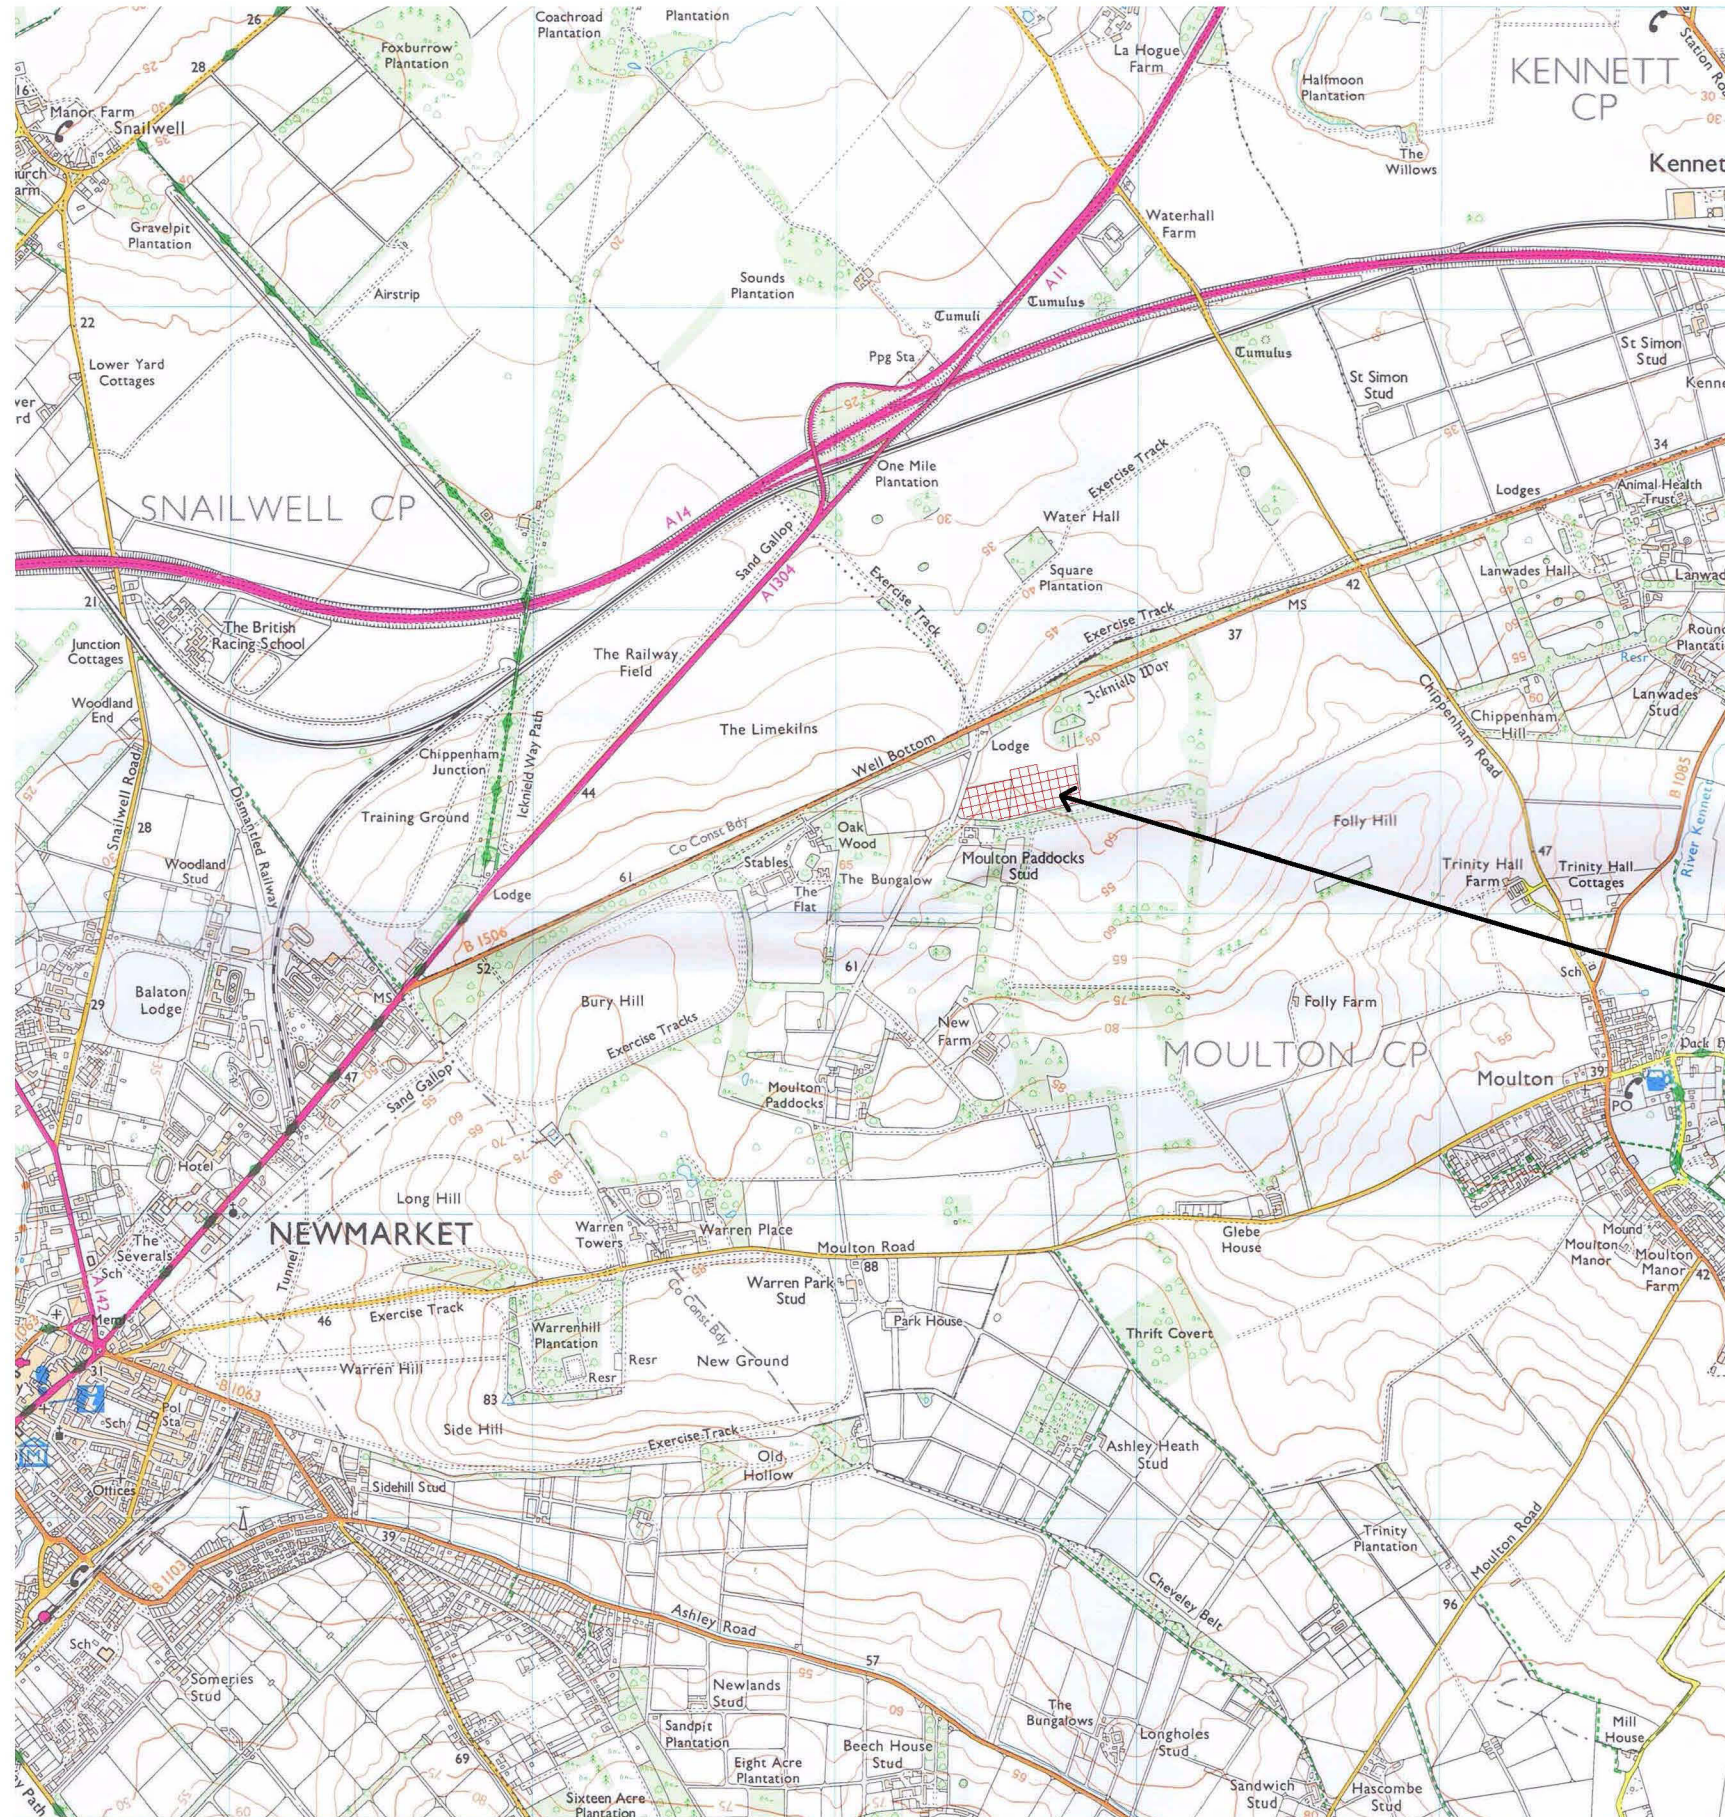

Land at Wellbottom Lodge
Moulton, Suffolk

Map of survey area

Site centred on TL 67550 65375

SCALE 1:25000 (A3)