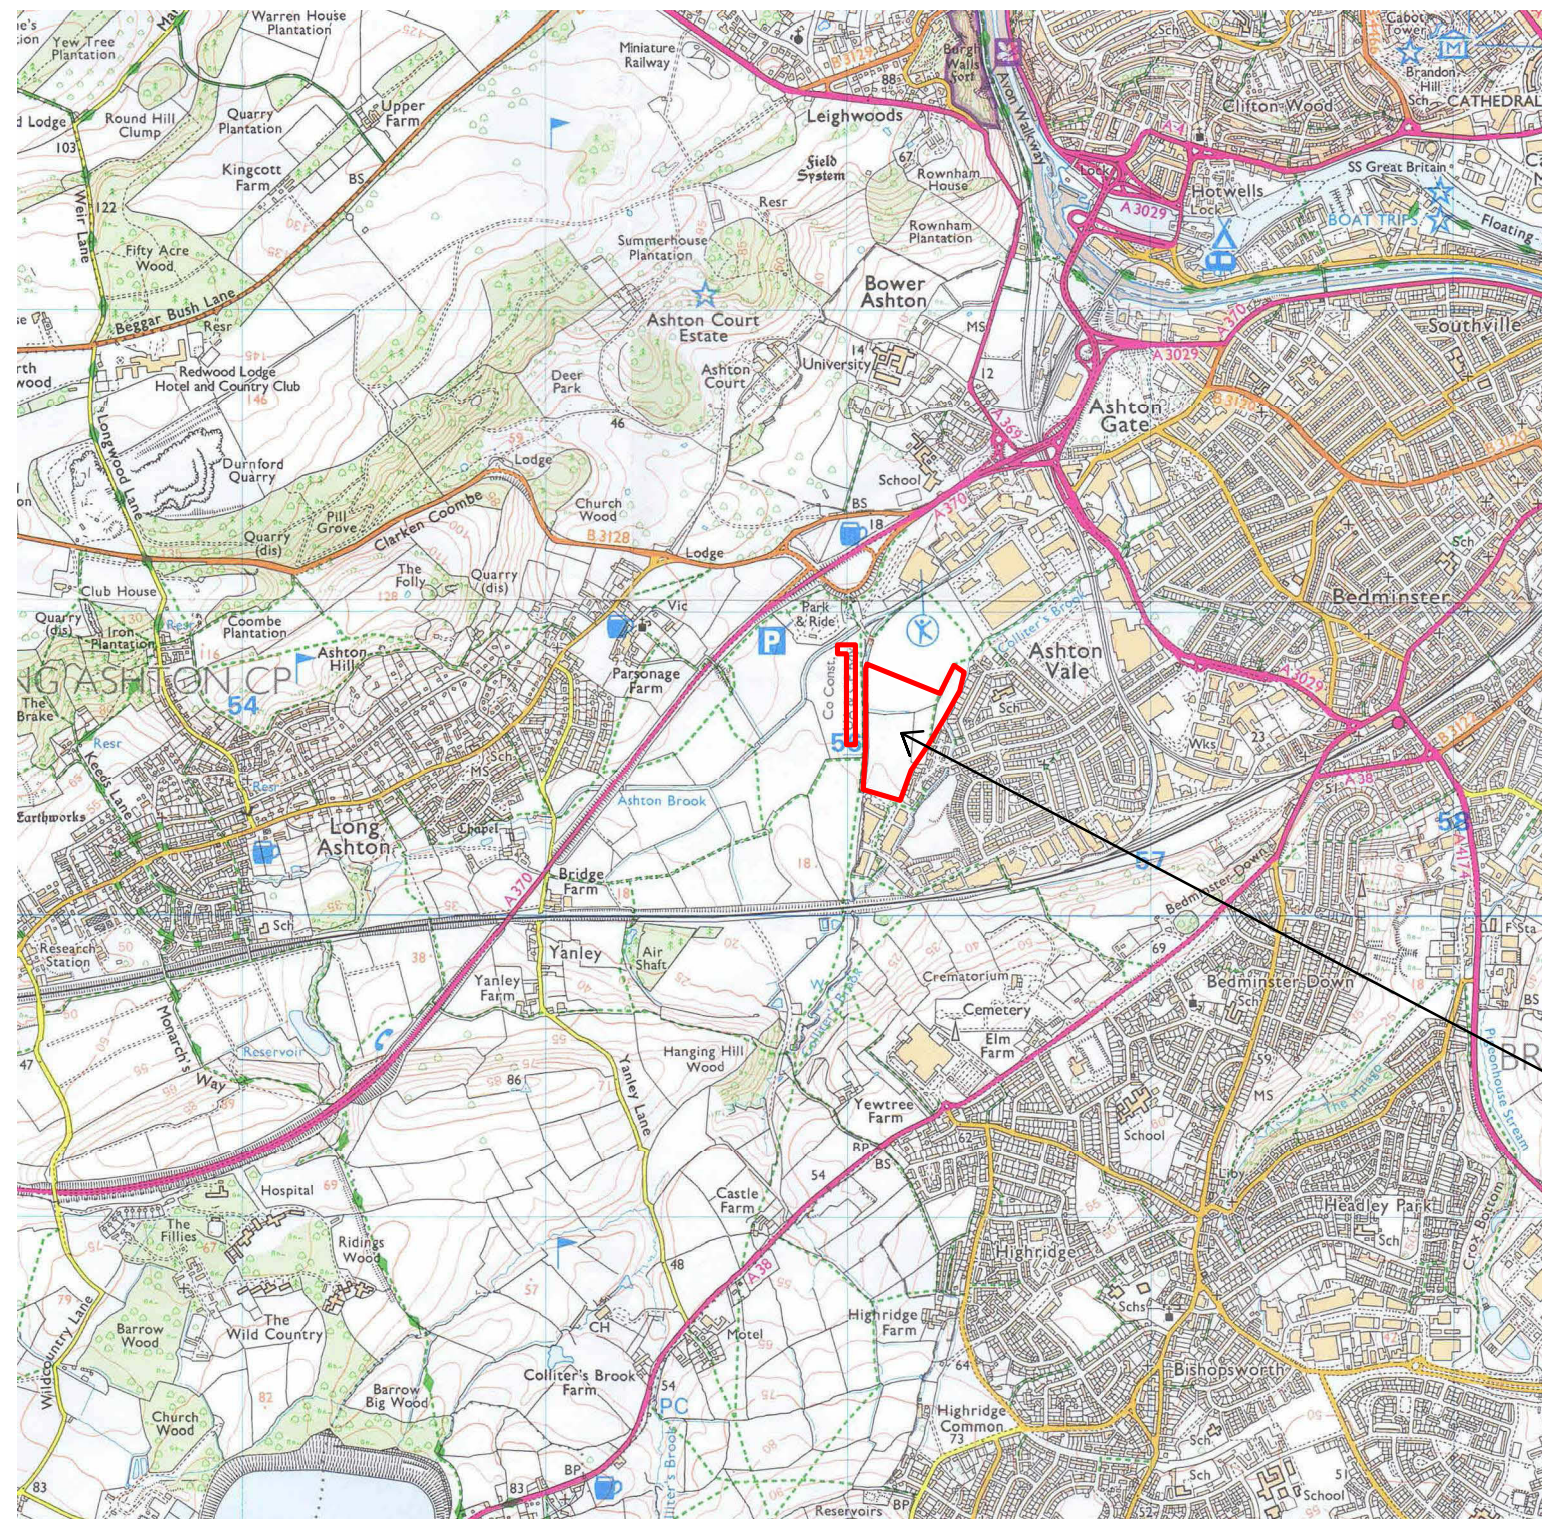

#### Map of survey area

Reproduced from OS Explorer map no.155 1:25 000  
by permission of Ordnance Survey on behalf of The  
Controller of Her Majesty's Stationery Office.  
© Crown copyright. All rights reserved.  
Licence number 100043739.

● Survey location

Site centred on OS NGR  
ST 56150 70610

SCALE 1:25 000

SCALE TRUE AT A3

Survey location