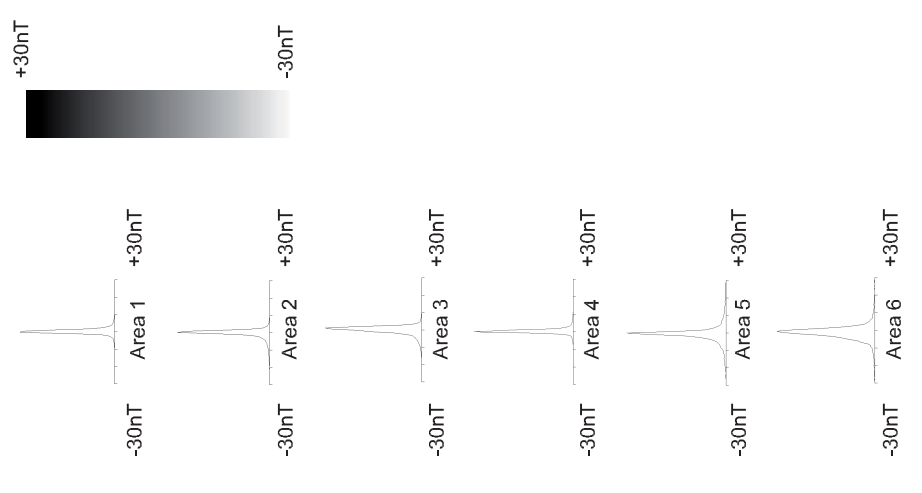

Geophysical Survey  
Ashton Vale  
Bristol

Greyscale plot of raw  
magnetometer data - Areas 1 to 6

SCALE 1:2000

SCALE TRUE AT A3