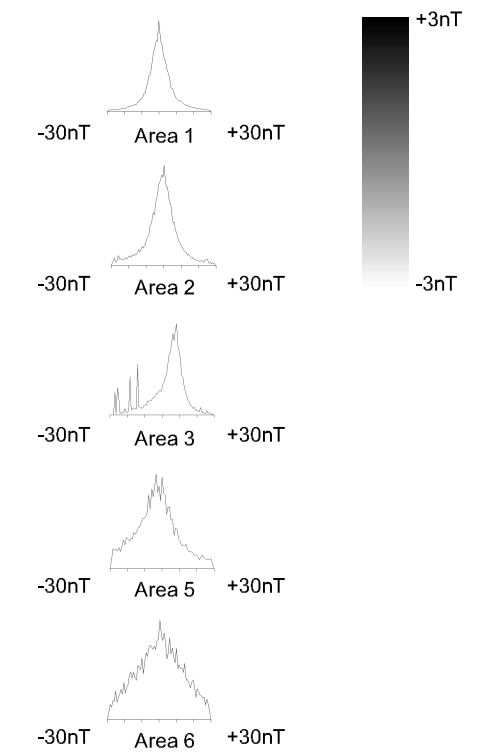

Geophysical Survey
Ashton Vale

Greyscale plot of processed
magnetometer data -
Areas 1, 2, 3, 5 and 6

SCALE 1:1250

SCALE TRUE AT A3

FIG 04