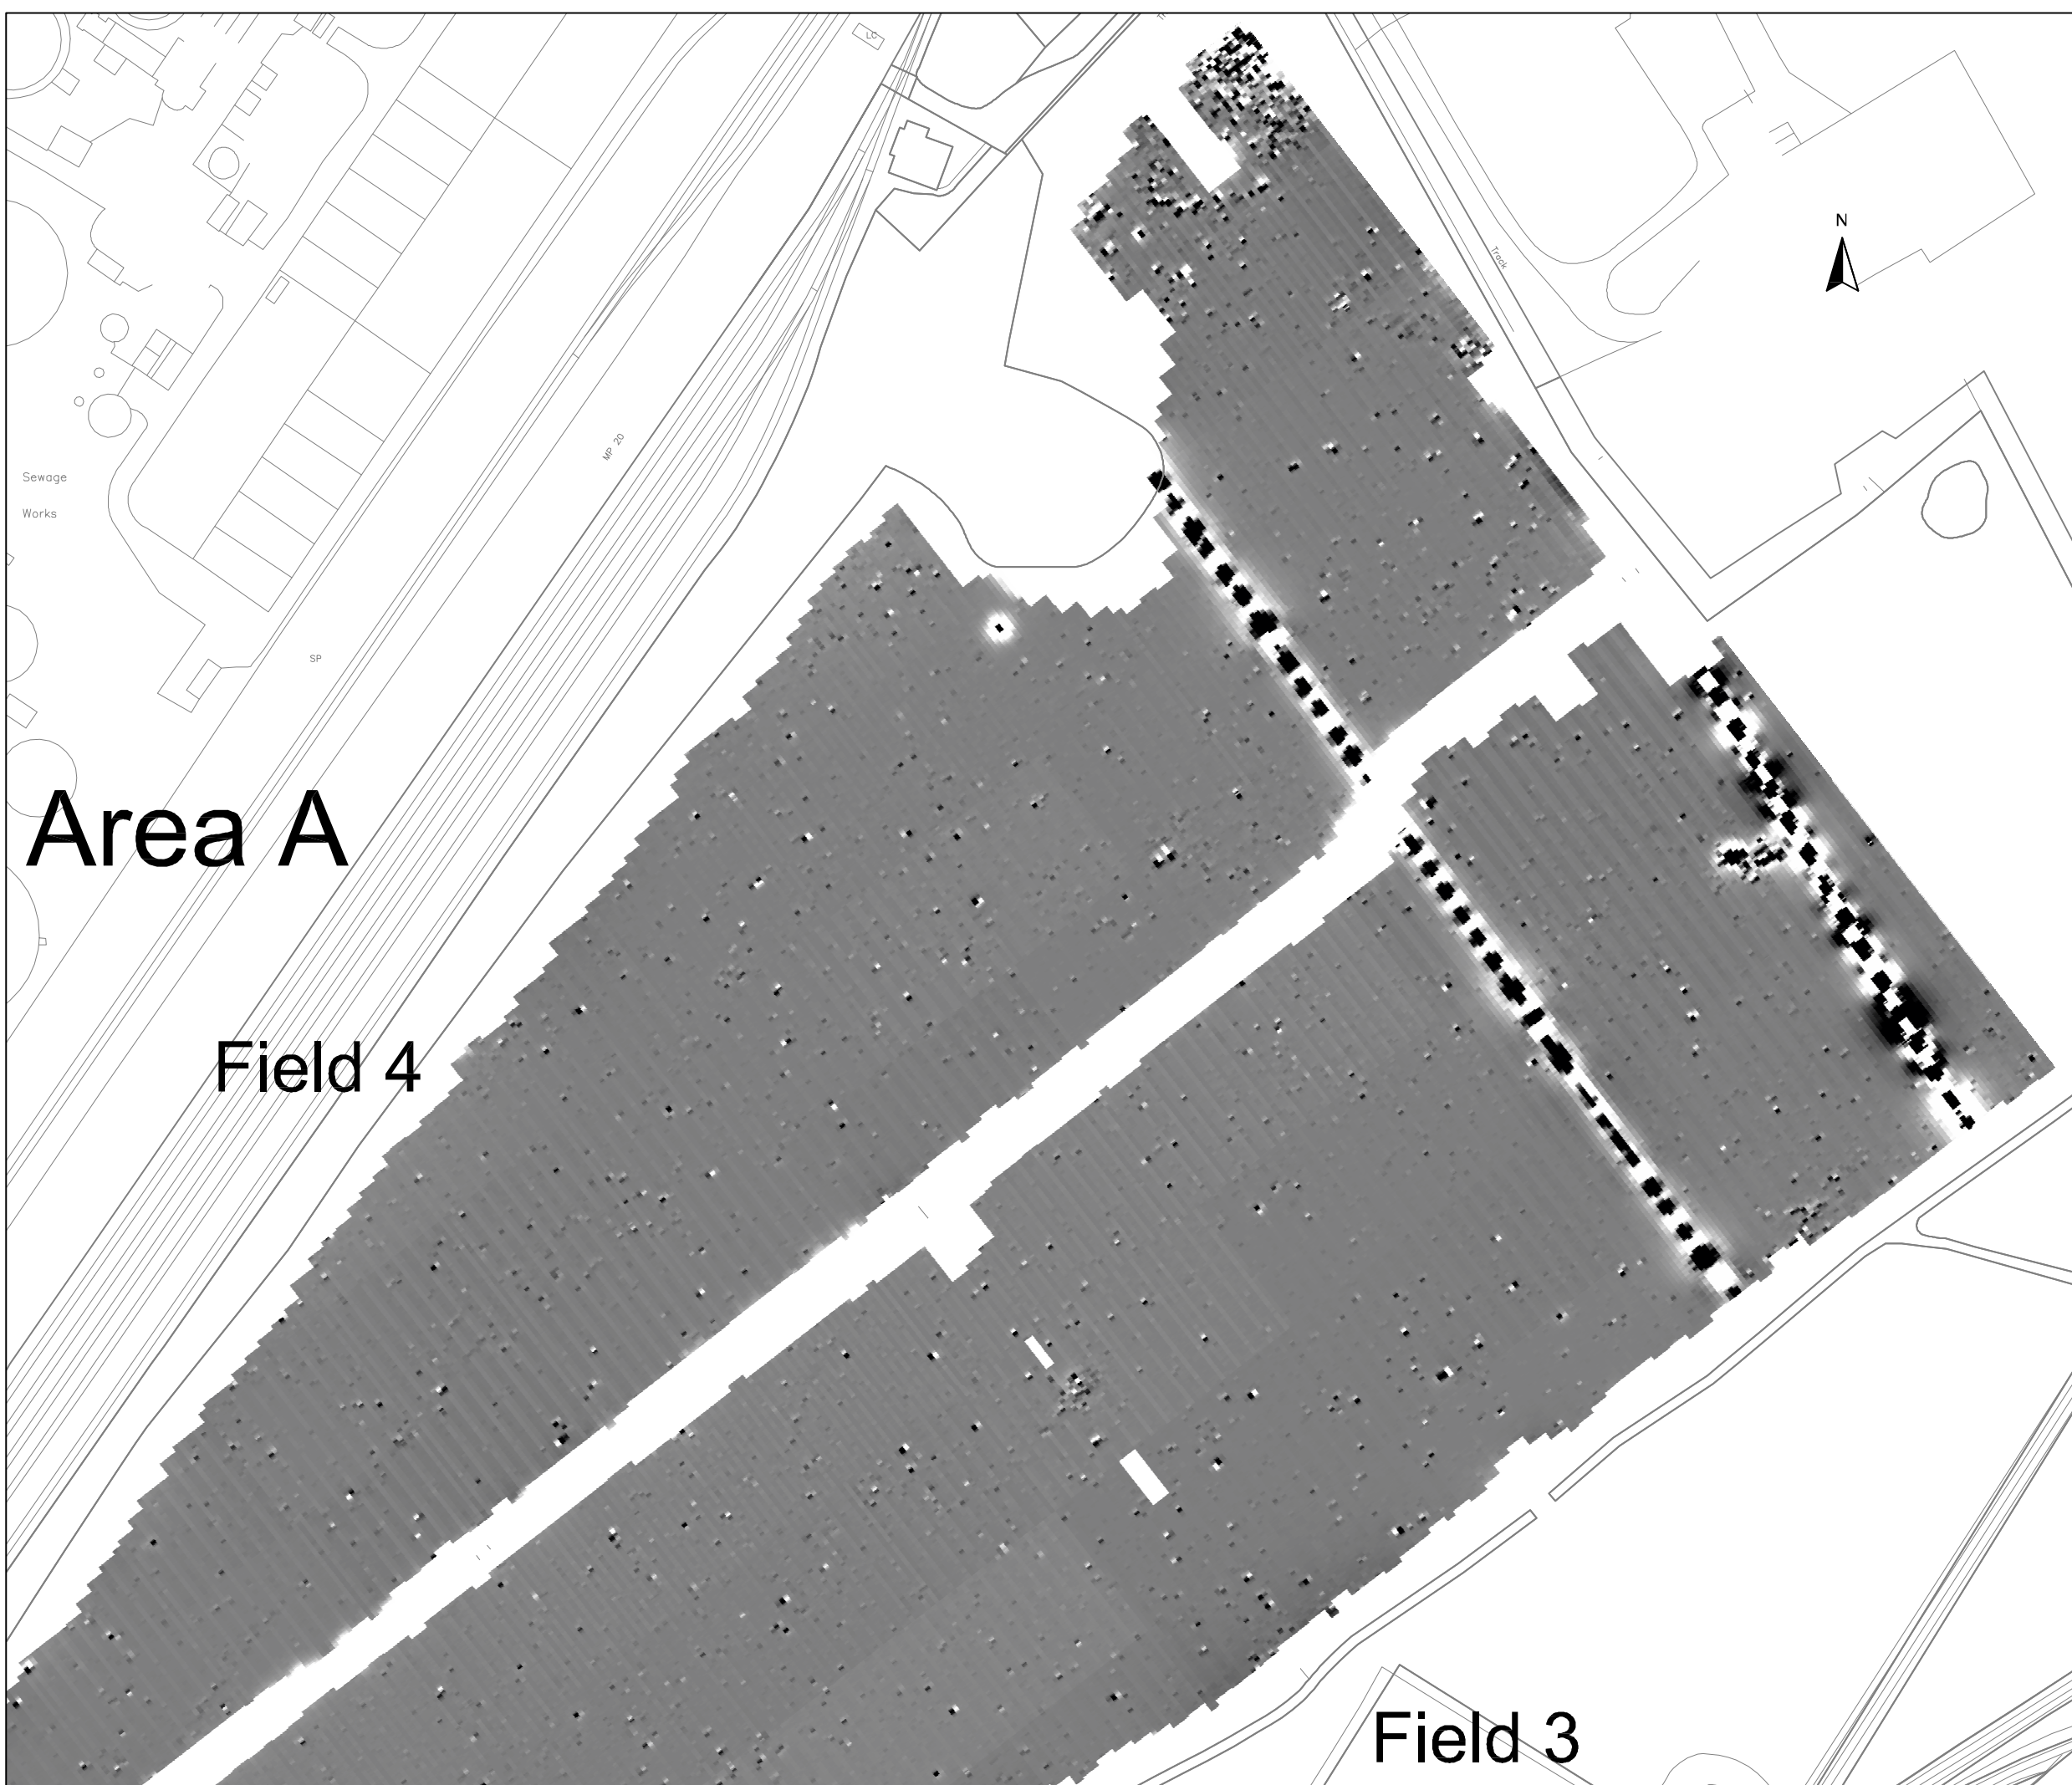

**Geophysical Survey
E Site MOD Bicester
Oxfordshire**

**Greyscale plot of raw
magnetometer data - Area A
Fields 3 & 4 east**

SCALE 1:1250

SCALE TRUE AT A3

FIG 12