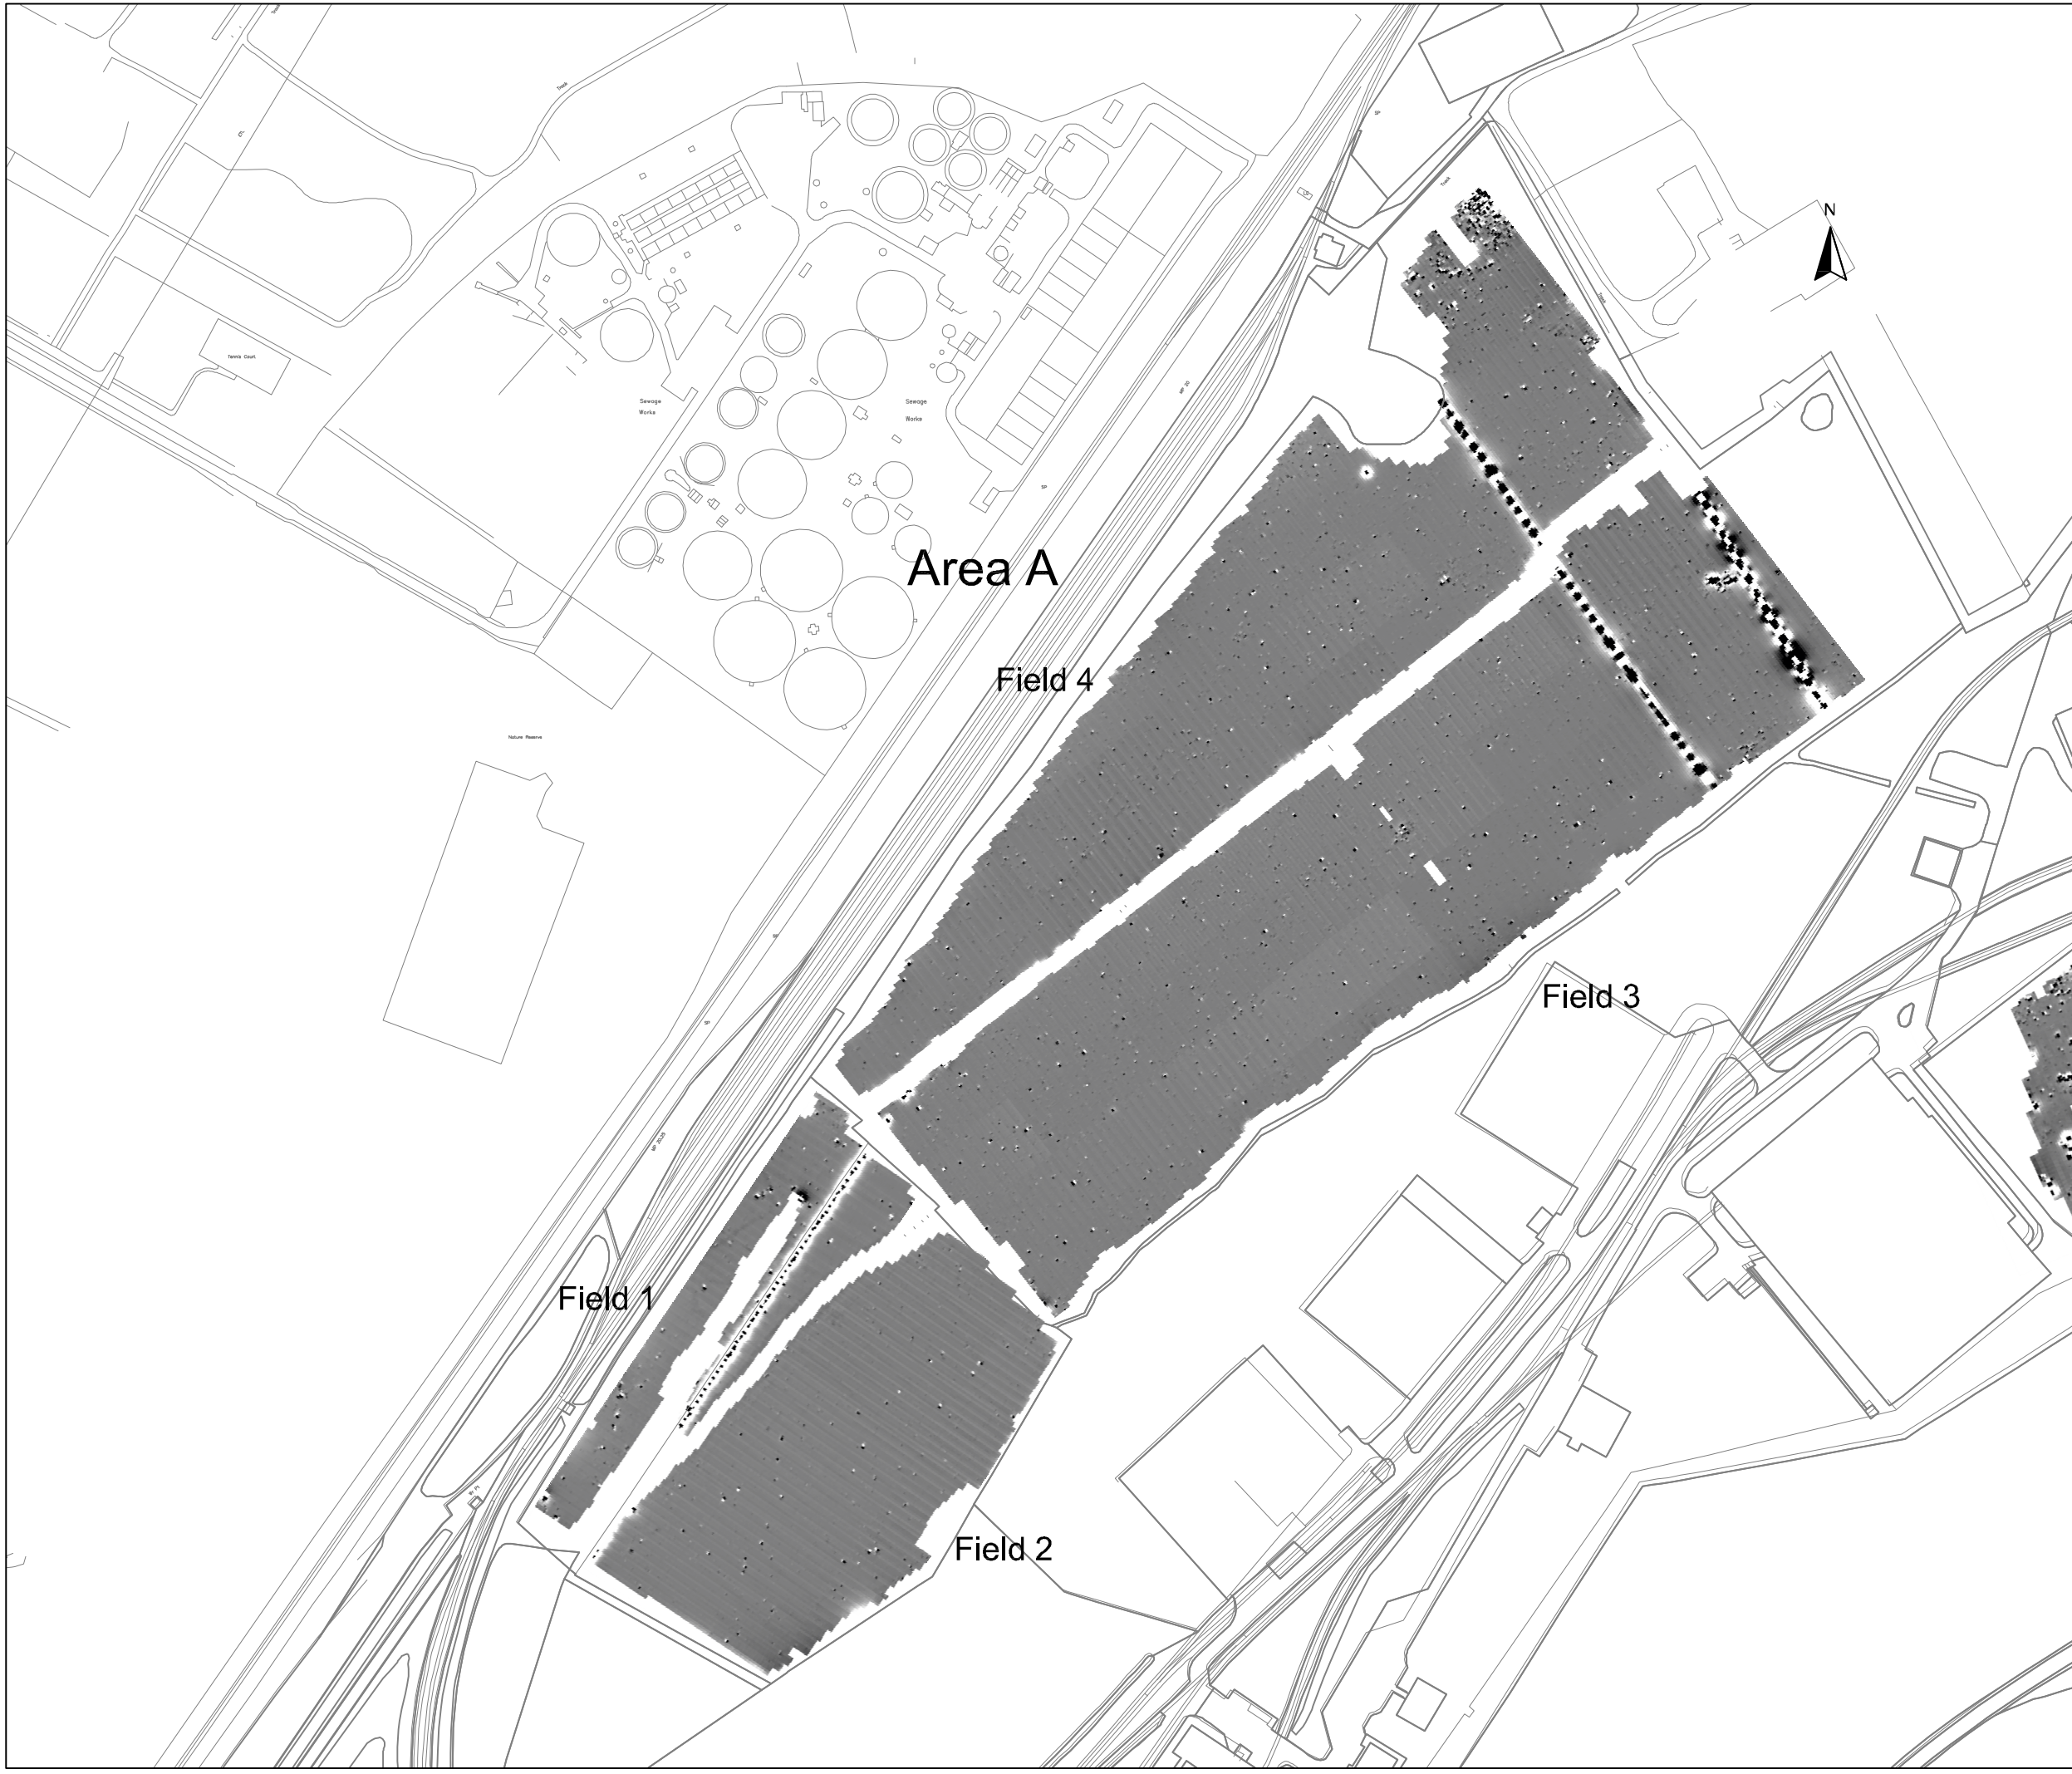

**Geophysical Survey
E Site MOD Bicester
Oxfordshire**

**Greyscale plot of raw
magnetometer data - Area A**

SCALE 1:2500

SCALE TRUE AT A3