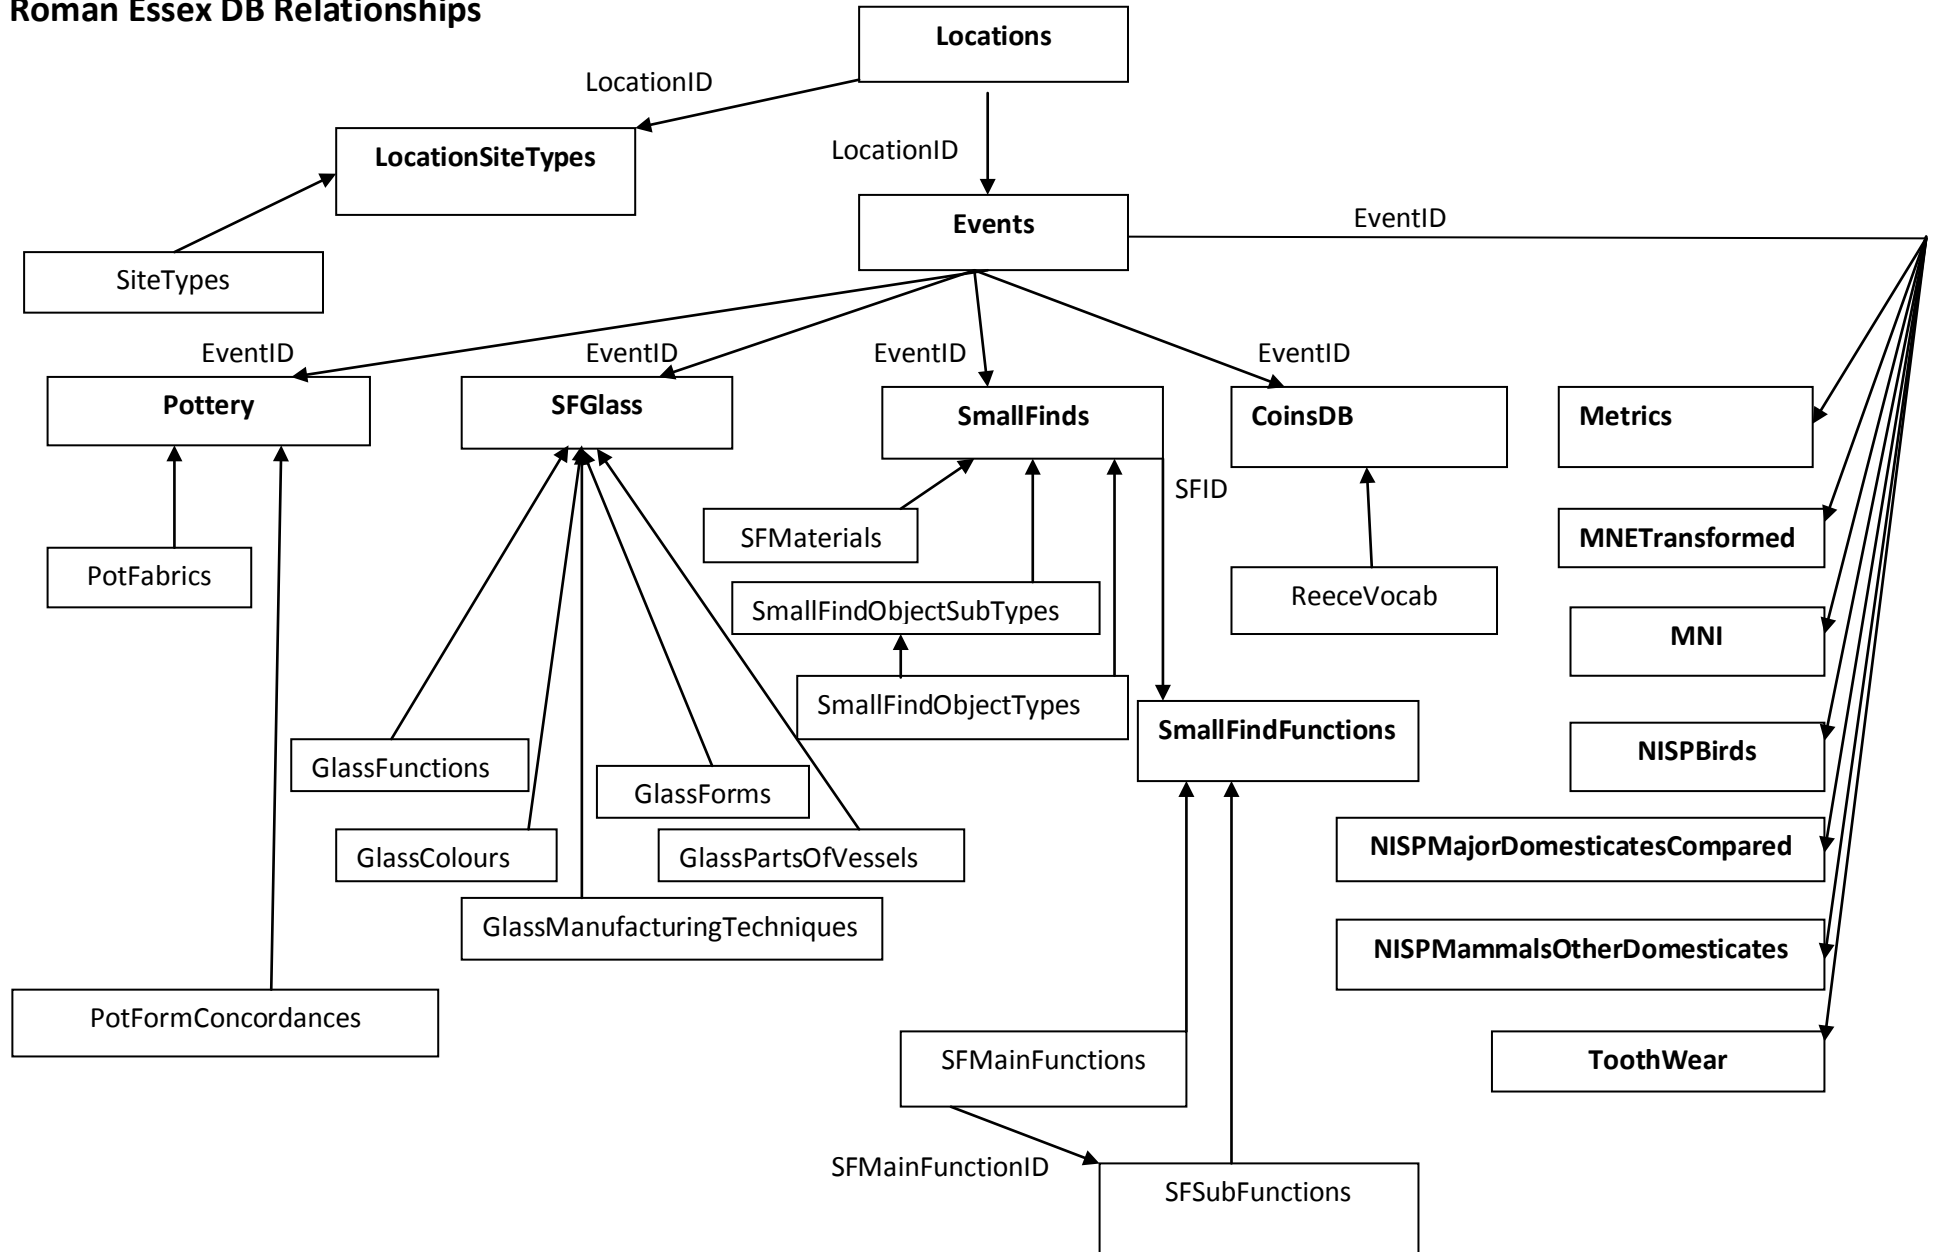

Roman Essex DB Relationships

For Data Relationships (in bold), see diagram & documentation.

For Vocab Relationships, see below:

Vocab Table	Vocab Field	Data Field	Data Table
GlassColours	Term	GlassColour	SFGlass
GlassForms	Term	GlassForm	SFGlass
GlassManufacturingTechniques	Term	GlassManufacturingTechnique	SFGlass
GlassPartsOfVessels	Term	PartOfVessel	SFGlass
PotFabrics	Term	Fabric	Pottery
PotFormConcordances	Form	Form	Pottery
ReeceVocab	ReecePeriod	ReecePeriodFrom, ReecePeriodTo	CoinsDb
SFMainFunctions	Term	MainFunction	SmallFindFunctions
SFMaterials	Term	Material	SmallFinds
SFSubFunctions	Term	SubFunction	SmallFindFunctions
SiteTypes	Term	SiteType	LocationSiteTypes
SmallFindObjectSubTypes	SmallFindObjectTypeFullName	FullName	SmallFinds
SmallFindObjectTypes	SmallFindObjectCode	ObjectName	SmallFinds