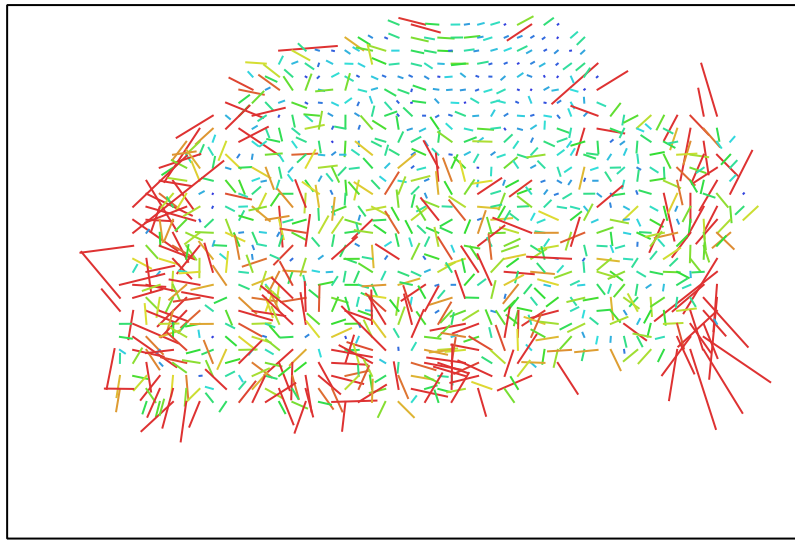

Camera Calibration

Fig. 2. Image residuals for unknown.

unknown

5 images

Type	Resolution	Focal Length	Pixel Size
Frame	3971 x 2661	unknown	unknown
F:	2960.98		
Cx:	-1.57773	B1:	0
Cy:	-1.75944	B2:	0
K1:	0.00710708	P1:	0
K2:	-0.0230201	P2:	0
K3:	0.0335215	P3:	0
K4:	0	P4:	0

Points	136,240 of 187,640
Point colors	3 bands, uint8
Reprojection error	0.634754 (1.47278 max)
Effective overlap	2.95215

Alignment parameters

Accuracy	High
Generic preselection	Yes
Reference preselection	No
Key point limit	40,000
Filter points by mask	Yes
Matching time	1 minutes 58 seconds
Alignment time	30 seconds

Surface type	Arbitrary
Source data	Dense
Interpolation	Enabled
Quality	High
Depth filtering	Moderate
Face count	0
Processing time	17 minutes 41 seconds

Texturing parameters

Mapping mode	Generic
Blending mode	Mosaic
Texture size	4,096 x 4,096
Enable hole filling	Yes
Enable ghosting filter	No
UV mapping time	31 seconds
Blending time	43 seconds