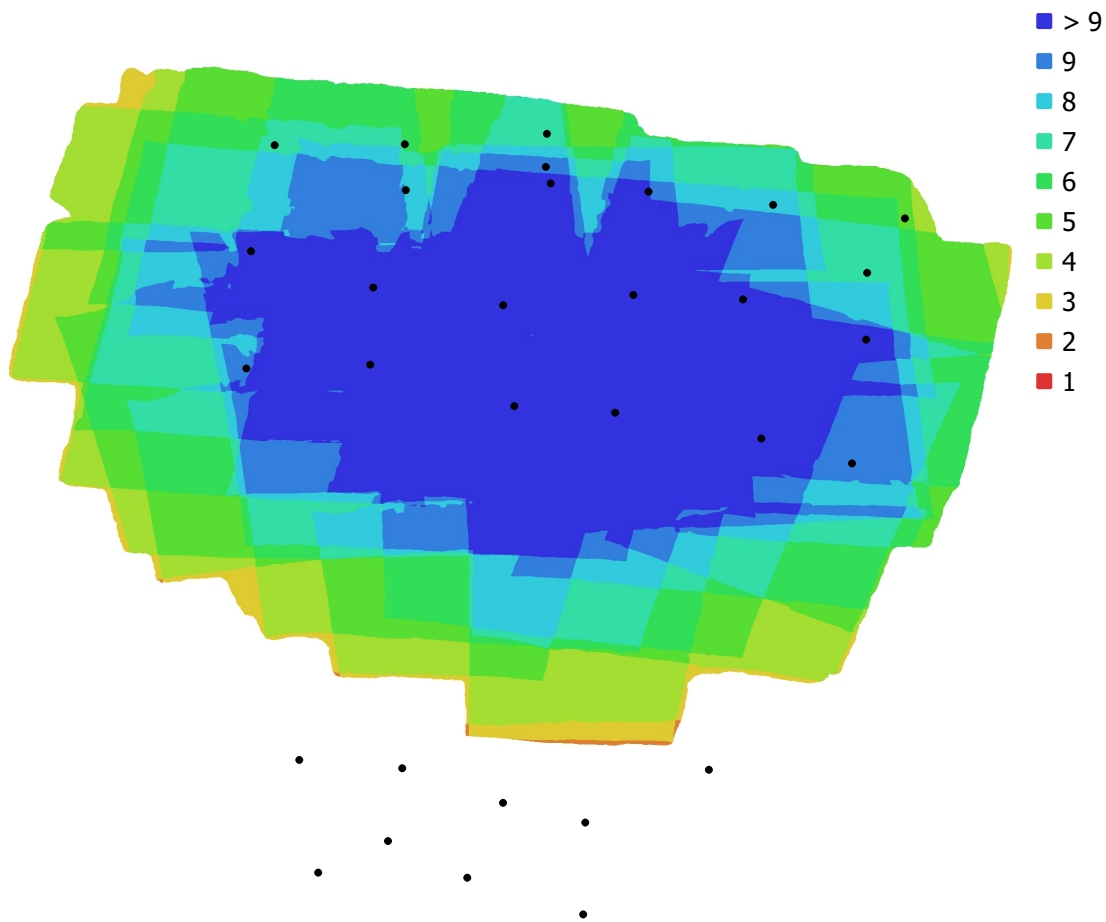

Agisoft PhotoScan

Processing Report

16 April 2018

Survey Data

Fig. 1. Camera locations and image overlap.

Number of images: 82

Camera stations: 31

Tie points: 136,240

Projections: 352,537

Reprojection error: 0.635 pix

Camera Model	Resolution	Focal Length	Pixel Size	Precalibrated
unknown	3971 x 2661	unknown	unknown	No
unknown	3925 x 2630	unknown	unknown	No

Table 1. Cameras.

Points	136,240 of 187,640
Point colors	3 bands, uint8
Reprojection error	0.634754 (1.47278 max)
Effective overlap	2.95215

Alignment parameters

Accuracy	High
Generic preselection	Yes
Reference preselection	No
Key point limit	40,000
Filter points by mask	Yes
Matching time	1 minutes 58 seconds
Alignment time	30 seconds

Surface type	Arbitrary
Source data	Dense
Interpolation	Enabled
Quality	High
Depth filtering	Moderate
Face count	0
Processing time	17 minutes 41 seconds

Texturing parameters

Mapping mode	Generic
Blending mode	Mosaic
Texture size	4,096 x 4,096
Enable hole filling	Yes
Enable ghosting filter	No
UV mapping time	31 seconds
Blending time	43 seconds