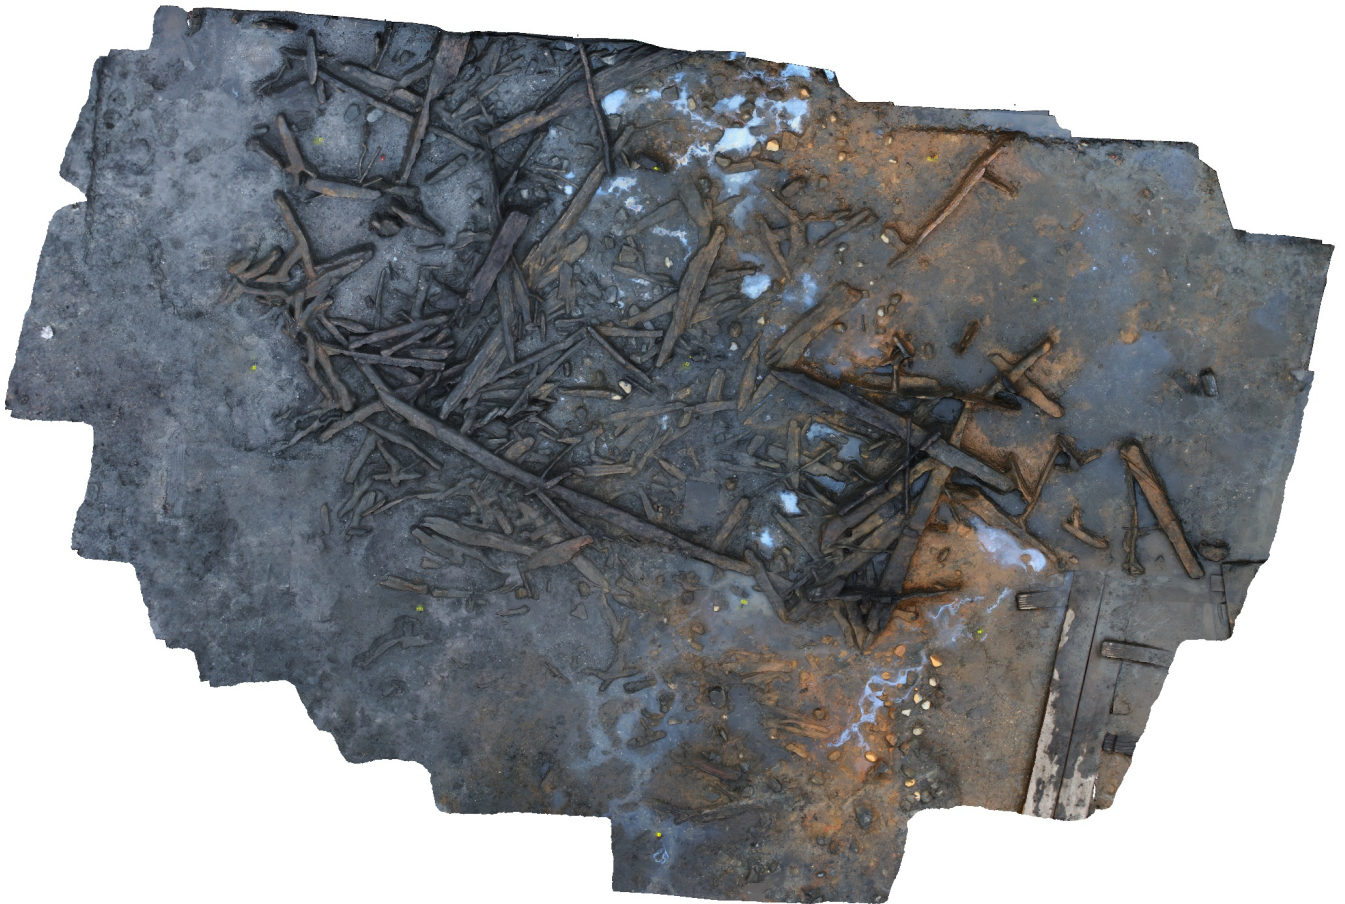

Agisoft PhotoScan

Processing Report

16 April 2018

Survey Data

Fig. 1. Camera locations and image overlap.

Number of images: 82

Camera stations: 31

Tie points: 136,240