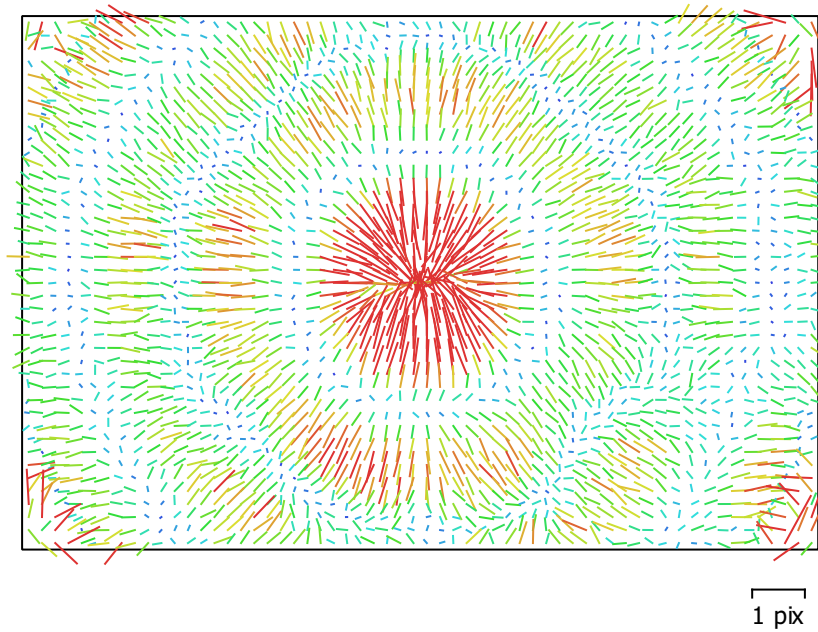

Camera Calibration

Fig. 3. Image residuals for unknown.

unknown

33 images

Type	Resolution	Focal Length	Pixel Size
Frame	3925 x 2630	unknown	unknown
F:	4096.54		
Cx:	-1.60117	B1:	0
Cy:	6.94883	B2:	0
K1:	-0.39274	P1:	0
K2:	2.26495	P2:	0
K3:	-4.03152	P3:	0
K4:	0	P4:	0

Digital Elevation Model

Fig. 4. Reconstructed digital elevation model.

Processing Parameters

General

Cameras	82
Aligned cameras	31
Coordinate system	Local Coordinates (m)
Rotation angles	Yaw, Pitch, Roll

Point Cloud

Points	136,240 of 187,640
Point colors	3 bands, uint8
Reprojection error	0.634754 (1.47278 max)
Effective overlap	2.95215

Alignment parameters

Accuracy	High
Generic preselection	Yes
Reference preselection	No
Key point limit	40,000
Filter points by mask	Yes
Matching time	1 minutes 58 seconds
Alignment time	30 seconds