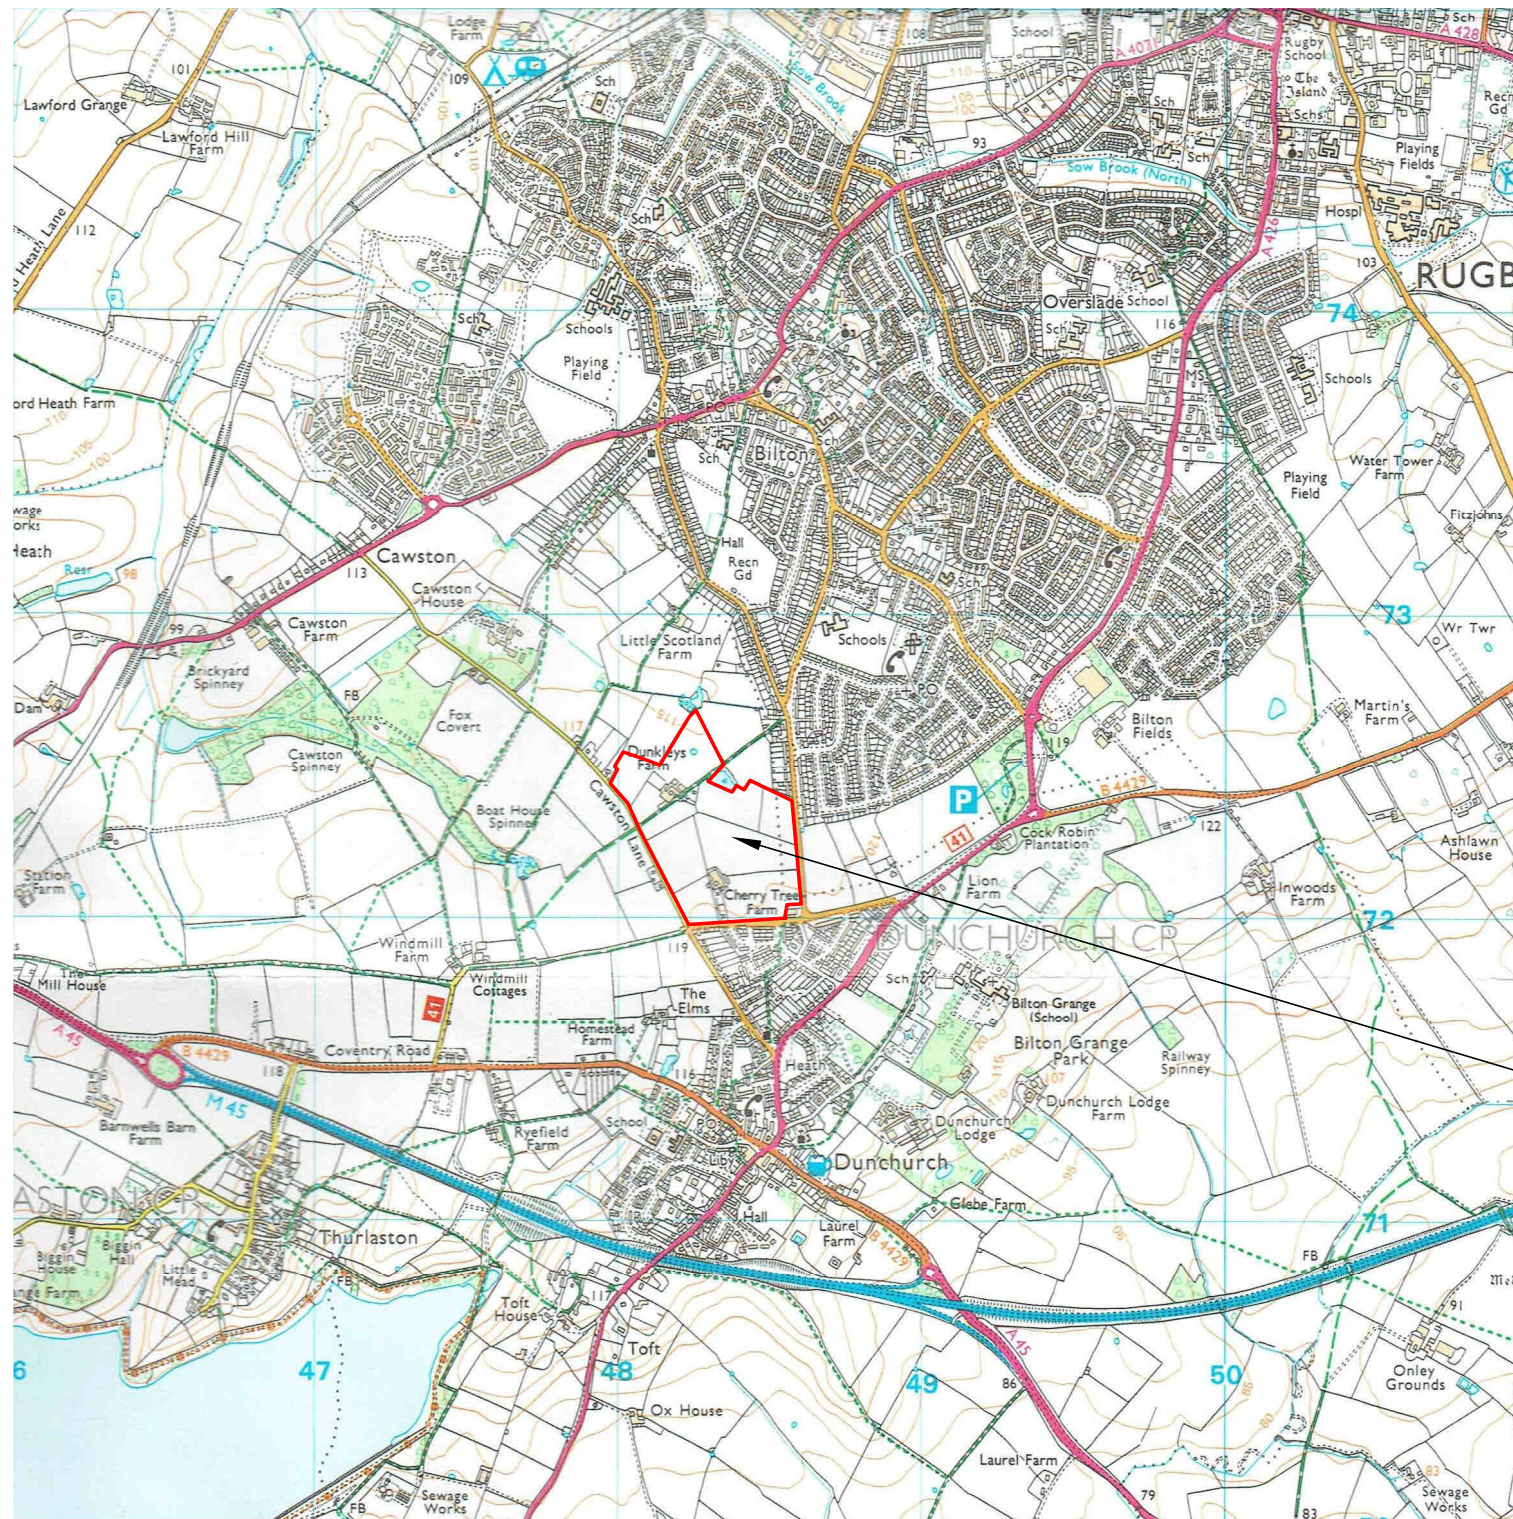

Geophysical Survey Dunkley's Farm & Cherry Tree Farm Dunchurch Warwickshire

Map of survey area

Reproduced from OS Explorer map no.222 1:25 000
by permission of Ordnance Survey on behalf of The
Controller of Her Majesty's Stationery Office.
© Crown copyright. All rights reserved.
Licence number 100043739.

● Survey location

Site centred on OS NGR
SP 48300 72350

Survey location

SCALE 1:25 000

SCALE TRUE AT A3