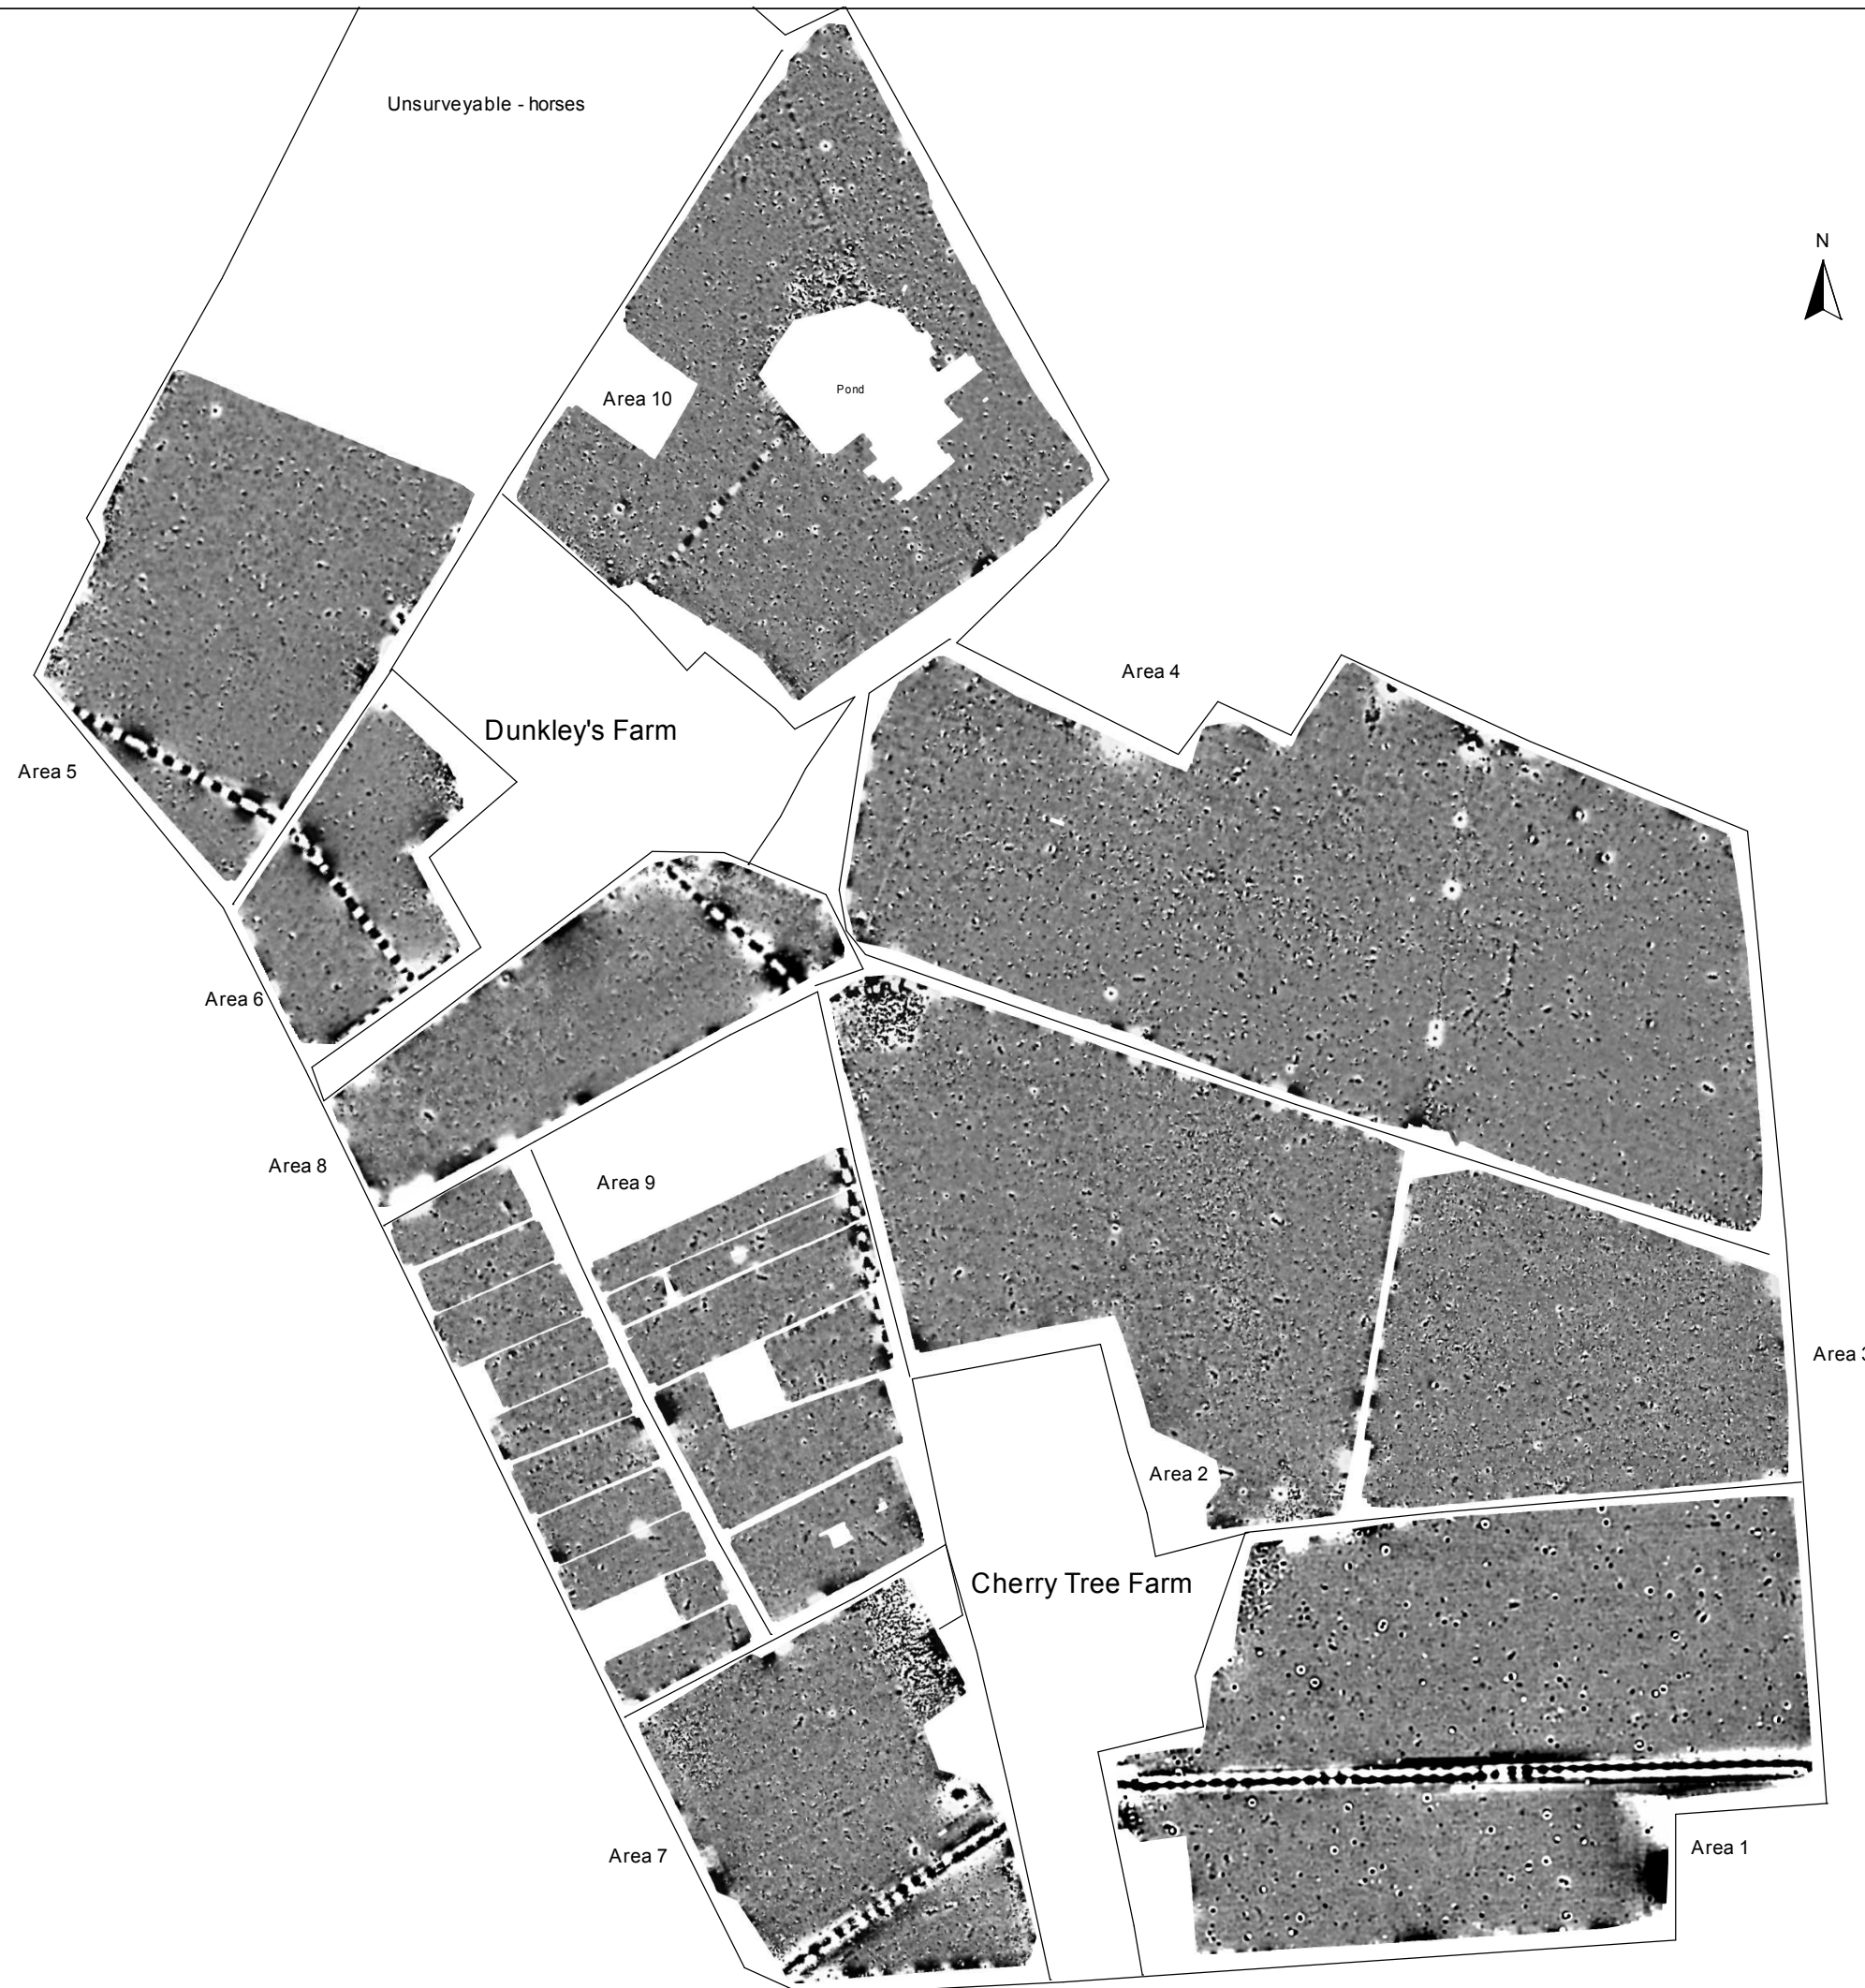

**Geophysical Survey  
Dunkley's Farm &  
Cherry Tree Farm  
Dunchurch  
Warwickshire**

**Greyscale plot of minimally  
processed magnetometer data**

SCALE 1:2500

SCALE TRUE AT A3

FIG 03