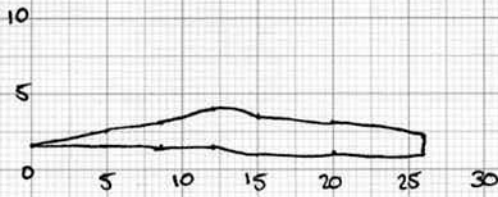

DB 19/05/2010

Cow Tag 15

Type Timber fragment

Description
 length 27cm width 8.5cm depth 3cm.
 Brittle and very cracked, damaged surfaces.
 No toenail holes, metal nail holes or fasteners.
 no visible tool marks.
 Side B has a knot.
 Original number 231

Profile

Side B

Cross-section

Scale 1:5