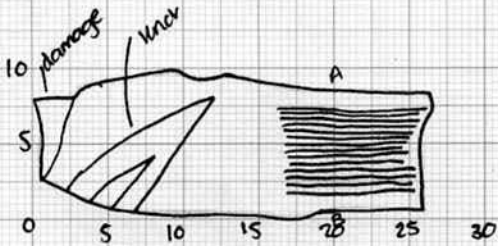

DB 19/05/2010

Cow Tag 15

Type Timber fragment

Description
 length 27cm width 8.5cm depth 3cm.
 Brittle and very cracked, damaged surfaces.
 No toenail holes, metal nail holes or fasteners.
 no visible tool marks.
 Side B has a knot.
 Original number 231

Wood Science: Possibly elm due to bands on tree rings.

Bark	Yes	<input type="radio"/> No	one knot
Sapwood	Yes	<input type="radio"/> No	approx. 20 tree rings.
Knotty	<input checked="" type="radio"/> Yes	No	
Straight grained	<input checked="" type="radio"/> Yes	No	

Profile

Side B

Cross-section

Scale 1:5