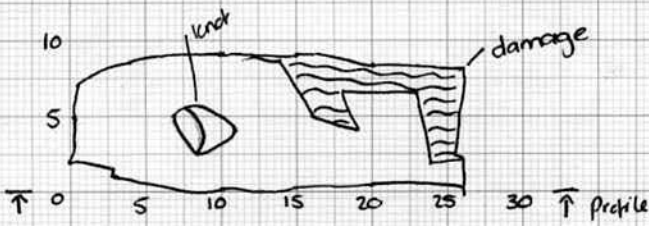

DB 19/05/2010

Cow Tag 15

Type Timber fragment

Description
 length 27cm width 8.5cm depth 3cm.
 Brittle and very cracked, damaged surfaces.
 No toenail holes, metal nail holes or fasteners.
 no visible tool marks.
 Side B has a knot.
 Original number 231

Profile

Side B

Cross-section

Scale 1:5