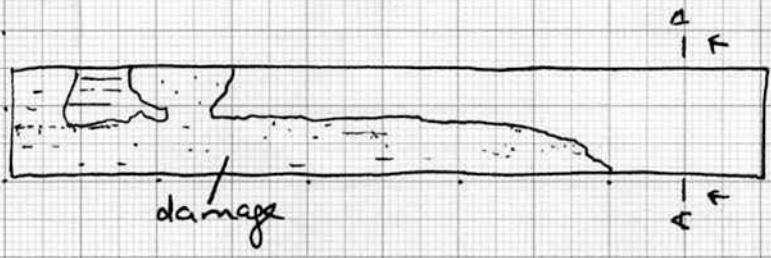

Modern? Discarded 11/5/10. DB 19/05/2010

Cow Tag 23 Type fence post

Description 56cm in length. Square in section 7.5cm x 7.5cm. Some damage however in quite good condition. Possibly very modern. No fasteners. One original cut end and one damaged end. One entire surface has what looks like saw marks. May have been part of riverfront structure.

Checked: [corrections needed]

Cleaned: Recorded: EMC 14/4/10 Photos: ✓

SURFACE A

SURFACE B

SURFACE C

SURFACE D

Section

scale 1:5