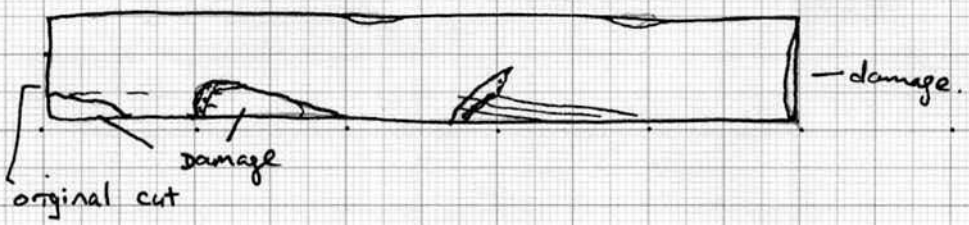

Modern? Discarded 11/5/10. DB 19/05/2010

Cow Tag 23 Type fence post

Description 56cm in length. Square in section 7.5cm x 7.5cm. Some damage however in quite good condition. Possibly very modern. No fasteners. One original cut end and one damaged end. One entire surface has what looks like saw marks. May have been part of riverfront structure.

Wood Science:

30 tree rings approx
species unknown
slow grown.

Bark Yes No

Sapwood Yes No (possibly)

Knotty Yes No

Straight grained Yes No

Recommended action: [samples, additional photos, moulding, queries and problems]

Checked: [corrections needed]

Cleaned: Recorded: EMC 14/4/10 Photos: ✓

SURFACE A

SURFACE B

SURFACE C

SURFACE D

Section

scale 1:5