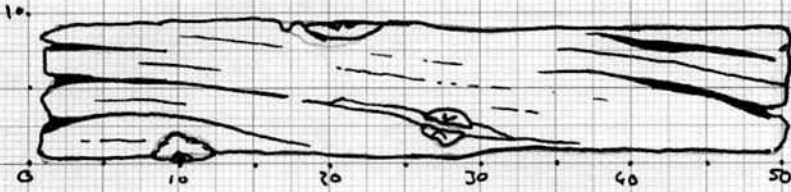

DB 19/05/2010

Cow Tag 37

Type BRUSH WOOD BRANCH ?

Description 51cm in length, 9cm in diameter. Roughly circle in section missing 1/4 of the branch. No evidence of working or fasteners. May have been a post or may have washed down the river. Large cracks penetrate the wood.  
original wood number 252

**Wood Science:** 12 TREERINGS

Bark	Yes	No	
Sapwood	Yes	No	
Knotty	<input checked="" type="radio"/> Yes	No	
Straight grained	Yes	No	

Four knots  
9cm diameter

Recommended action: [samples, additional photos, moulding, queries and problems]  
Wood ID safe 3016  
Discarded

Checked: [corrections needed]  
NN 11/5/10

Cleaned:

Recorded: EMC 19/4/10

Photos: ✓

COW TAG 37

OA 37

cm<sup>o</sup>

19/4/10

SURFACE A

PROFILE

SURFACE B

SECTION

SCALE 1:5