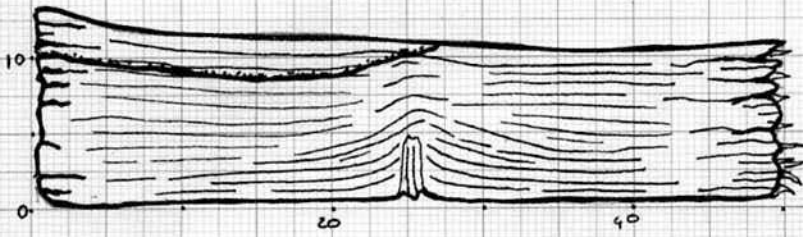

DB 21/05/2010

Cow Tag 45 Type <sup>TIMBER</sup> unknown <sup>FRAGMENT</sup>

Description Severely damaged. very little if any of the original surface remains. Extremely dried and cracked surfaces. No fasteners remain, no toolmarks. 'End A' may be original cut however 'End B' appears to be modern damage. There is no evidence which clearly defines the function of this piece. Original wood number 239. Measured 50cm x 12cm x 14cm

Wood Science: Difficult to read due to dry state  
Bark Yes  No Approx 30 rings  
Sapwood Yes  No Oak.  
Knotty Yes  No one large knot  
Straight grained  Yes No - except around knot.

Recommended action: [samples, additional photos, moulding, queries and problems]  
Discarded

Checked: [corrections needed]  
NN 4/5/10.

Cleaned: Recorded: EM<sup>c</sup> 14/4/10 Photos: ✓

Empty space for additional notes or signatures.

COW TAG 45 OA 45  
SURFACE A

SURFACE B

Surface C

surface D

CROSS SECTION