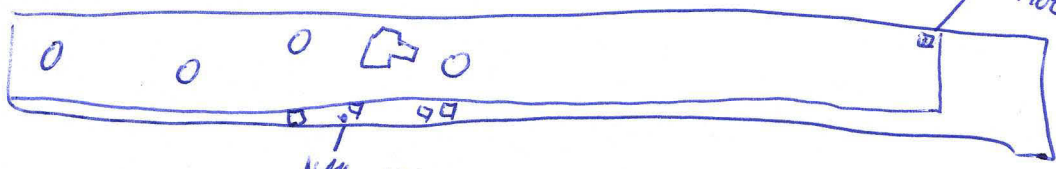

DB 13/3/8

Cow Tag 553 Function Code 567

Brief Description: [timber element, p/s, condition, fragments]
Good condition
Complete part

Notable Features: [tool marks, scribed lines, decoration, repairs] POINTS TO LOOK OUT FOR WHEN RECORDING ufos

INBOARD:-

OUTBOARD:-

Wood Science: [rings, ARW, knots, sapwood, conversion]

c65 at aft scarf. Pith beyond lower edge - Radial at aft scarf. Some wavy grain & tears. ARW = 195/65.

Recommended action: [samples, additional photos, moulding, queries and problems]