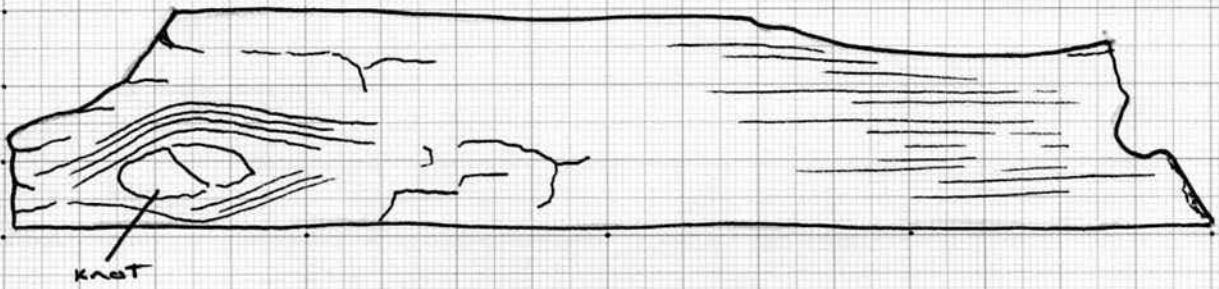

Disc 11/5/10, DB 21/05/2010

Cow Tag 61	Type function unknown
---------------	-----------------------

Description 84 cm in length. Roughly square in section 15cm x 13cm. Although there are areas of damage, the surfaces are quite in tact. One partial treenail hole remains, diameter 3.5cm, length 12.5cm. The function this timber had is unknown

original wood number 215.

Wood Science:

Bark	Yes	<input type="radio"/> No	Slow grown Approx 40 tree rings possibly oak
Sapwood	Yes	<input type="radio"/> No	
Knotty	Yes	<input type="radio"/> No - only one large knot	
Straight grained	<input checked="" type="radio"/> Yes	No - except around one knot	

Recommended action: [samples, additional photos, moulding, queries and problems]

Checked: [corrections needed]

Cleaned:

Recorded:

AMC 14/4/10

Photos:

SURFACE A

SURFACE B

SURFACE C

SURFACE D

CROSS SECTION