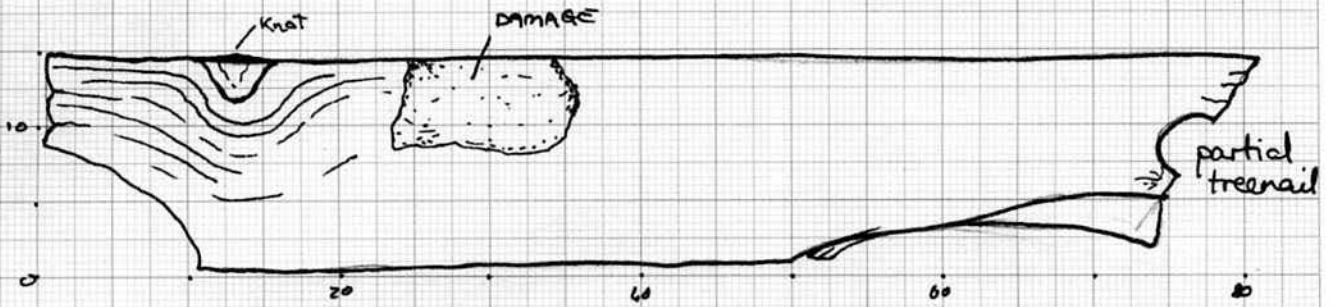

Disc 11/5/10, DB 21/05/2010

Cow Tag 61	Type function unknown
---------------	-----------------------

Description 84 cm in length. Roughly square in section 15cm x 13cm. Although there are areas of damage, the surfaces are quite in tact. One partial treenail hole remains, diameter 3.5cm, length 12.5cm. The function this timber had is unknown

Recommended action: [samples, additional photos, moulding, queries and problems]

Checked: [corrections needed]

Cleaned:

Recorded:

AMC 14/4/10

Photos:

SURFACE A

SURFACE B

SURFACE C

SURFACE D

CROSS SECTION