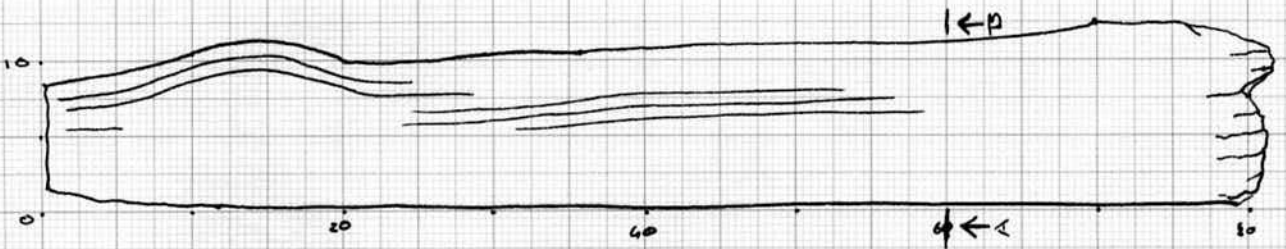

Disc 11/5/10, DB 21/05/2010

Cow Tag 61	Type function unknown
---------------	-----------------------

Description 84 cm in length. Roughly square in section 15cm x 13cm. Although there are areas of damage, the surfaces are quite in tact. One partial treenail hole remains, diameter 3.5cm, length 12.5cm. The function this timber had is unknown

Recommended action: [samples, additional photos, moulding, queries and problems]

Checked: [corrections needed]

Cleaned:

Recorded:

AMC 14/4/10

Photos:

SURFACE A

SURFACE B

SURFACE C

SURFACE D

CROSS SECTION