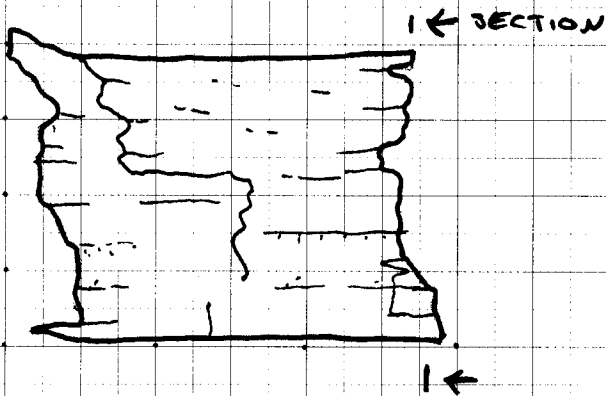

DB 21/05/2010

Cow Tag

65

Type

Wood fragment

Description

Appears ~~to~~ to be from outer part of trunk. poor condition. no fasteners. no evidence of toolmarks. some yellowish surface covering (may be natural). 30cm in length (at longest). 20cm in width.

Adjoining bit

Wood Science:

Bark

Yes No

ELEVEN RINGS VISIBLE

Sapwood

Yes No

ONE KNOT.
possibly some bark.

NN 11/5/10.

Cleaned:

Recorded:

Emc 7/14/2010

Photos:

SURFACE A

PROFILE

SURFACE B

SECTION