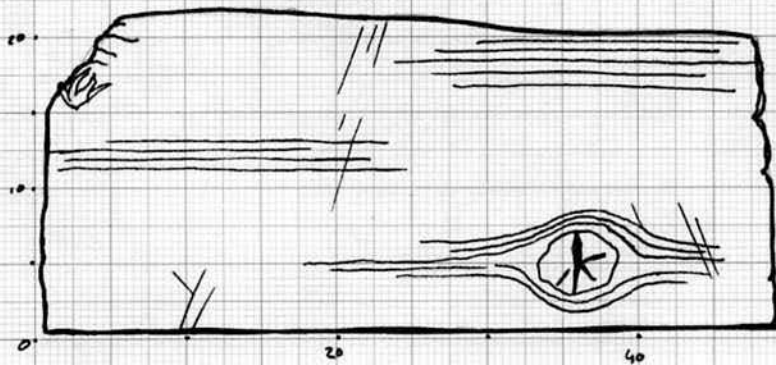

DB 17/05/2010

Cow Tag 008 Type Rectangular Block.

Description Large rectangular block, 46cm x 20.5cm x 22cm
No fasteners or joggles. Tool marks visible.
Both ends have been cut most likely in antiquity. Function unknown

Wood Science:

Bark Yes No 60+ tree rings
Sapwood Yes No Slow grown
Knotty Yes No
Straight grained Yes No - except around knots

Recommended action: [samples, additional photos, moulding, queries and problems]
Sampled for dendro. Sample numbers 3010.

Checked: [corrections needed]
NN 4/5/10.

Cleaned: Recorded: AMF 20/4/10 Photos: ✓

COW TAG 8 OA 8

SURFACE B

SURFACE C

SURFACE D

CROSS SECTION

scale 1:5.