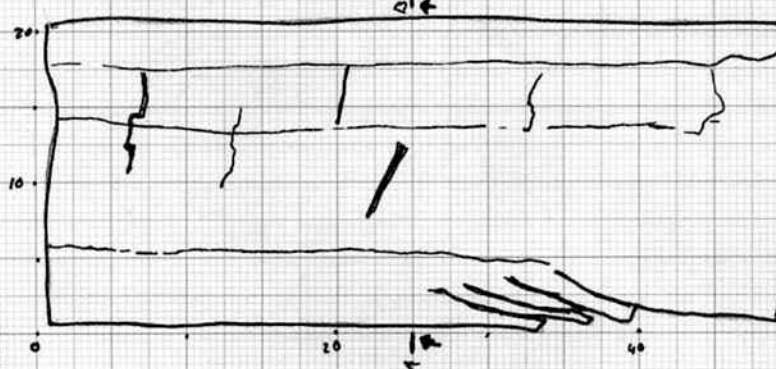

DB 17/05/2010

Cow Tag 008 Type Rectangular Block.

Description Large rectangular block, 46cm x 20.5cm x 22cm
No fasteners or joggles. Tool marks visible.
Both ends have been cut most likely in antiquity. Function unknown

Wood Science:

Bark Yes No 60+ tree rings
Sapwood Yes No Slow grown
Knotty Yes No
Straight grained Yes No - except around knots

Recommended action: [samples, additional photos, moulding, queries and problems]
Sampled for dendro. Sample numbers 3010.

Checked: [corrections needed]
NN 4/5/10.

Cleaned: Recorded: AMF 20/4/10 Photos: ✓

COW TAG 8 OA 8

SURFACE B

SURFACE C

SURFACE D

CROSS SECTION

scale 1:5.