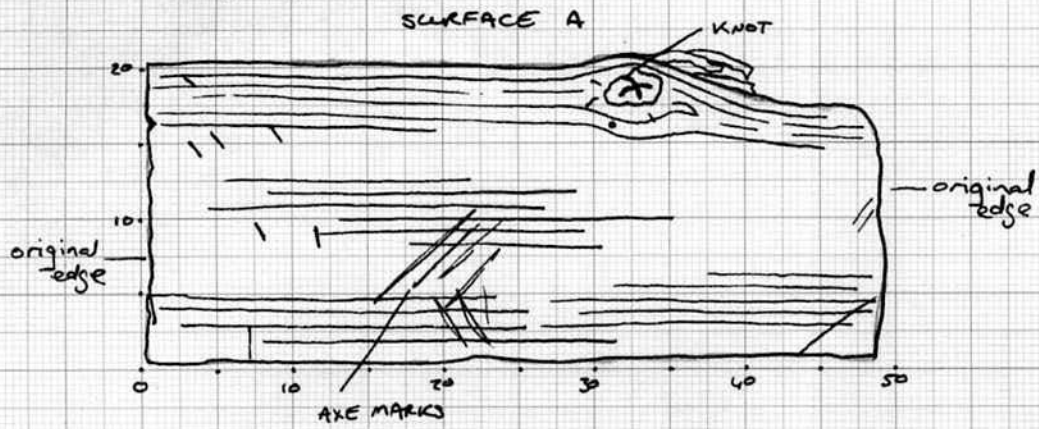

DB 17/05/2010

Cow Tag 008 Type Rectangular Block.

Description Large rectangular block, 46cm x 20.5cm x 22cm
No fasteners or joggles. Tool marks visible.
Both ends have been cut most likely in antiquity. Function unknown

Wood Science:

Bark Yes No 60+ tree rings
Sapwood Yes No Slow grown
Knotty Yes No
Straight grained Yes No - except around knots

Recommended action: [samples, additional photos, moulding, queries and problems]
Sampled for dendro. Sample numbers 3010.

Checked: [corrections needed]
NN 4/5/10.

Cleaned: Recorded: AMF 20/4/10 Photos: ✓

COW TAG 8 OA 8

SURFACE B

SURFACE C

SURFACE D

CROSS SECTION

scale 1:5.