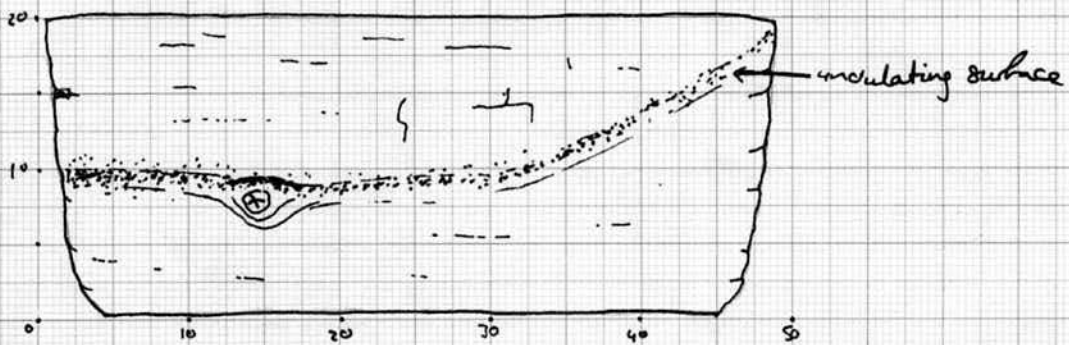

DB 17/05/2010

Cow Tag 008 Type Rectangular Block.

Description Large rectangular block, 46cm x 20.5cm x 22cm
No fasteners or joggles. Tool marks visible.
Both ends have been cut most likely in antiquity. Function unknown

Wood Science:

Bark Yes No 60+ tree rings
Sapwood Yes No Slow grown
Knotty Yes No
Straight grained Yes No - except around knots

Recommended action: [samples, additional photos, moulding, queries and problems]
Sampled for dendro. Sample numbers 3010.

Checked: [corrections needed]
NN 4/5/10.

Cleaned: Recorded: AMF 20/4/10 Photos: ✓

COW TAG 8 OA 8

SURFACE B

SURFACE C

SURFACE D

CROSS SECTION

scale 1:5.