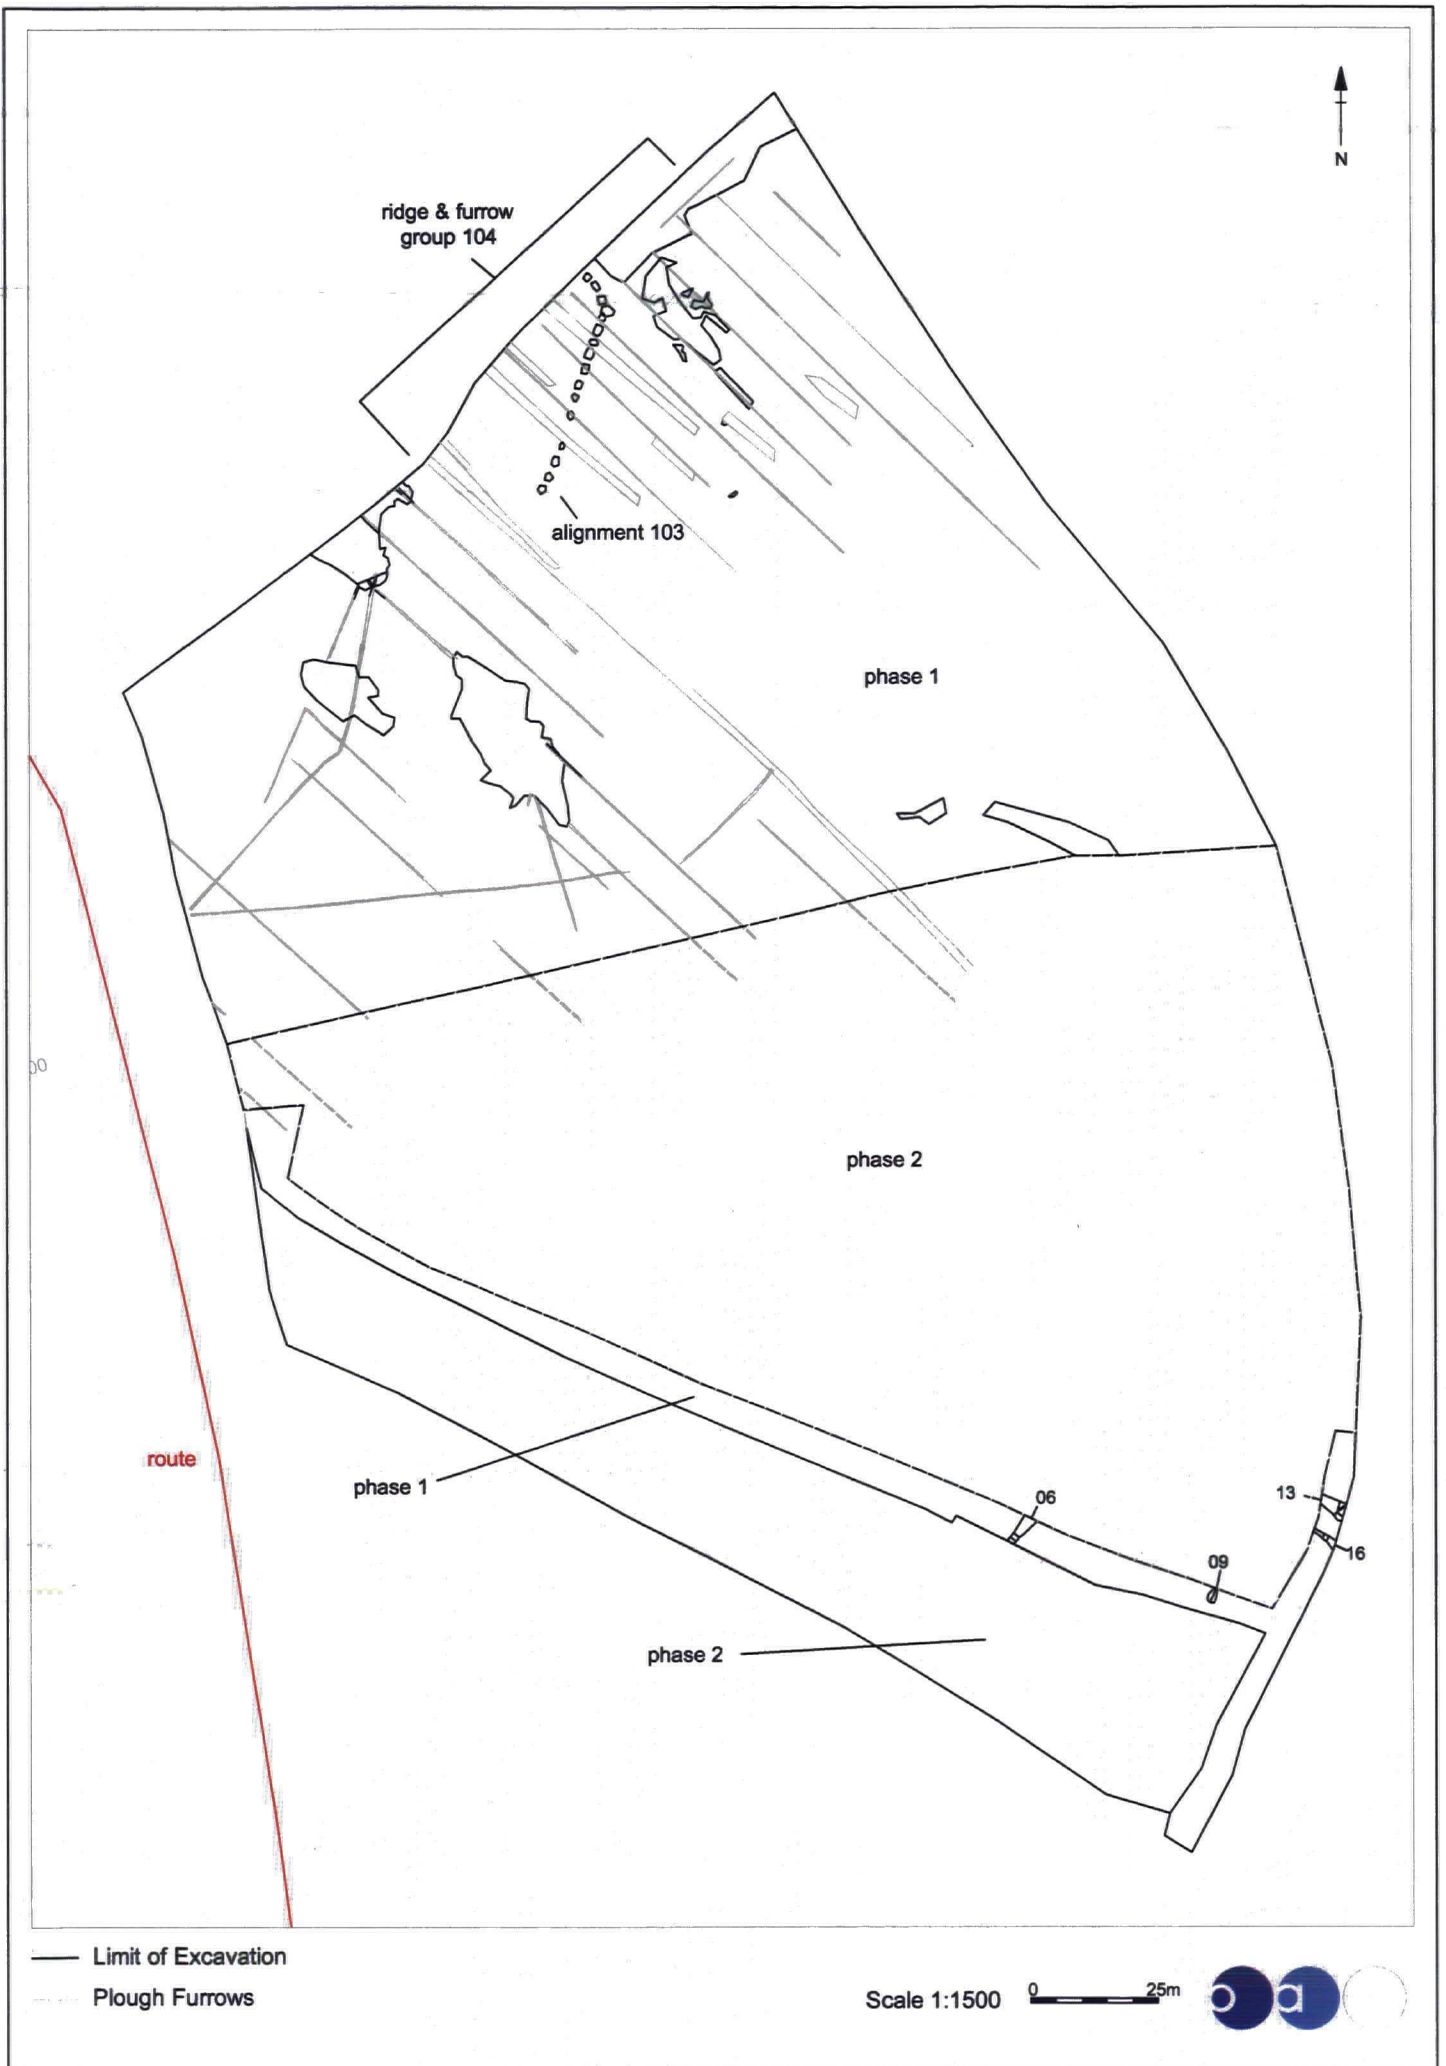

Reproduced from the Digital Mapping by permission of the Ordnance Survey on behalf of The Controller of Her Majesty's Stationary Office. © Crown copyright 2002. All rights reserved. Licence No. AL 100005569

Figure 1: Site Location

Figure 2: Borrow Pit, Kirk Deighton

Fig 3: Pit alignment at WWBP