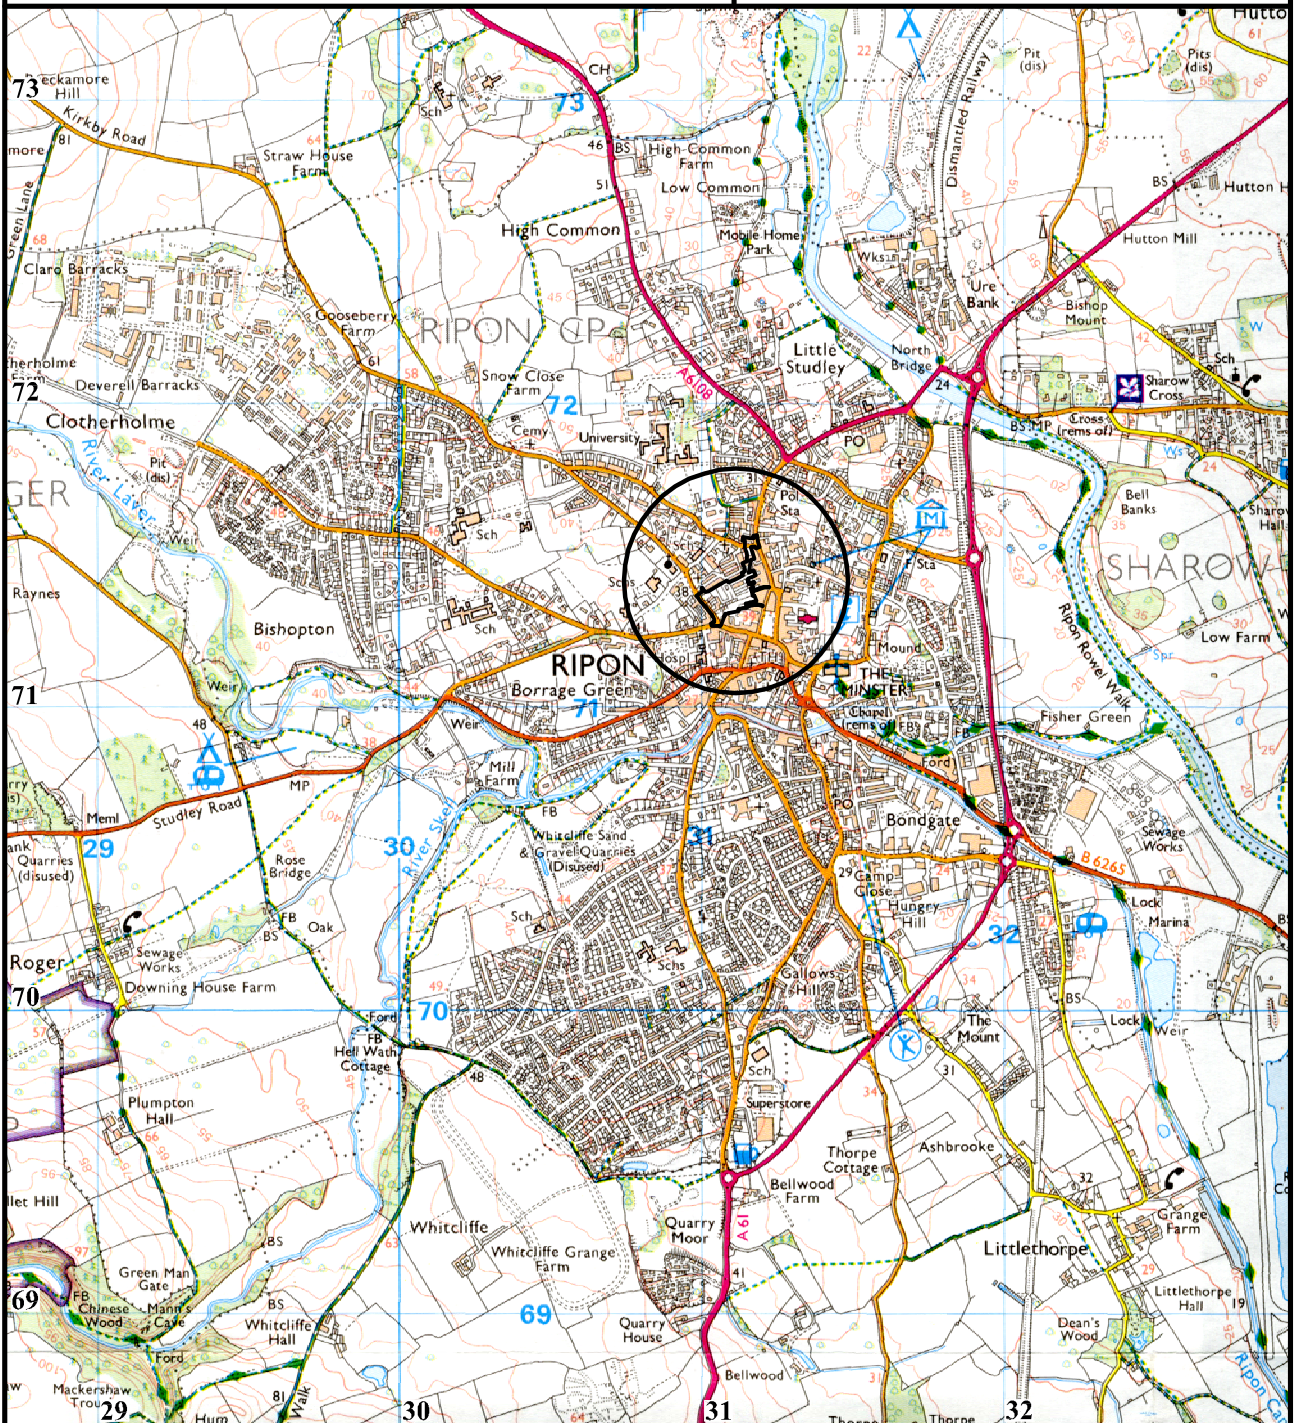

Archaeological Services
University of Durham

Land West of Market Place, Ripon, North Yorkshire

archaeological excavation and monitoring

Report 1716

Figure 1

Site location

on behalf of
Maple Grove Developments Ltd

Reproduced from Explorer 299 1:25 000 by permission of Ordnance Survey on behalf of The Controller of Her Majesty's Stationery Office. © Crown copyright 2000. All rights reserved. Licence number AL10002176

development area

scale 1:25 000 - for A4 plot