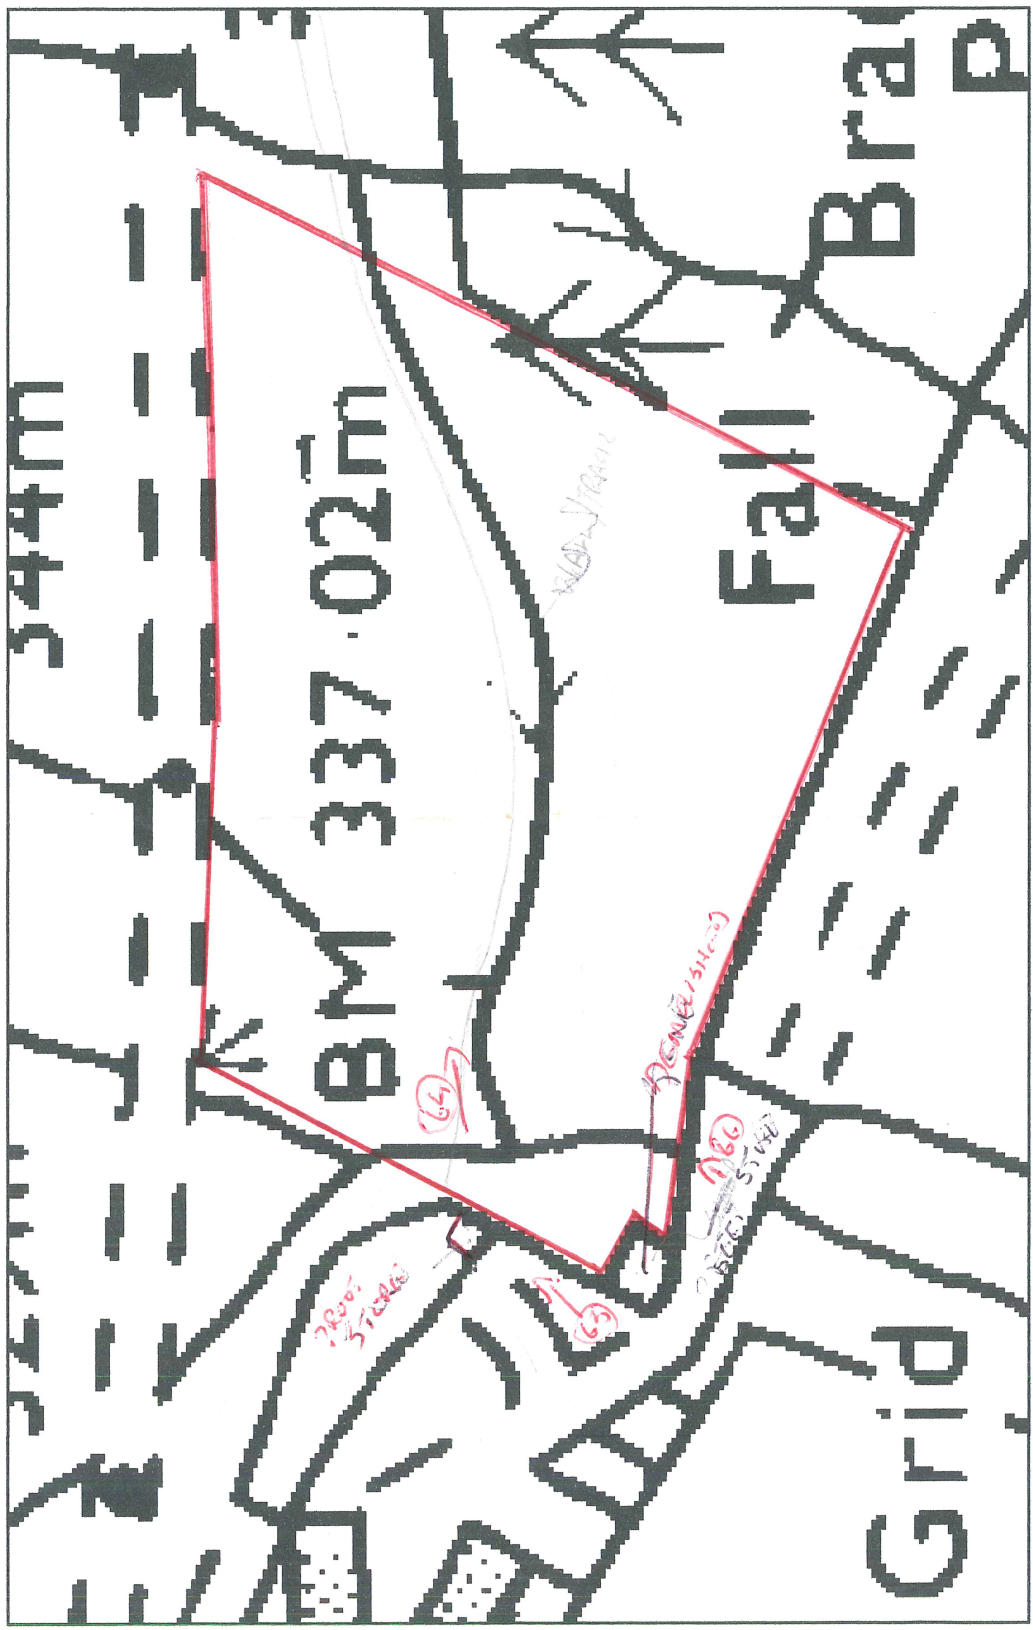

UPPER MIDDLEAGE
SUMMERSTONE ESTATE
TREE PLANTING

SITE 1.

③ FRAME NO
AND DIRECTION.

INDUSTRIAL AREA

SUMMERSTONE ESTATE
TRE-BANKING
SITE 2

FRAME NO
+ DIRECTION

53
Frame No
+ DIRECTION

Summerstone Estate
18c PLANNING SITE 3

Summerston Estate Site 4
1850s Plans

Frame No 56
+ ORIGIN

SITE 5

Summerstone G-5140
TREE PLANTING

FRAMING
(65) TO RE-CLIM

BANK
RISE

Site 6 North

Summerstone Estate

Tree Planning

Area could be covered

SITE 6 SOUTH

SUMMERSTONE ESTATE
TREE PLANTING

825
FURNISH NO
ADDITION

84

83