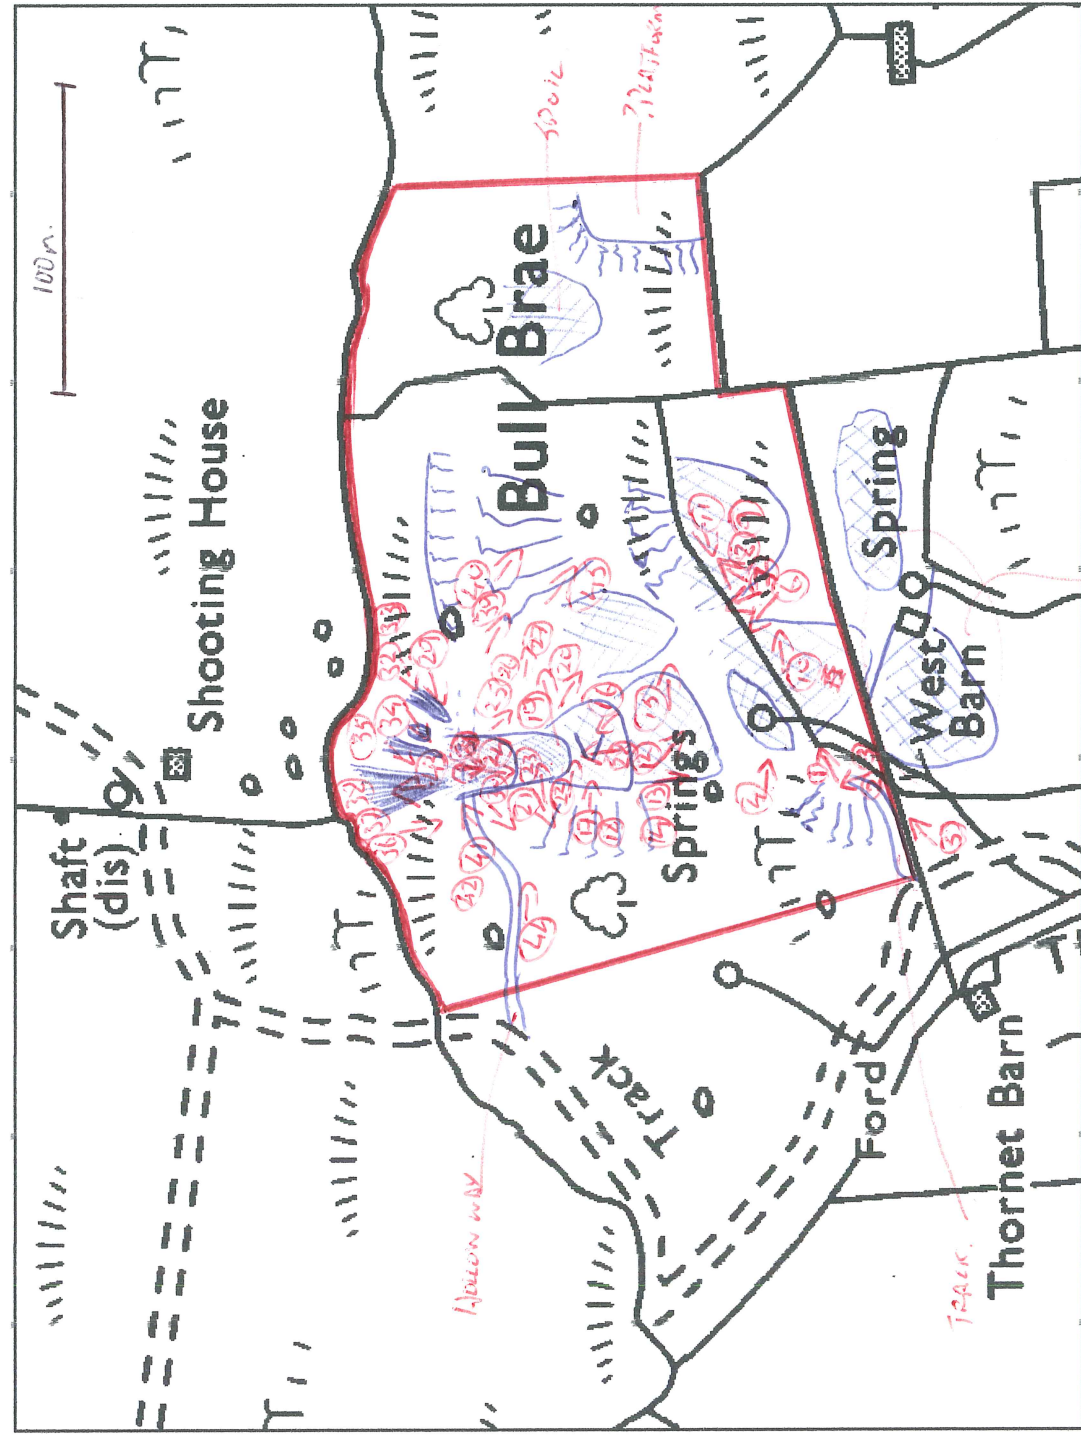

UPPER MIDDLEAGE
SUMMERSTONE ESTATE
TREE PLANTING

SITE 1.

③ FRAME NO
AND DIRECTION.

INDUSTRIAL AREA

SUMMERSTONE ESTATE
TRE-BANKING
SITE 2

FRAME NO
+ DIRECTION

53
Frame No
+ DIRECTION

Summerstone Estate
18c PLANNING SITE 3

Summerston Estate Site 4
1850s Plans

Frame No 56
+ ORIGIN

SITE 5

Summerstone G-5140
TREE PLANTING

FRAMING
(65) TO RE-CLIM

BANK
RISE

Site 6 North

Summerstone Estate

Tree Planning

Area could be covered

SITE 6 SOUTH

SUMMERSTONE ESTATE
TREE PLANTING

825
FURNISH NO
ADDITION

84

83