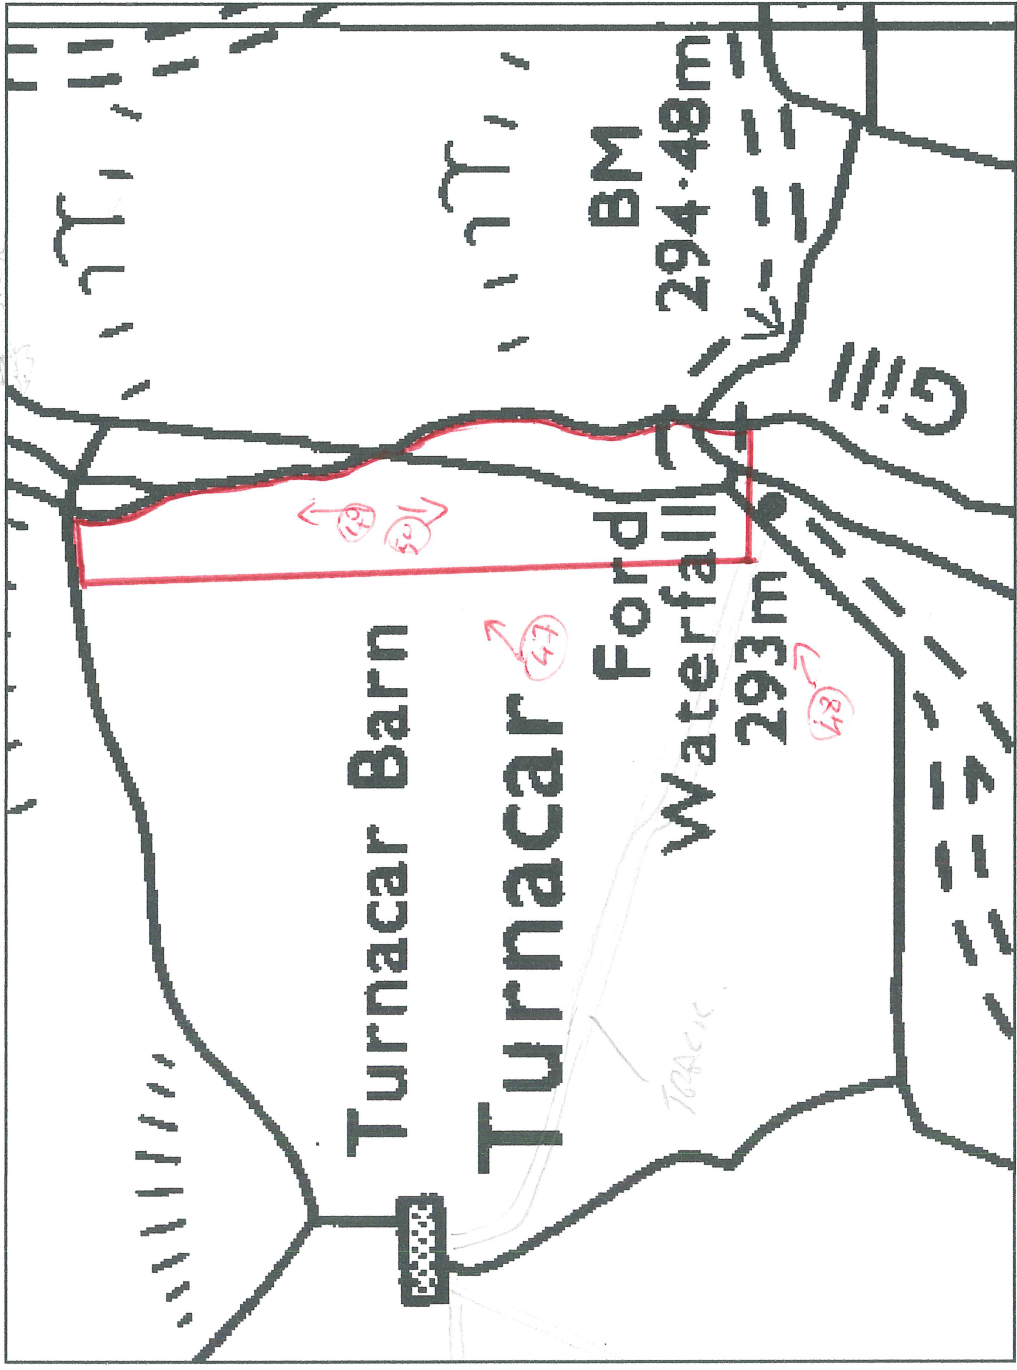

UPPER MIDDLEAGE
SUMMERSTONE ESTATE
TREE PLANTING

SITE 1.

③ FRAME NO
AND DIRECTION.

INDUSTRIAL AREA

SUMMERSTONE ESTATE
TRE-BANKING
SITE 2

FRAME NO
+ DIRECTION

53
Frame No
+ DIRECTION

Summerstone Estate
18c PLANNING SITE 3

Summerston Estate Site 4
1850s Plans

Frame No 56
+ ORIGIN

SITE 5

Summerstone G-5140
TREE PLANTING

FRAMING
(65) TO RE-CLIM

BANK
RISE

Site 6 North

Summerstone Estate

Tree Planning

Area could be covered

SITE 6 SOUTH

SUMMERSTONE ESTATE
TREE PLANTING

825
FURNISH NO
ADDITION

84

83