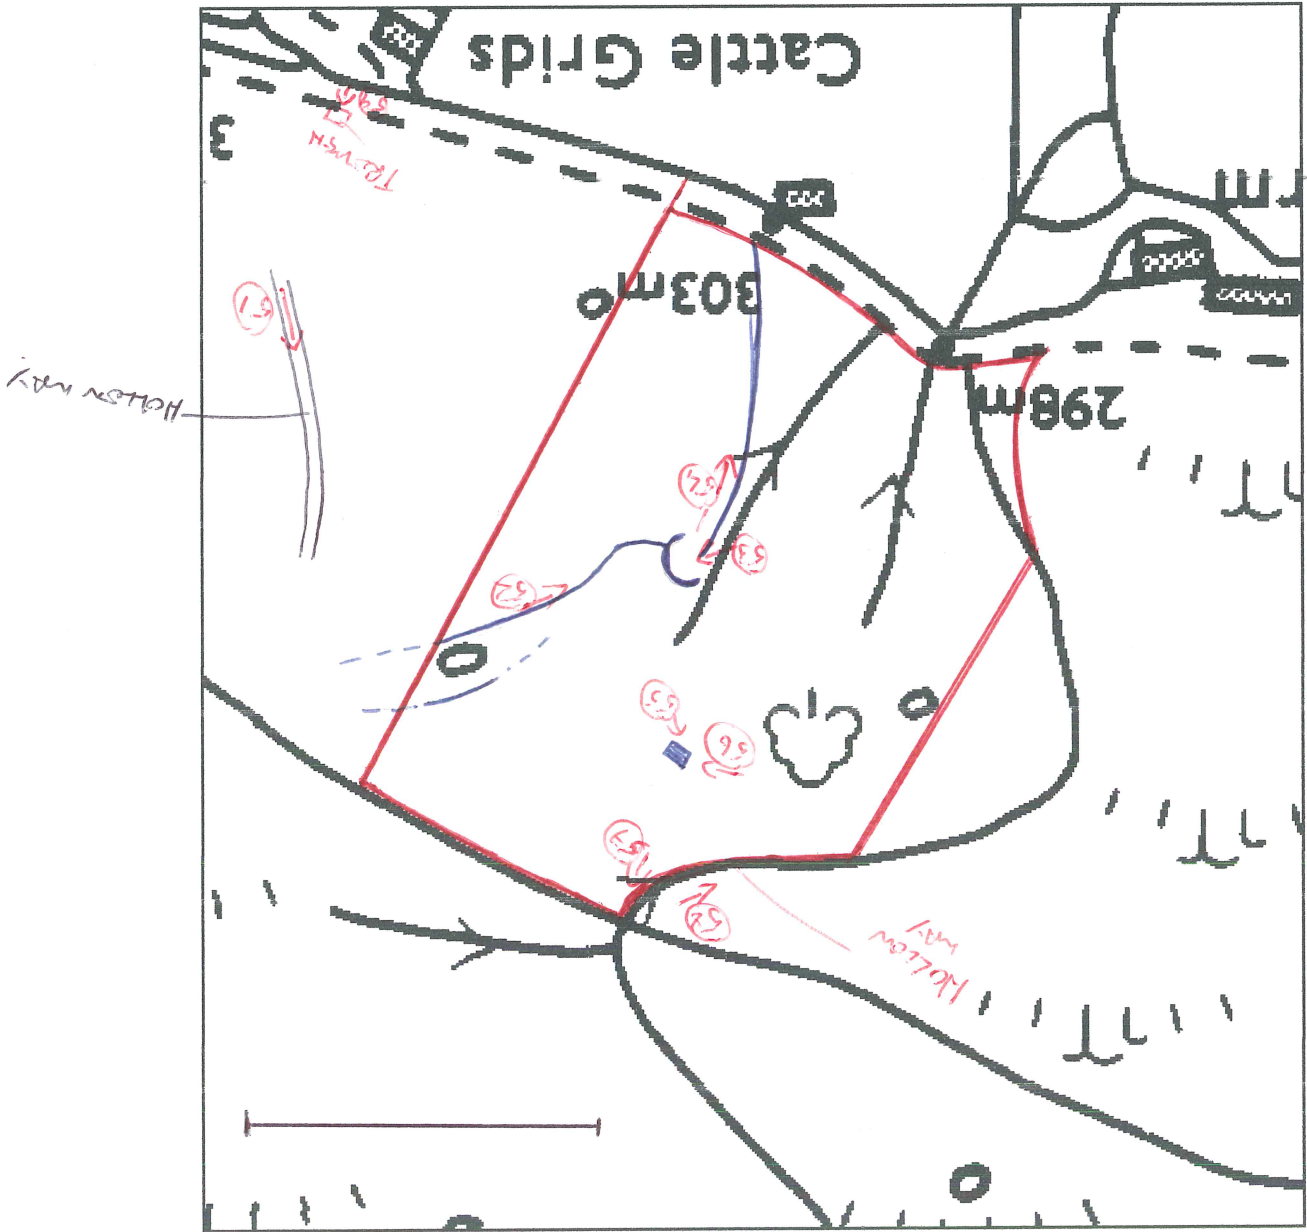

UPPER MIDDLEAGE
SUMMERSTONE ESTATE
TREE PLANTING

SITE 1.

③ FRAME NO
AND DIRECTION.

INDUSTRIAL AREA

SUMMERSTONE ESTATE
TRE-BANKING
SITE 2

FRAME NO
+ DIRECTION

53
Frame No
+ DIRECTION

Summerstone Estate
18c PLANNING SITE 3

Summerston Estate Site 4
1850s Plans

Frame No 56
+ ORIGIN

SITE 5

Summerstone G-5140
TREE PLANTING

FRAMING
(65) TO RE-CLIM

BANK
RISE

Site 6 North

Summerstone Estate

Tree Planning

Area could be covered

SITE 6 SOUTH

SUMMERSTONE ESTATE
TREE PLANTING

825
FURNISH NO
ADDITION

84

83