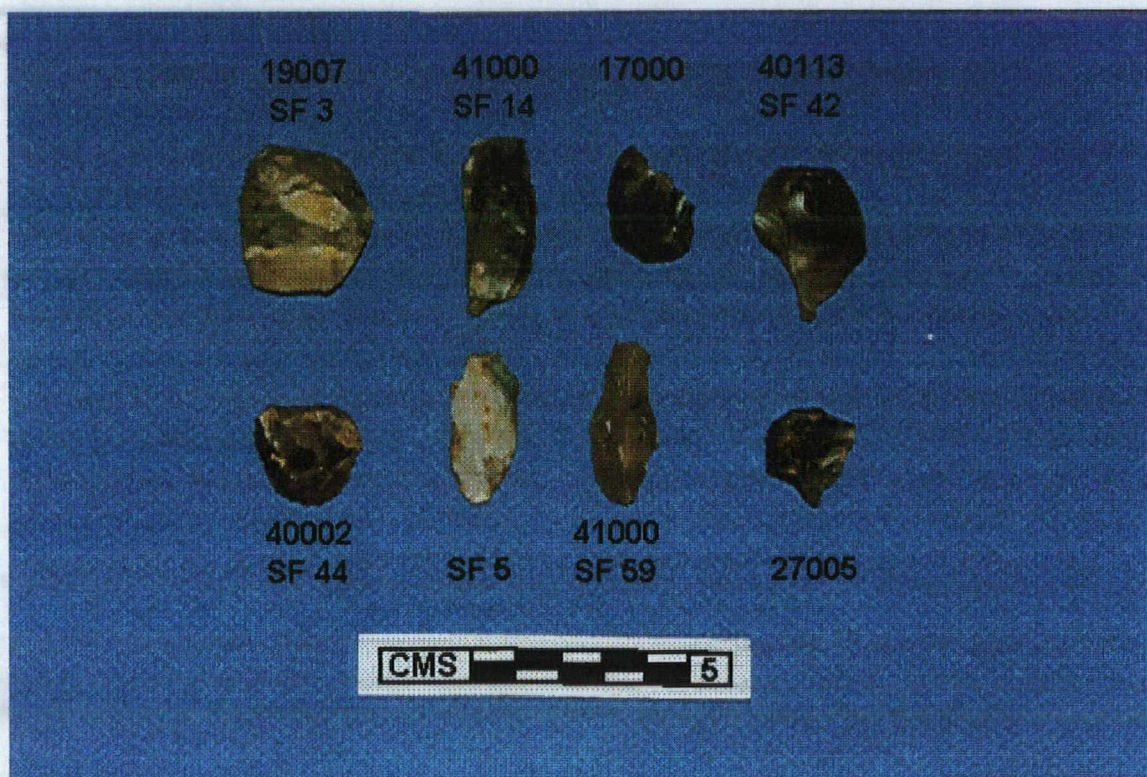

Plate 11. Kiln 41180, half-sectioned, showing pedestal stone. Facing west.

Plate 12. Clay Lined Pit 41187. Facing south.

Plate 13. Mesolithic Flint Artefacts.

Plate 14. Neolithic Flint Artefacts.

Plate 15. Bronze Age Flint Artefacts.

Plate 16. Flint Cores.

Plate 17. Flint Artefacts Associated with Burials.

Plate 18. Flint Arrowheads.

Plate 19. Flint Arrowheads.

Plate 20. Flint Tools.