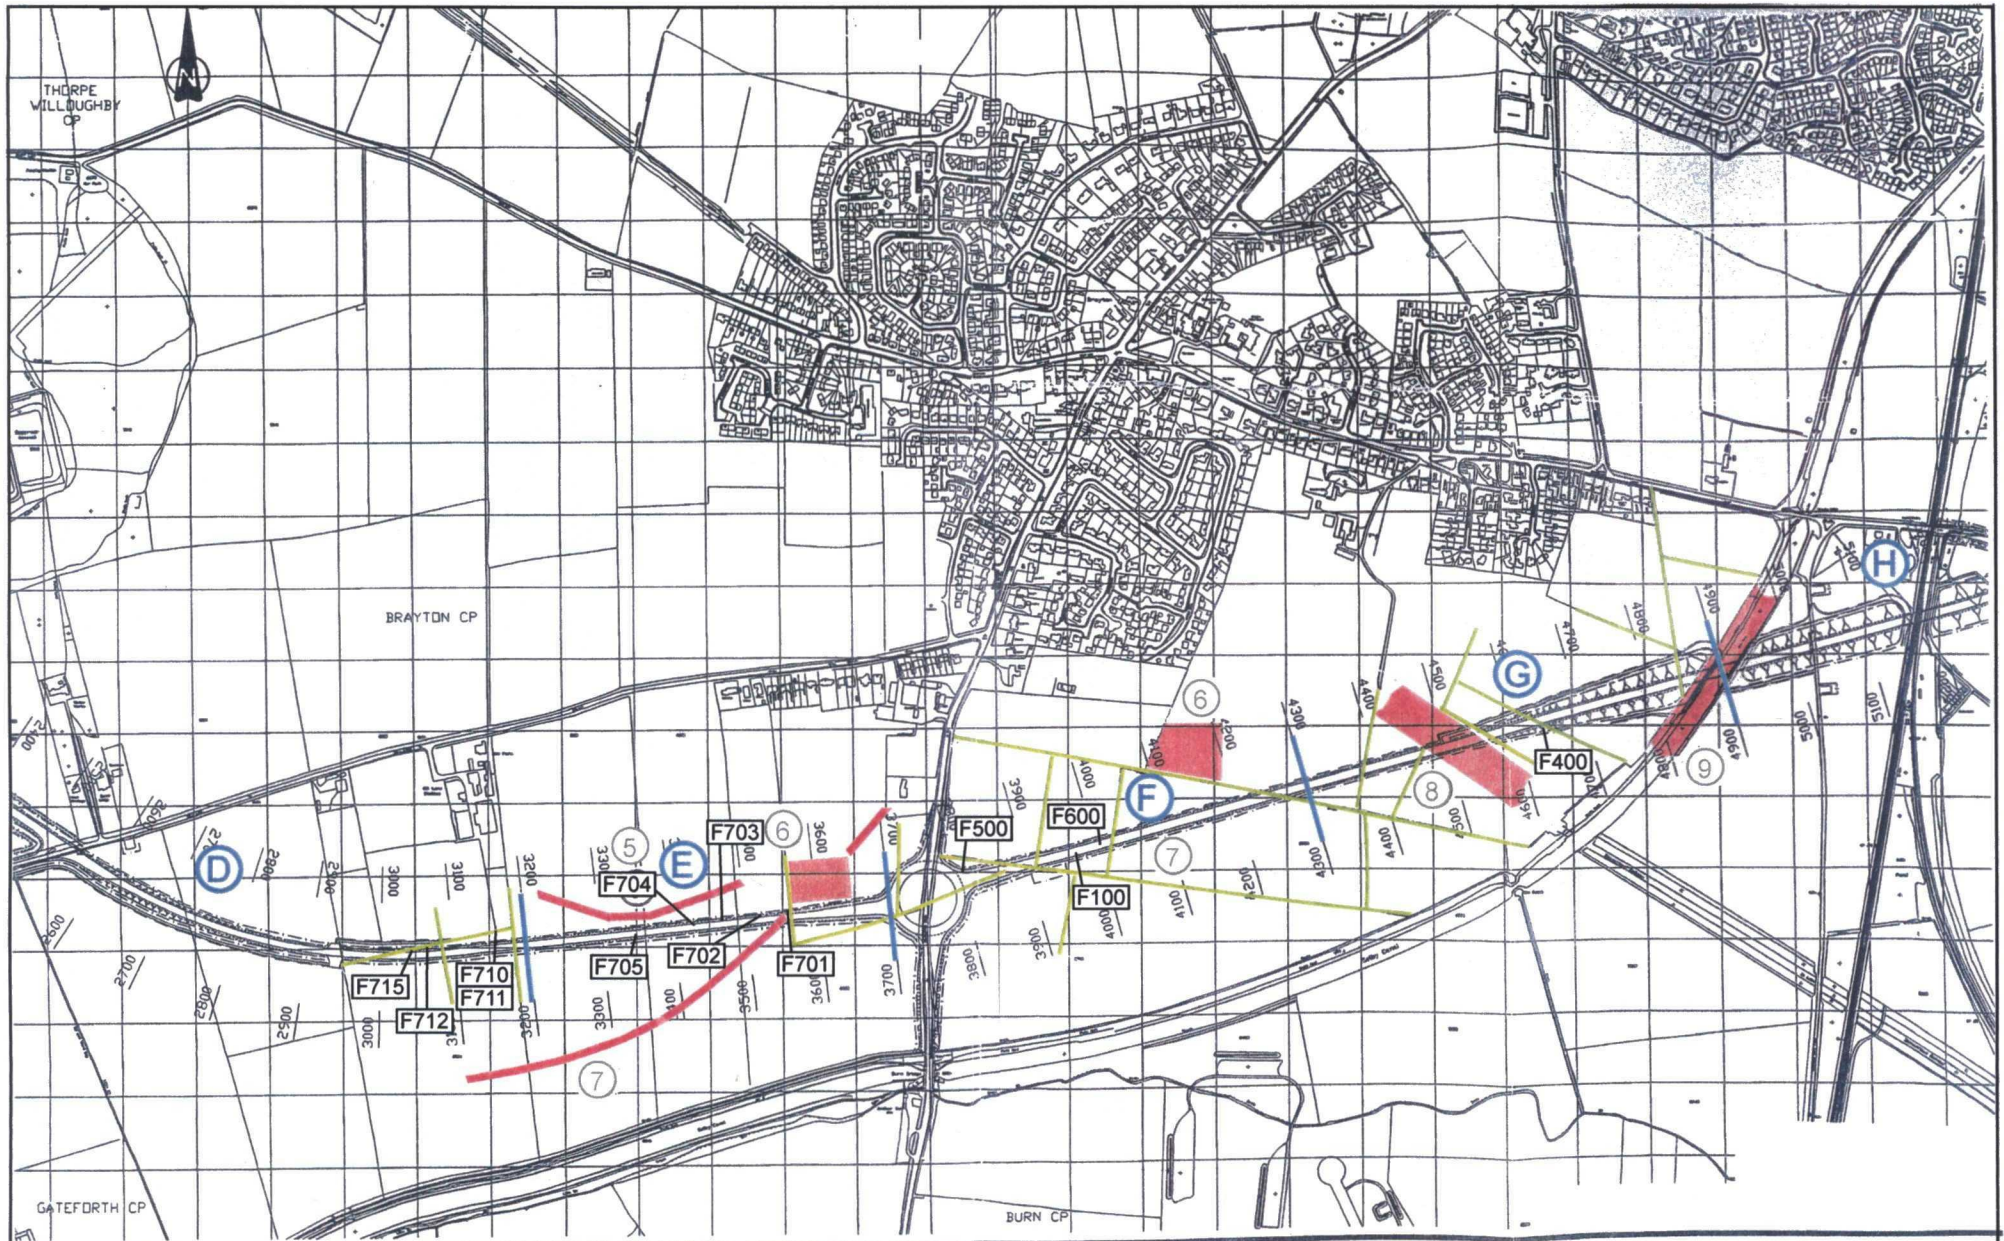

- FIELD BOUNDARIES
- ARCHAEOLOGICAL FEATURES
- ARCHAEOLOGICAL SITES

- F100 FEATURE No.
- C1101 CULVERT No.

- Sector
- Site Number