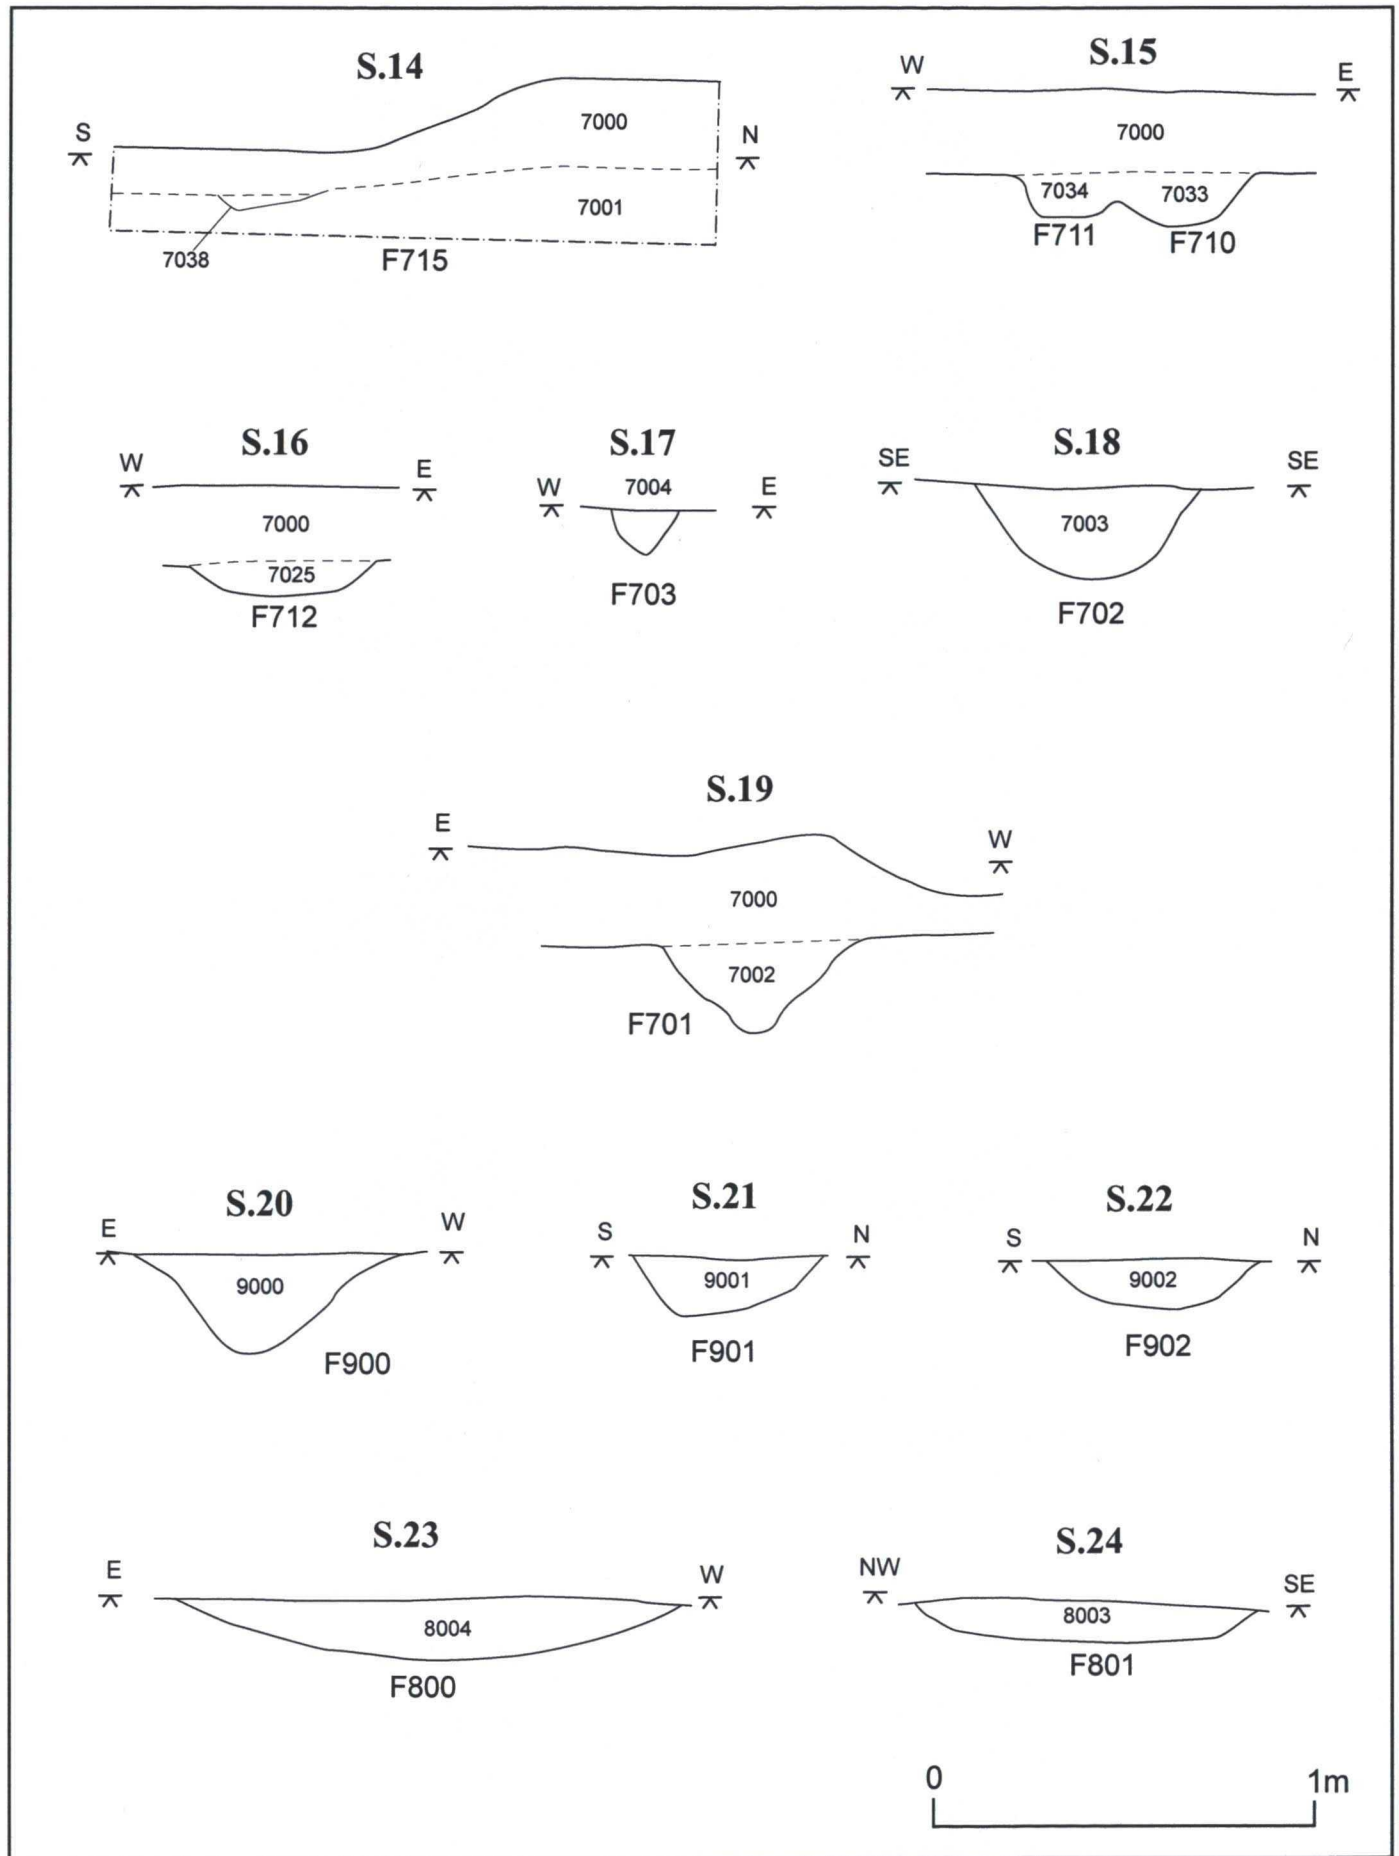

- FIELD BOUNDARIES
- ARCHAEOLOGICAL FEATURES
- ARCHAEOLOGICAL SITES

- F100 FEATURE No.
- C1101 CULVERT No.

- A Sector
- 1 Site Number

Fig.5

Fig.6

Fig.7

Fig.8

Fig.9

Fig.10

Plate 1

Plate 2

Plate 3

Plate 4

Plate 5

Plate 6

Plate 7