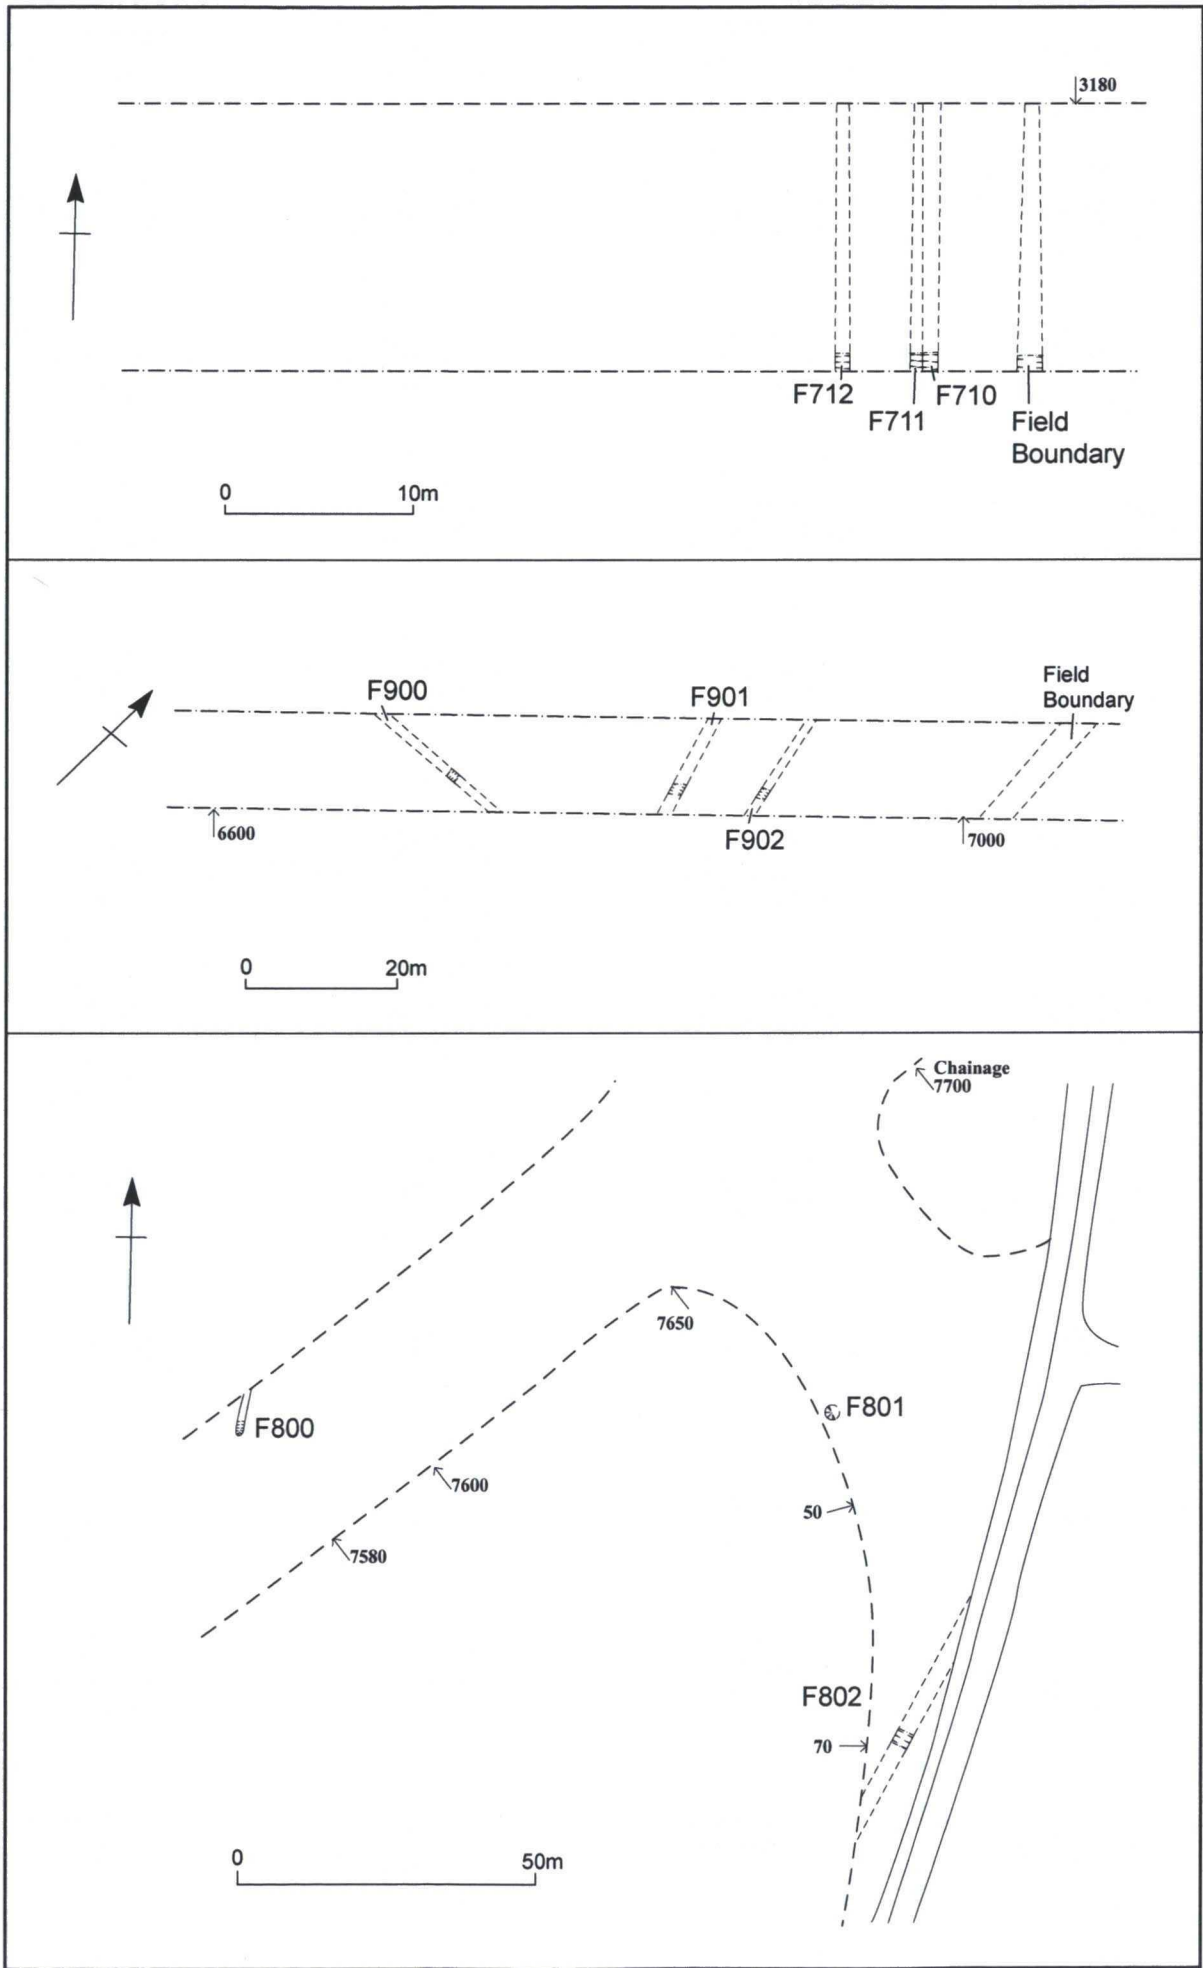

- FIELD BOUNDARIES
- ARCHAEOLOGICAL FEATURES
- ARCHAEOLOGICAL SITES

- F100 FEATURE No.
- C1101 CULVERT No.

- A Sector
- 1 Site Number

Fig.5

Fig.6

Fig.7

Fig.8

Fig.9

Fig.10

Plate 1

Plate 2

Plate 3

Plate 4

Plate 5

Plate 6

Plate 7