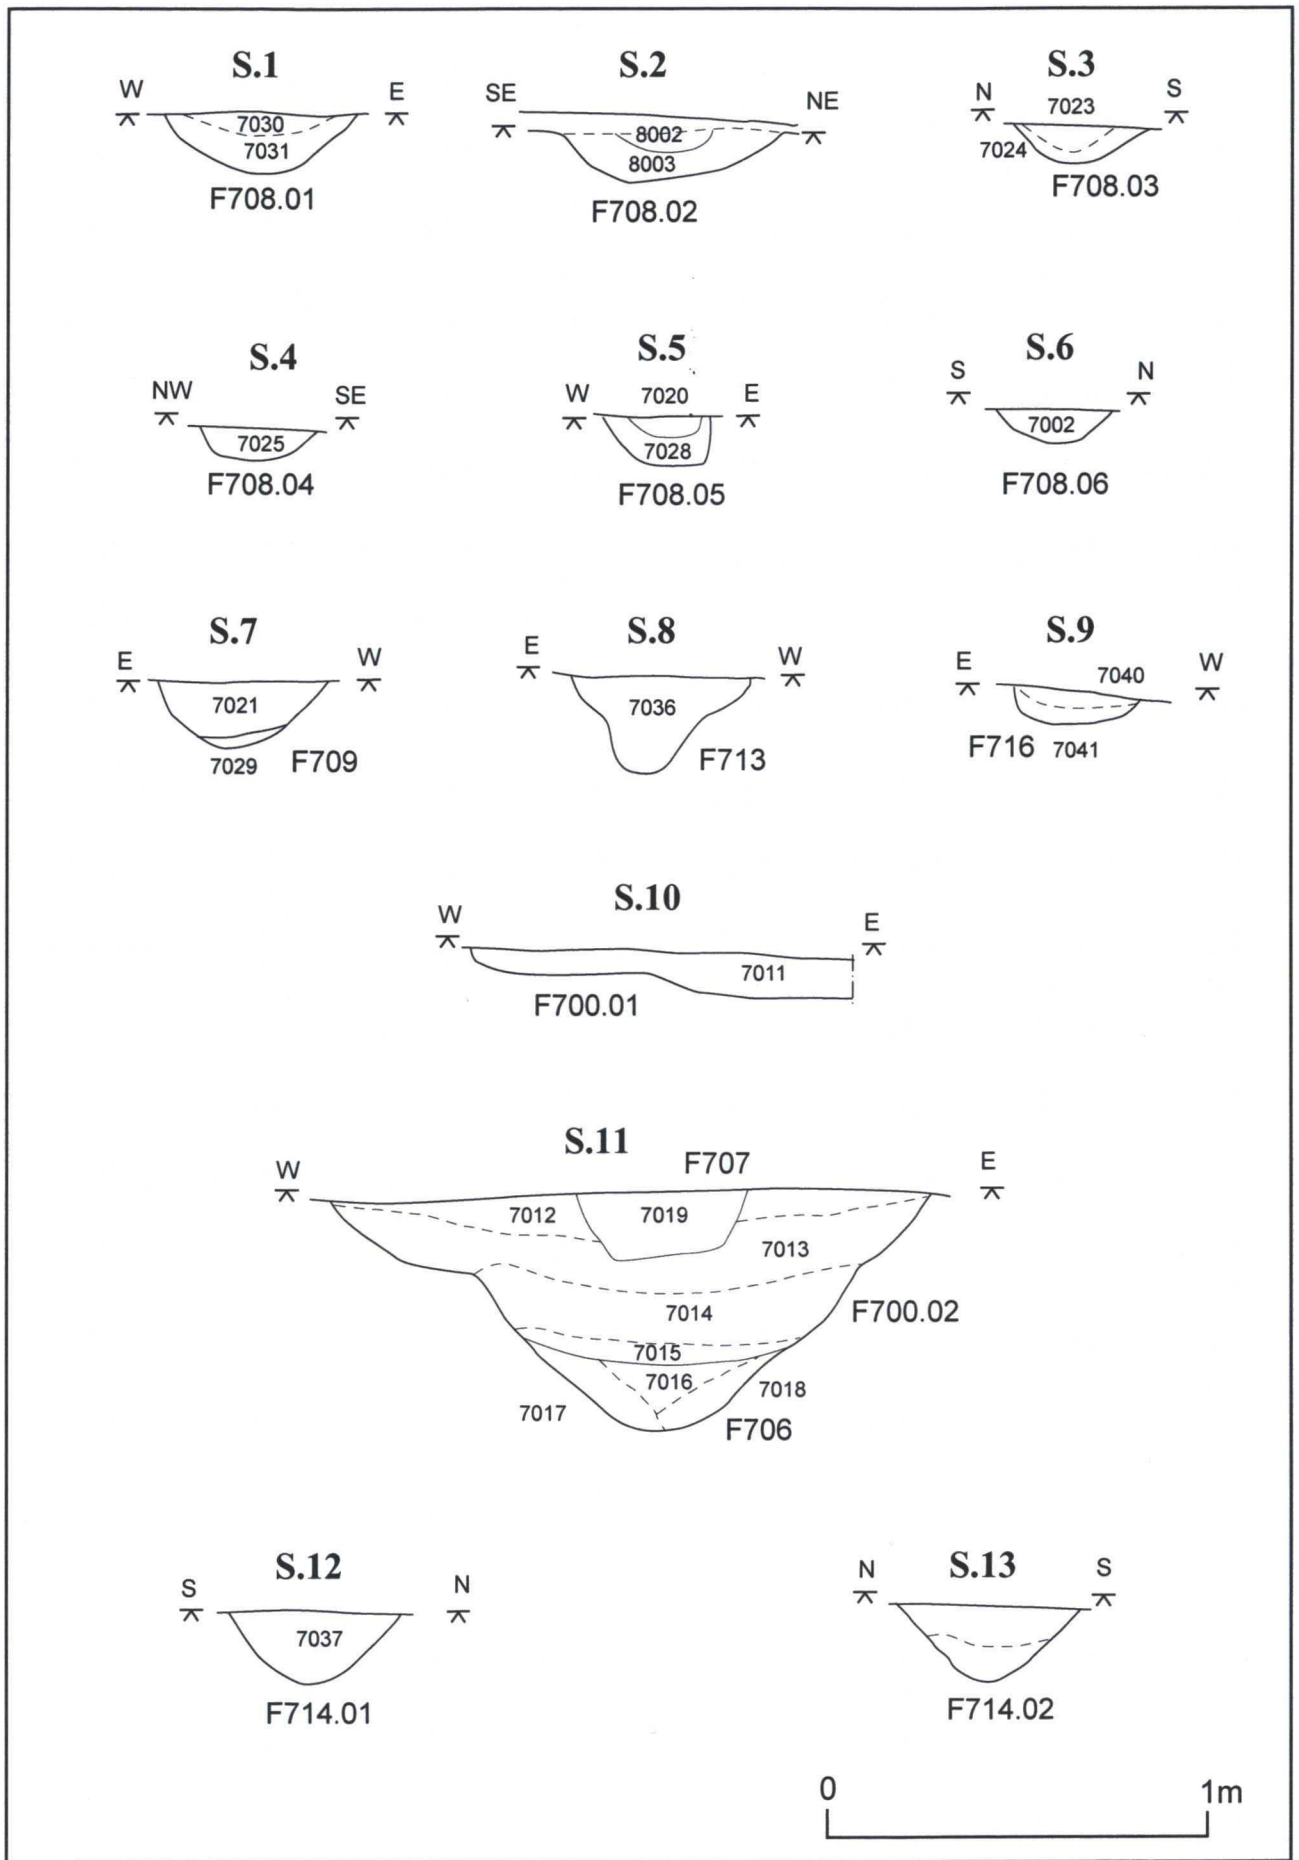

- FIELD BOUNDARIES
- ARCHAEOLOGICAL FEATURES
- ARCHAEOLOGICAL SITES

- F100 FEATURE No.
- C1101 CULVERT No.

- A Sector
- 1 Site Number

Fig.5

Fig.6

Fig.7

Fig.8

Fig.9

Fig.10

Plate 1

Plate 2

Plate 3

Plate 4

Plate 5

Plate 6

Plate 7