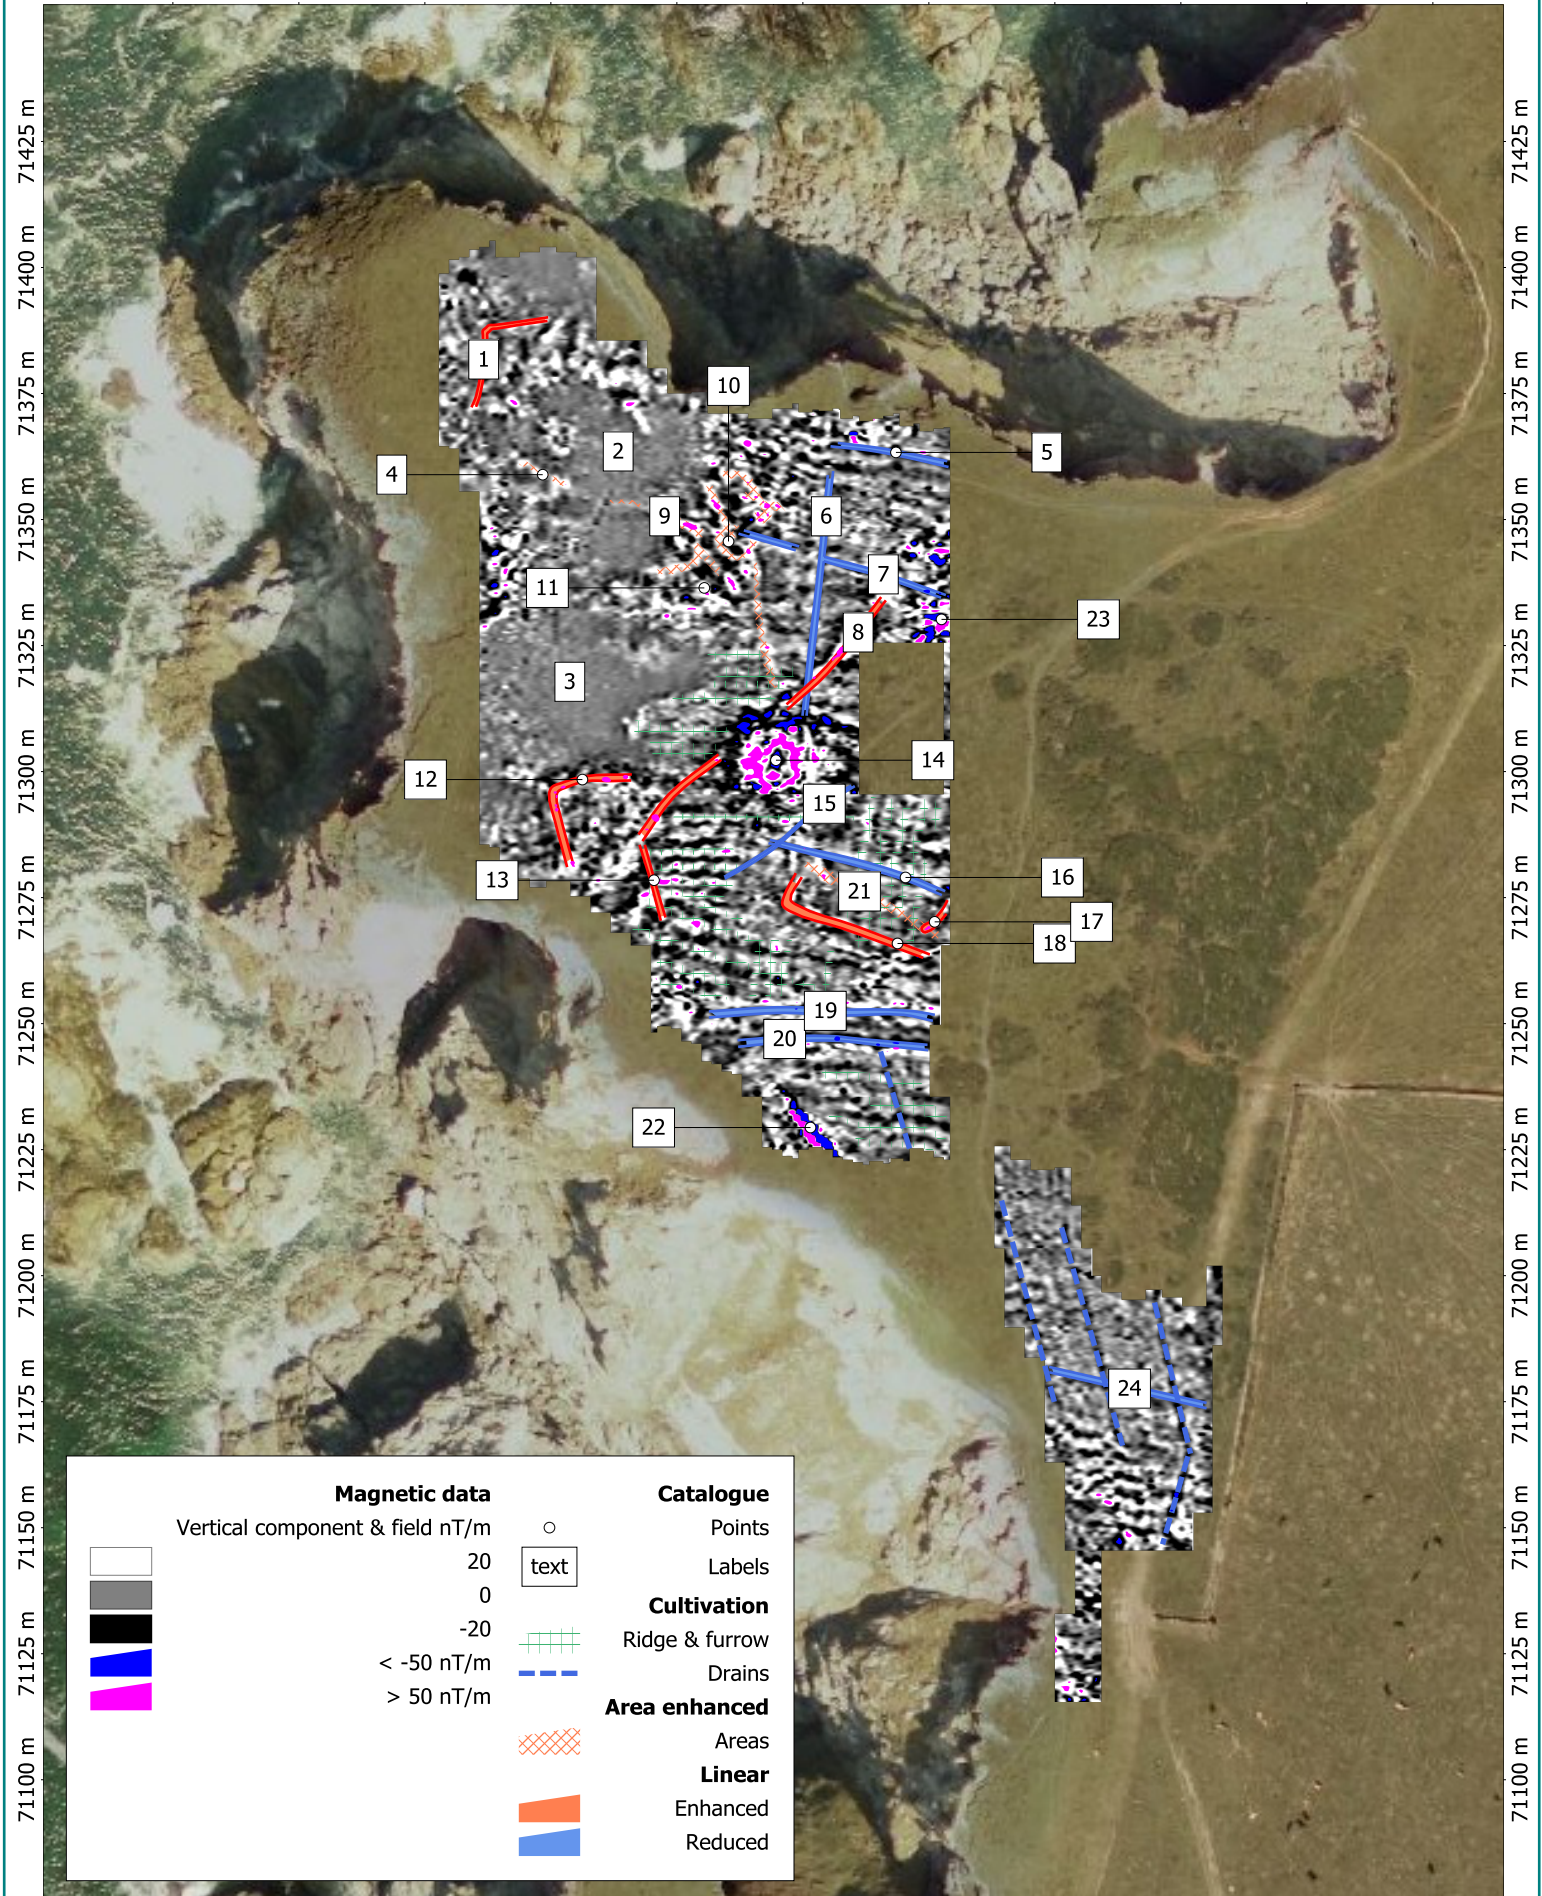

184300 m 184325 m 184350 m 184375 m 184400 m 184425 m 184450 m 184475 m 184500 m 184525 m 184550 m

Magnetic data		Catalogue	
Vertical component & field nT/m		○	Points
20	White box	text	Labels
0	Grey box		
-20	Black box	Green grid	Ridge & furrow
< -50 nT/m	Blue box	Blue dashed line	Drains
> 50 nT/m	Magenta box	Orange dashed line	Area enhanced
		Orange dashed line	Areas
		Orange and blue box	Linear
		Orange and blue box	Enhanced
		Blue and orange box	Reduced

184300 m 184325 m 184350 m 184375 m 184400 m 184425 m 184450 m 184475 m 184500 m 184525 m 184550 m

NTC127 Park Head Cornwall  
DWG 03 Catalogue