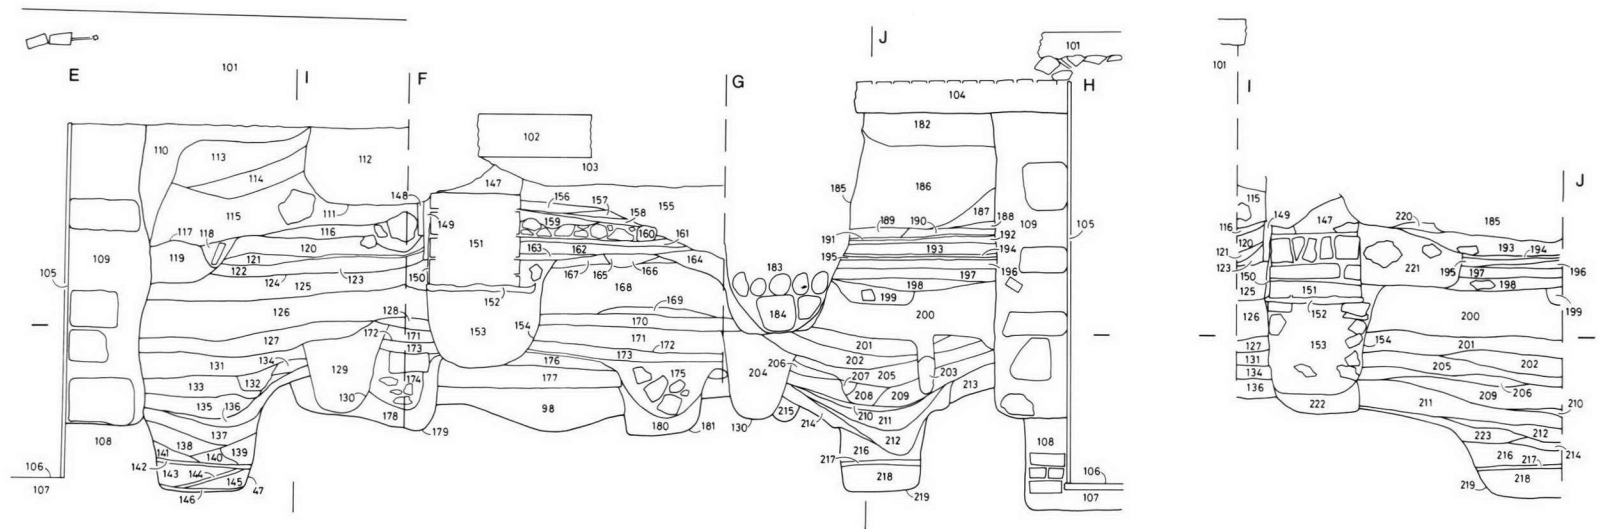

EXETER: 228 HIGH STREET 1975

801

41m O.D. throughout