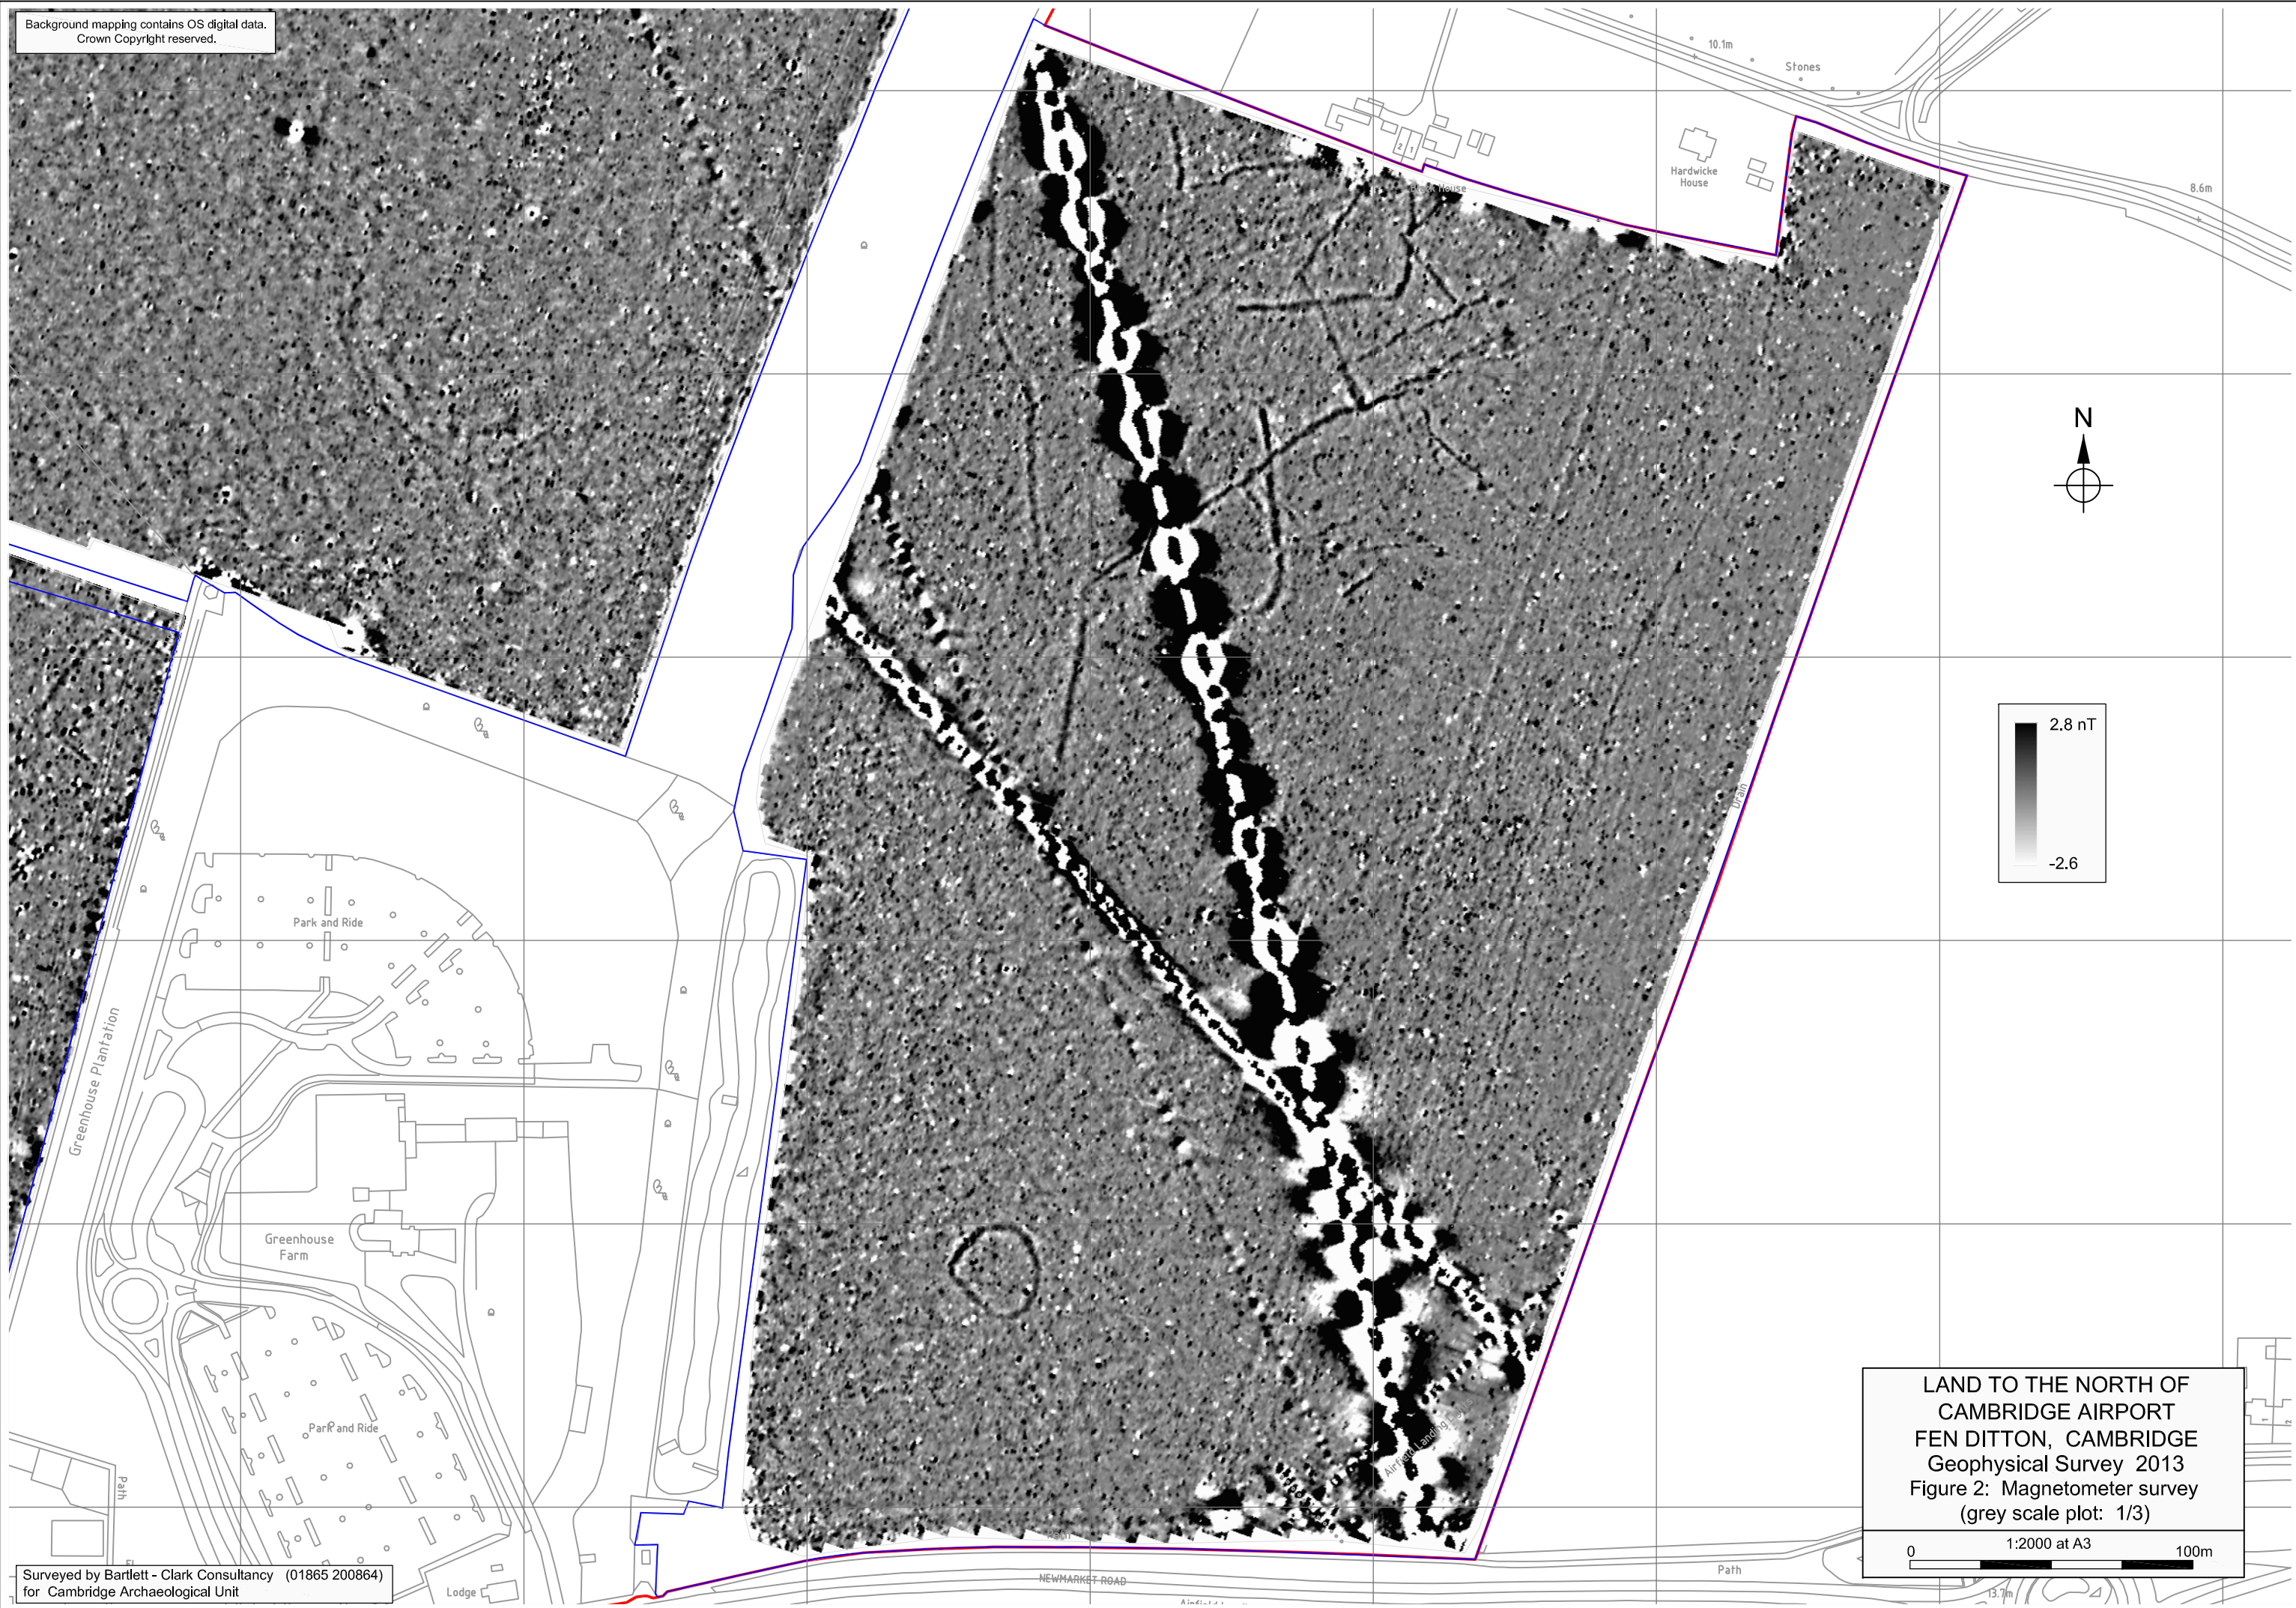

Background mapping contains OS digital data.
Crown Copyright reserved.

LAND TO THE NORTH OF
CAMBRIDGE AIRPORT
FEN DITTON, CAMBRIDGE
Geophysical Survey 2013
Figure 2: Magnetometer survey
(grey scale plot: 1/3)

0 1:2000 at A3 100m